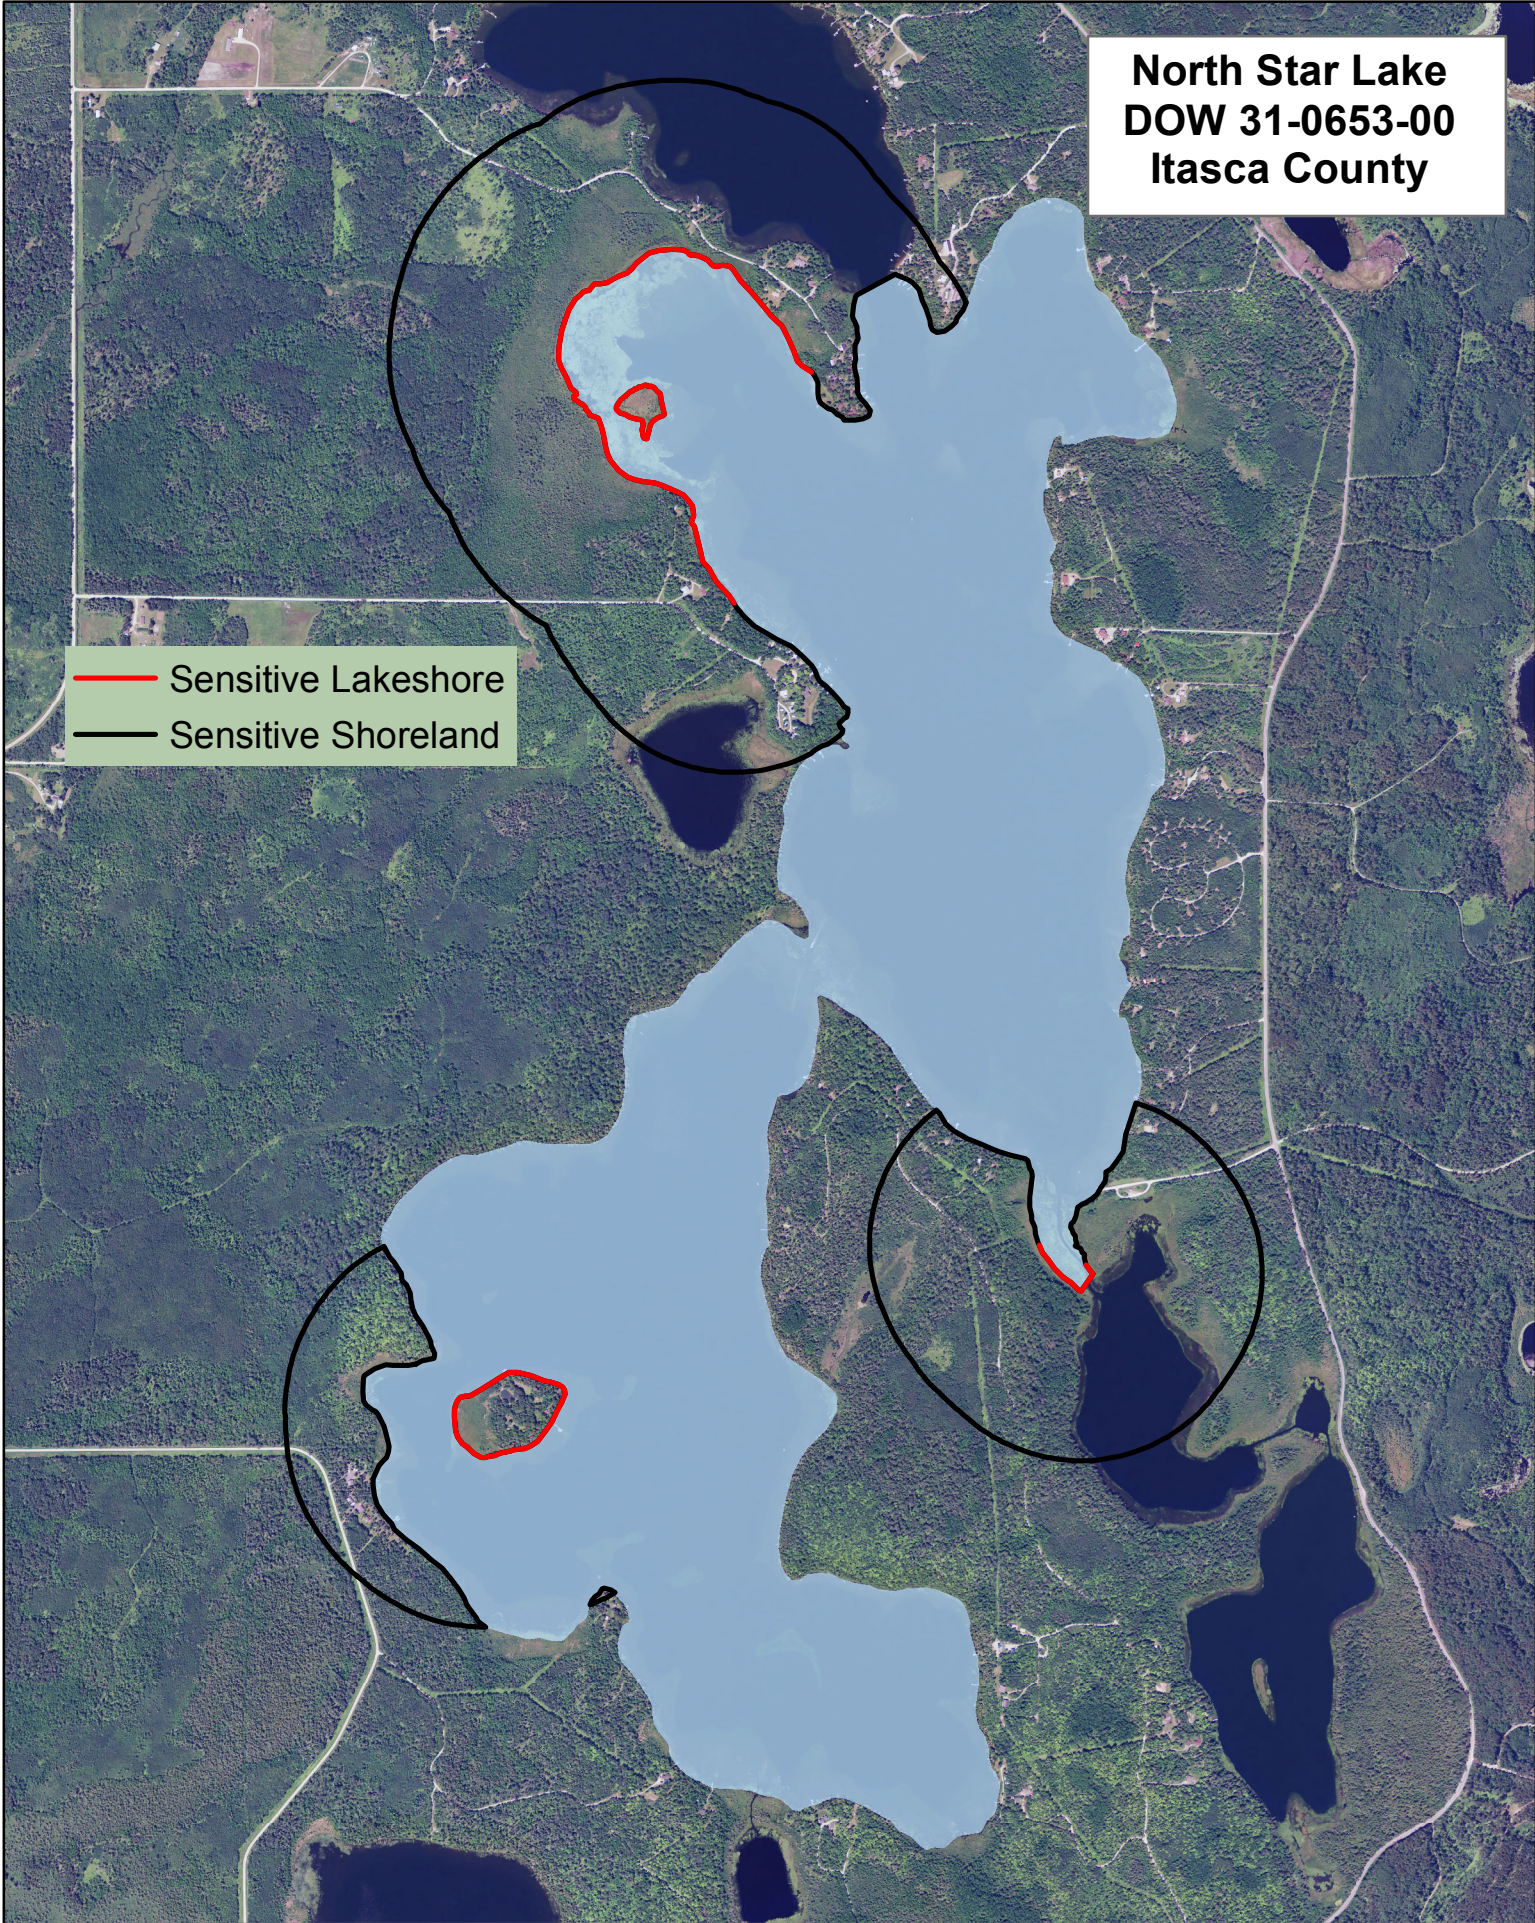

North Star Lake  
DOW 31-0653-00  
Itasca County

**Sensitivity Index**

- 8-9 Highest
- 6-7
- 5
- 4
- 2-3
- 1
- 0 High

Created by:  
MN DNR  
2014

**North Star Lake  
DOW 31-0653-00  
Itasca County**

— Sensitive Lakeshore  
— Sensitive Shoreland

0 375 750 1,125 1,500 Meters

Created by:  
MN DNR  
2014