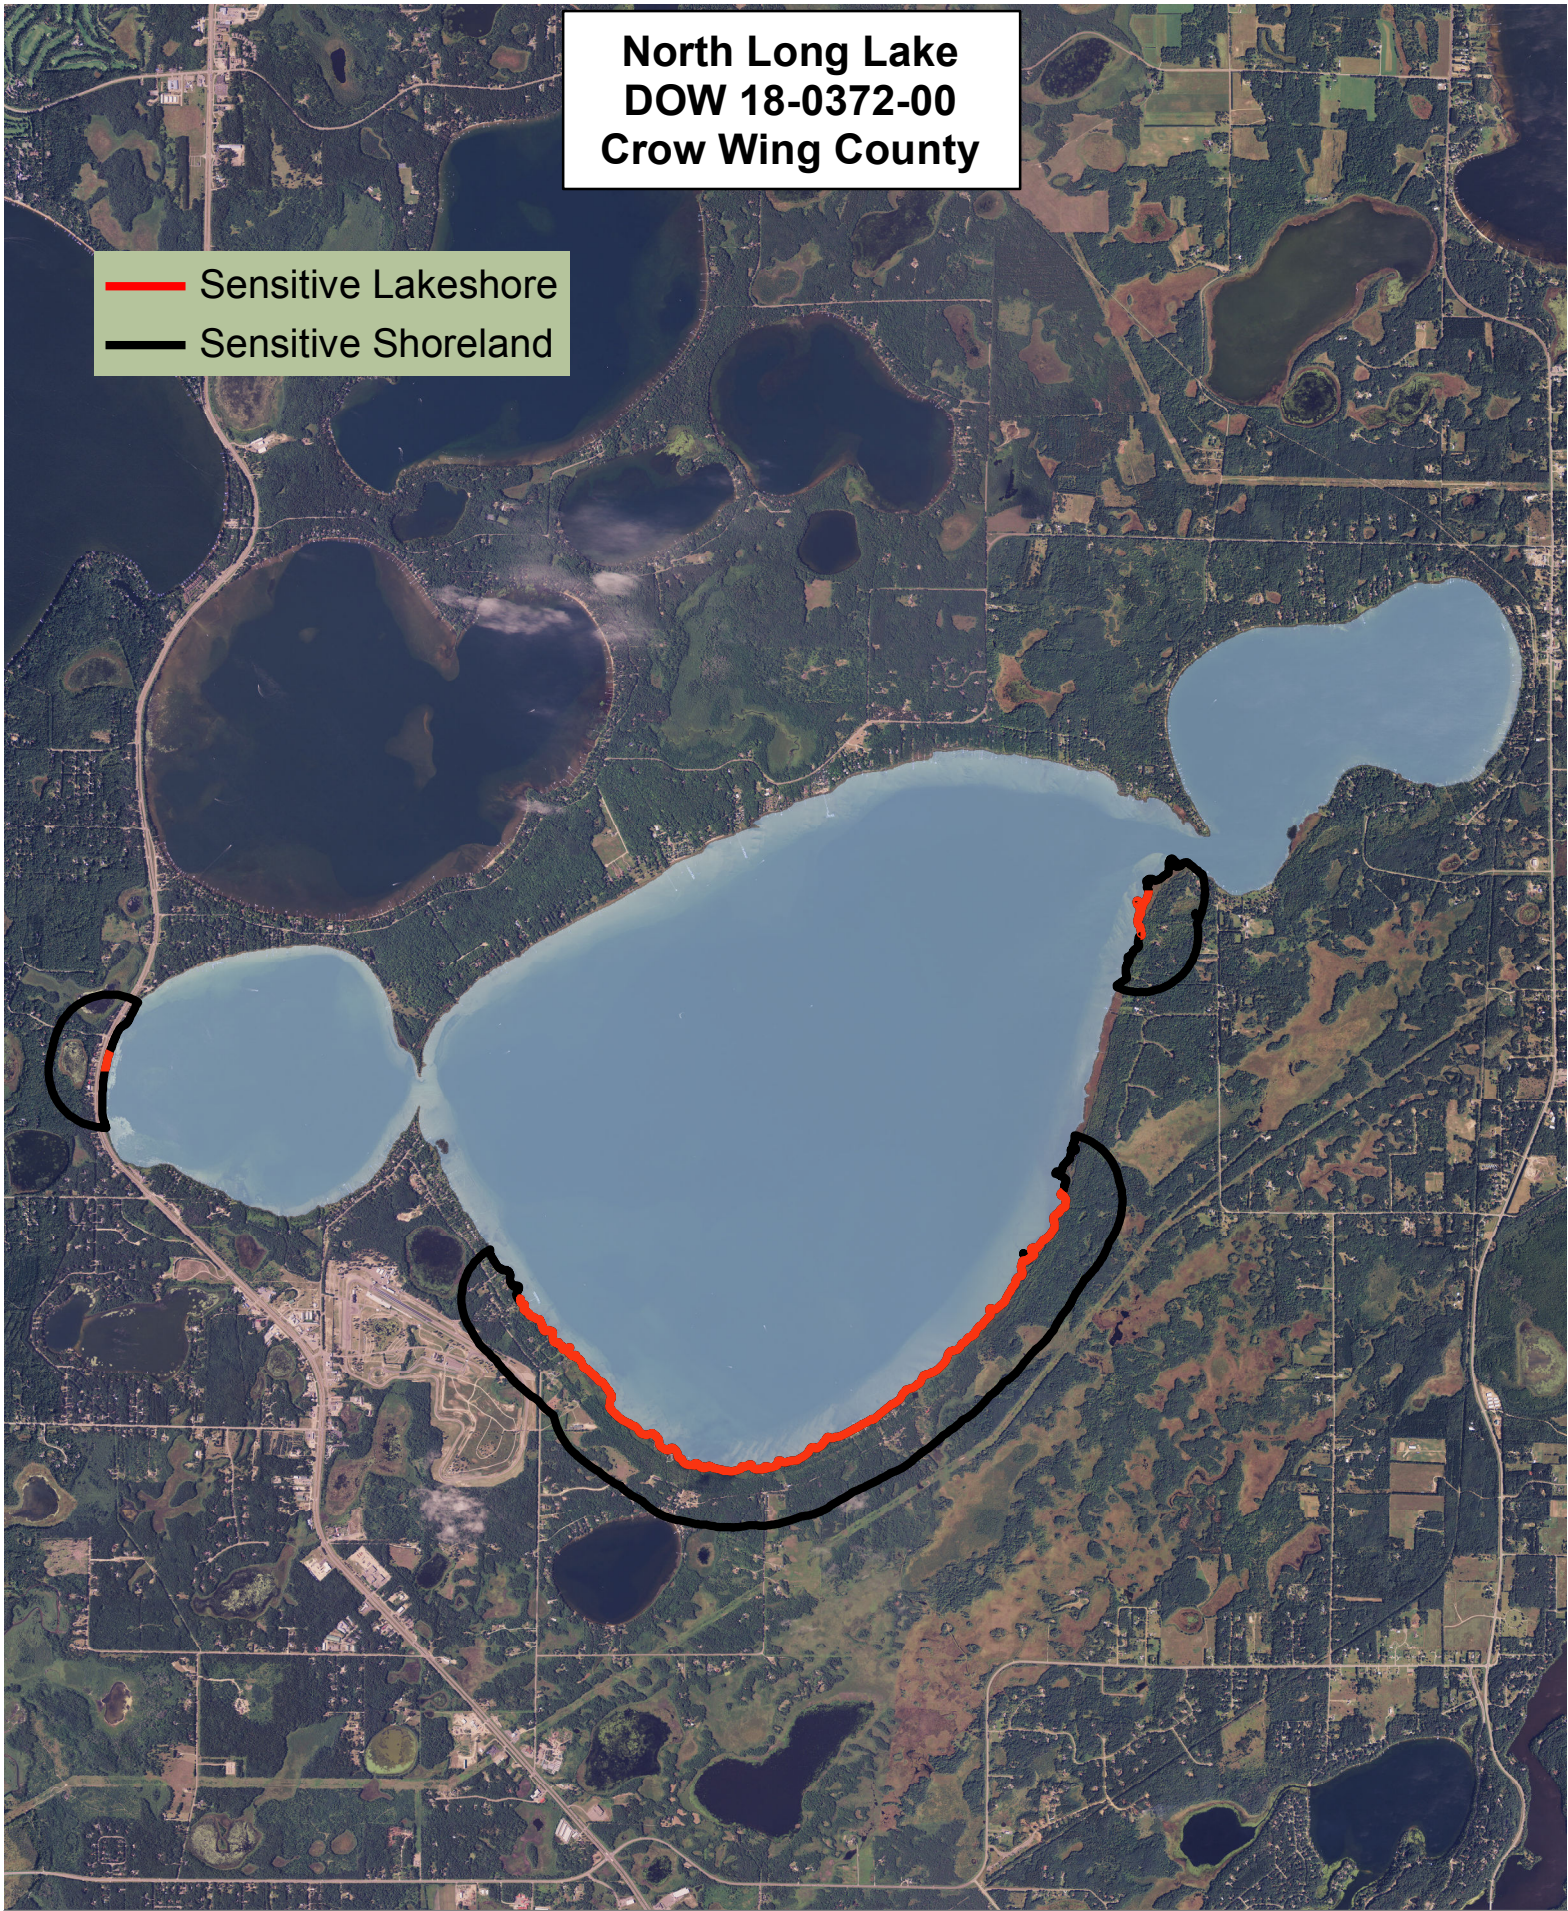

North Long Lake
DOW 18-0372-00
Crow Wing County

Sensitivity Index

- 9 Highest
 - 8
 - 7
 - 6
 - 5
 - 4
 - 3
 - 2
 - 1
 - 0 High
- ↑

Created by:
MN DNR
2011

**North Long Lake
DOW 18-0372-00
Crow Wing County**

-  Sensitive Lakeshore
-  Sensitive Shoreland

N

0 1,000 2,000 3,000 4,000 Meters

Created by:
MN DNR
2011