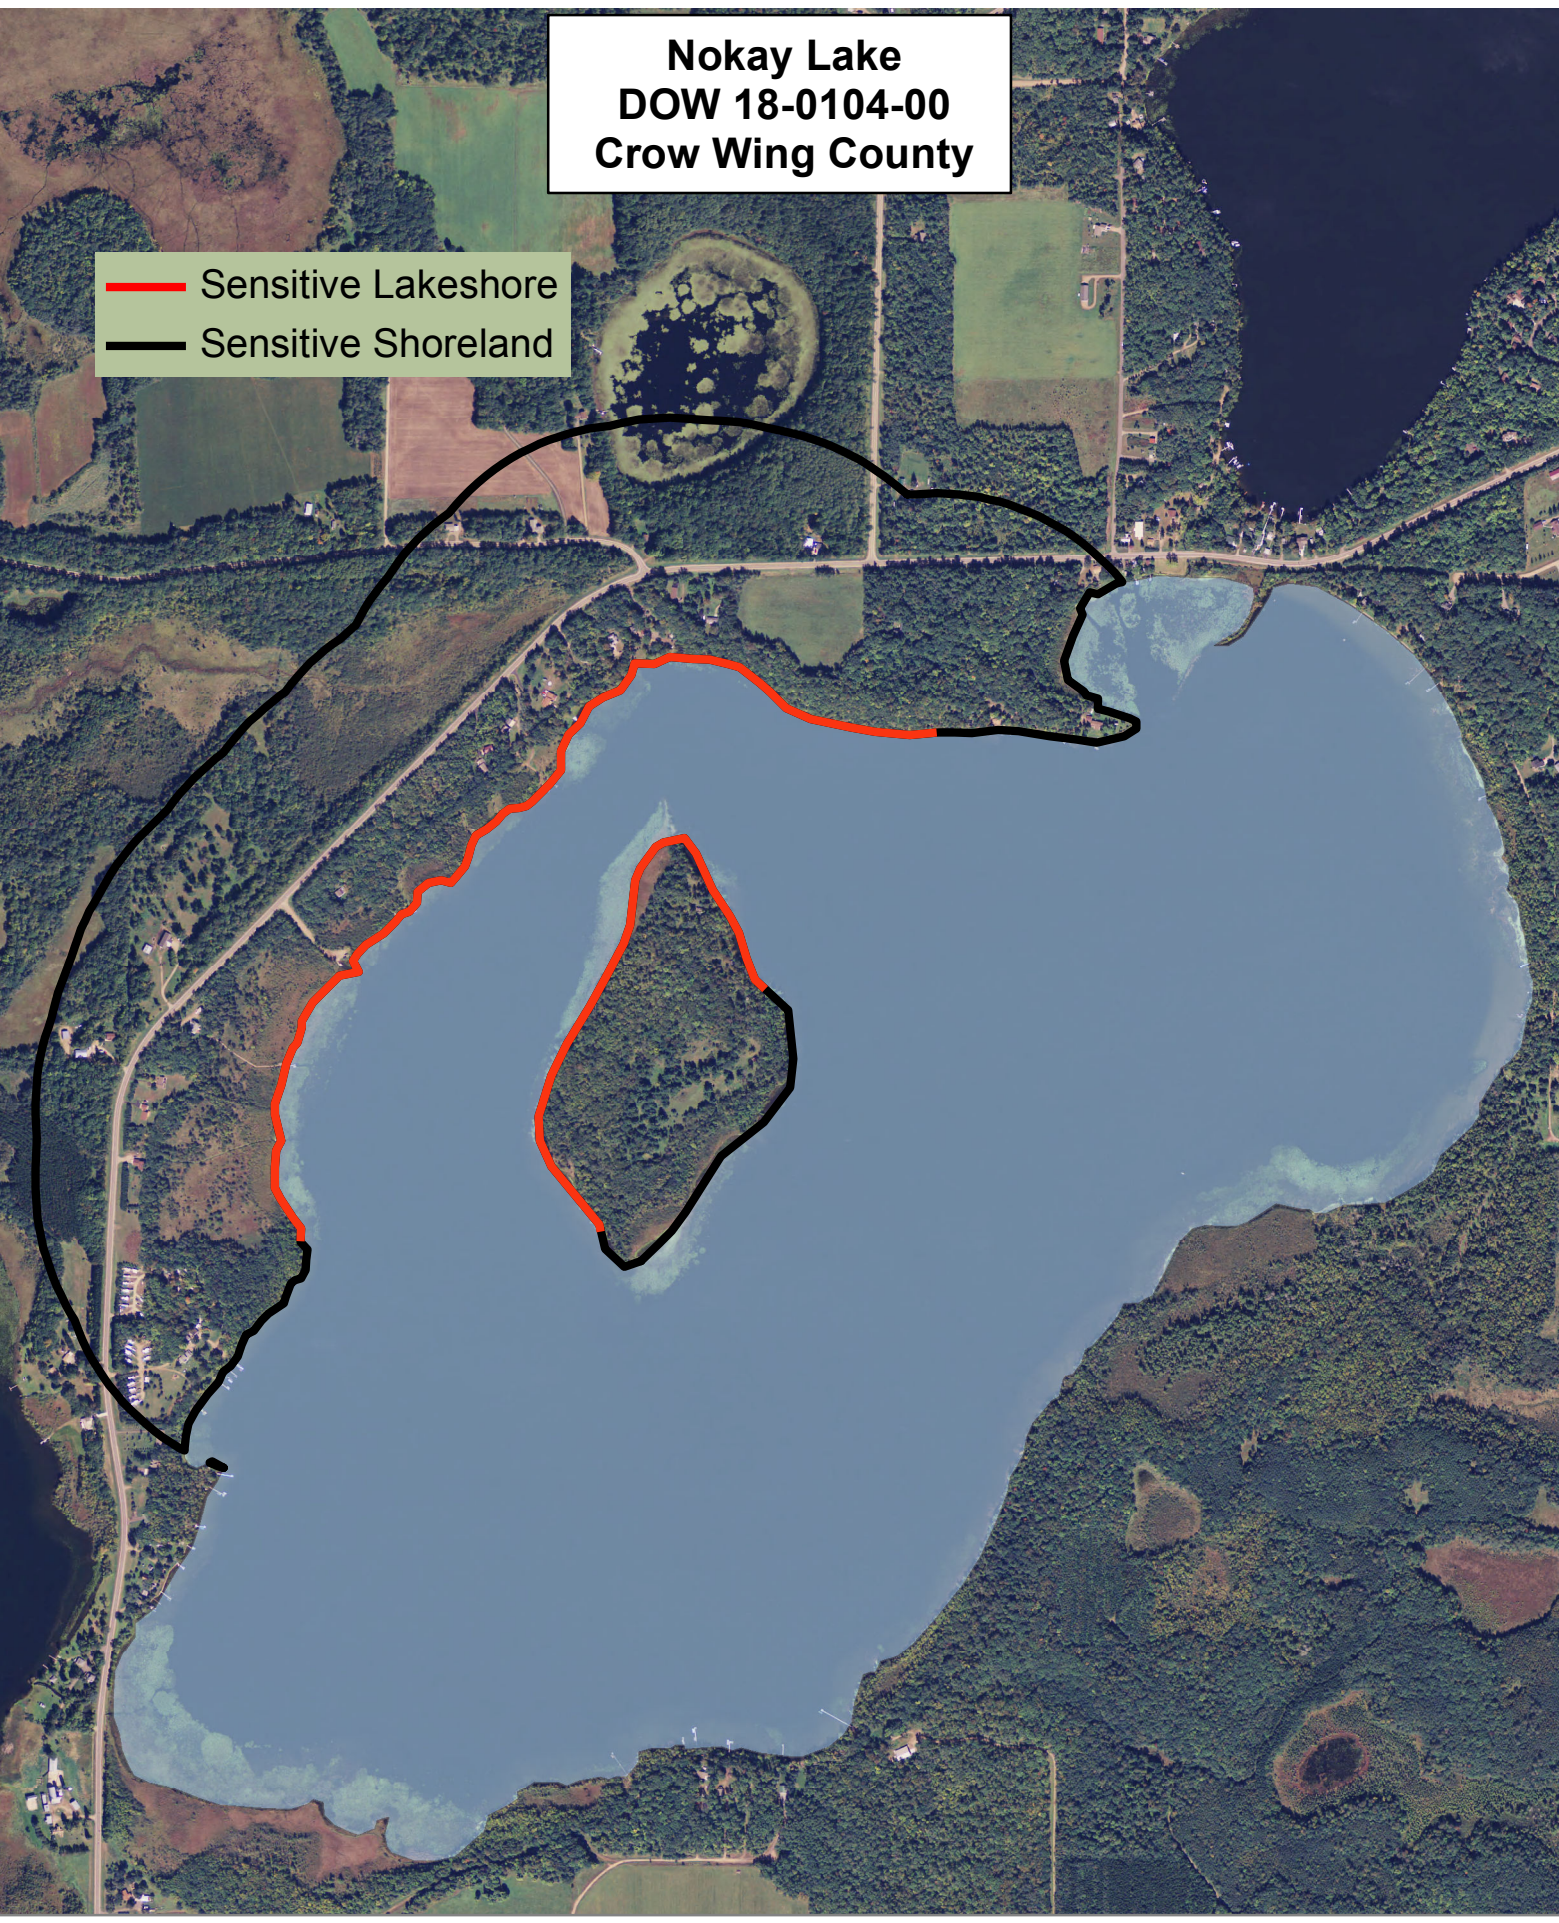

Nokay Lake
DOW 18-0104-00
Crow Wing County

Sensitivity Index

- 6 Highest
 - 5
 - 4
 - 3
 - 2
 - 1
 - 0 High
- ↑

Created by:
MN DNR
2011

**Nokay Lake
DOW 18-0104-00
Crow Wing County**

— Sensitive Lakeshore
— Sensitive Shoreland

Created by:
MN DNR
2011