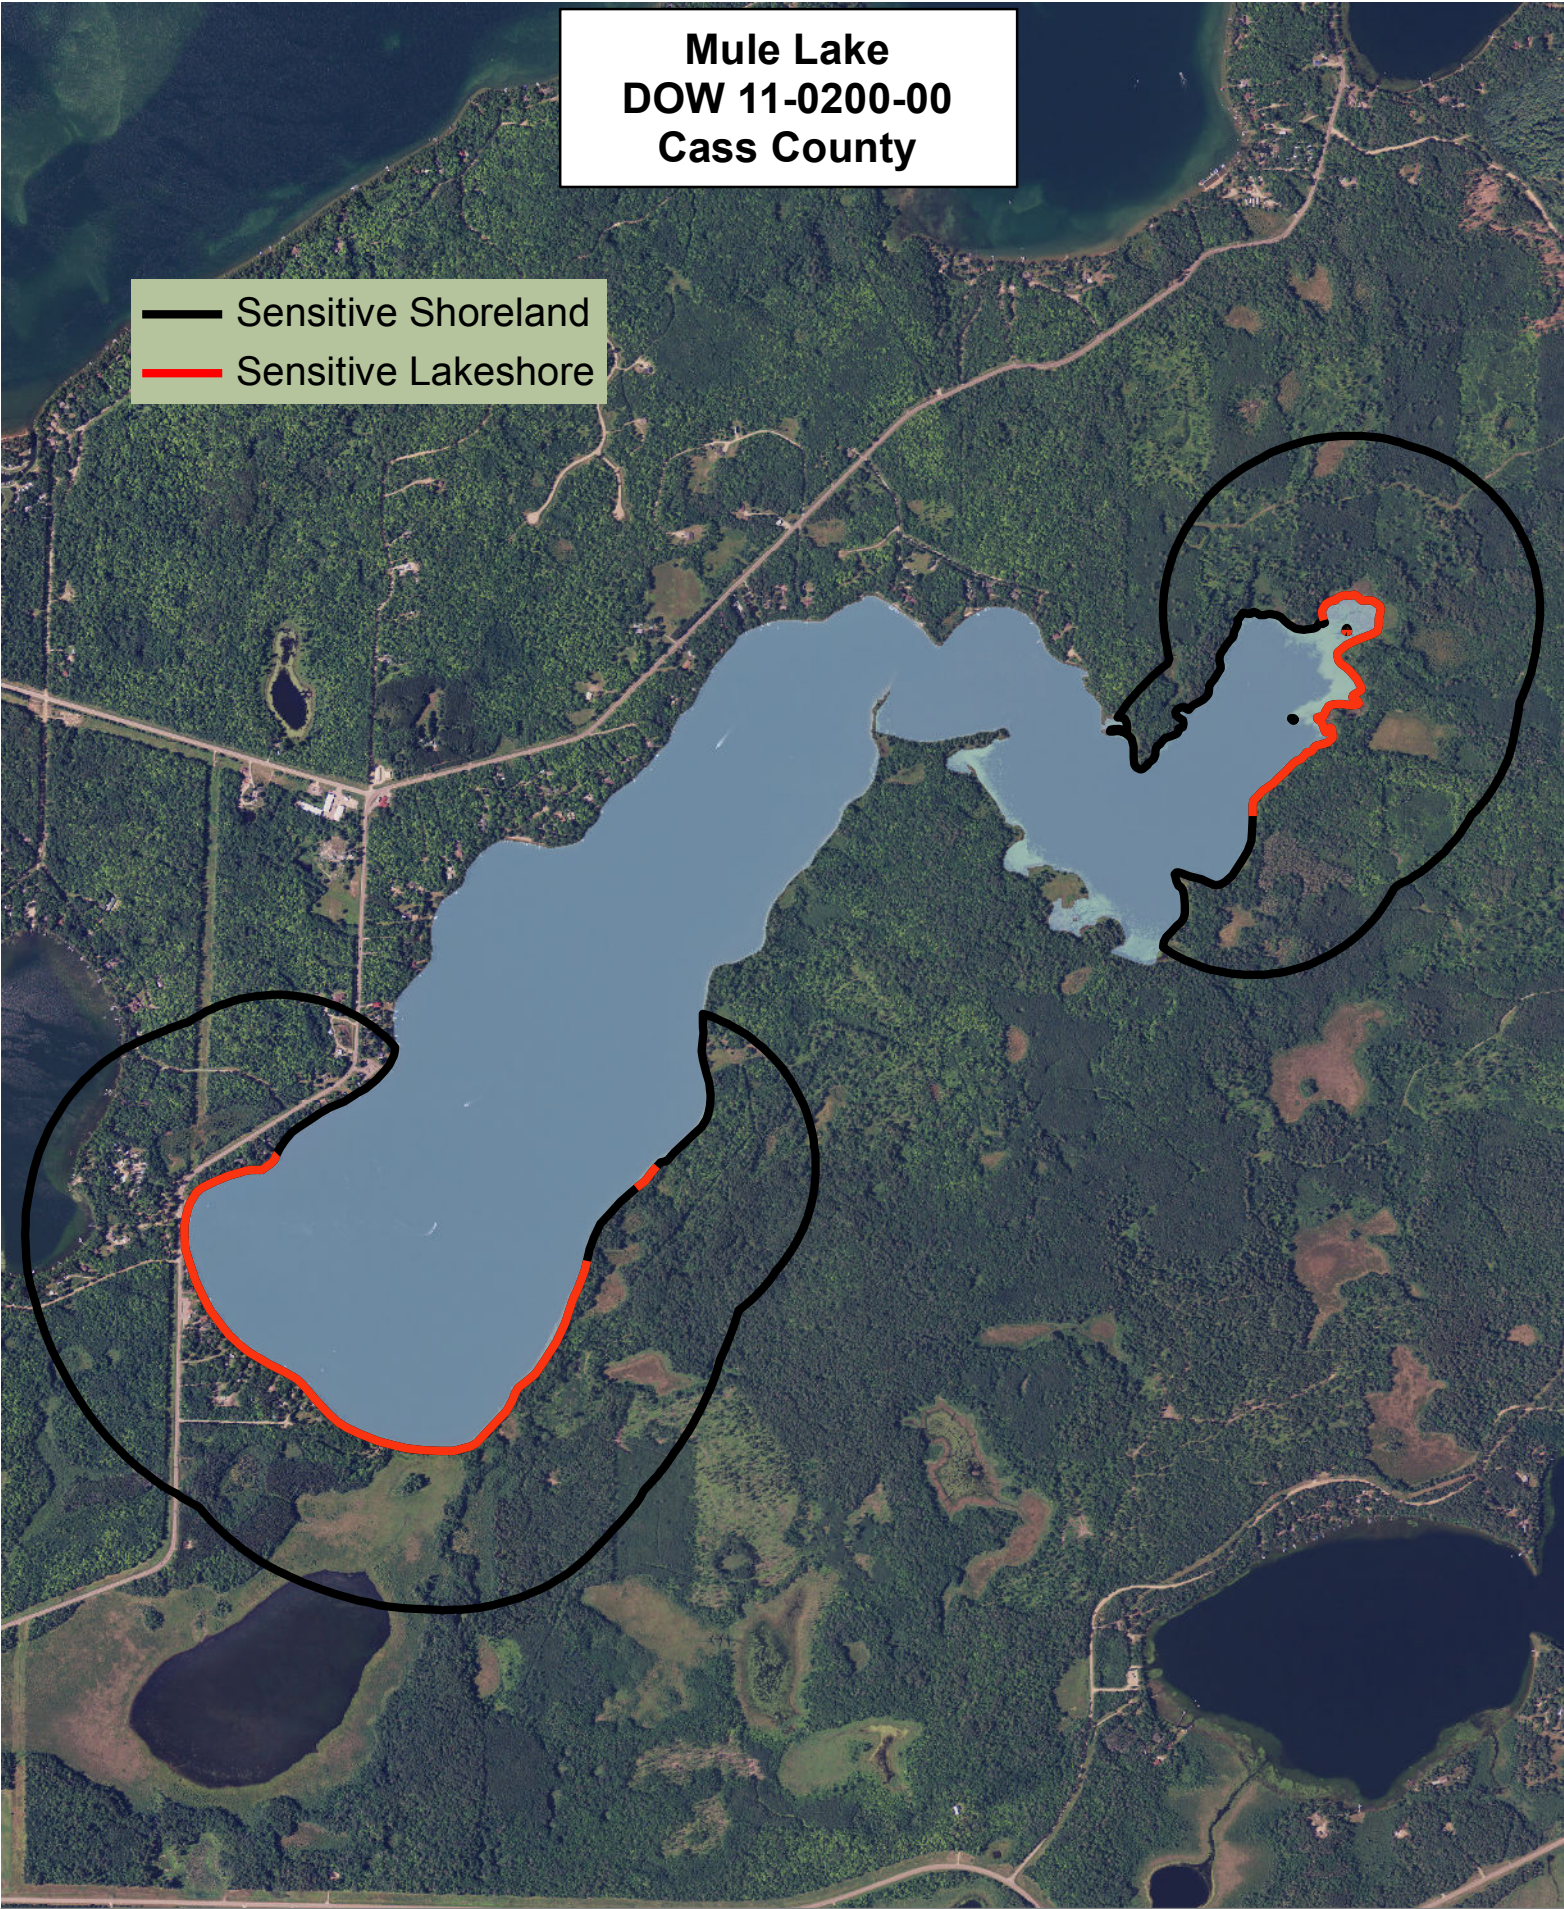

Mule Lake
DOW 11-0200-00
Cass County

Sensitivity Index

- 6 Highest
 - 5
 - 4
 - 3
 - 2
 - 1
 - 0 High
- ↑

Created by:
MN DNR
2011

**Mule Lake
DOW 11-0200-00
Cass County**

-  Sensitive Shoreland
-  Sensitive Lakeshore

Created by:
MN DNR
2011