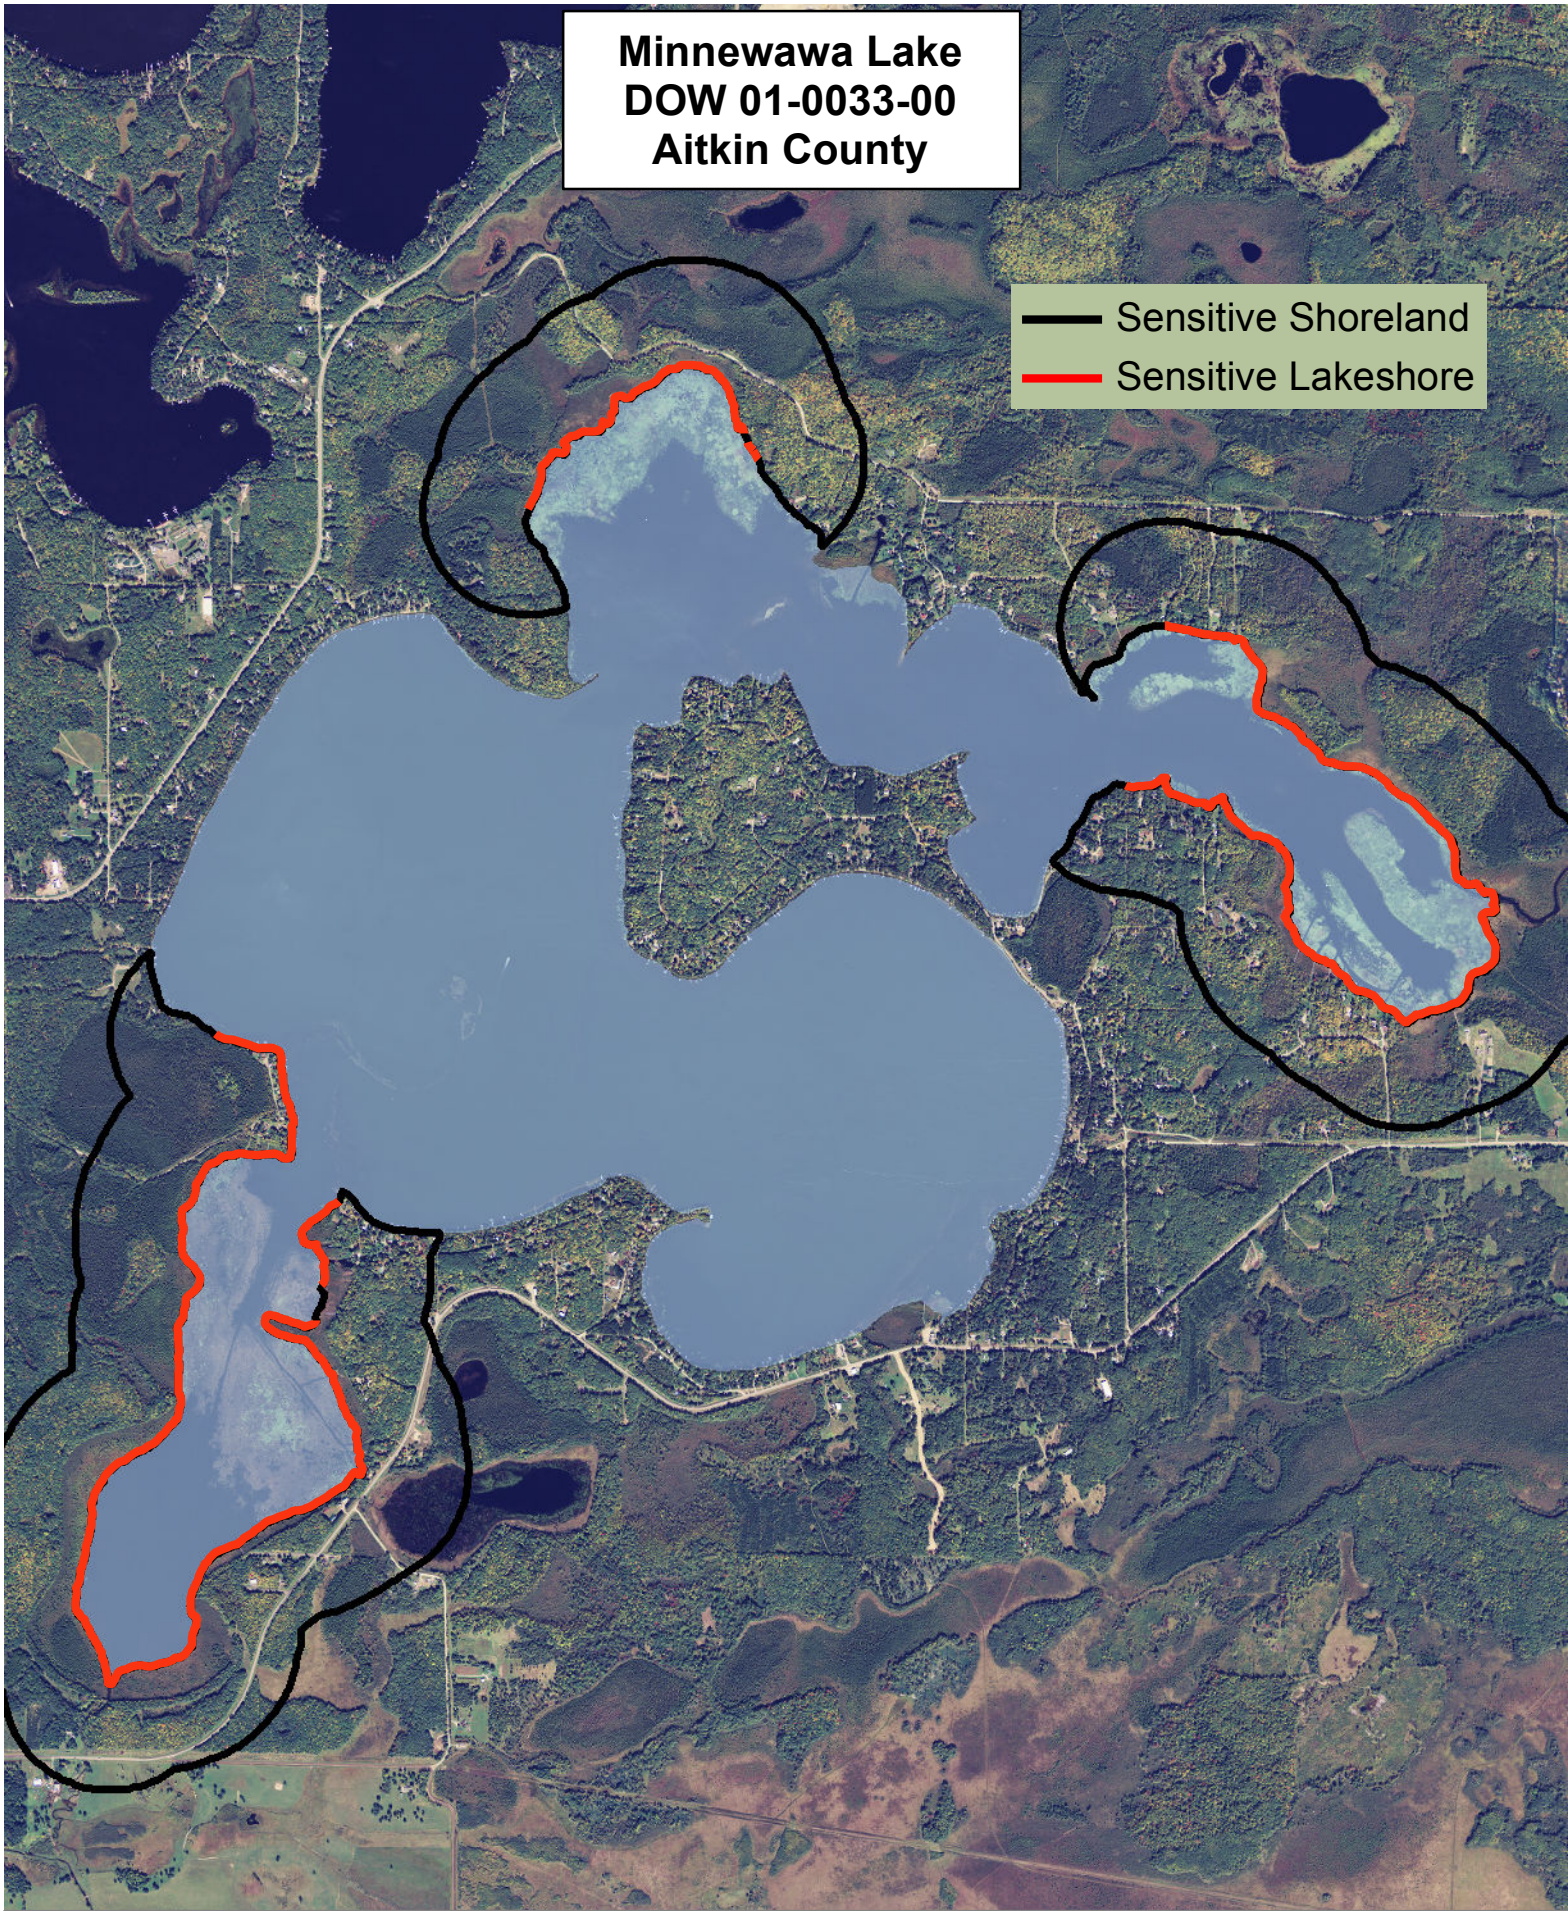

Minnewawa Lake  
DOW 01-0033-00  
Aitkin County

**Sensitivity Index**

- 9 Highest
  - 8
  - 7
  - 6
  - 5
  - 4
  - 3
  - 2
  - 1
  - 0 High
- ↑

Created by:  
MN DNR  
2011

**Minnewawa Lake  
DOW 01-0033-00  
Aitkin County**

— Sensitive Shoreland  
— Sensitive Lakeshore

0 625 1,250 1,875 2,500 Meters

Created by:  
MN DNR  
2011