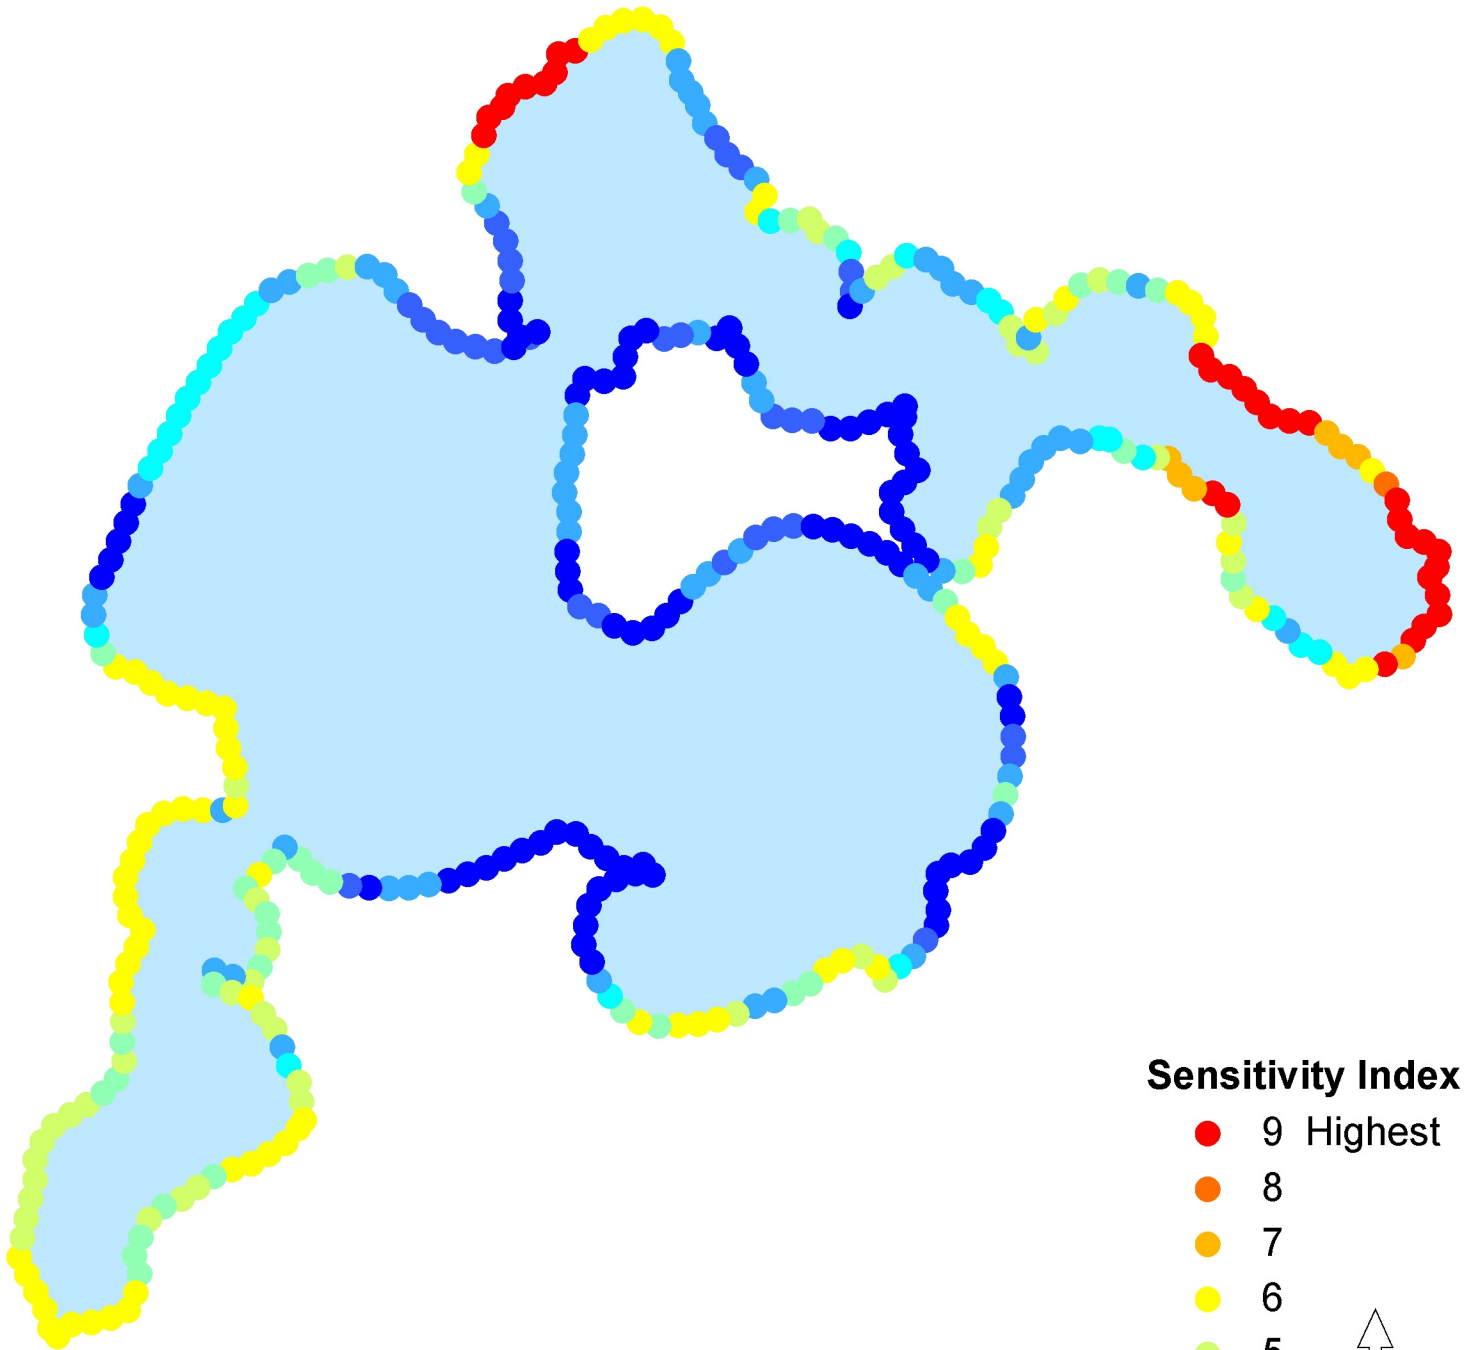

Minnewawa Lake  
DOW 01-0033-00  
Aitkin County

**Sensitivity Index**

- 9 Highest
  - 8
  - 7
  - 6
  - 5
  - 4
  - 3
  - 2
  - 1
  - 0 High
- ↑

Created by:  
MN DNR  
2011

**Minnewawa Lake  
DOW 01-0033-00  
Aitkin County**

— Sensitive Shoreland  
— Sensitive Lakeshore

0 625 1,250 1,875 2,500 Meters

Created by:  
MN DNR  
2011