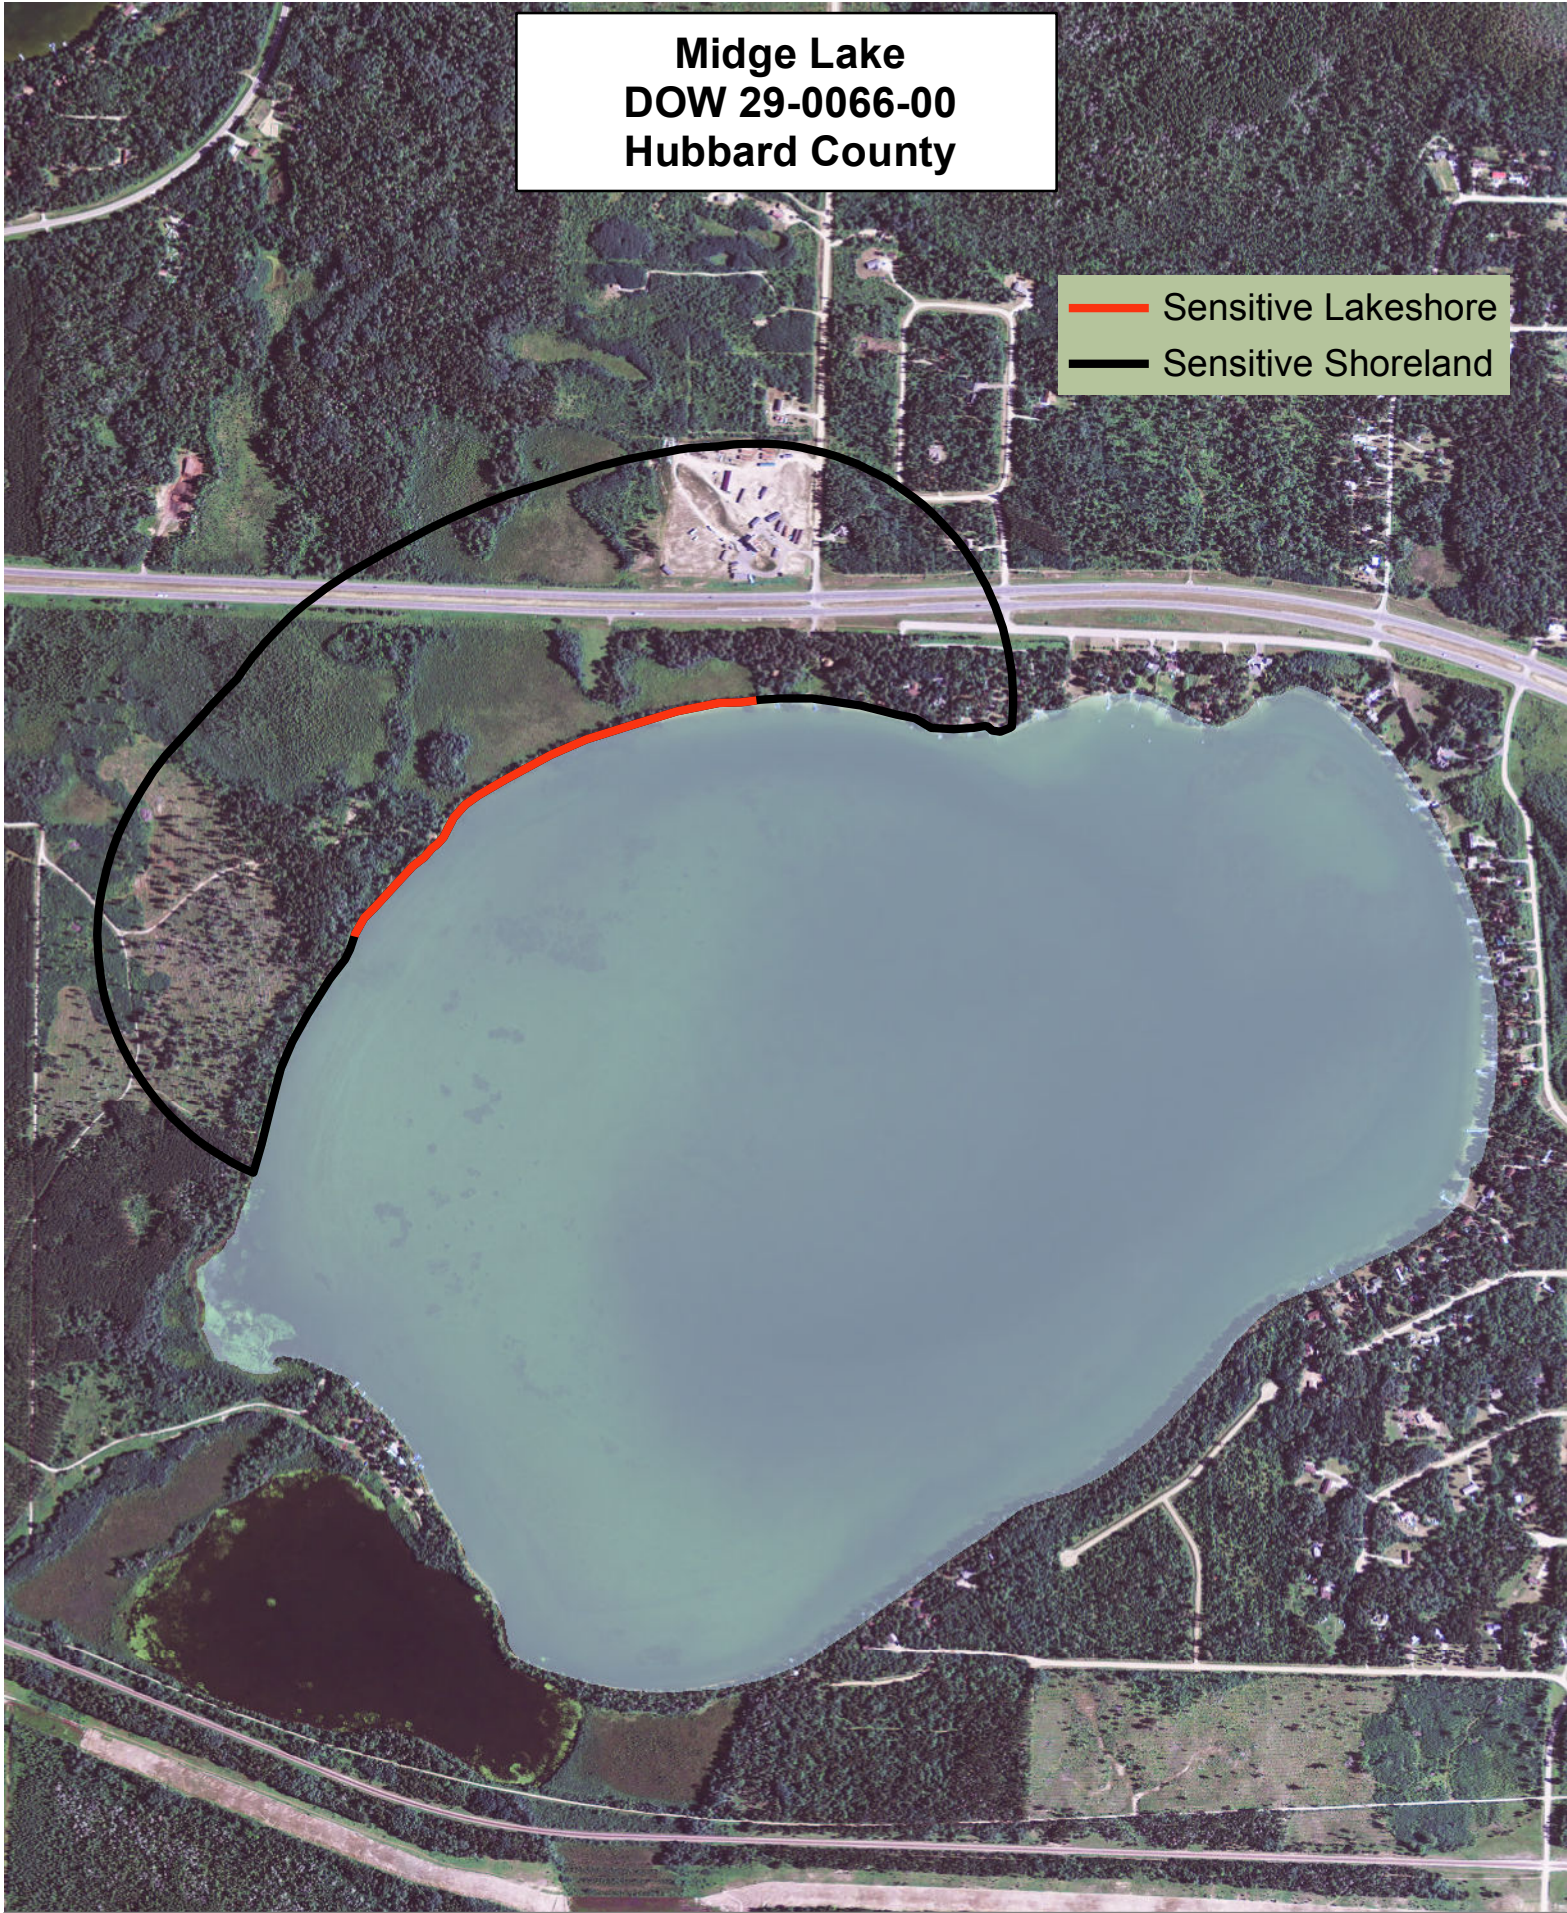

Midge Lake
DOW 29-0066-00
Hubbard County

Sensitivity Index

-  6 Highest
 -  5
 -  4
 -  3
 -  2
 -  1
 -  0 High
- ↑

Created by:
MN DNR
2012

**Midge Lake
DOW 29-0066-00
Hubbard County**

-  Sensitive Lakeshore
-  Sensitive Shoreland

Created by:
MN DNR
2012