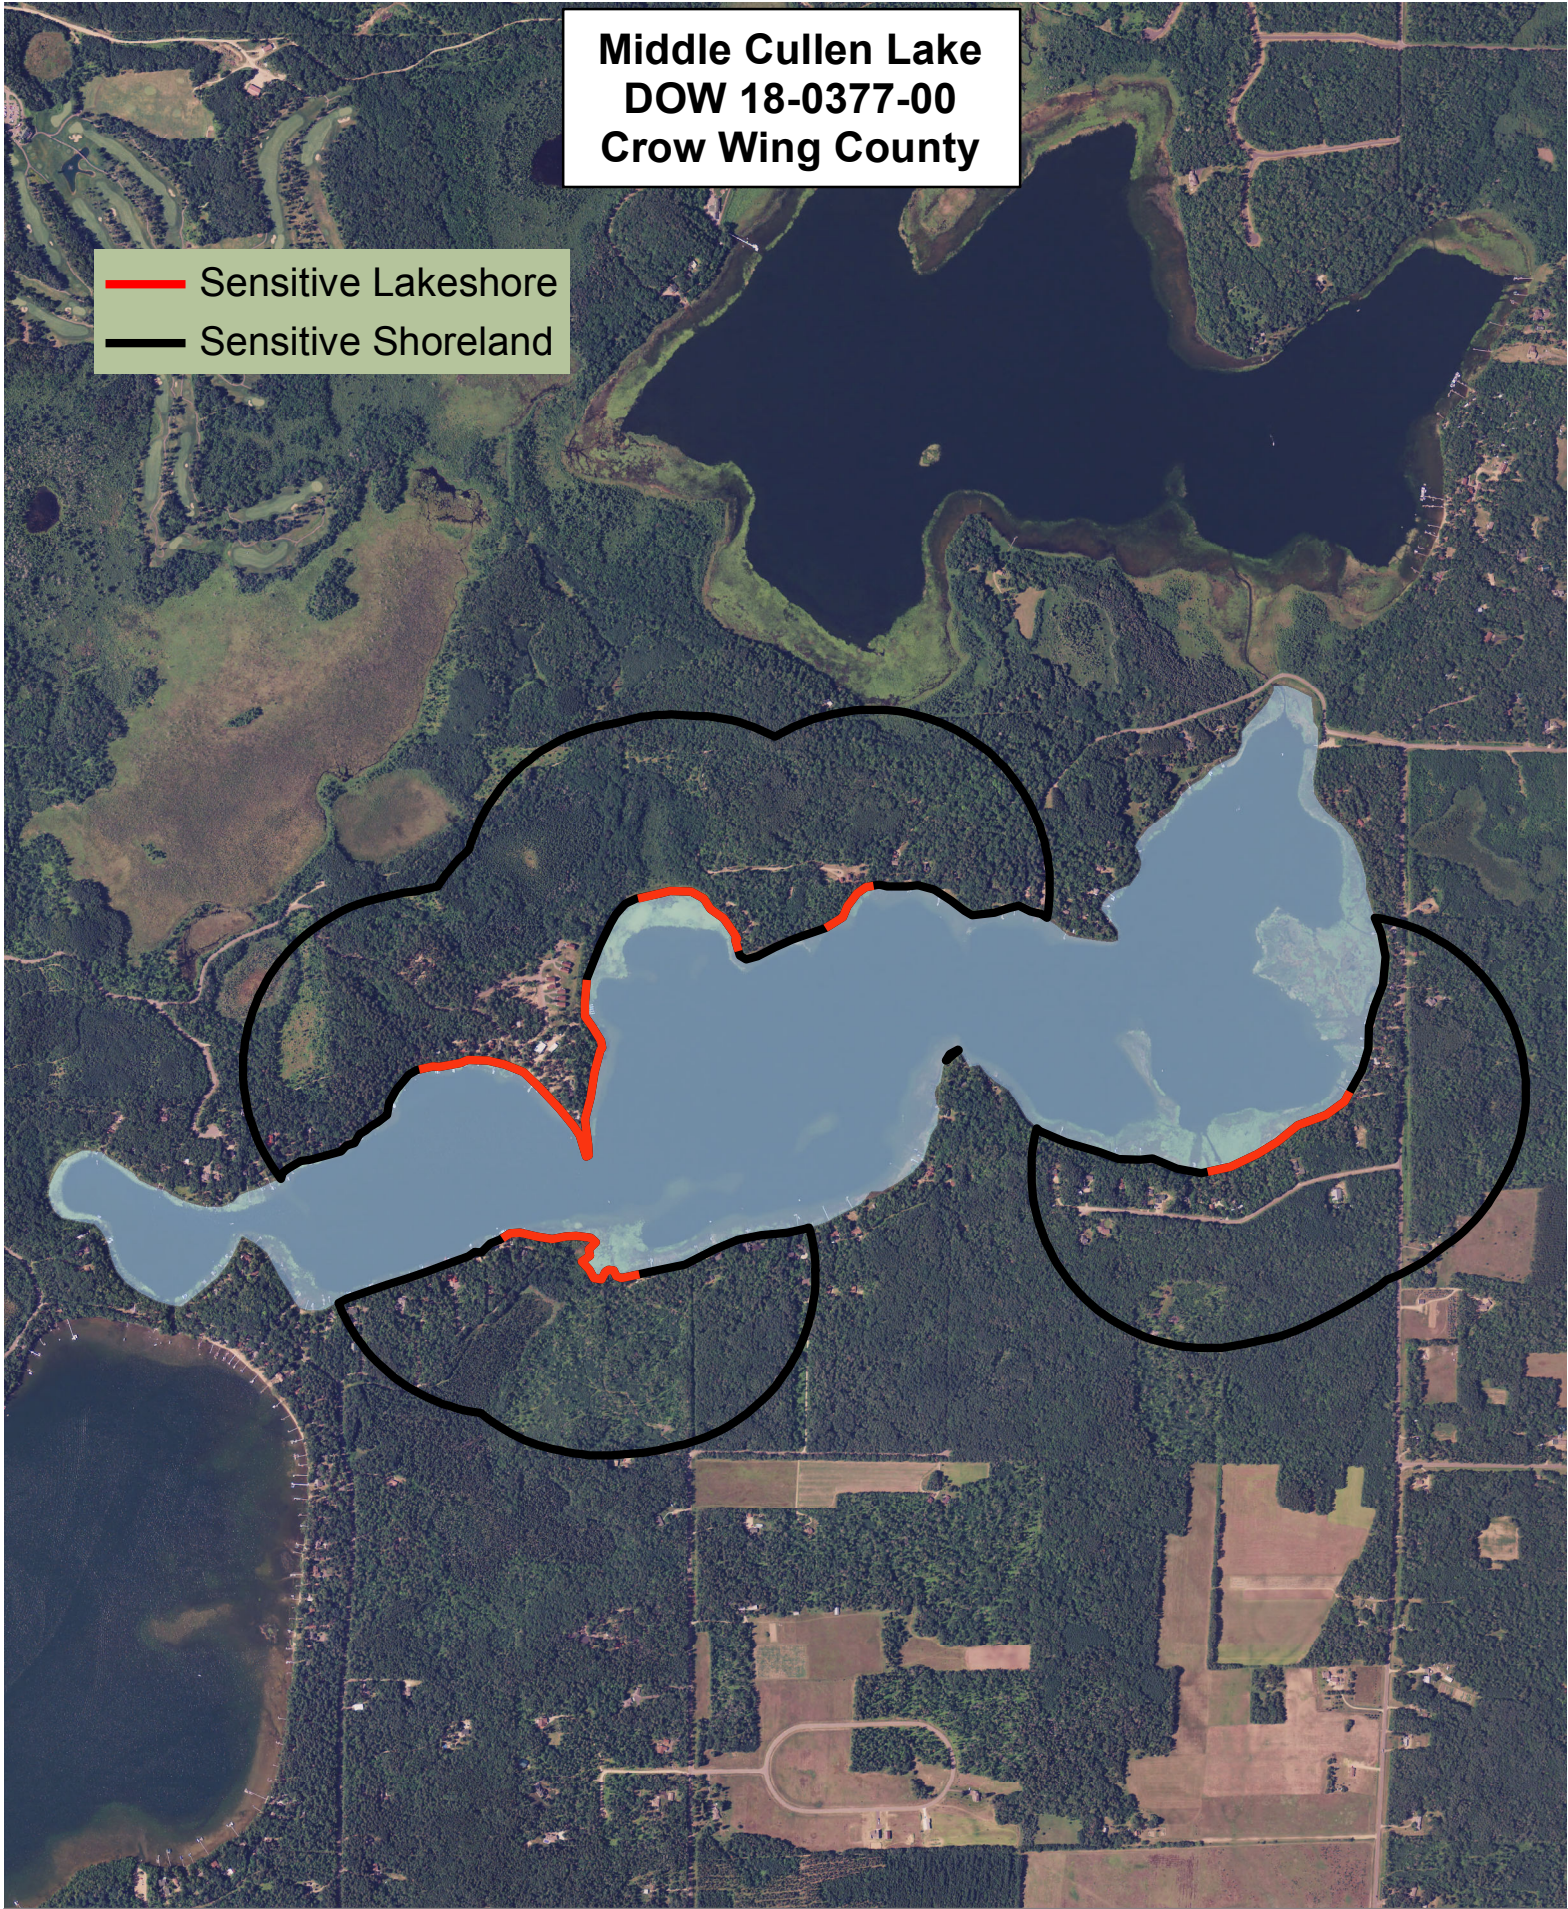

Middle Cullen Lake  
DOW 18-0377-00  
Crow Wing County

**Sensitivity Index**

- 6 Highest
  - 5
  - 4
  - 3
  - 2
  - 1
  - 0 High
- ↑

Created by:  
MN DNR  
2011

**Middle Cullen Lake  
DOW 18-0377-00  
Crow Wing County**

-  Sensitive Lakeshore
-  Sensitive Shoreland

N

0 250 500 750 1,000 Meters

Created by:  
MN DNR  
2011