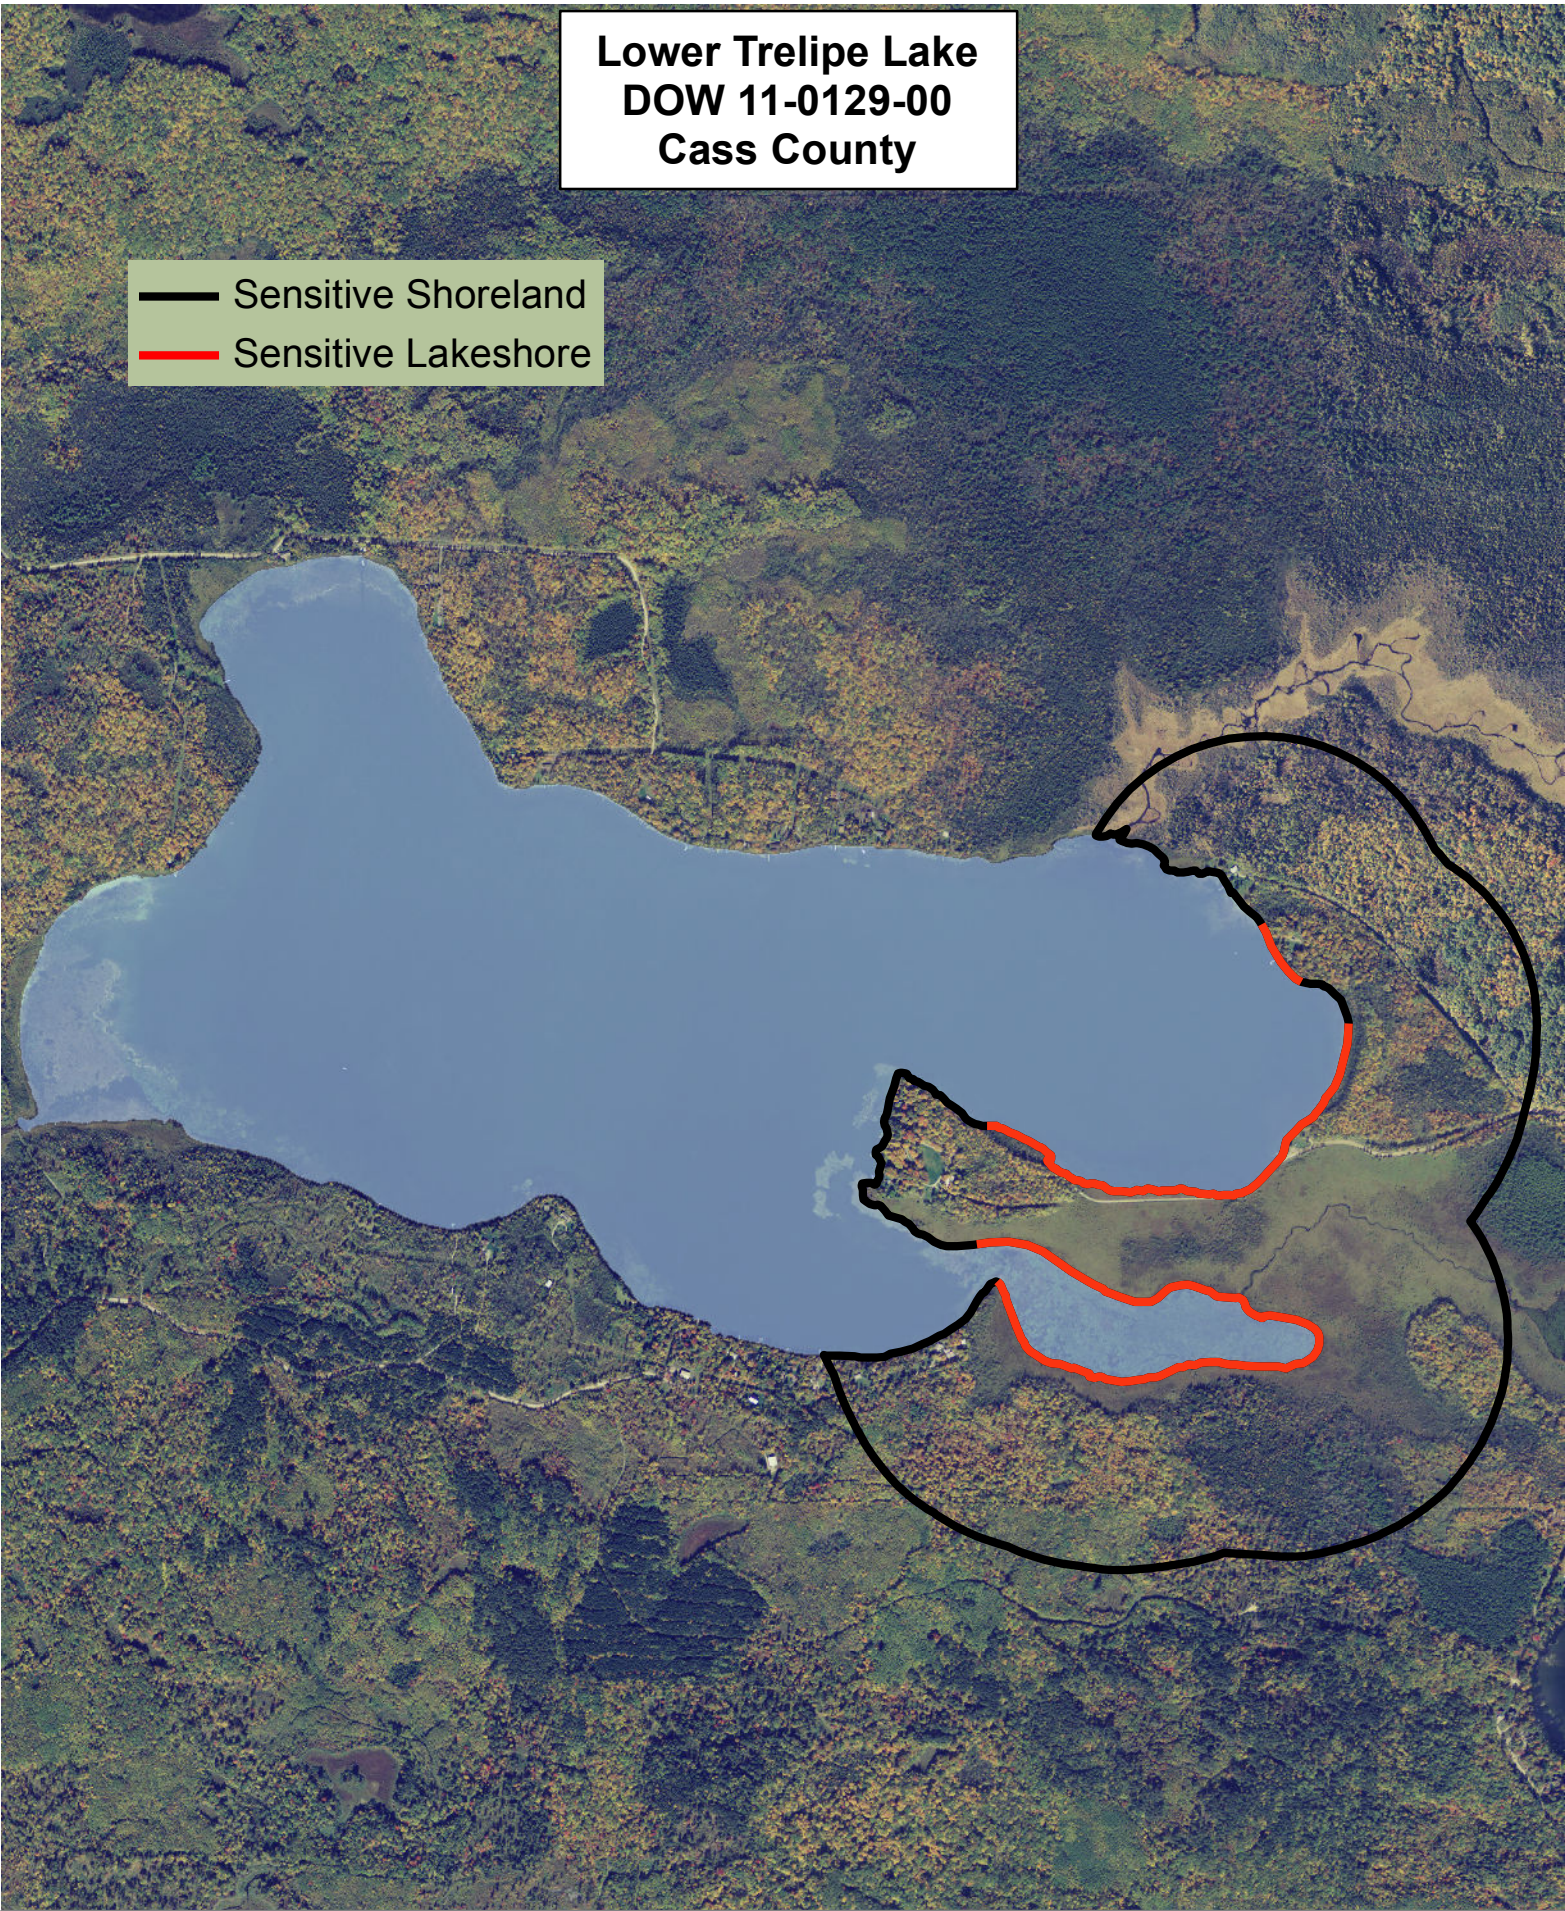

Lower Trelipe Lake
DOW 11-0129-00
Cass County

Sensitivity Index

- 9 Highest
 - 7
 - 6
 - 5
 - 4
 - 3
 - 2
 - 1
 - 0 High
- ↑

Created by:
MN DNR
2011

**Lower Trelipe Lake
DOW 11-0129-00
Cass County**

- Sensitive Shoreland
- Sensitive Lakeshore

0 375 750 1,125 1,500 Meters

Created by:
MN DNR
2011