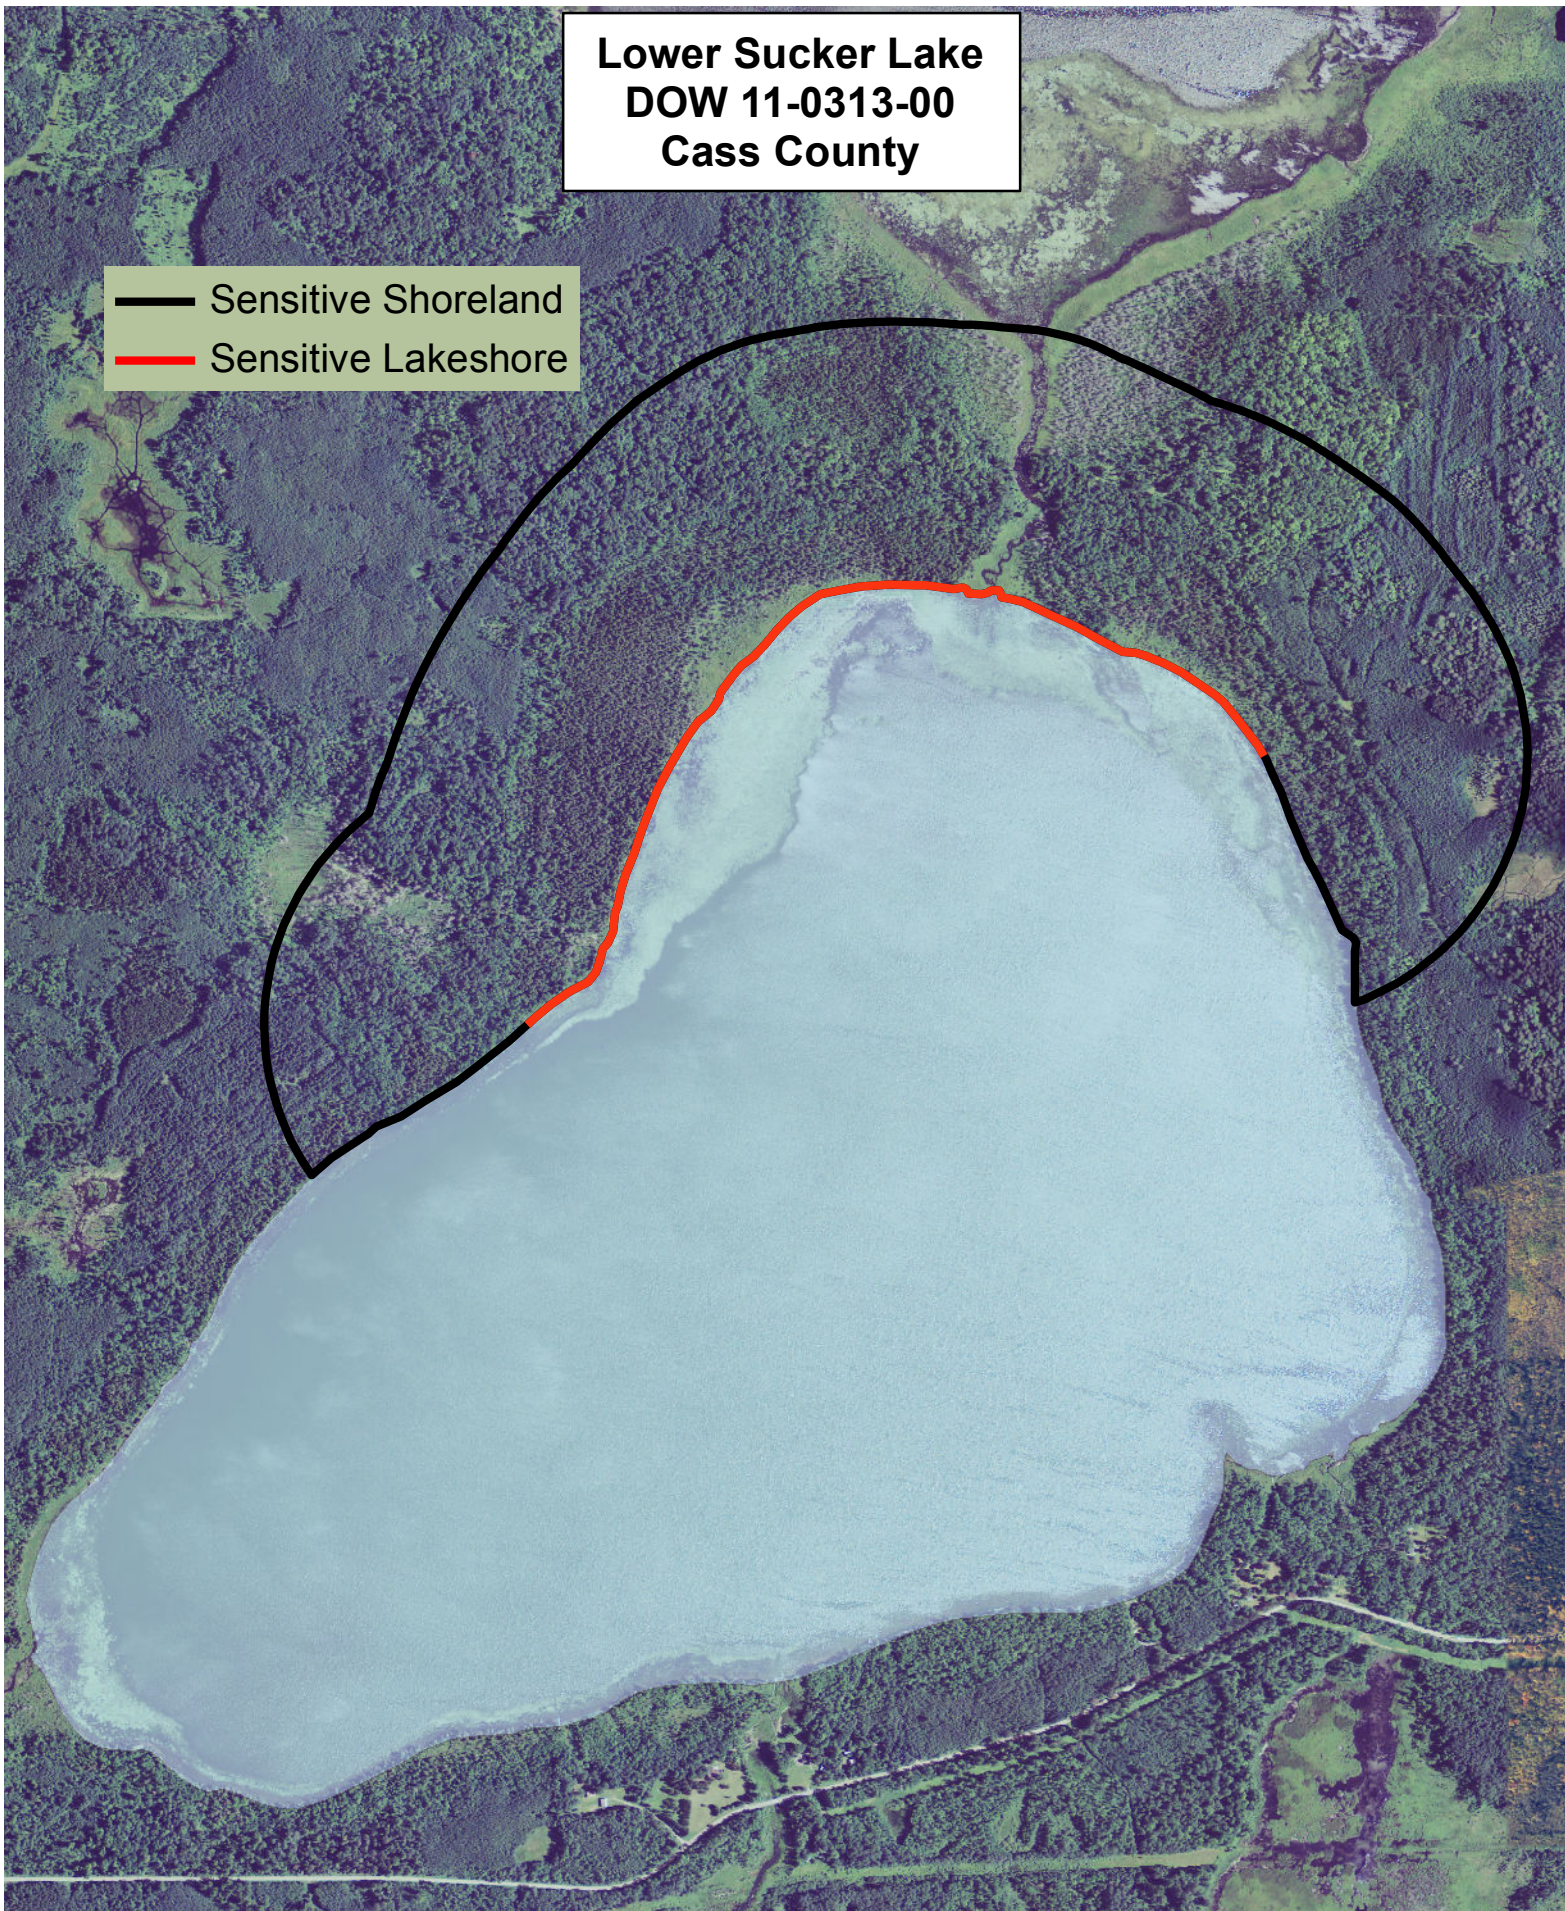

Lower Sucker Lake
DOW 11-0313-00
Cass County

Sensitivity Index

-  6 Highest
-  5
-  4 
-  6
-  2
-  1 High

Created by:
MN DNR
2011

**Lower Sucker Lake
DOW 11-0313-00
Cass County**

-  Sensitive Shoreland
-  Sensitive Lakeshore

Created by:
MN DNR
2011