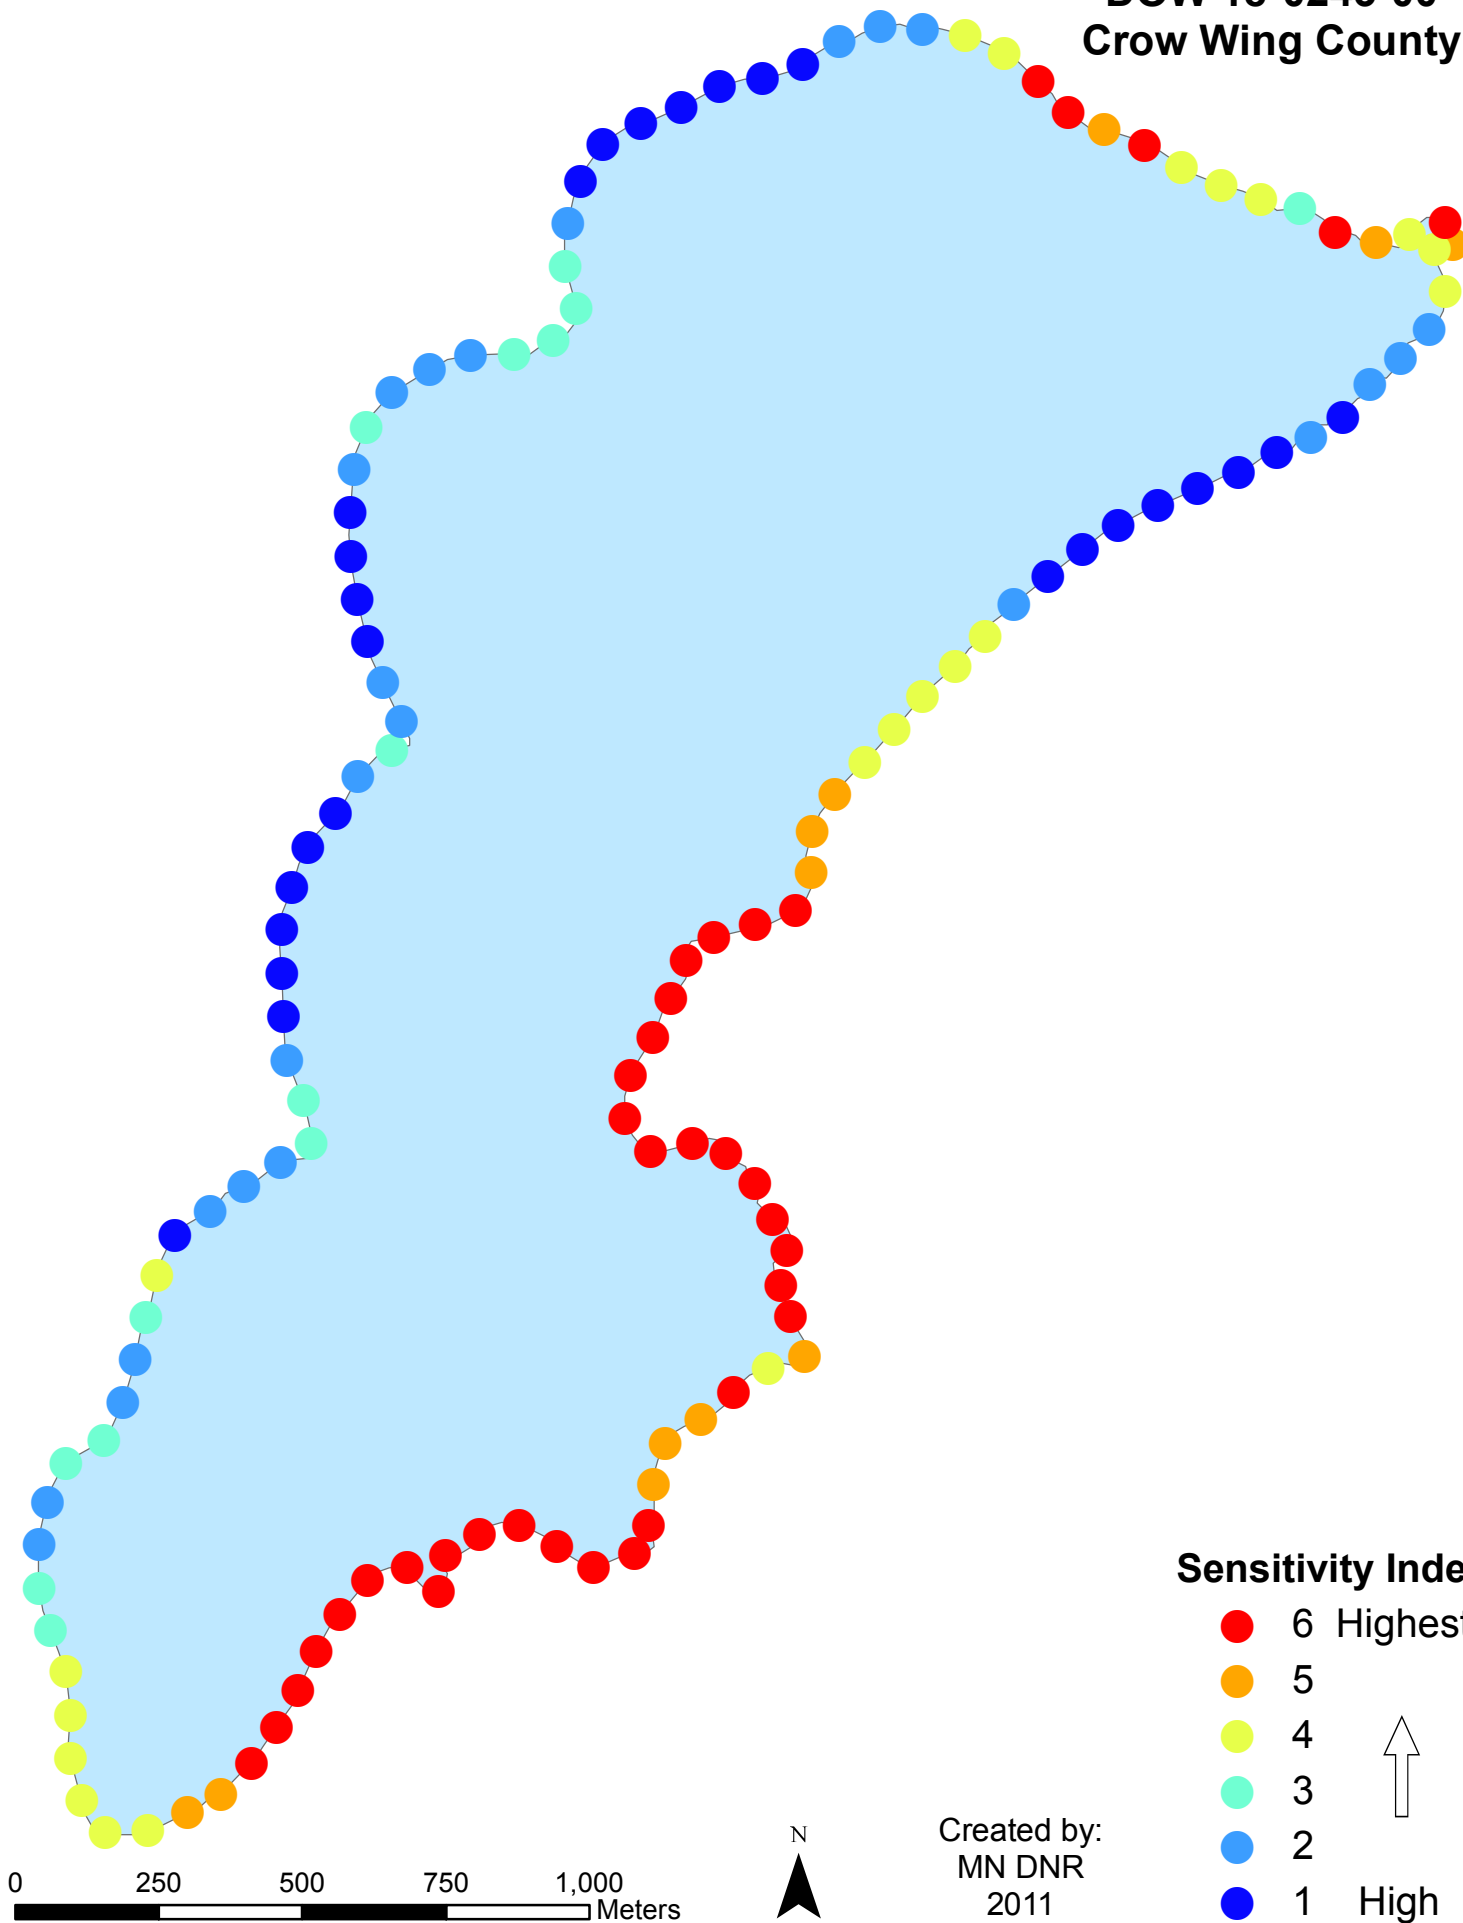

Lower Mission Lake
DOW 18-0243-00
Crow Wing County

0 250 500 750 1,000 Meters

Created by:
MN DNR
2011

Sensitivity Index

- 6 Highest
 - 5
 - 4
 - 3
 - 2
 - 1 High
- 

**Lower Mission Lake
DOW 18-0243-00
Crow Wing County**

-  Sensitive Lakeshore
-  Sensitive Shoreland

Created by:
MN DNR
2011