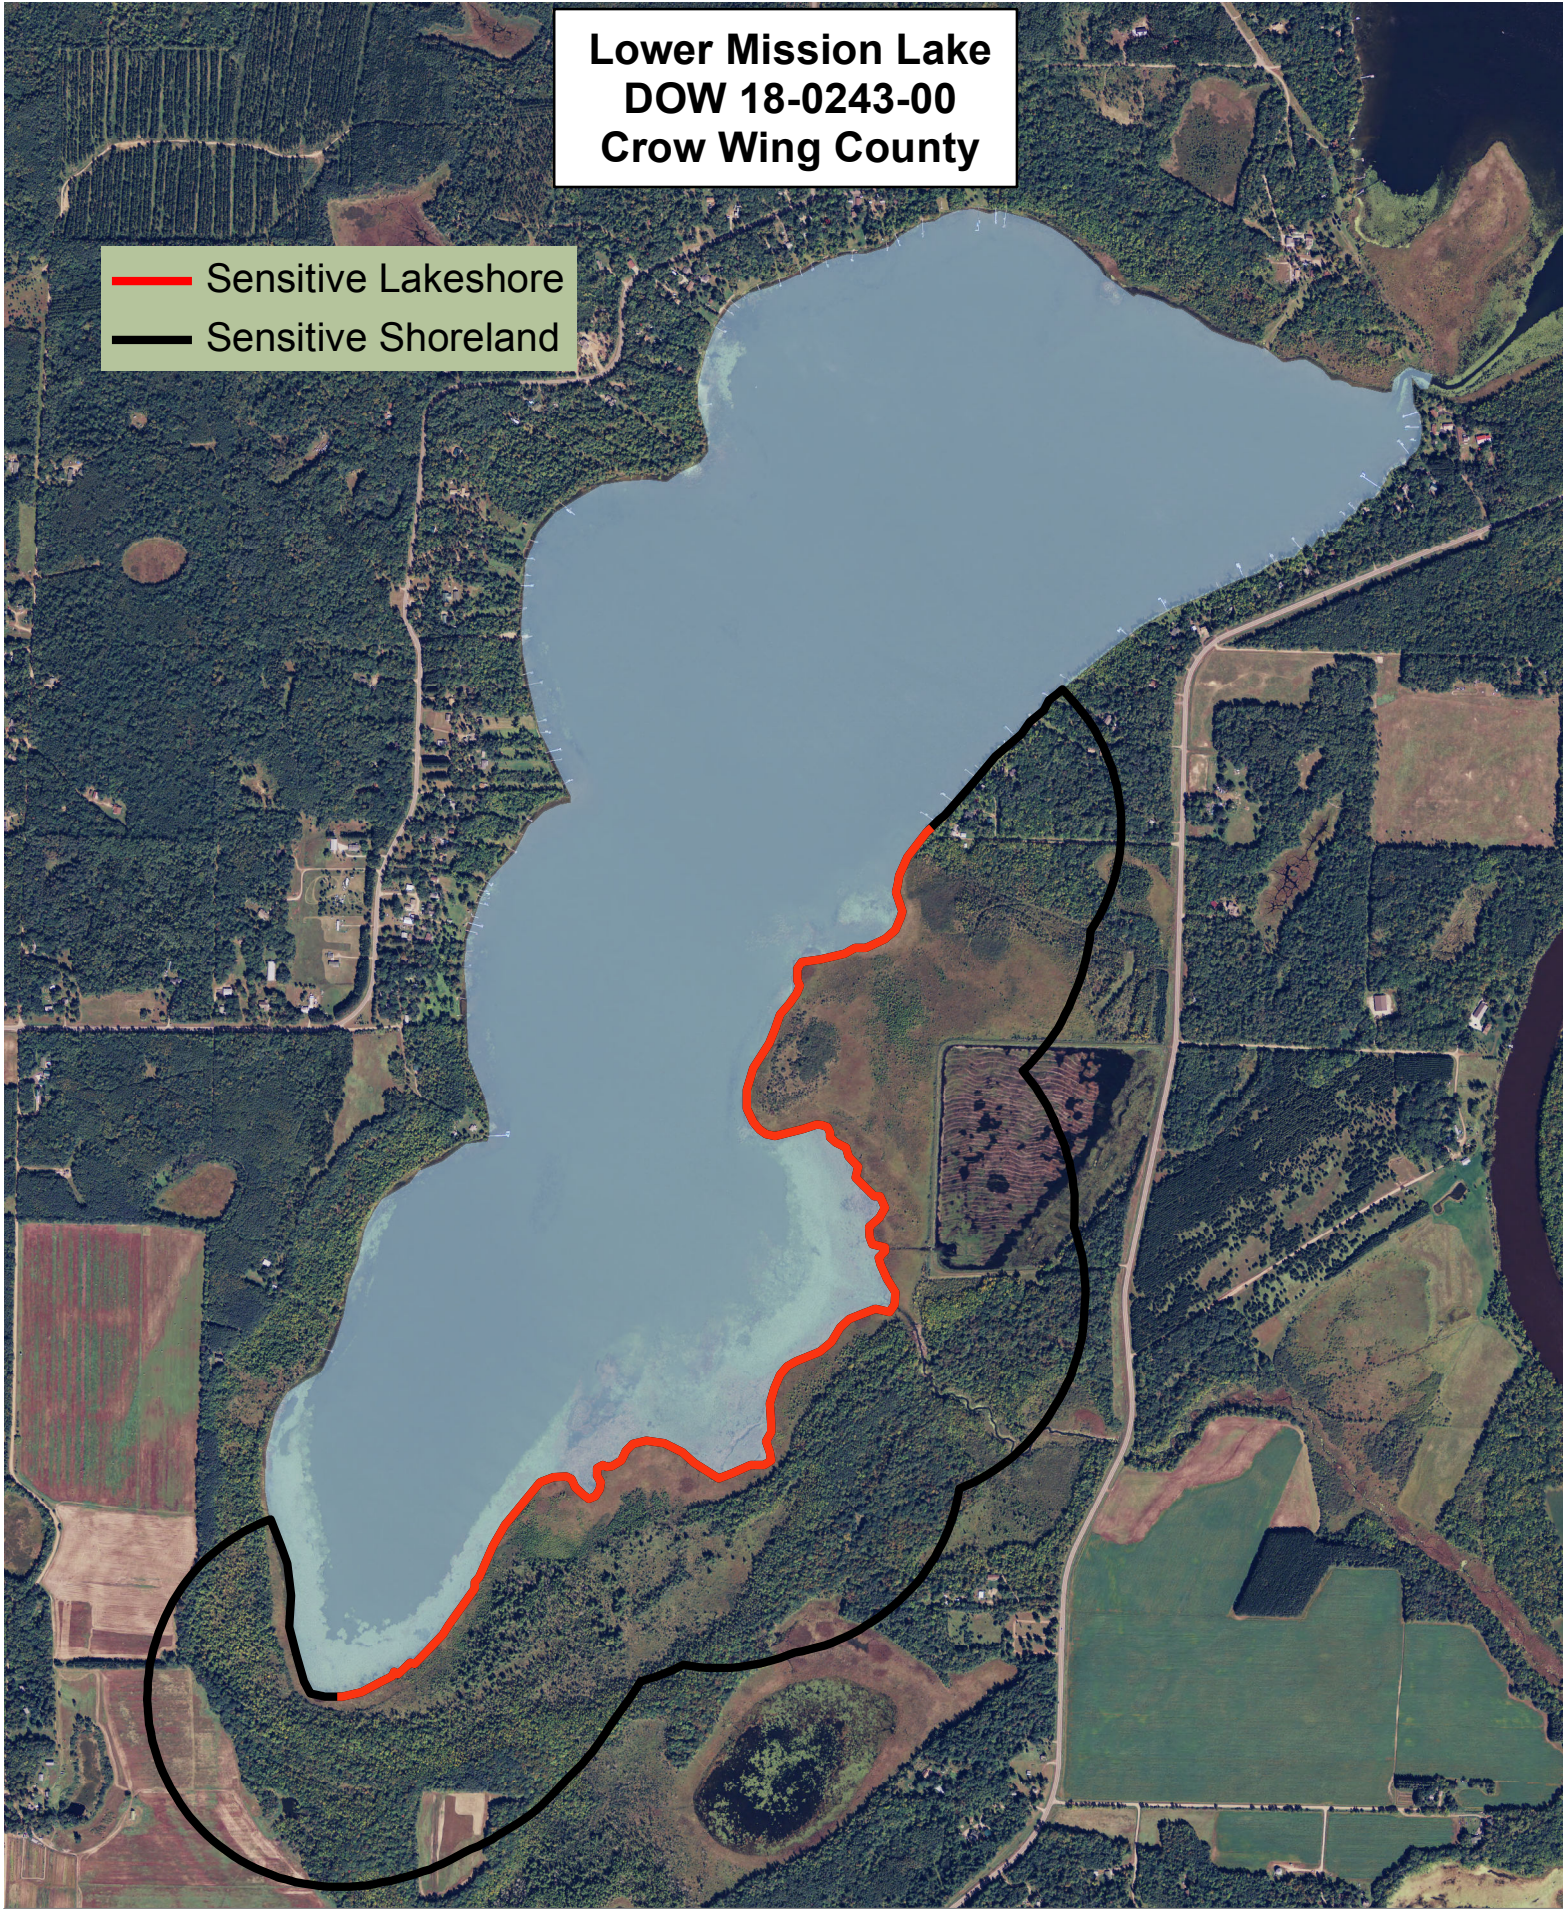

Lower Mission Lake
DOW 18-0243-00
Crow Wing County

0 250 500 750 1,000 Meters

Created by:
MN DNR
2011

Sensitivity Index

- 6 Highest
 - 5
 - 4
 - 3
 - 2
 - 1 High
- 

**Lower Mission Lake
DOW 18-0243-00
Crow Wing County**

-  Sensitive Lakeshore
-  Sensitive Shoreland

Created by:
MN DNR
2011