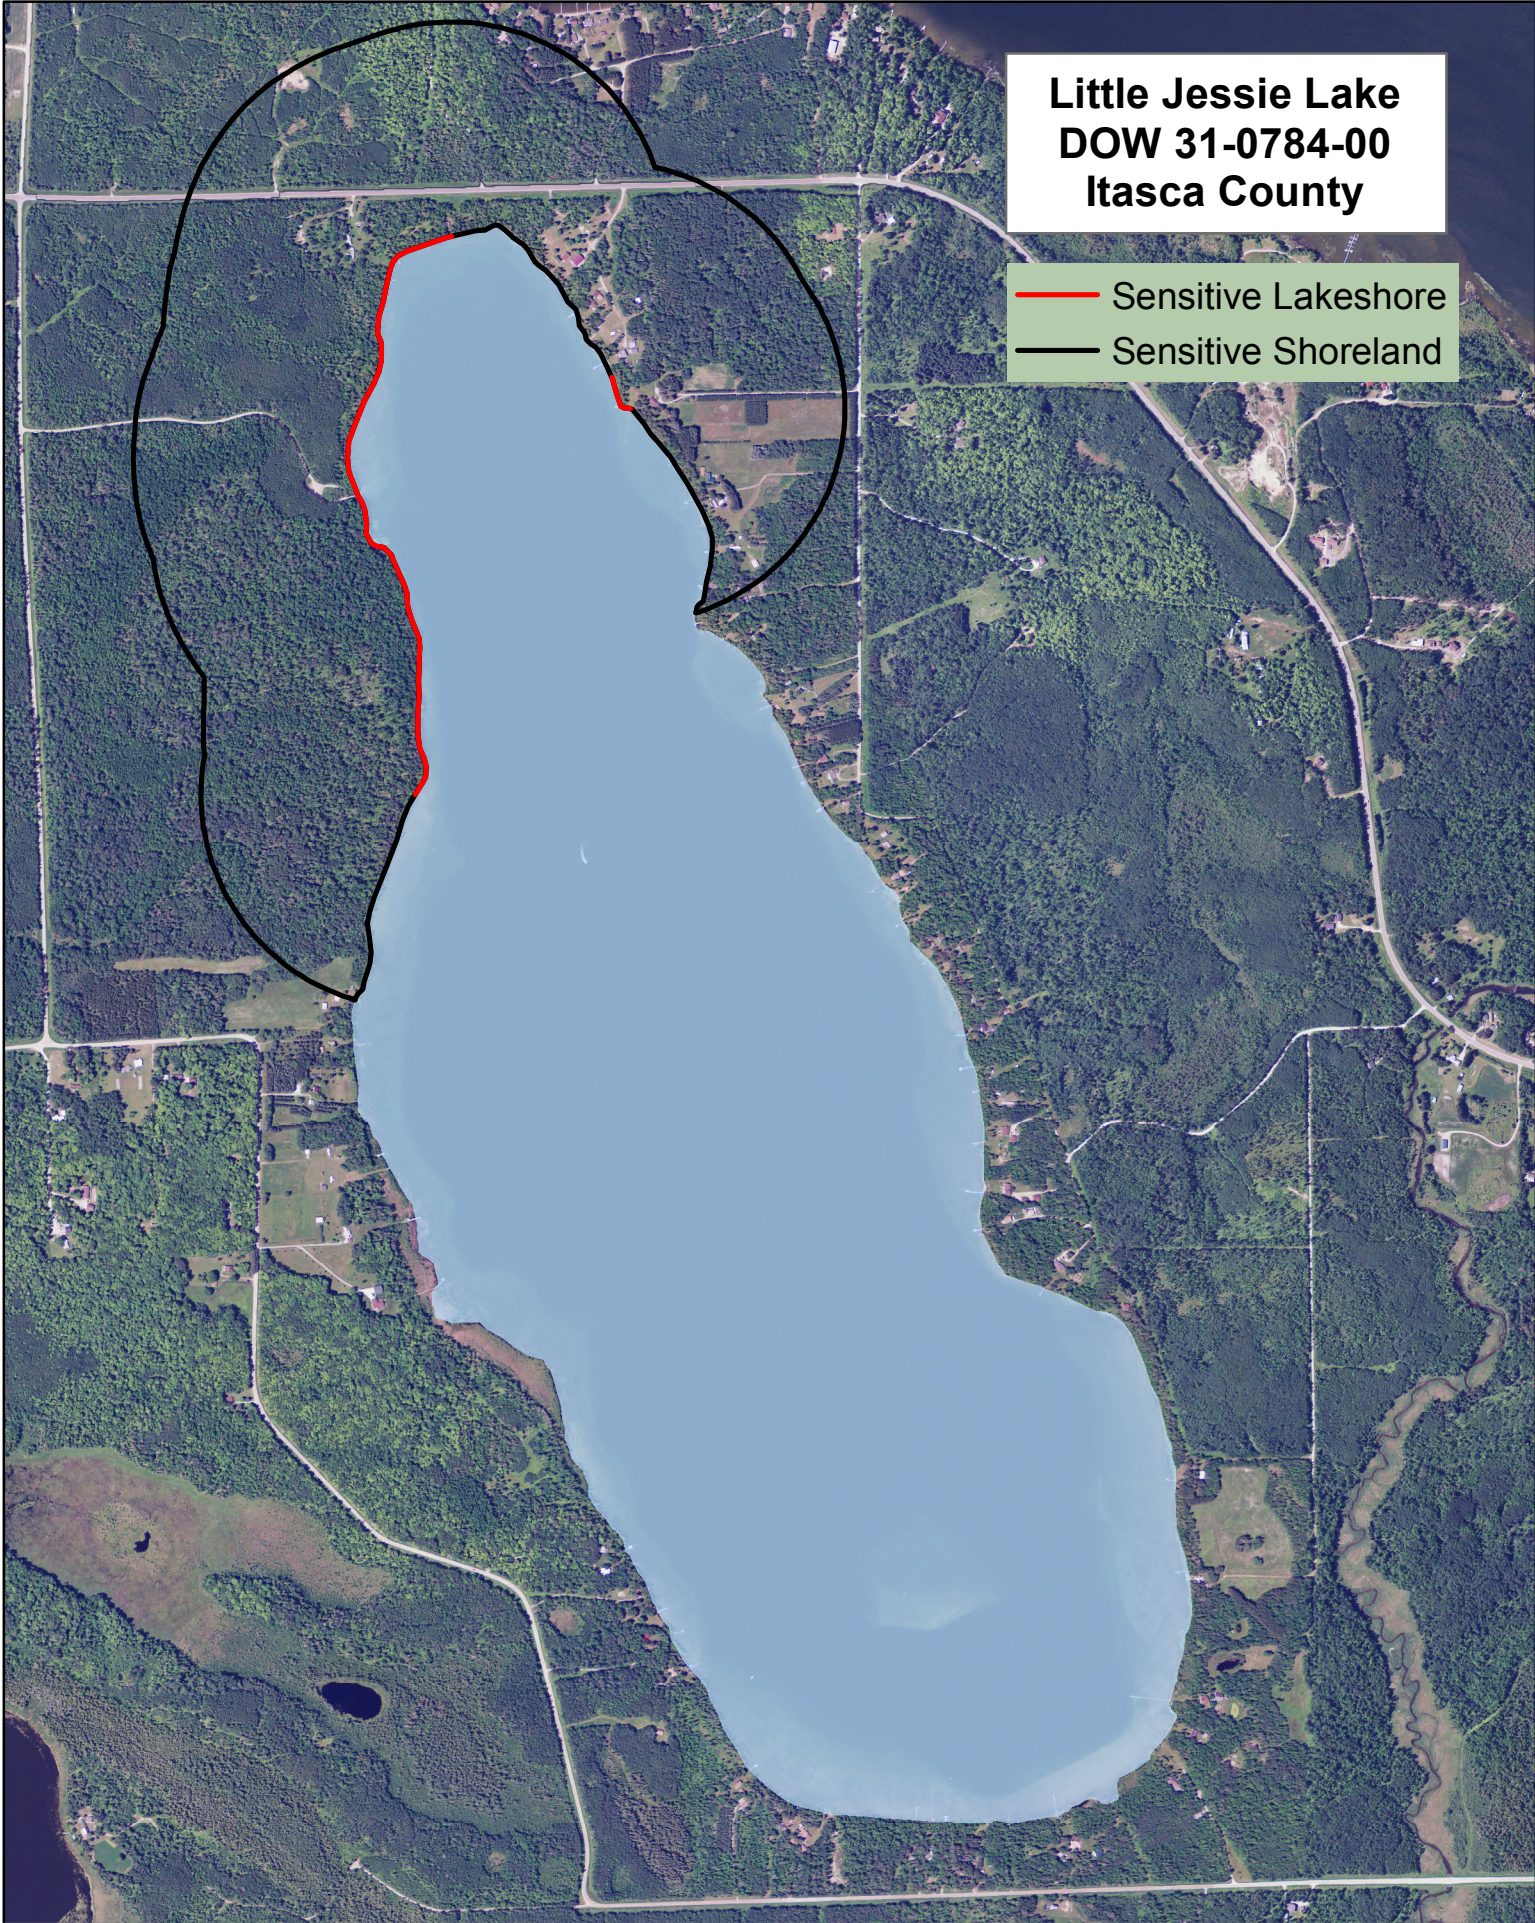

Little Jessie Lake
DOW 31-0784-00
Itasca County

Sensitivity Index

- 7-8 Highest
 - 5-6
 - 4
 - 3
 - 2
 - 1
 - 0 High
- ↑

Created by:
MN DNR
2014

**Little Jessie Lake
DOW 31-0784-00
Itasca County**

-  Sensitive Lakeshore
-  Sensitive Shoreland

Created by:
MN DNR
2014