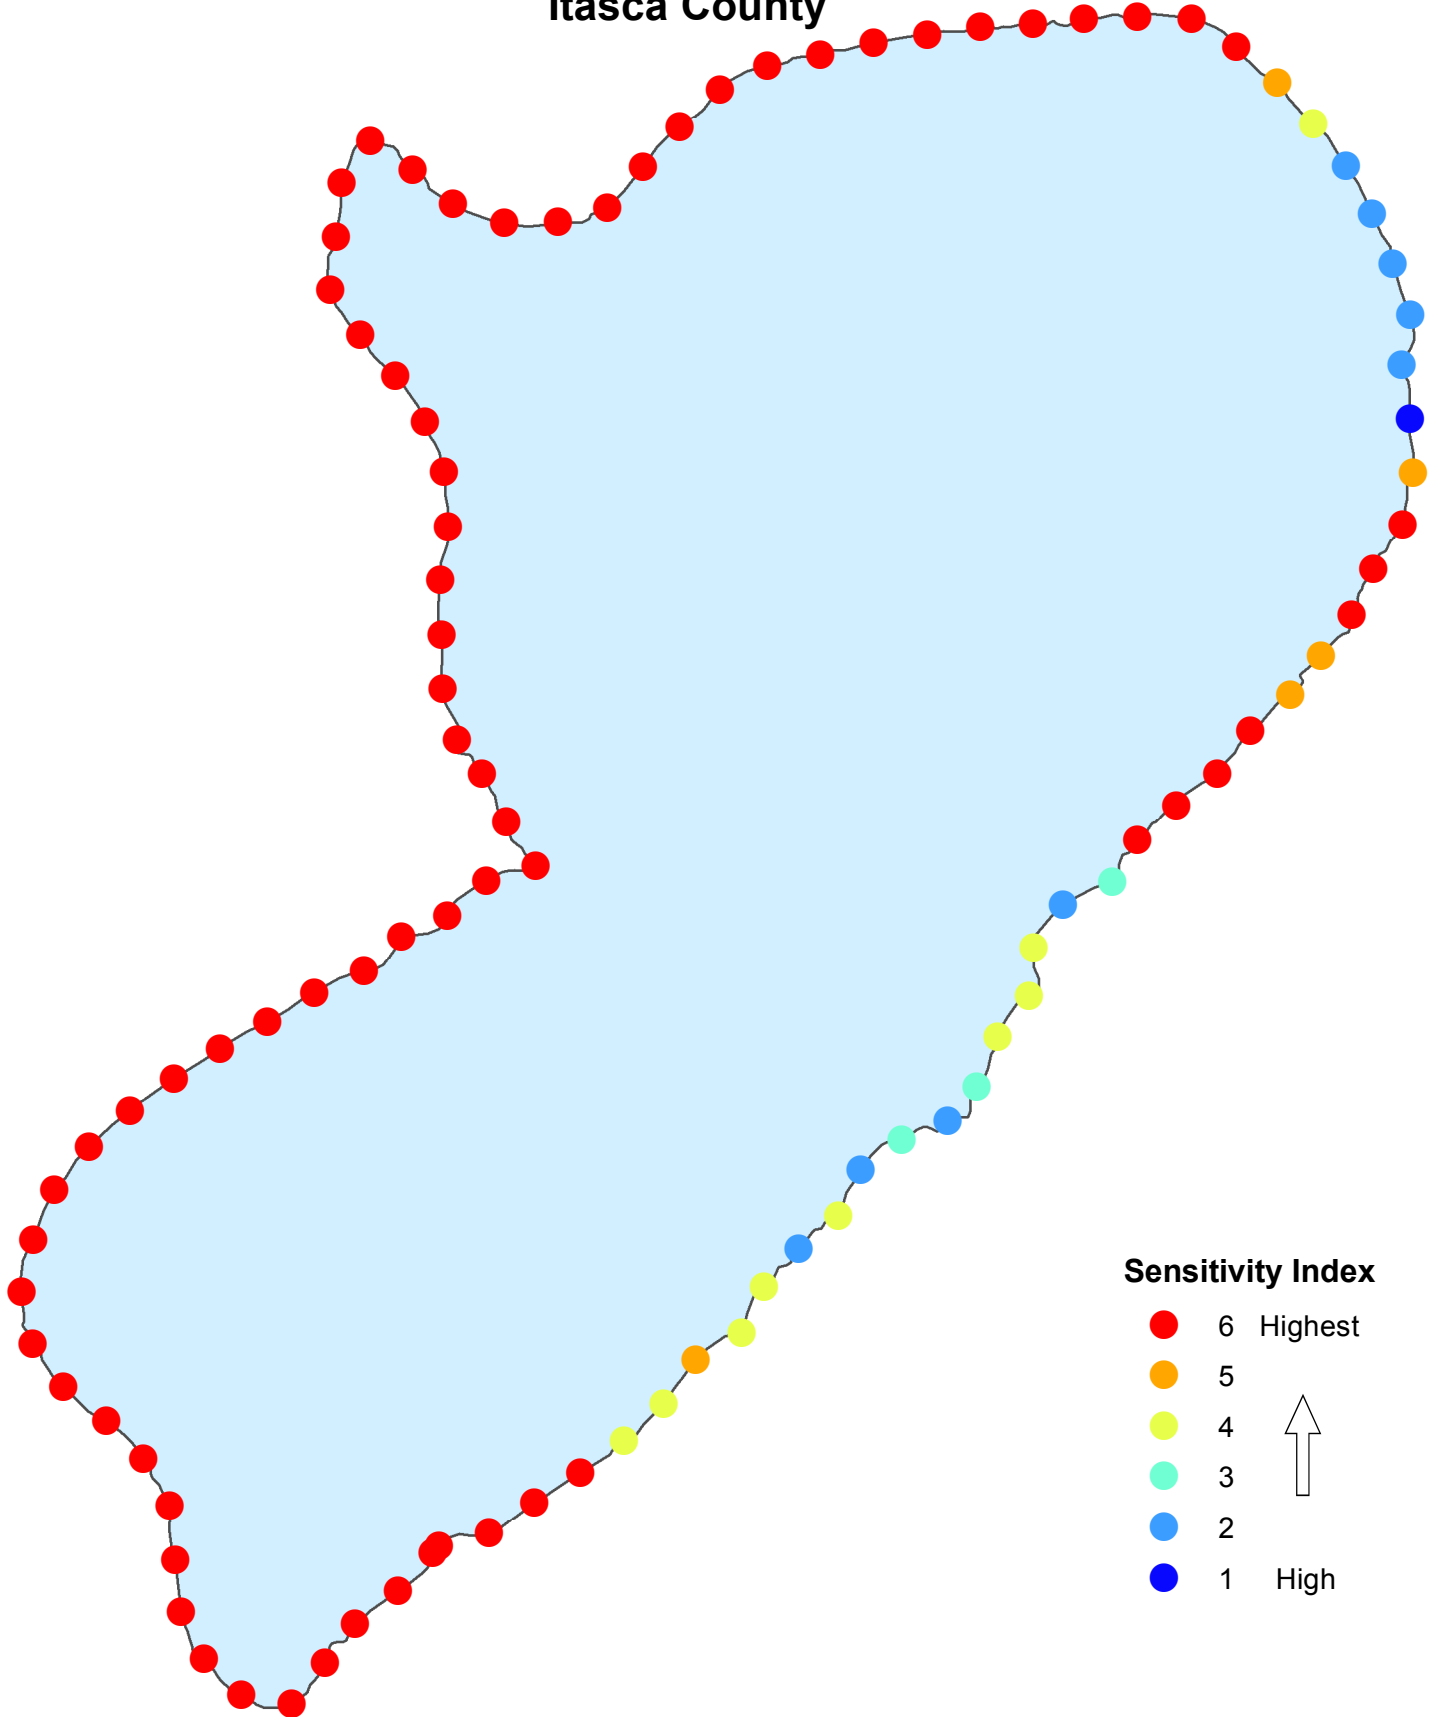

**Kenogama Lake
DOW 31-0928-00
Itasca County**

Sensitivity Index

- 6 Highest
 - 5
 - 4
 - 3
 - 2
 - 1 High
- ↑

Created by:
MN DNR
2014

**Kenogama Lake
DOW 31-0928-00
Itasca County**

-  Sensitive Lakeshore
-  Sensitive Shoreland

N

Created by:
MN DNR
2014