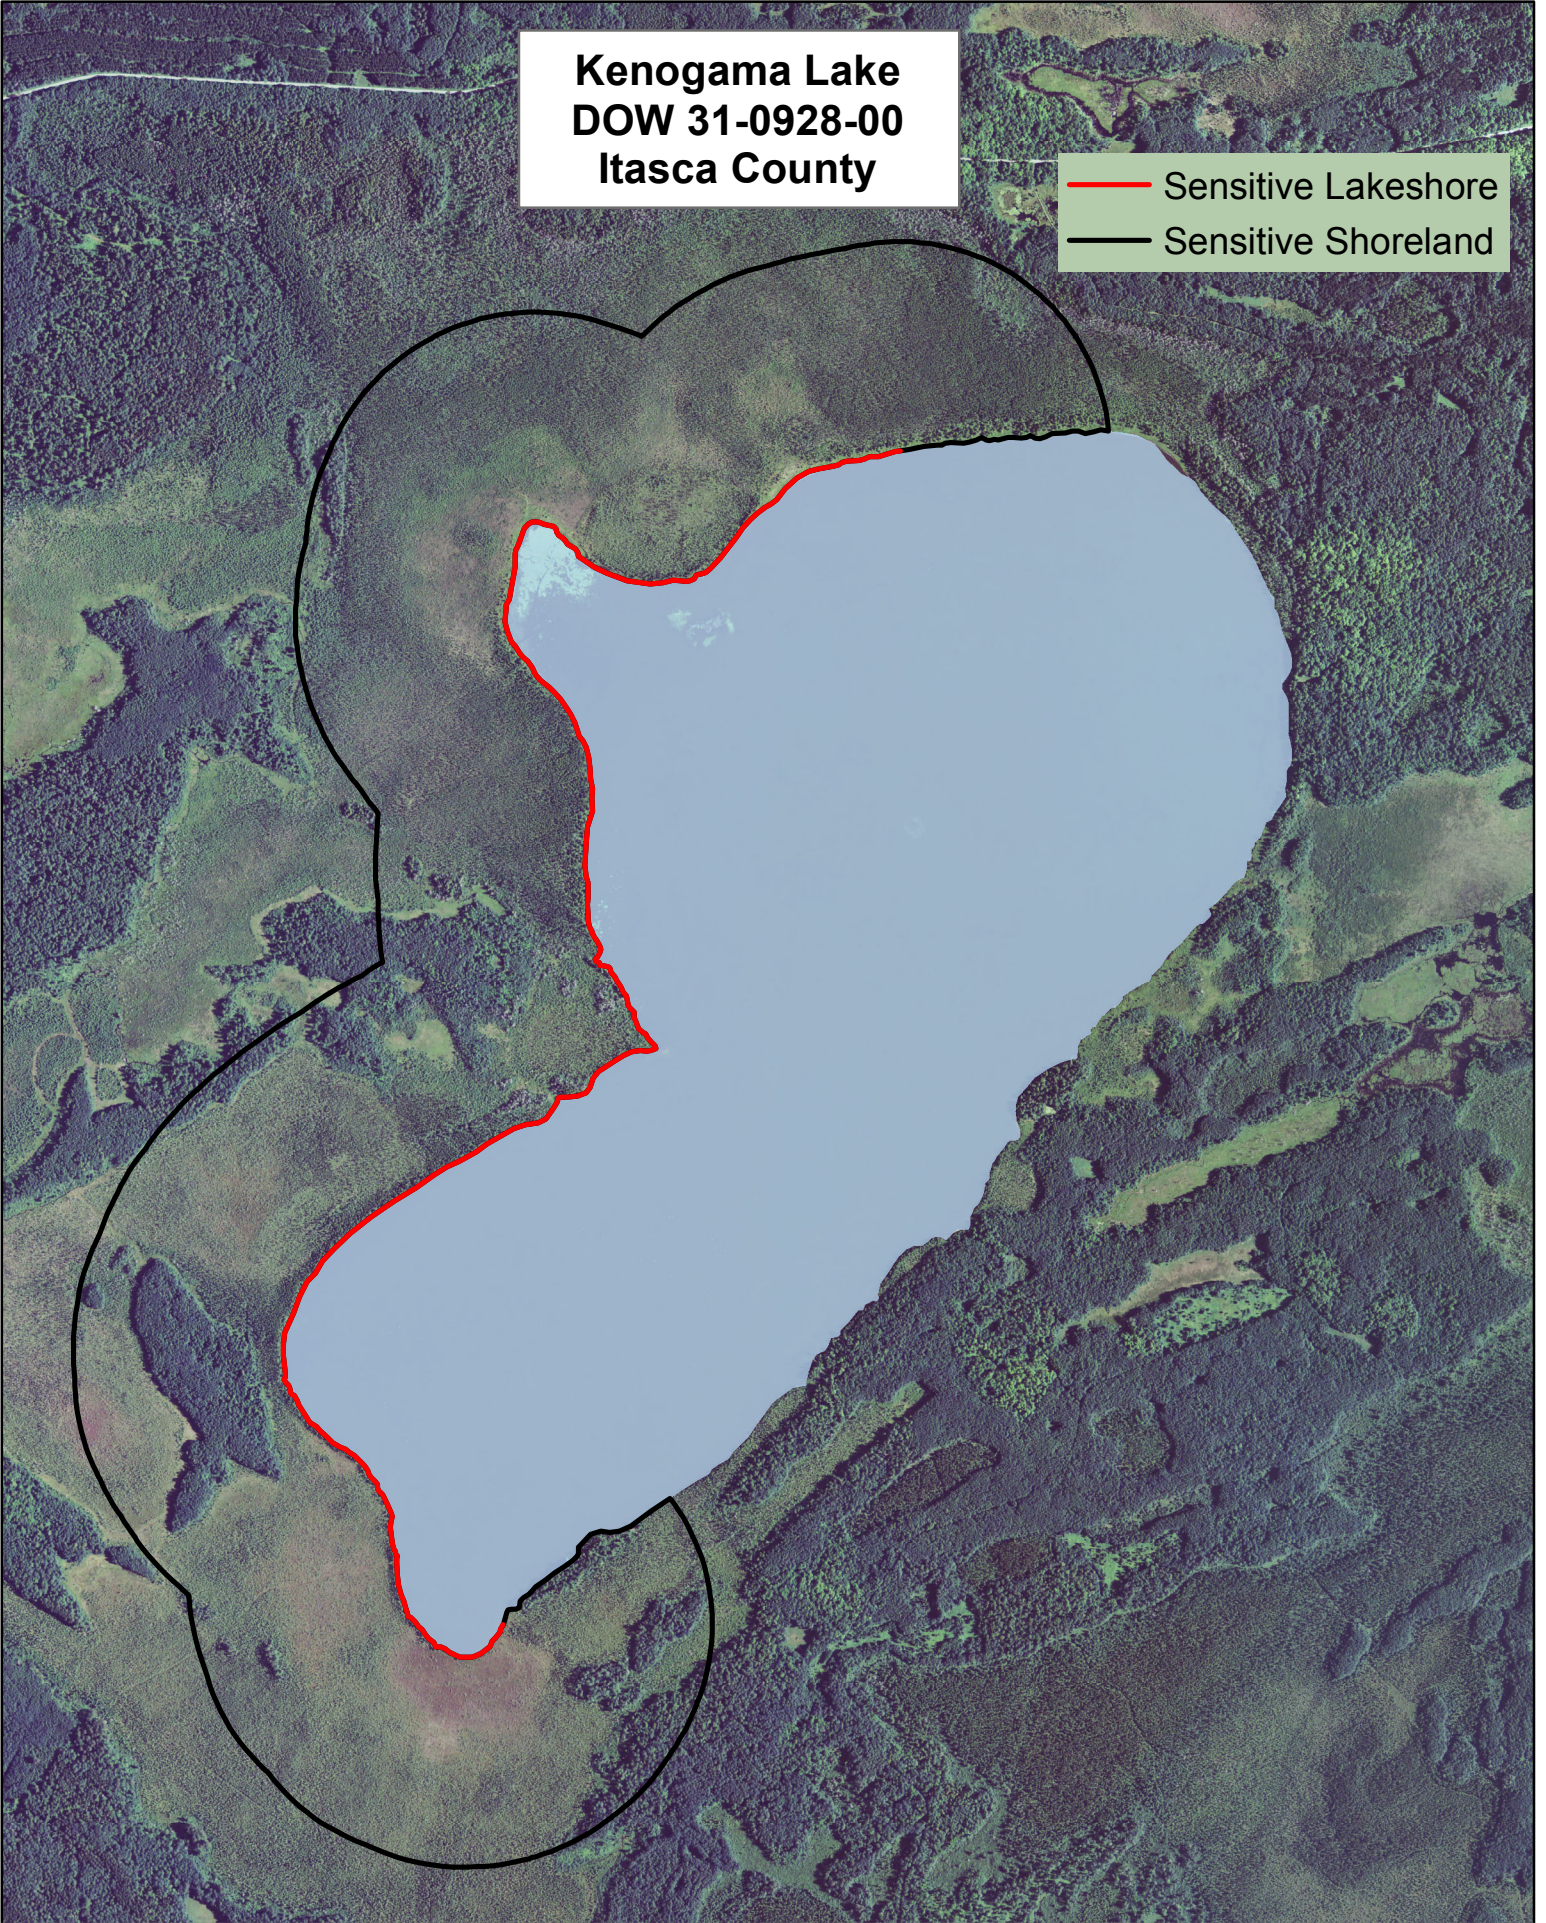

**Kenogama Lake
DOW 31-0928-00
Itasca County**

Sensitivity Index

- 6 Highest
 - 5
 - 4
 - 3
 - 2
 - 1 High
- ↑

Created by:
MN DNR
2014

**Kenogama Lake
DOW 31-0928-00
Itasca County**

-  Sensitive Lakeshore
-  Sensitive Shoreland

N

Created by:
MN DNR
2014