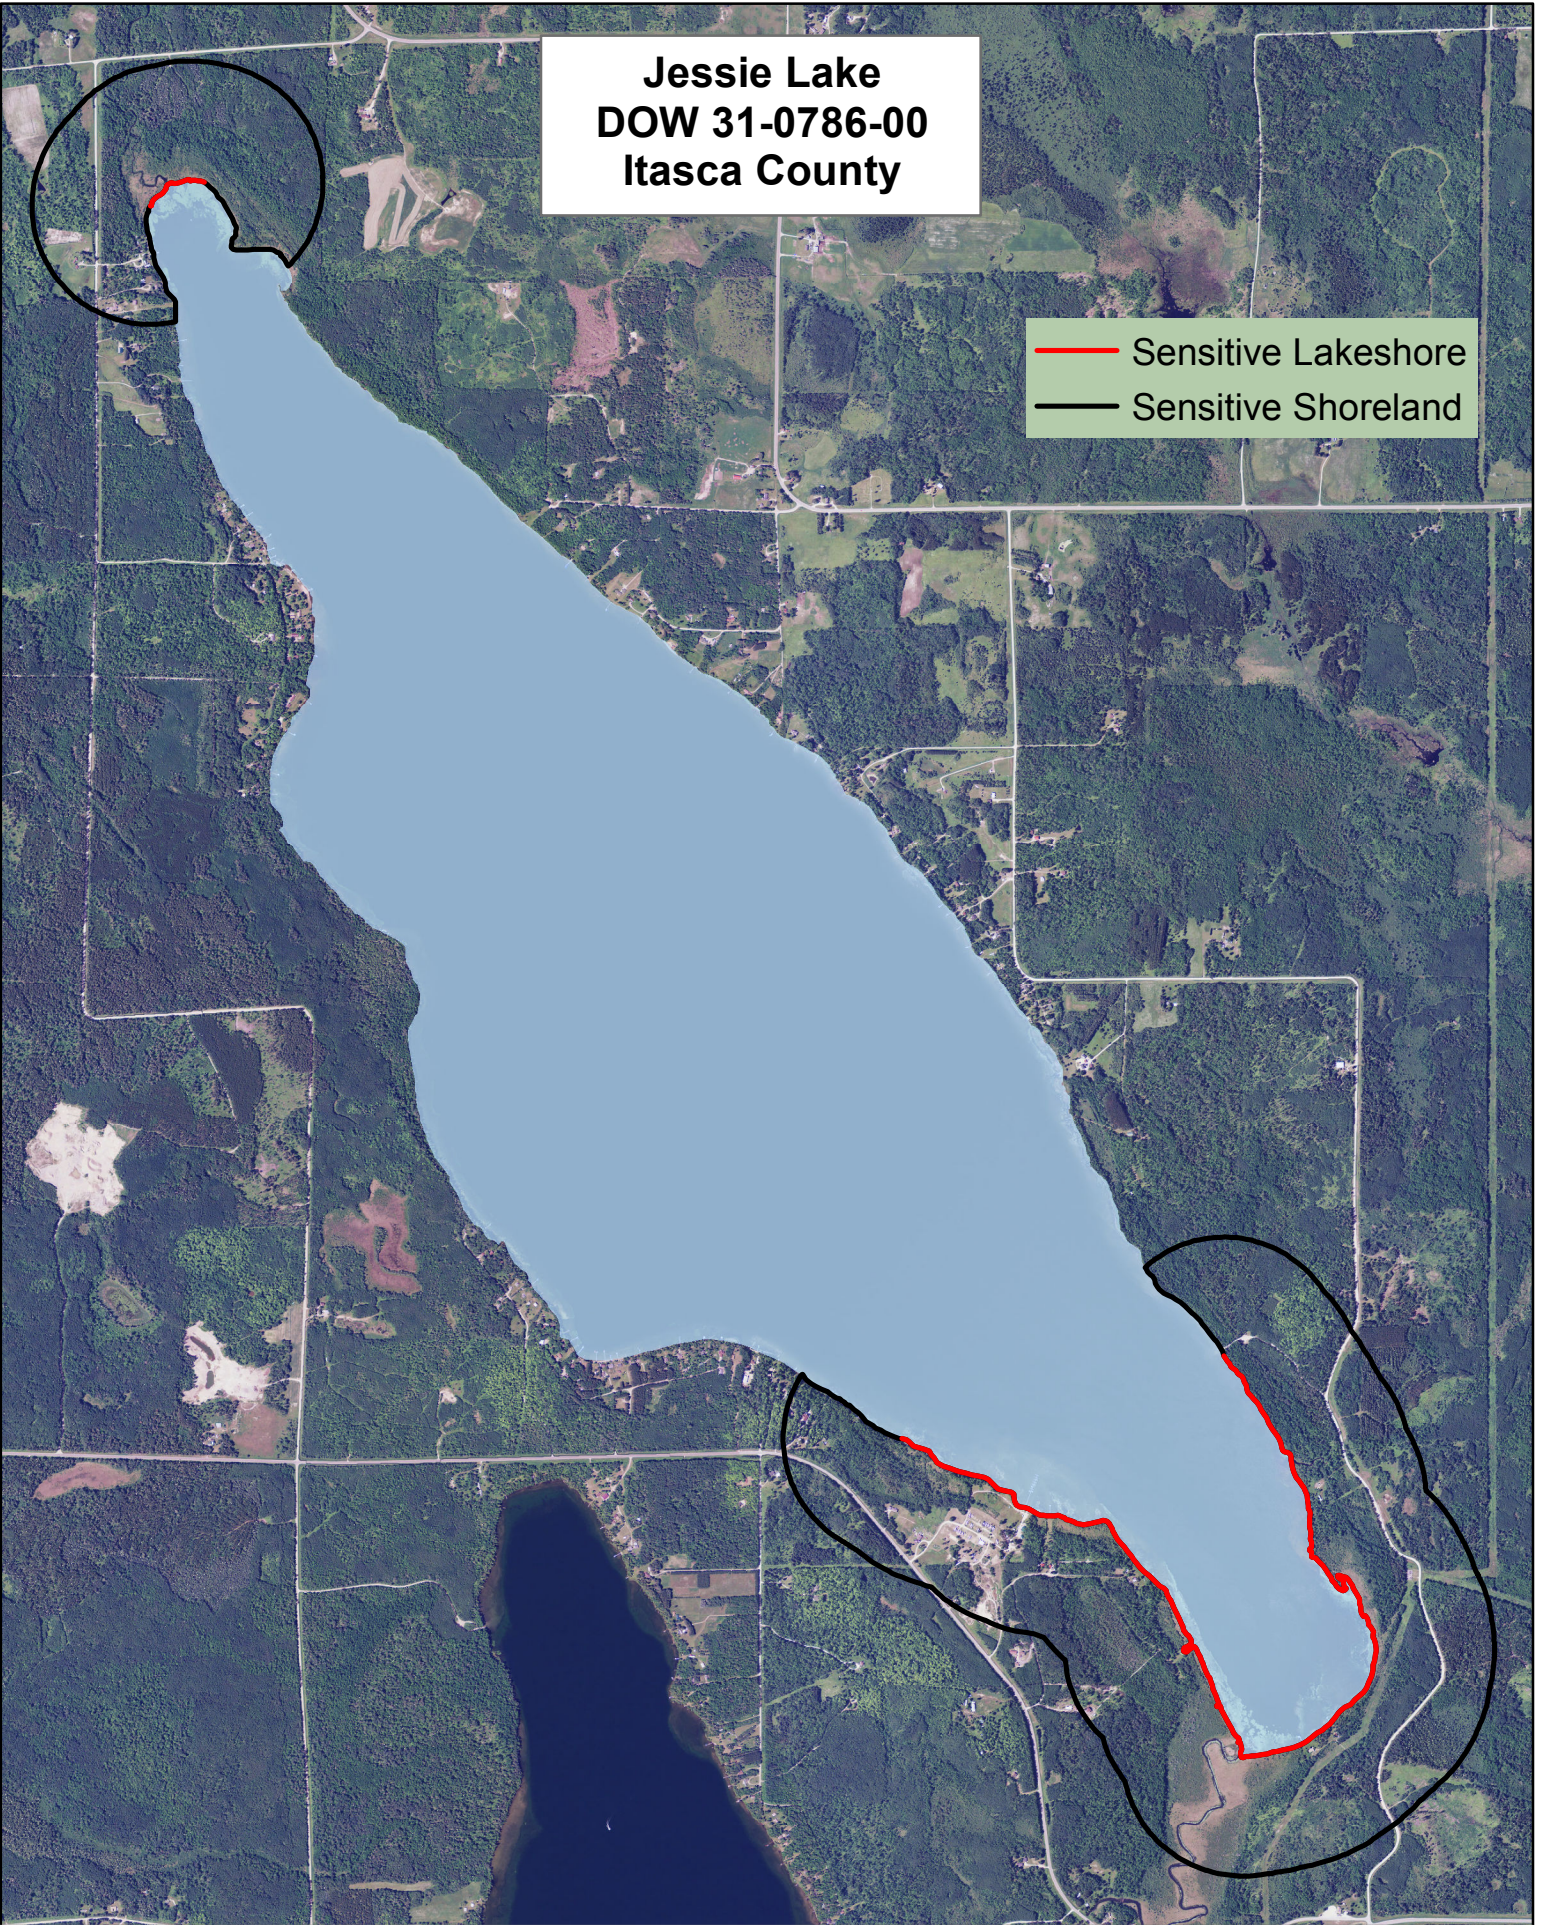

Jessie Lake  
DOW 31-0786-00  
Itasca County

**Sensitivity Index**

- 7-9 Highest
  - 6
  - 4-5
  - 3
  - 2
  - 1
  - 0 High
- ↑

Created by:  
MN DNR  
2014

**Jessie Lake  
DOW 31-0786-00  
Itasca County**

— Sensitive Lakeshore  
— Sensitive Shoreland

0 625 1,250 1,875 2,500 Meters

Created by:  
MN DNR  
2014