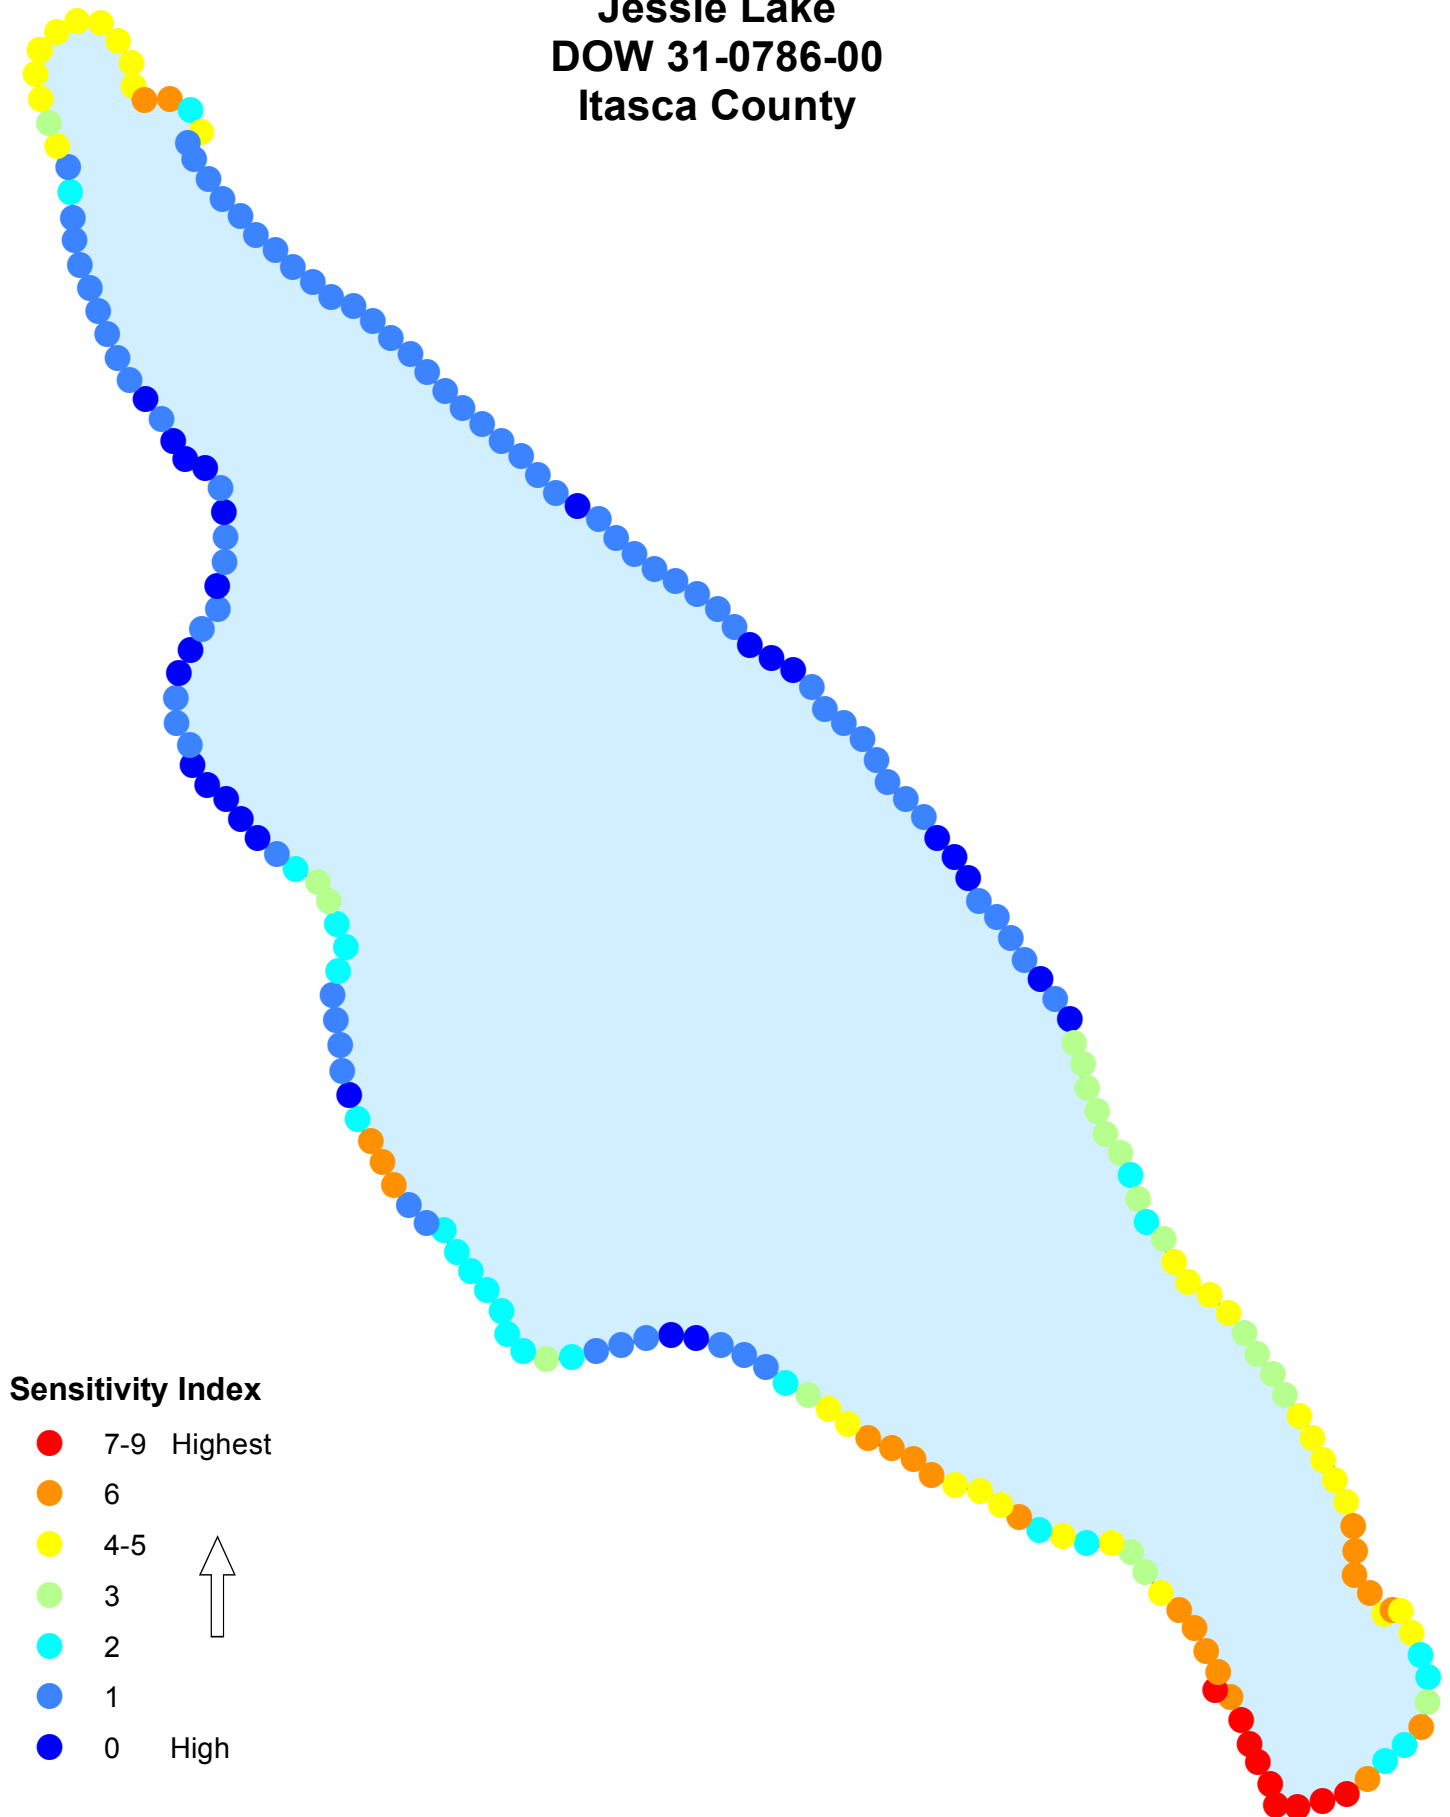

Jessie Lake  
DOW 31-0786-00  
Itasca County

**Sensitivity Index**

- 7-9 Highest
  - 6
  - 4-5
  - 3
  - 2
  - 1
  - 0 High
- ↑

Created by:  
MN DNR  
2014

**Jessie Lake  
DOW 31-0786-00  
Itasca County**

— Sensitive Lakeshore  
— Sensitive Shoreland

0 625 1,250 1,875 2,500 Meters

Created by:  
MN DNR  
2014