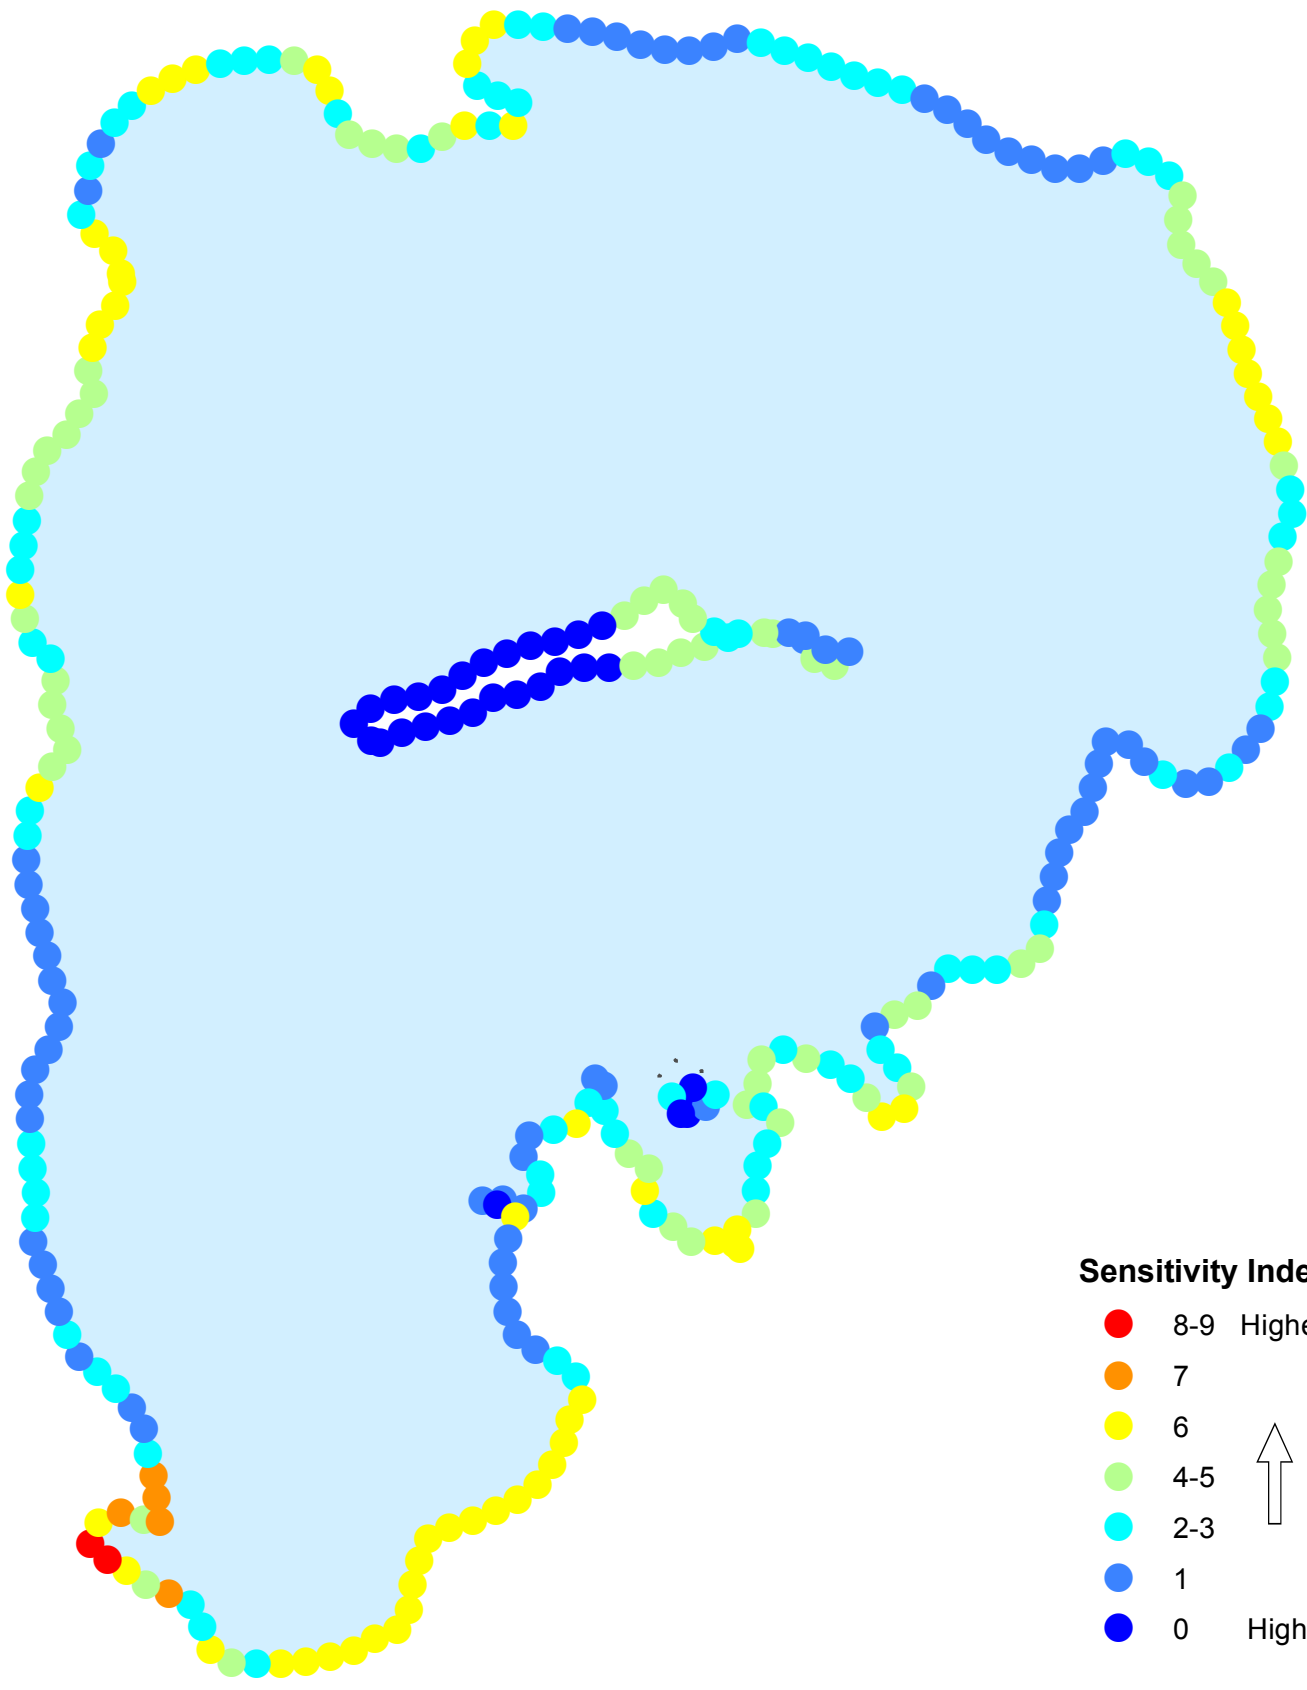

Island Lake
DOW 31-0913-00
Itasca County

Sensitivity Index

- 8-9 Highest
- 7
- 6
- 4-5
- 2-3
- 1
- 0 High

Created by:
MN DNR
2014

**Island Lake
DOW 31-0913-00
Itasca County**

— Sensitive Lakeshore
— Sensitive Shoreland

N

0

625

1,250

1,875

2,500

Meters

Created by:
MN DNR
2014