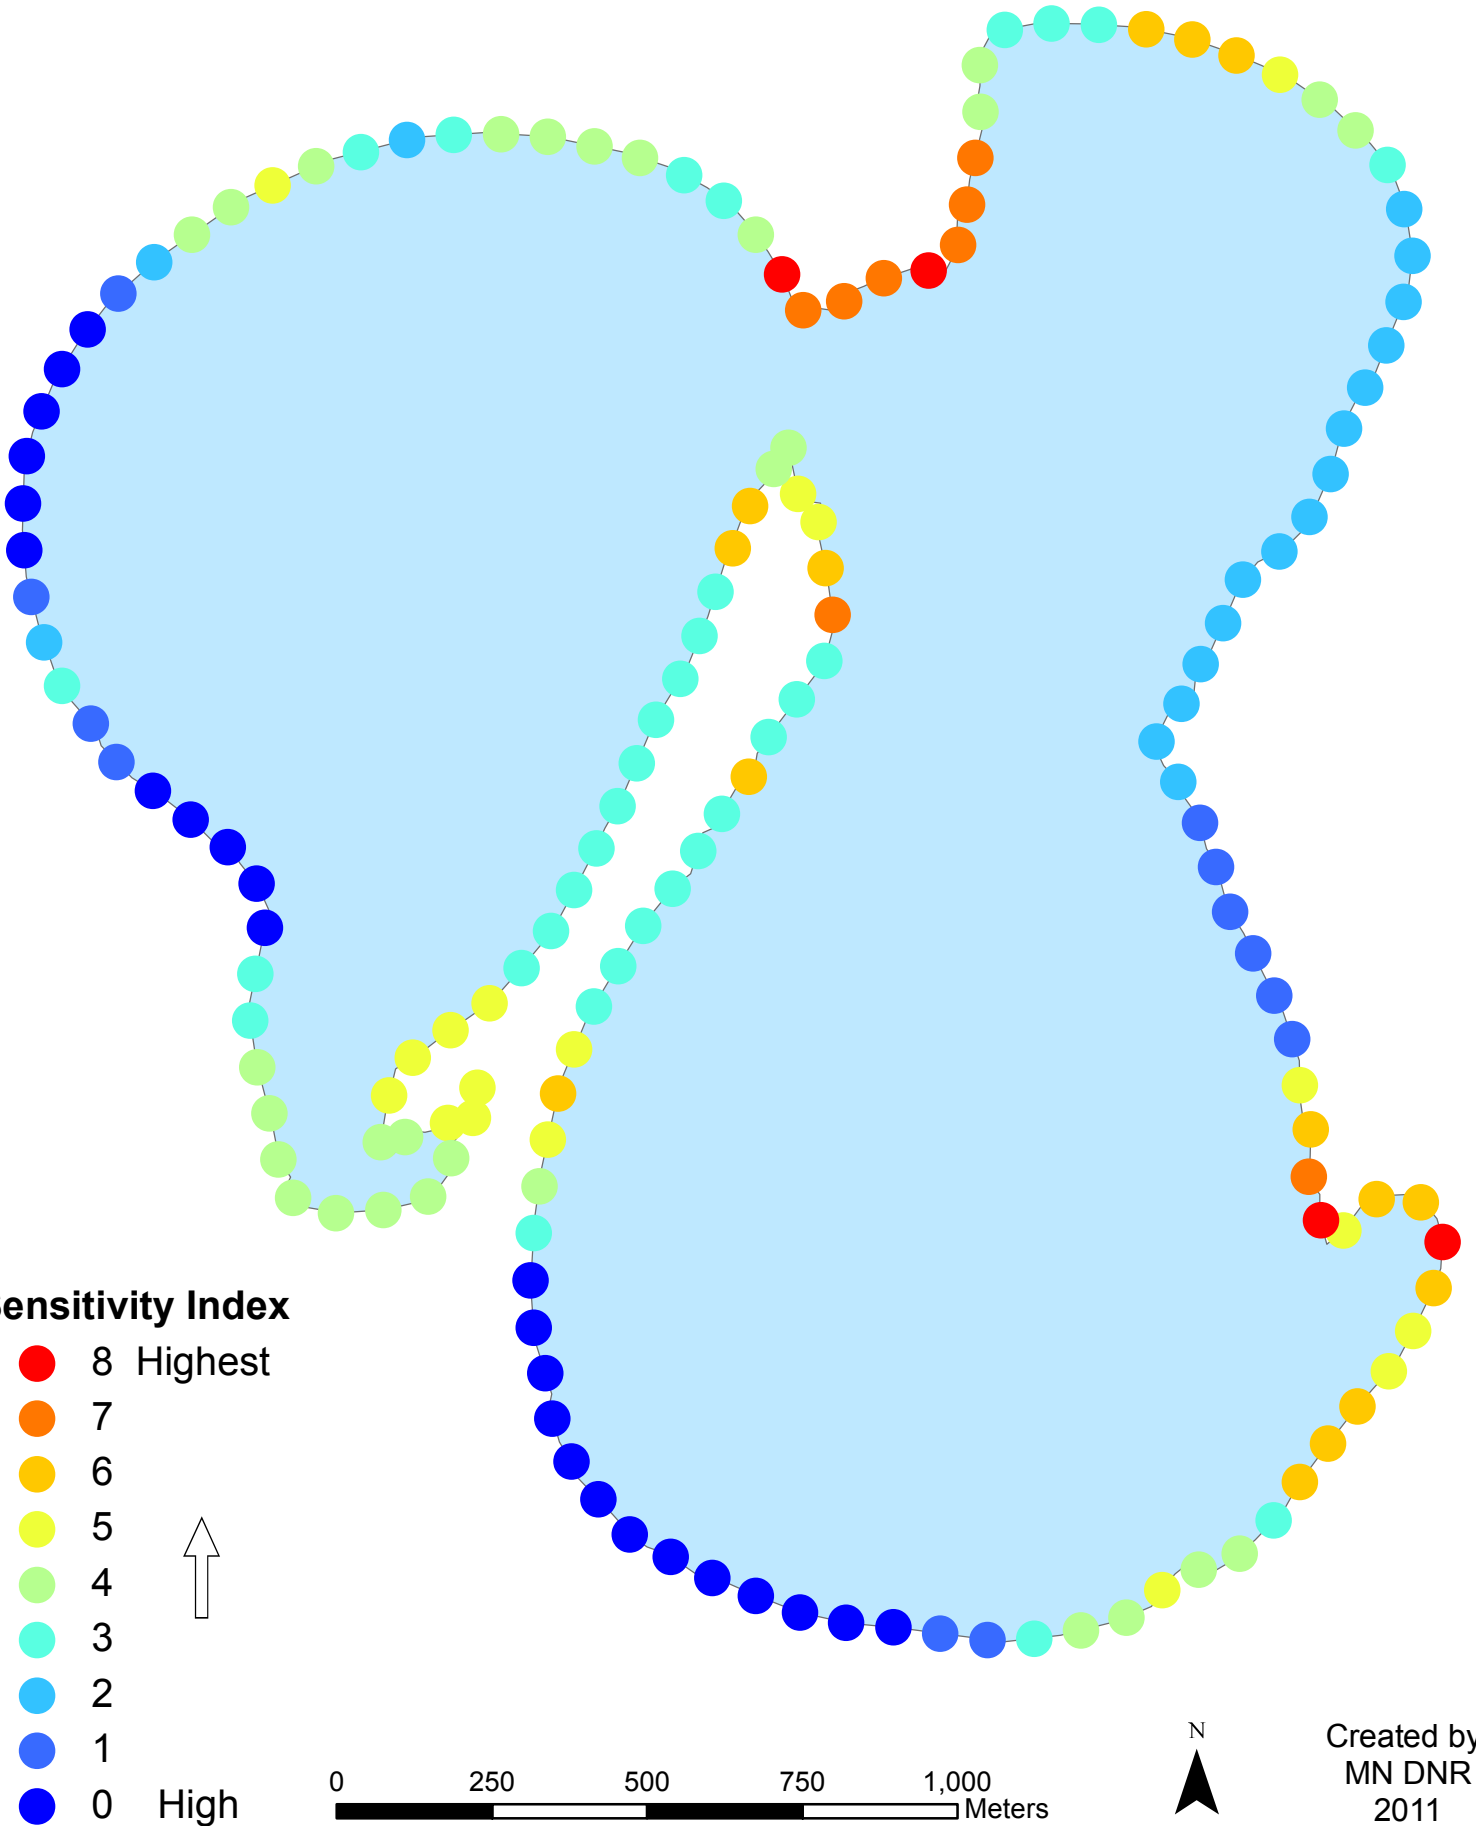

Horseshoe Lake
DOW 18-0251-00
Crow Wing County

**Horseshoe Lake
DOW 18-0251-00
Crow Wing County**

-  Sensitive Lakeshore
-  Sensitive Shoreland

Created by:
MN DNR
2011