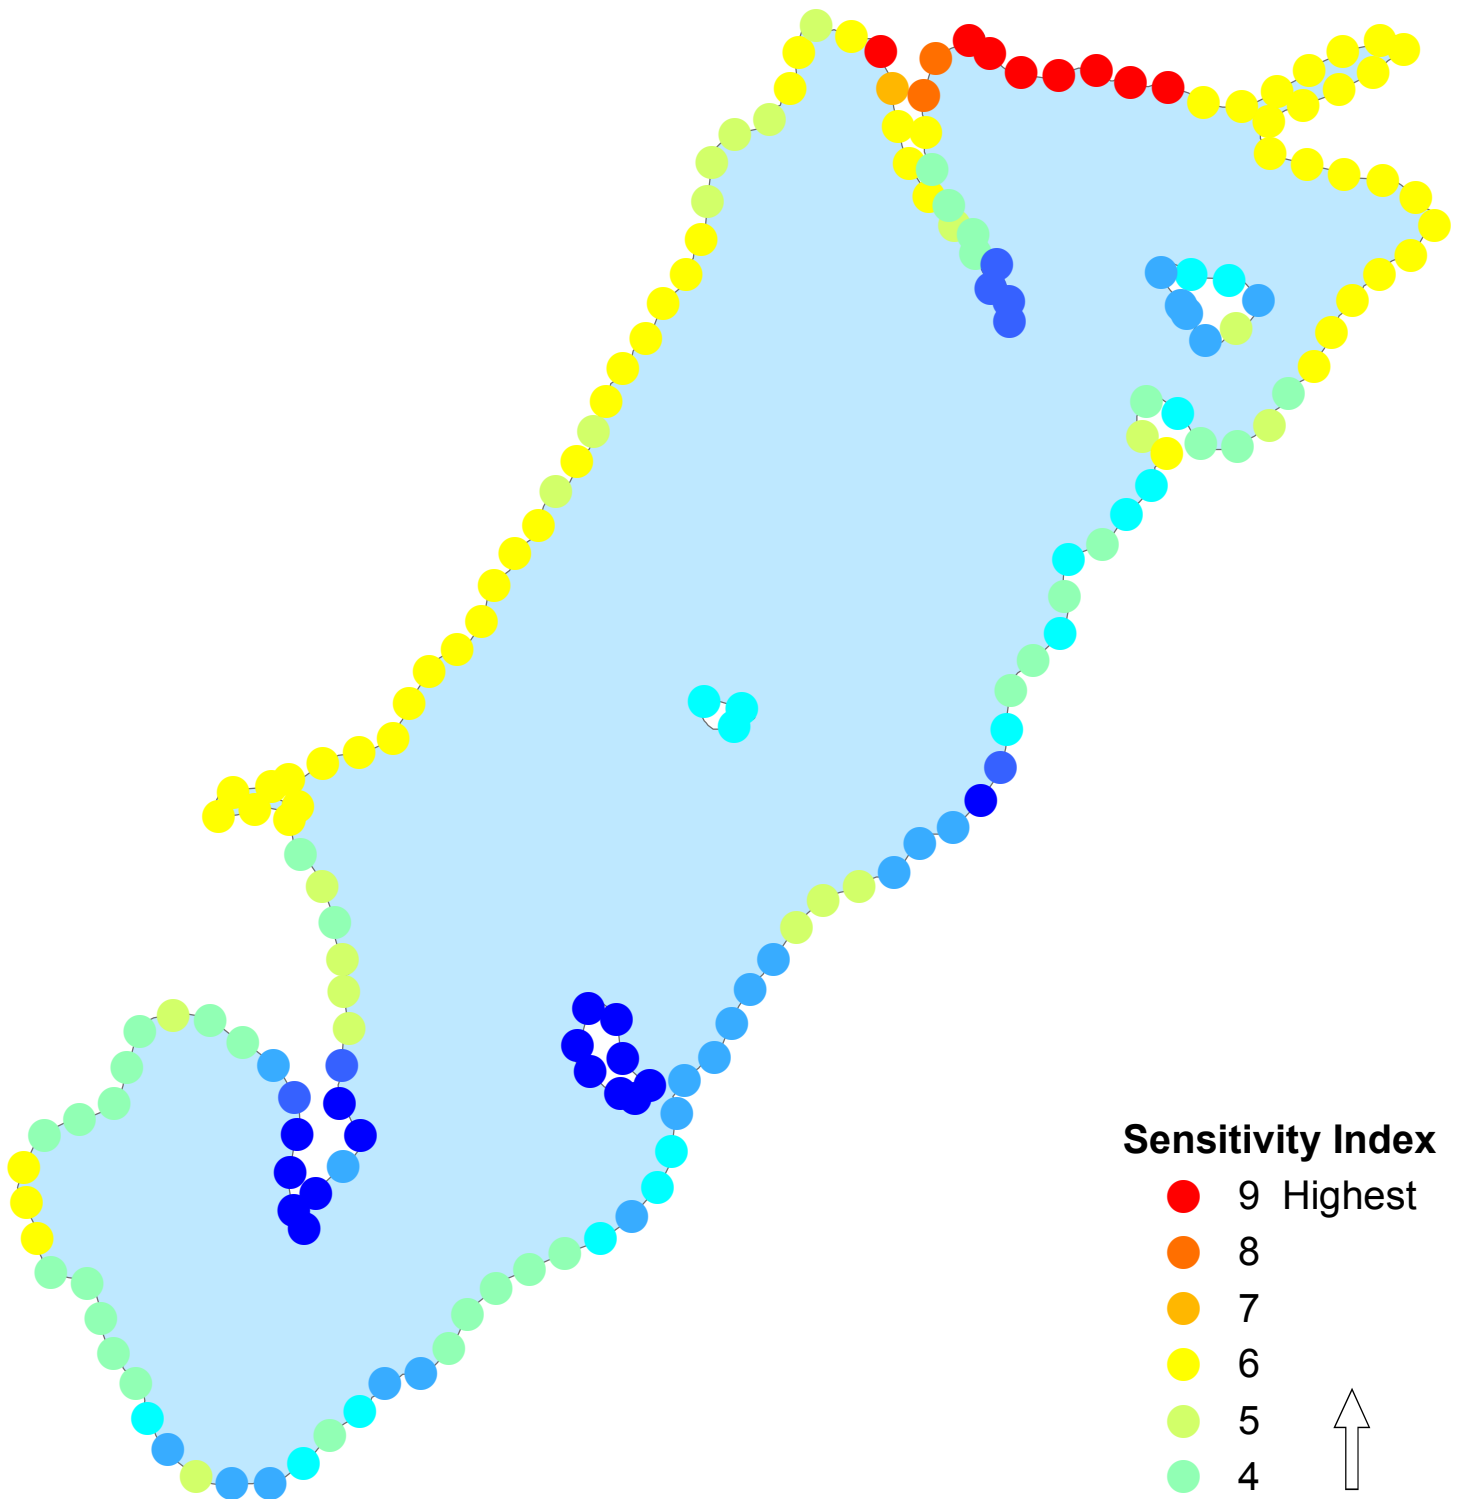

Gun Lake
DOW 01-0099-00
Aitkin County

Sensitivity Index

- 9 Highest
 - 8
 - 7
 - 6
 - 5
 - 4
 - 3
 - 2
 - 1
 - 0 High
- ↑

Created by:
MN DNR
2011

**Gun Lake
DOW 01-0099-00
Aitkin County**

- Sensitive Shoreland
- Sensitive Lakeshore

Created by:
MN DNR
2011