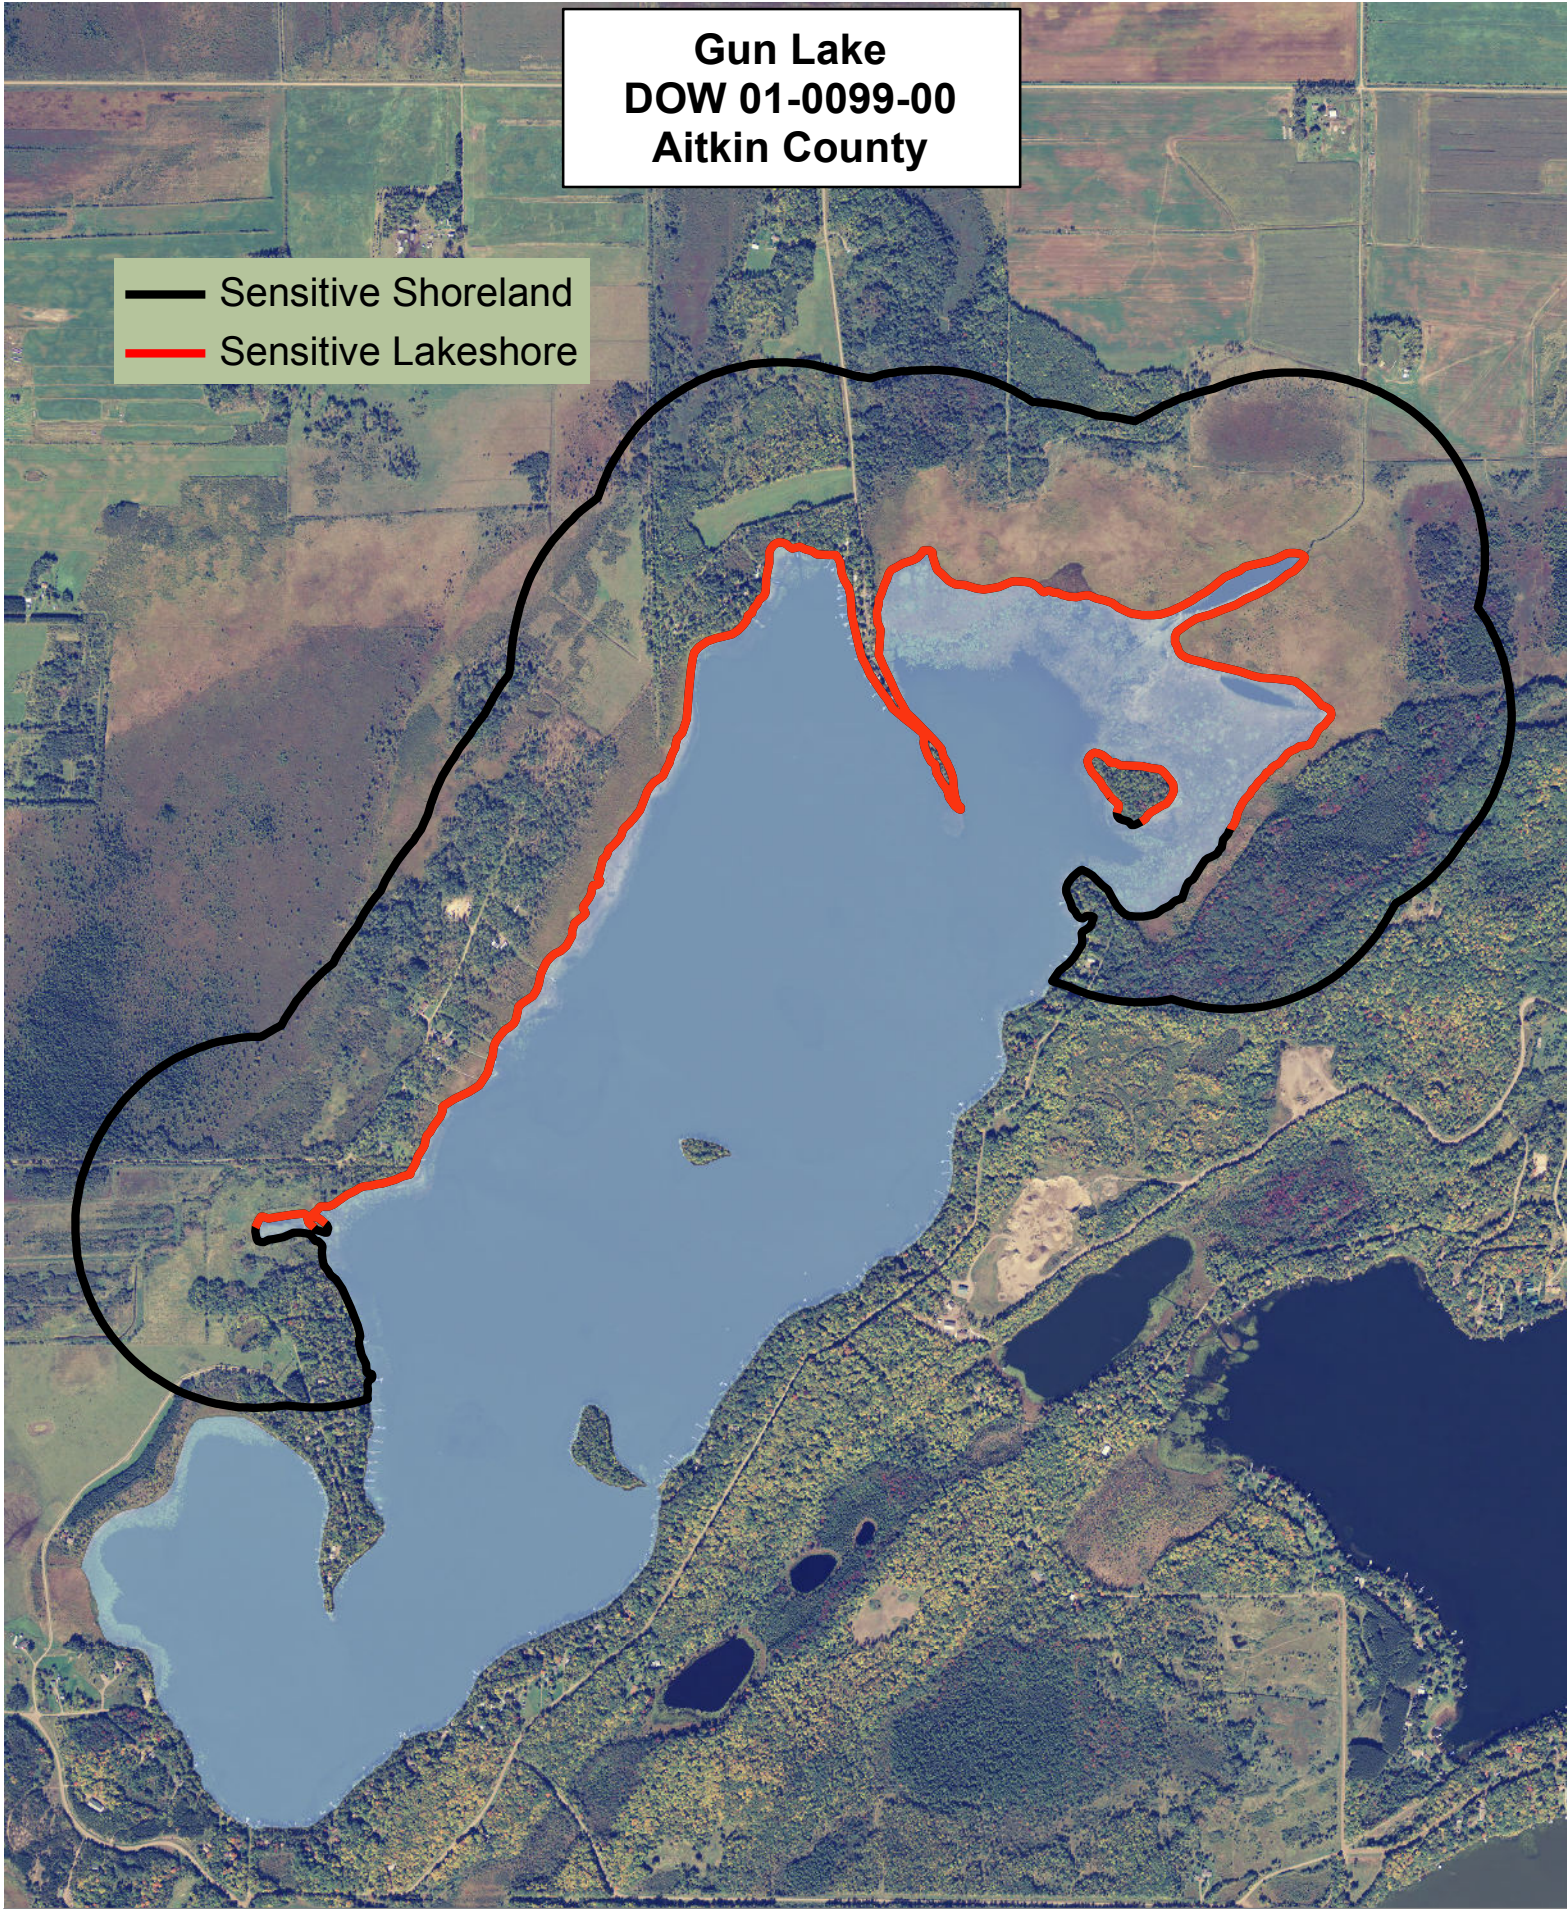

Gun Lake
DOW 01-0099-00
Aitkin County

Sensitivity Index

- 9 Highest
 - 8
 - 7
 - 6
 - 5
 - 4
 - 3
 - 2
 - 1
 - 0 High
- ↑

Created by:
MN DNR
2011

**Gun Lake
DOW 01-0099-00
Aitkin County**

- Sensitive Shoreland
- Sensitive Lakeshore

Created by:
MN DNR
2011