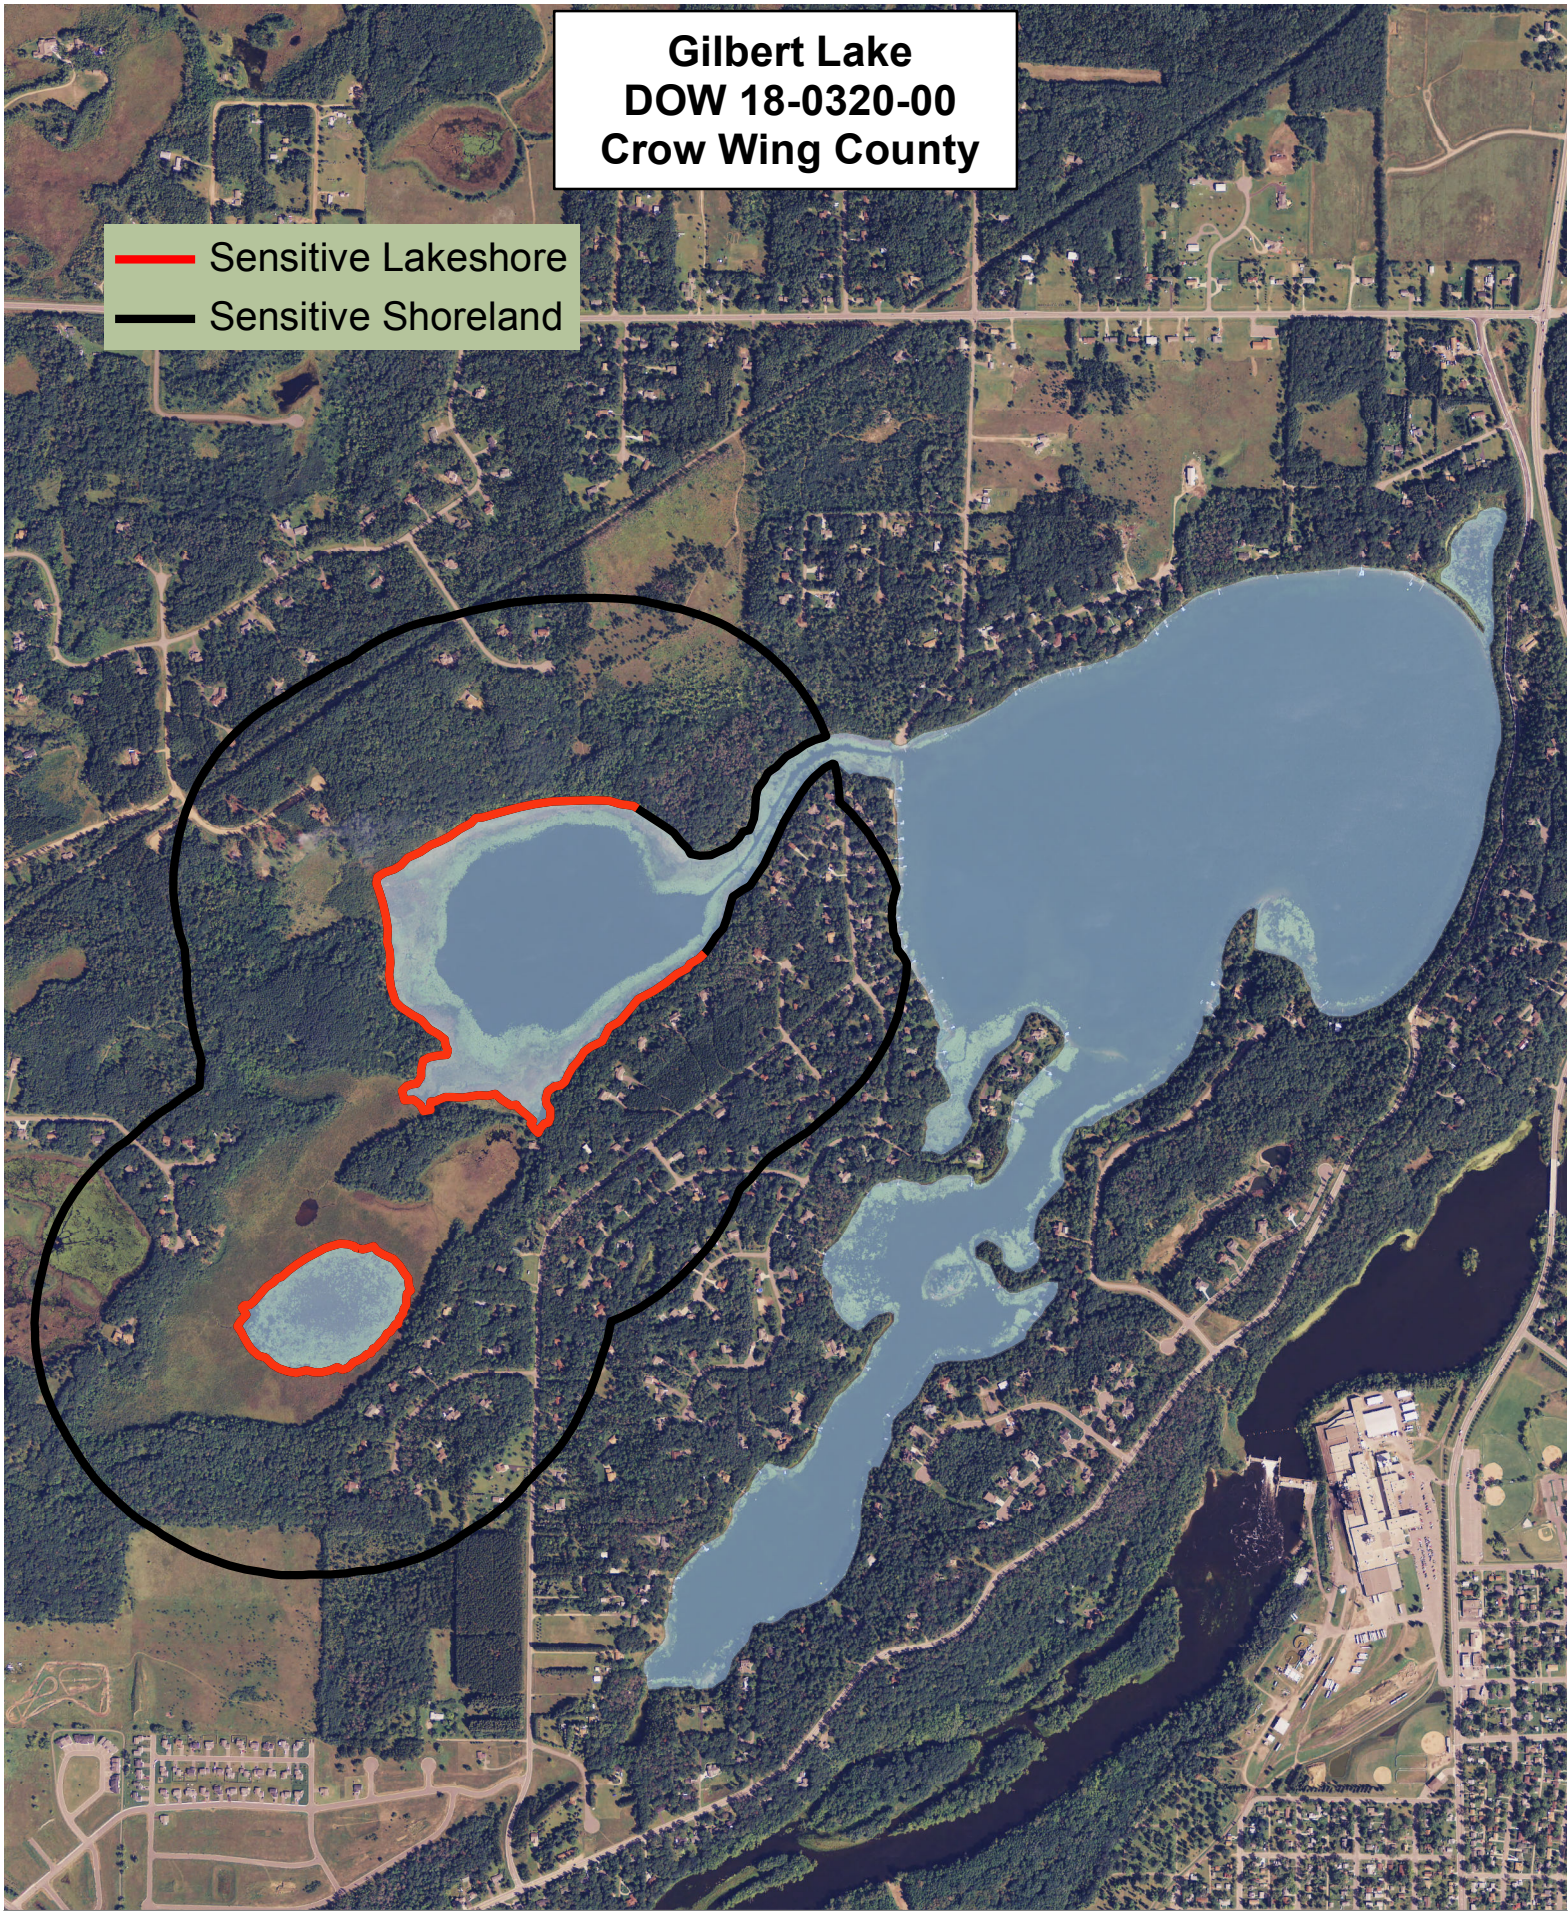

Gilbert Lake
DOW 18-0320-00
Crow Wing County

Sensitivity Index

- 6 Highest
- 5
- 4
- 3
- 2
- 1
- 0 High

Created by:
MN DNR
2011

**Gilbert Lake
DOW 18-0320-00
Crow Wing County**

-  Sensitive Lakeshore
-  Sensitive Shoreland

N

0 250 500 750 1,000 Meters

Created by:
MN DNR
2011