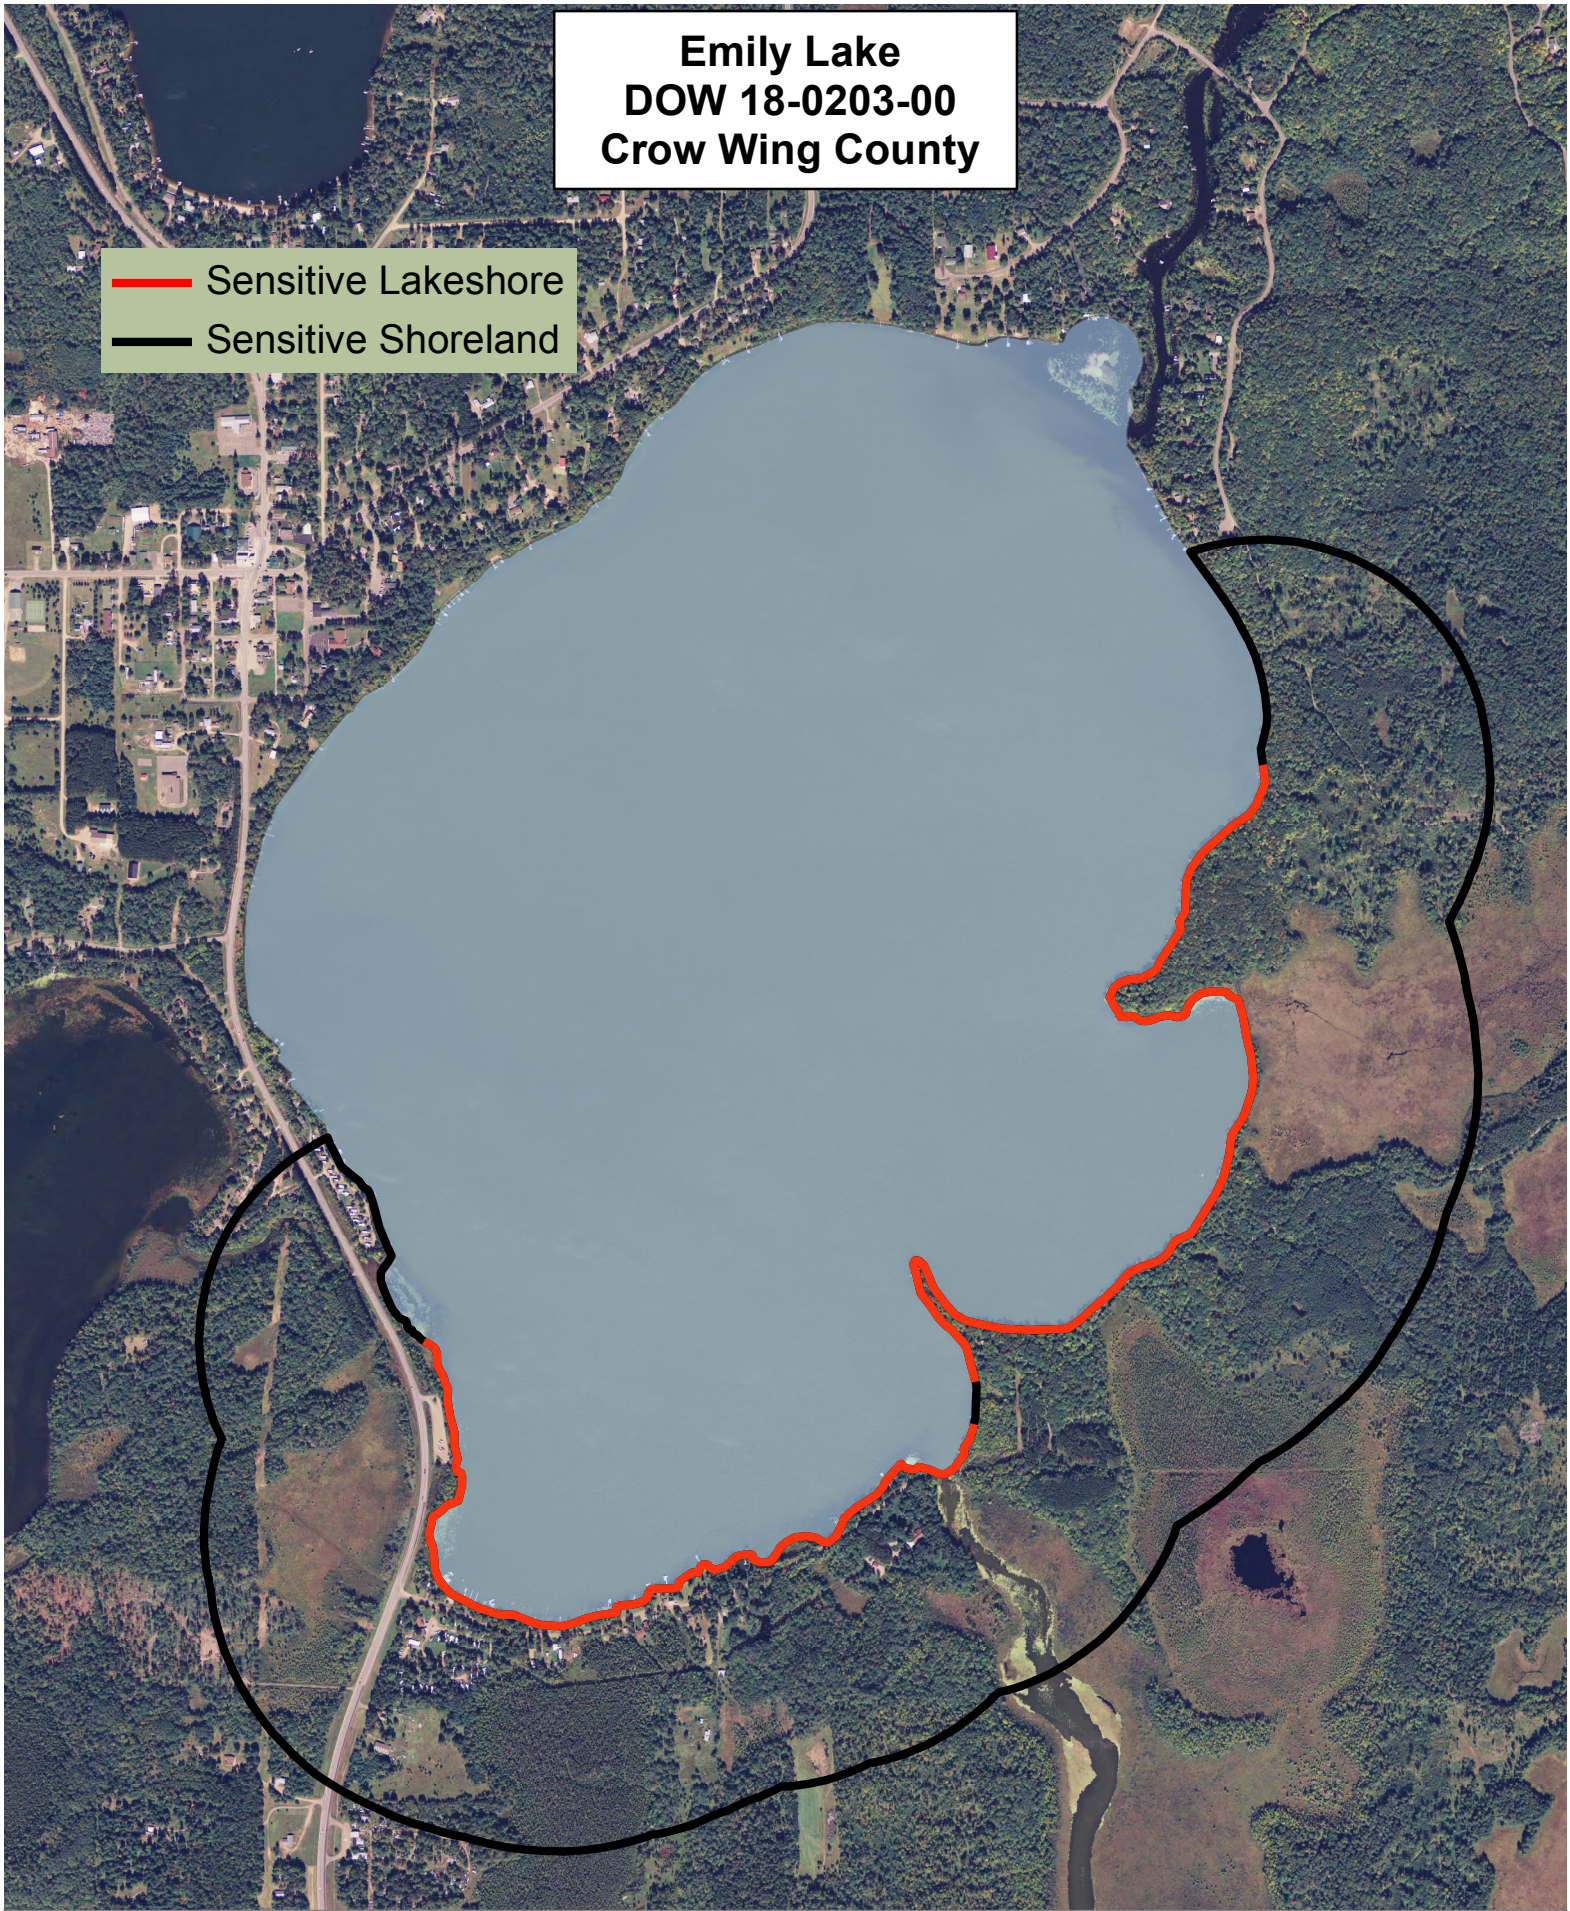

**Emily Lake
DOW 18-0203-00
Crow Wing County**

Sensitivity Index

- 3 Highest
- 2
- 1
- 0 High

Created by:
MN DNR
2011

**Emily Lake
DOW 18-0203-00
Crow Wing County**

-  Sensitive Lakeshore
-  Sensitive Shoreland

Created by:
MN DNR
2011