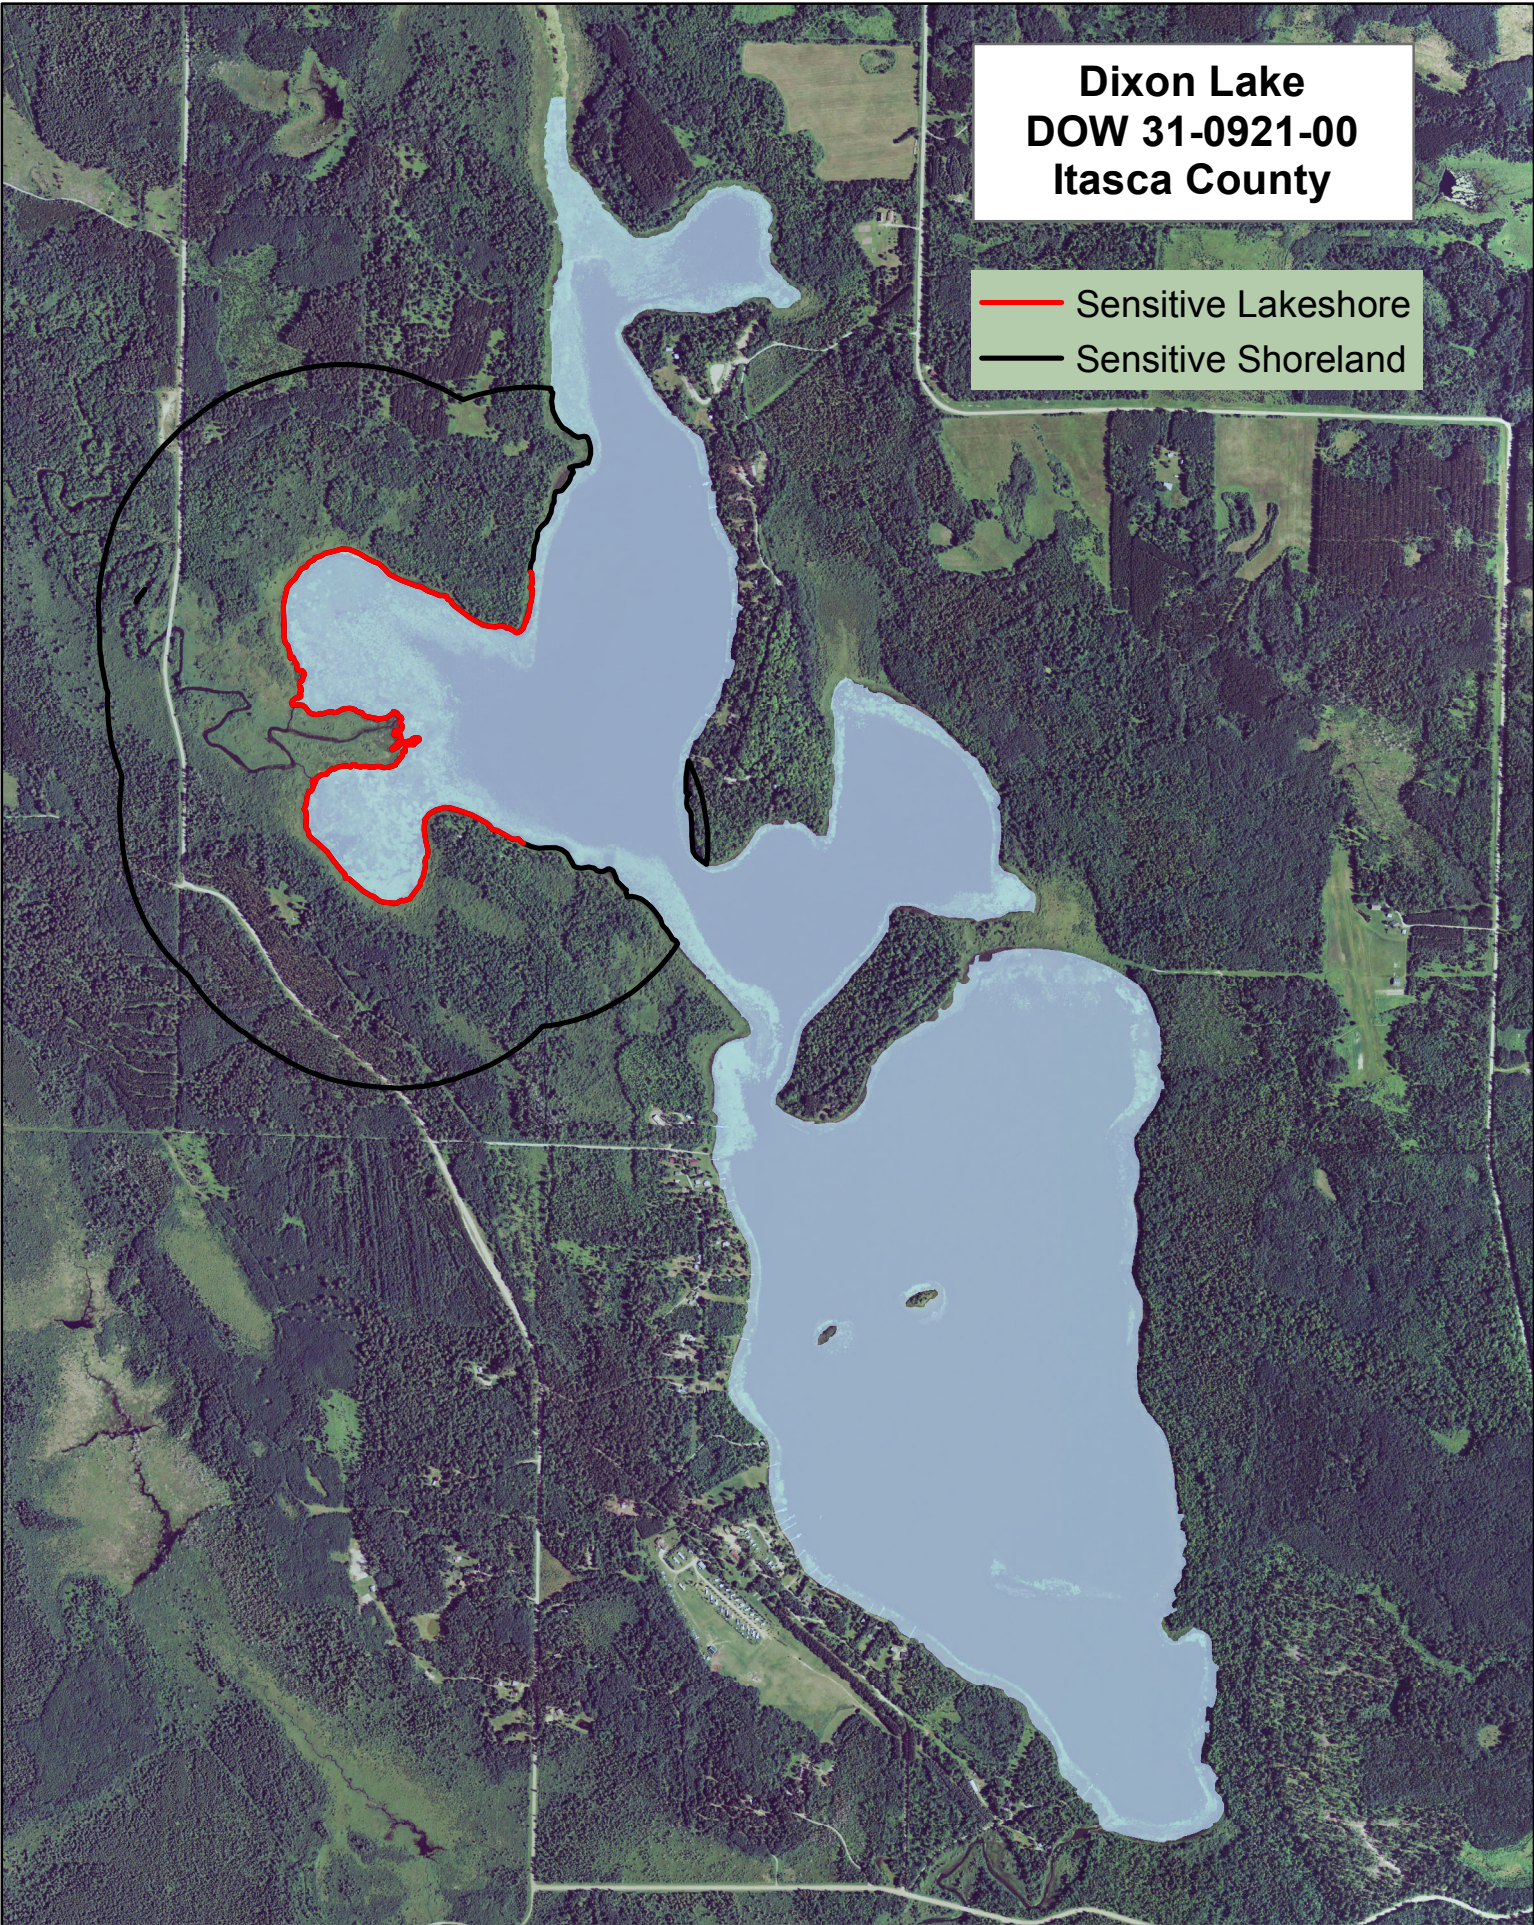

Dixon Lake
DOW 31-0921-00
Itasca County

Sensitivity Index

- 6 Highest
 - 5
 - 4
 - 3
 - 2
 - 1
 - 0 High
- ↑

**Dixon Lake
DOW 31-0921-00
Itasca County**

-  Sensitive Lakeshore
-  Sensitive Shoreland

Created by:
MN DNR
2014