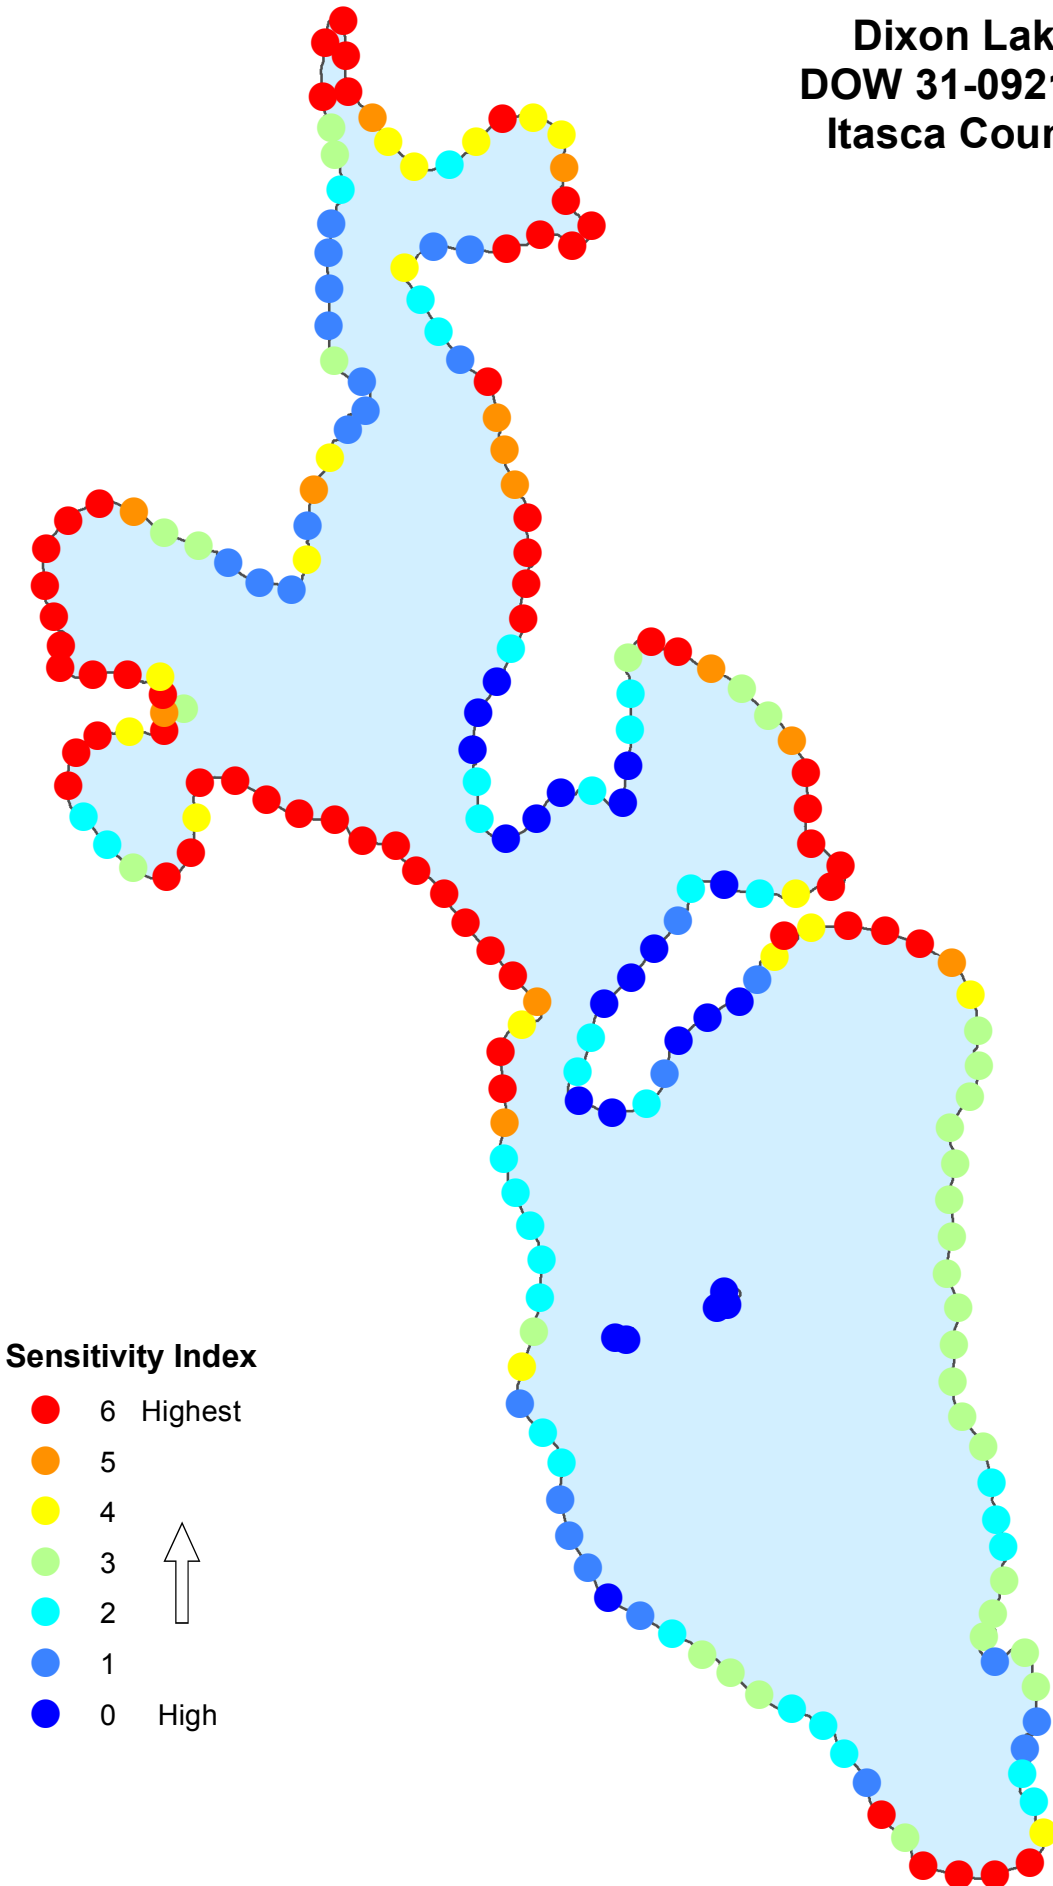

Dixon Lake
DOW 31-0921-00
Itasca County

Sensitivity Index

- 6 Highest
 - 5
 - 4
 - 3
 - 2
 - 1
 - 0 High
- ↑

**Dixon Lake
DOW 31-0921-00
Itasca County**

-  Sensitive Lakeshore
-  Sensitive Shoreland

Created by:
MN DNR
2014