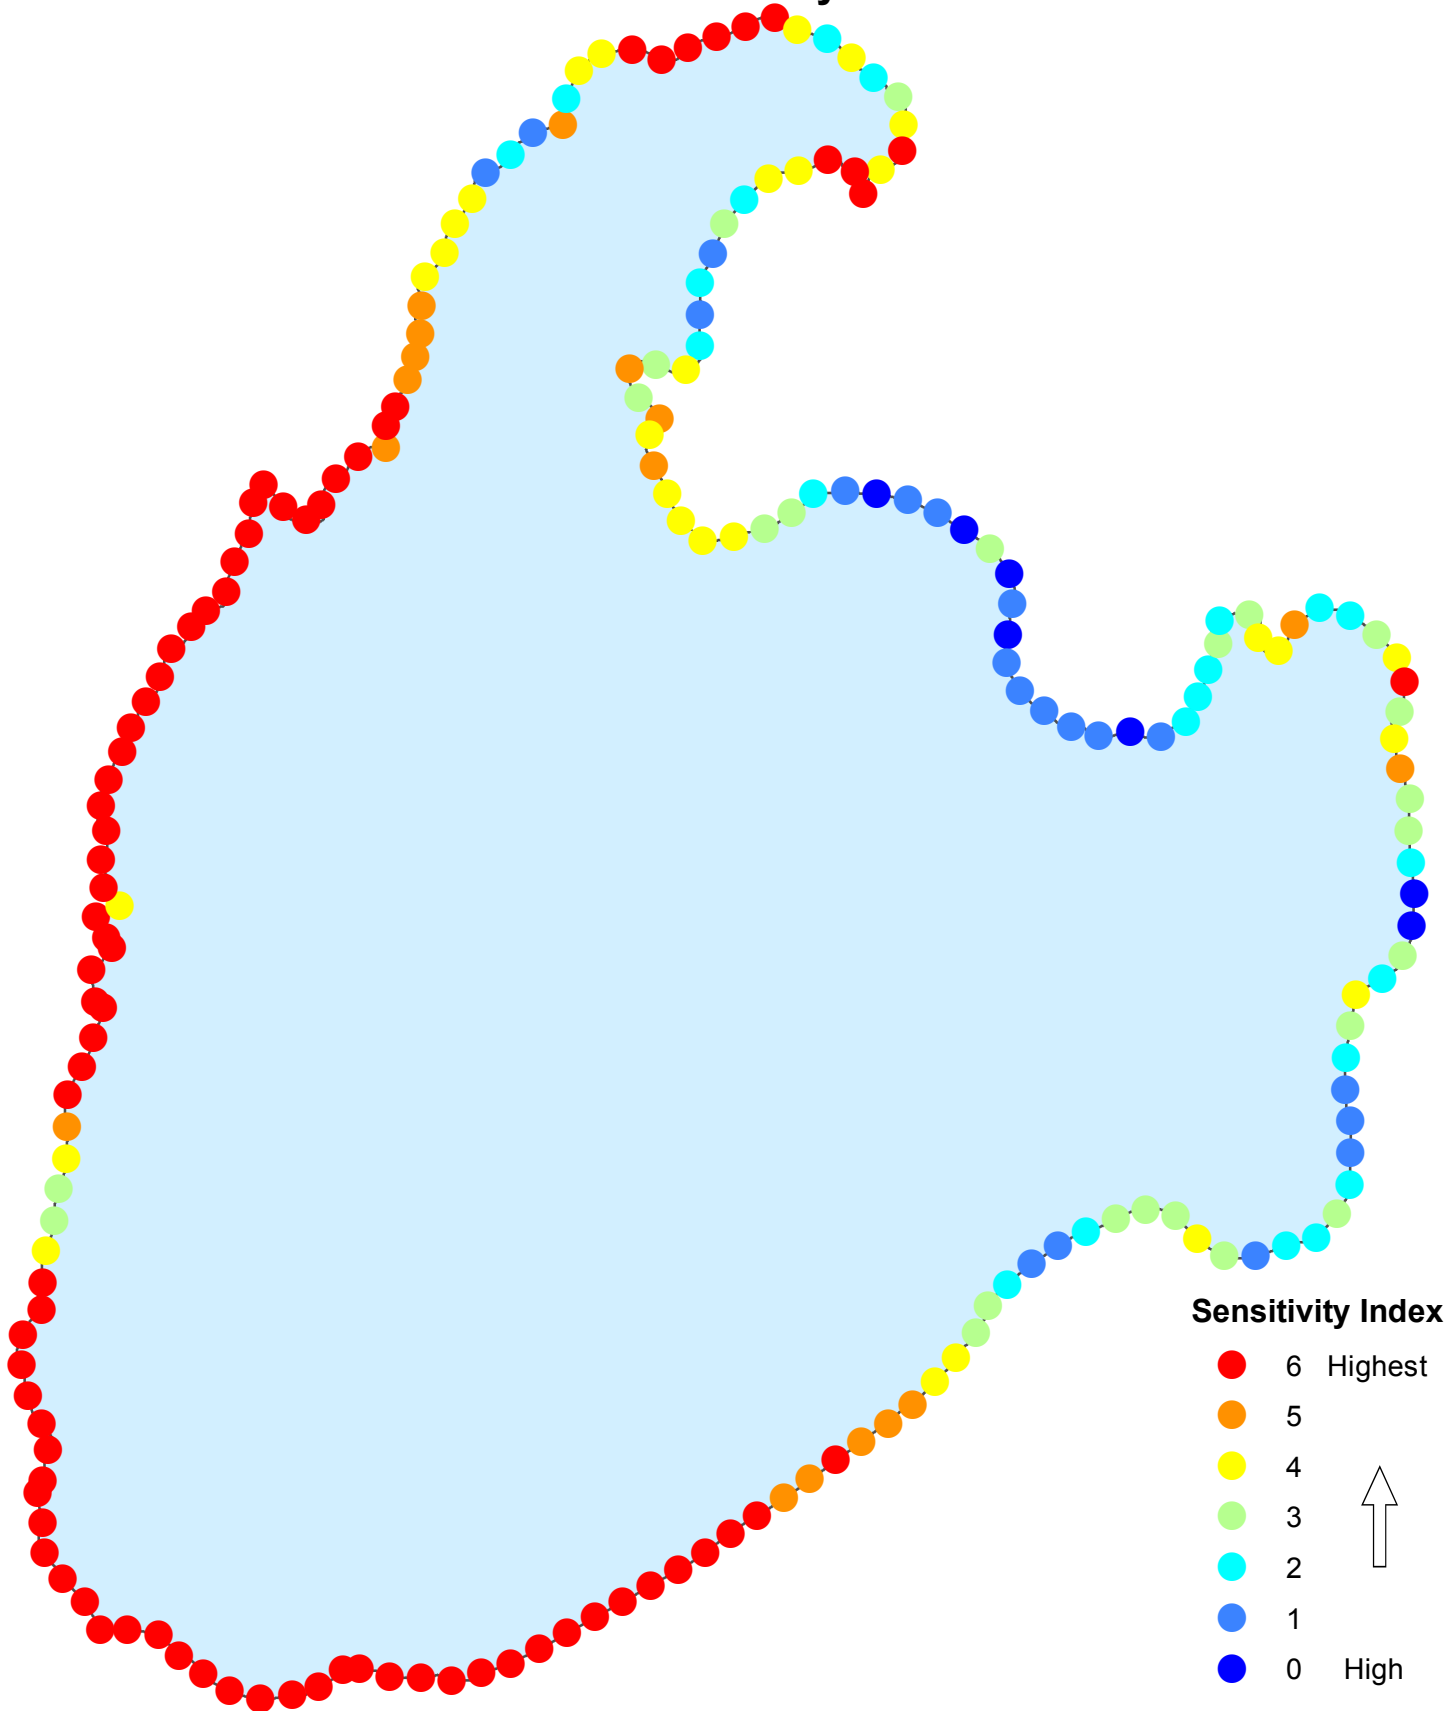

Deer Lake
DOW 31-0334-00
Itasca County

Sensitivity Index

- 6 Highest
 - 5
 - 4
 - 3
 - 2
 - 1
 - 0 High
- ↑

Created by:
MN DNR
2014

**Deer Lake
DOW 31-0334-00
Itasca County**

-  Sensitive Lakeshore
-  Sensitive Shoreland

Created by:
MN DNR
2014