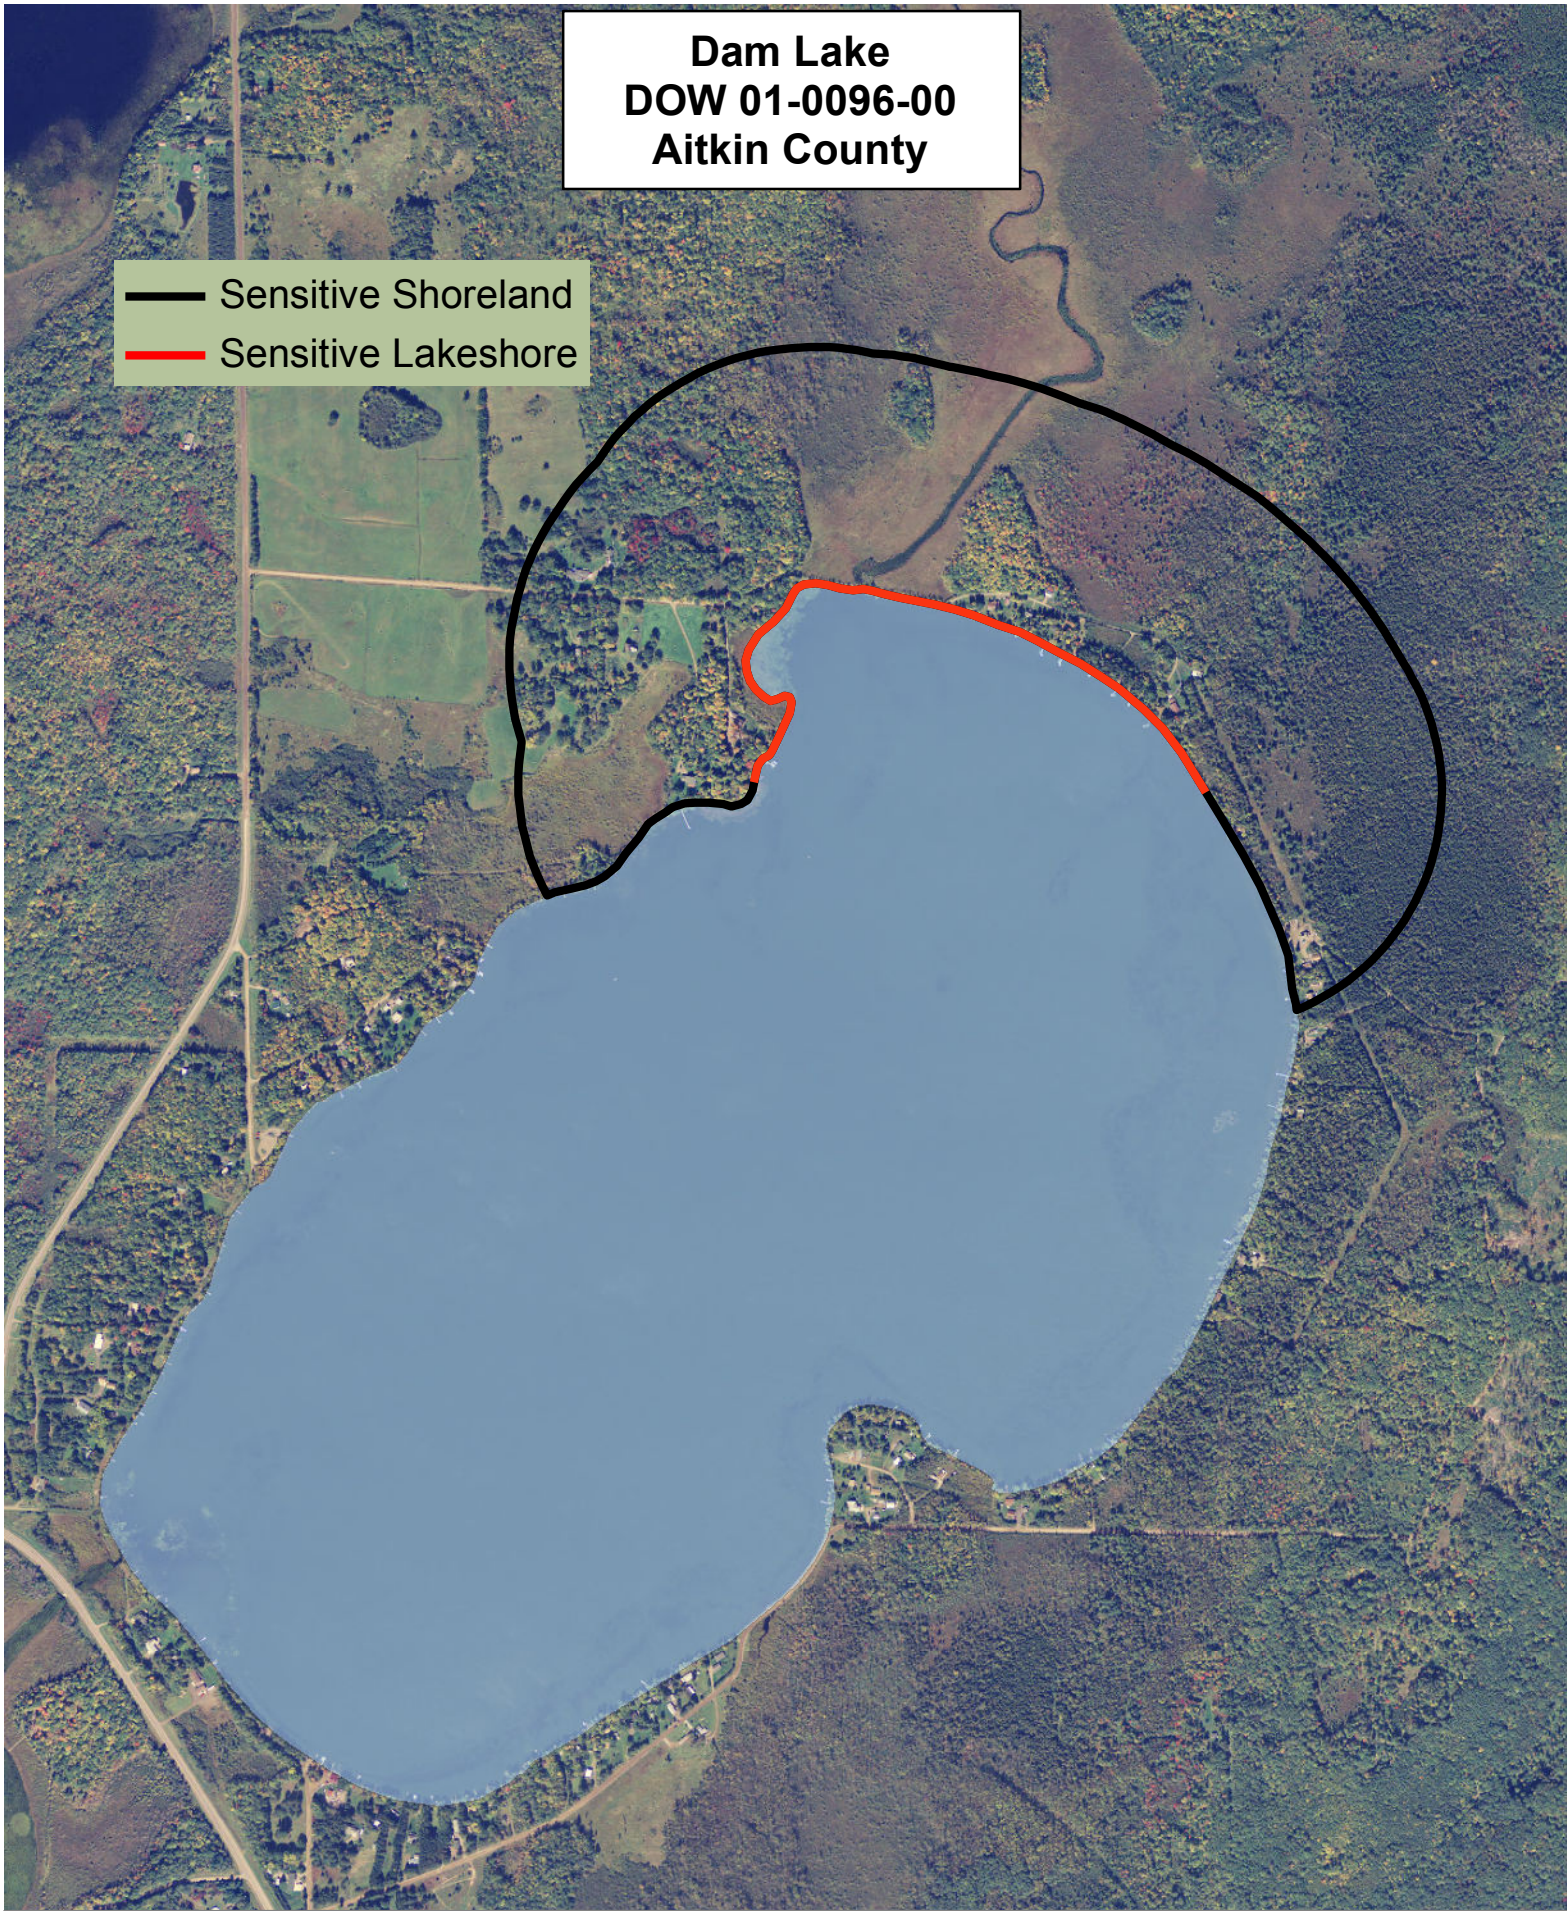

Dam Lake
DOW 01-0096-00
Aitkin County

Sensitivity Index

- 9 Highest
 - 8
 - 7
 - 6
 - 5
 - 4
 - 3
 - 2 High
- ↑

Created by:
MN DNR
2011

0 125 250 375 500
Meters

**Dam Lake
DOW 01-0096-00
Aitkin County**

-  Sensitive Shoreland
-  Sensitive Lakeshore

Created by:
MN DNR
2011