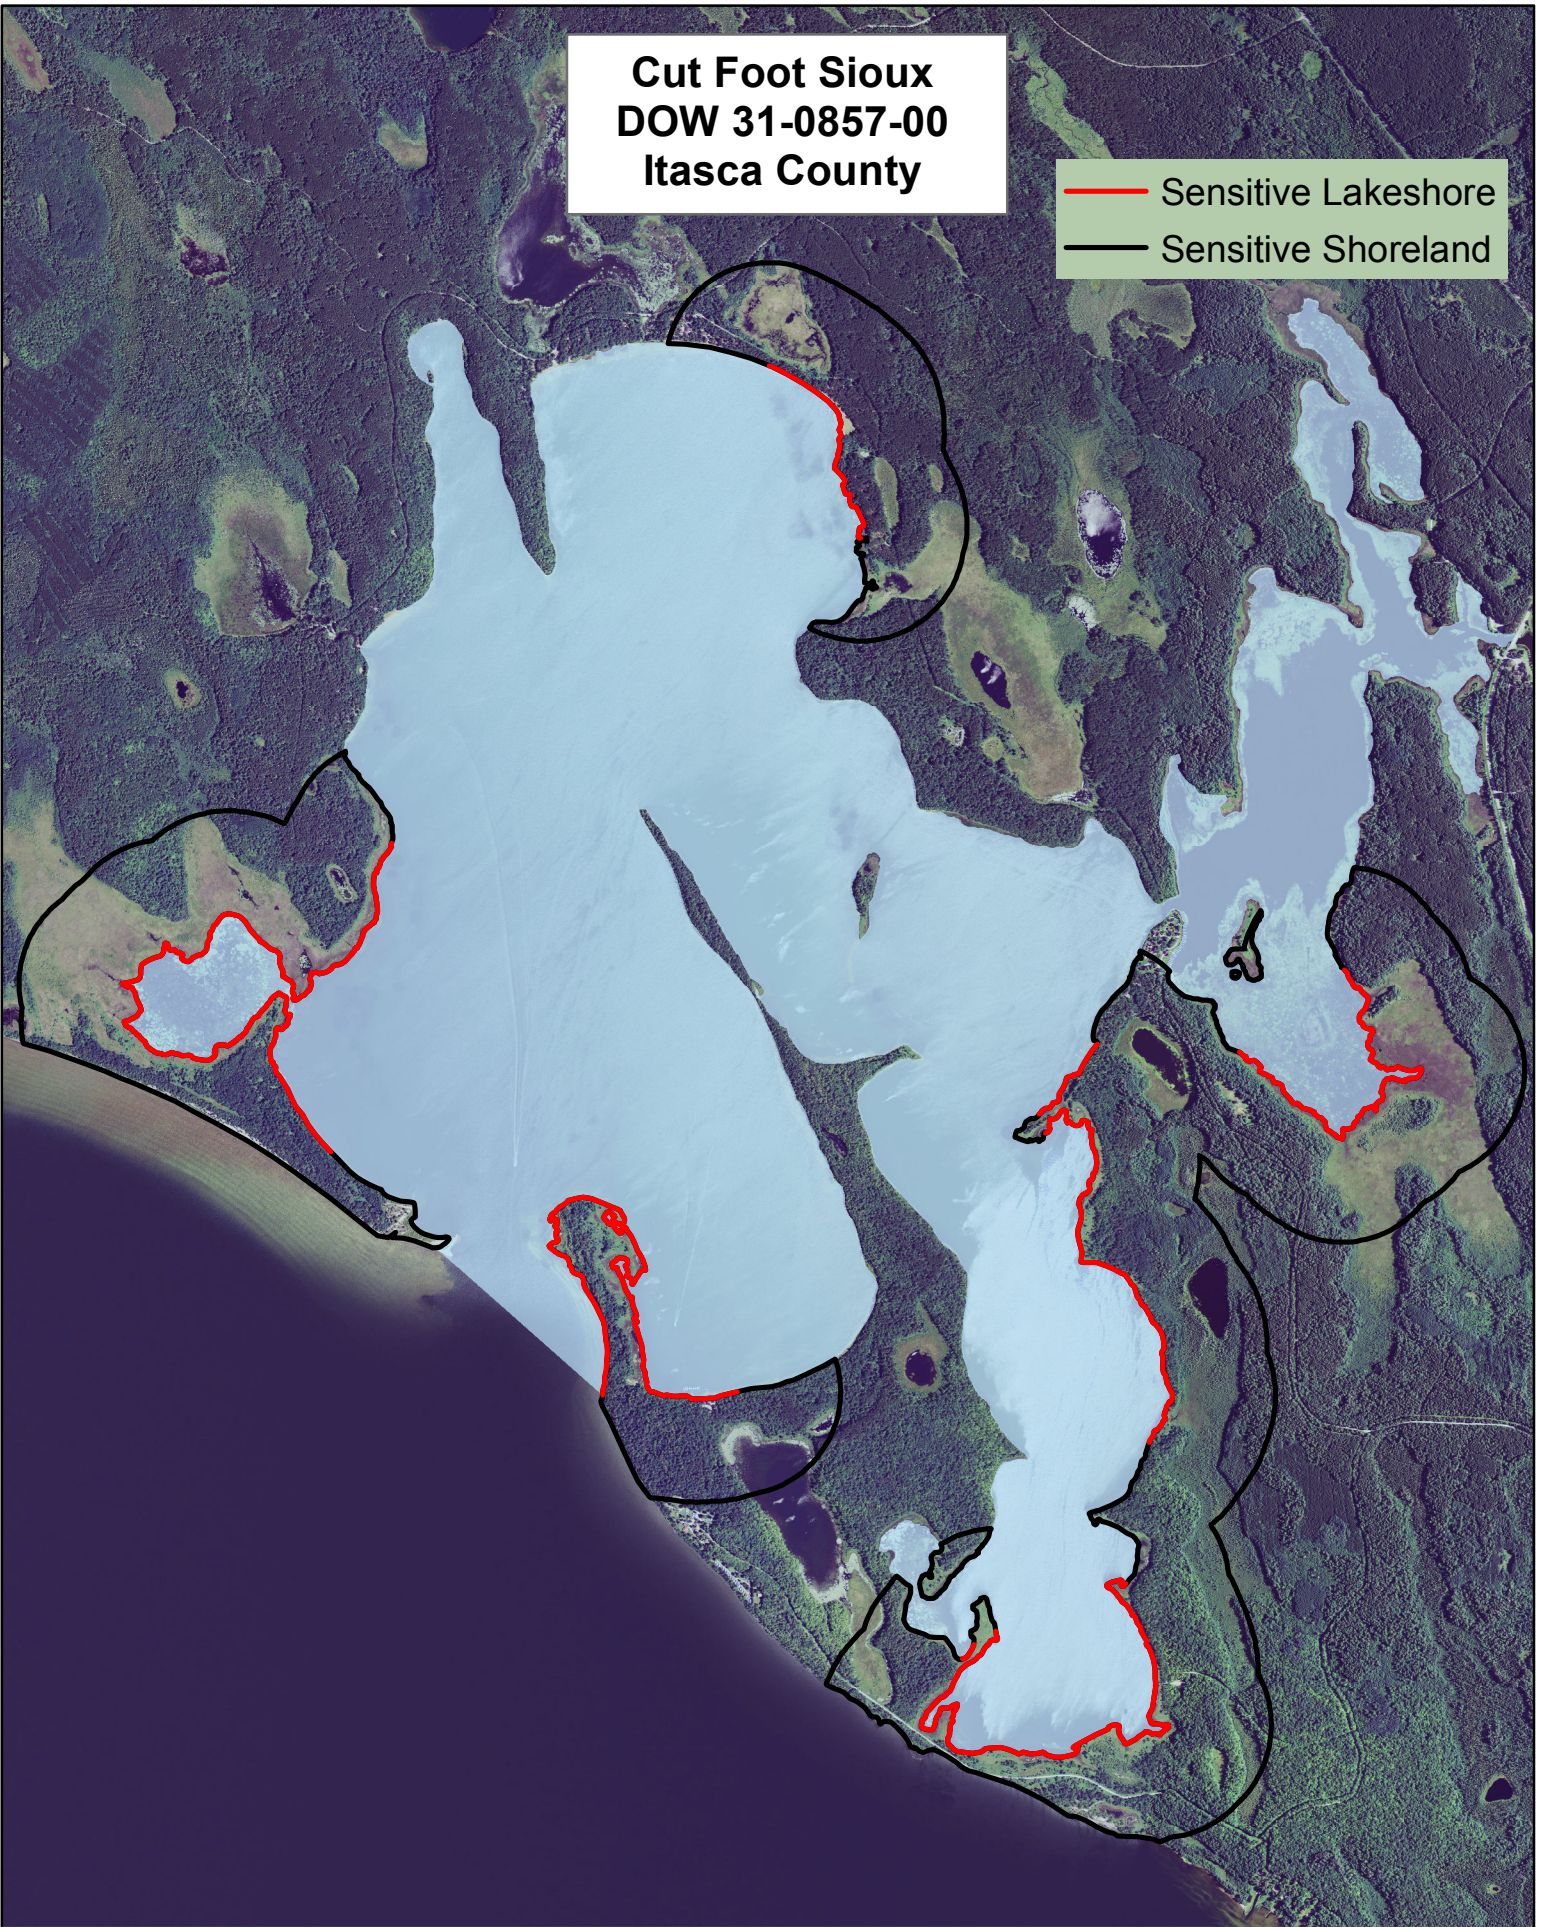

**Cut Foot Sioux
DOW 31-0857-00
Itasca County**

Sensitivity Index

- 6 Highest
 - 5
 - 4
 - 3
 - 2
 - 1
 - 0 High
- ↑

Created by:
MN DNR
2014

**Cut Foot Sioux
DOW 31-0857-00
Itasca County**

-  Sensitive Lakeshore
-  Sensitive Shoreland

N

0 750 1,500 2,250 3,000 Meters

Created by:
MN DNR
2014