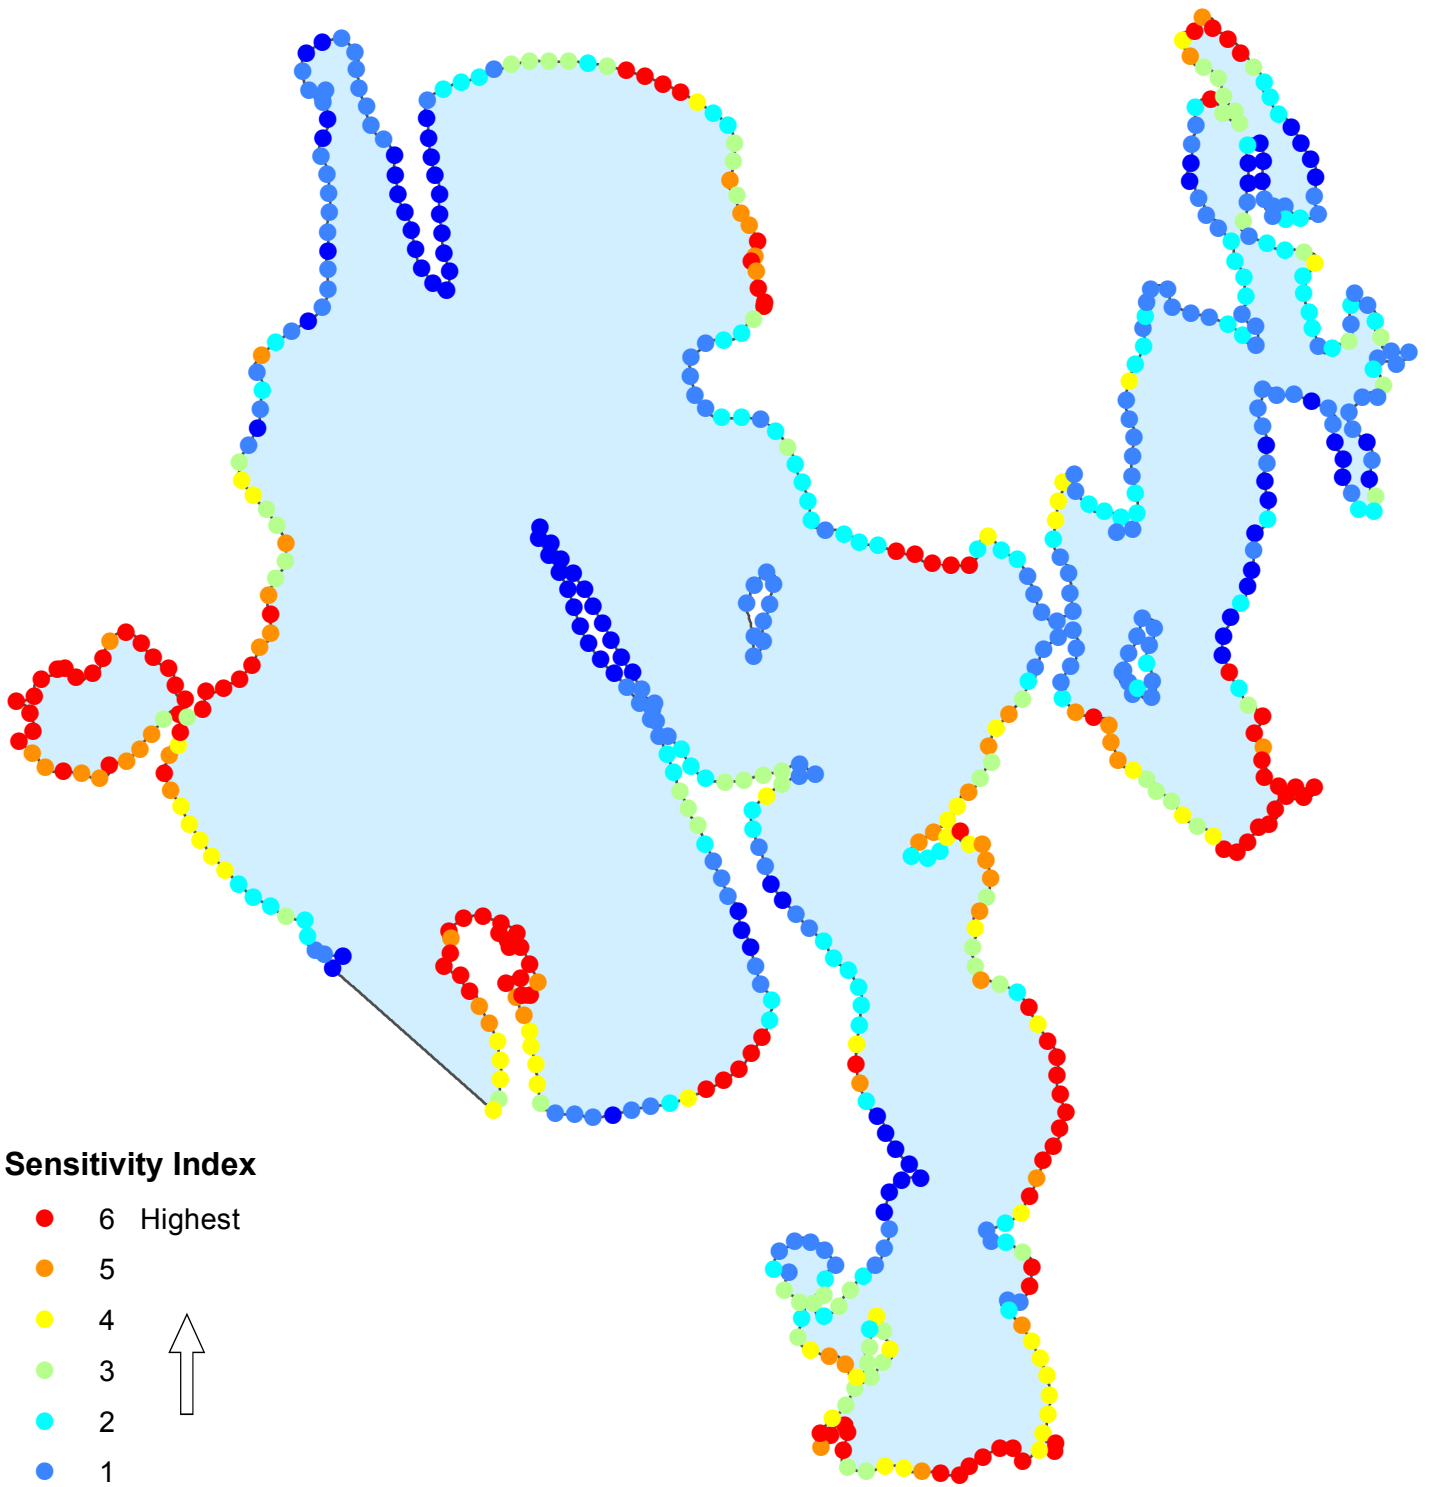

**Cut Foot Sioux
DOW 31-0857-00
Itasca County**

Sensitivity Index

- 6 Highest
 - 5
 - 4
 - 3
 - 2
 - 1
 - 0 High
- ↑

Created by:
MN DNR
2014

**Cut Foot Sioux
DOW 31-0857-00
Itasca County**

-  Sensitive Lakeshore
-  Sensitive Shoreland

N

0 750 1,500 2,250 3,000 Meters

Created by:
MN DNR
2014