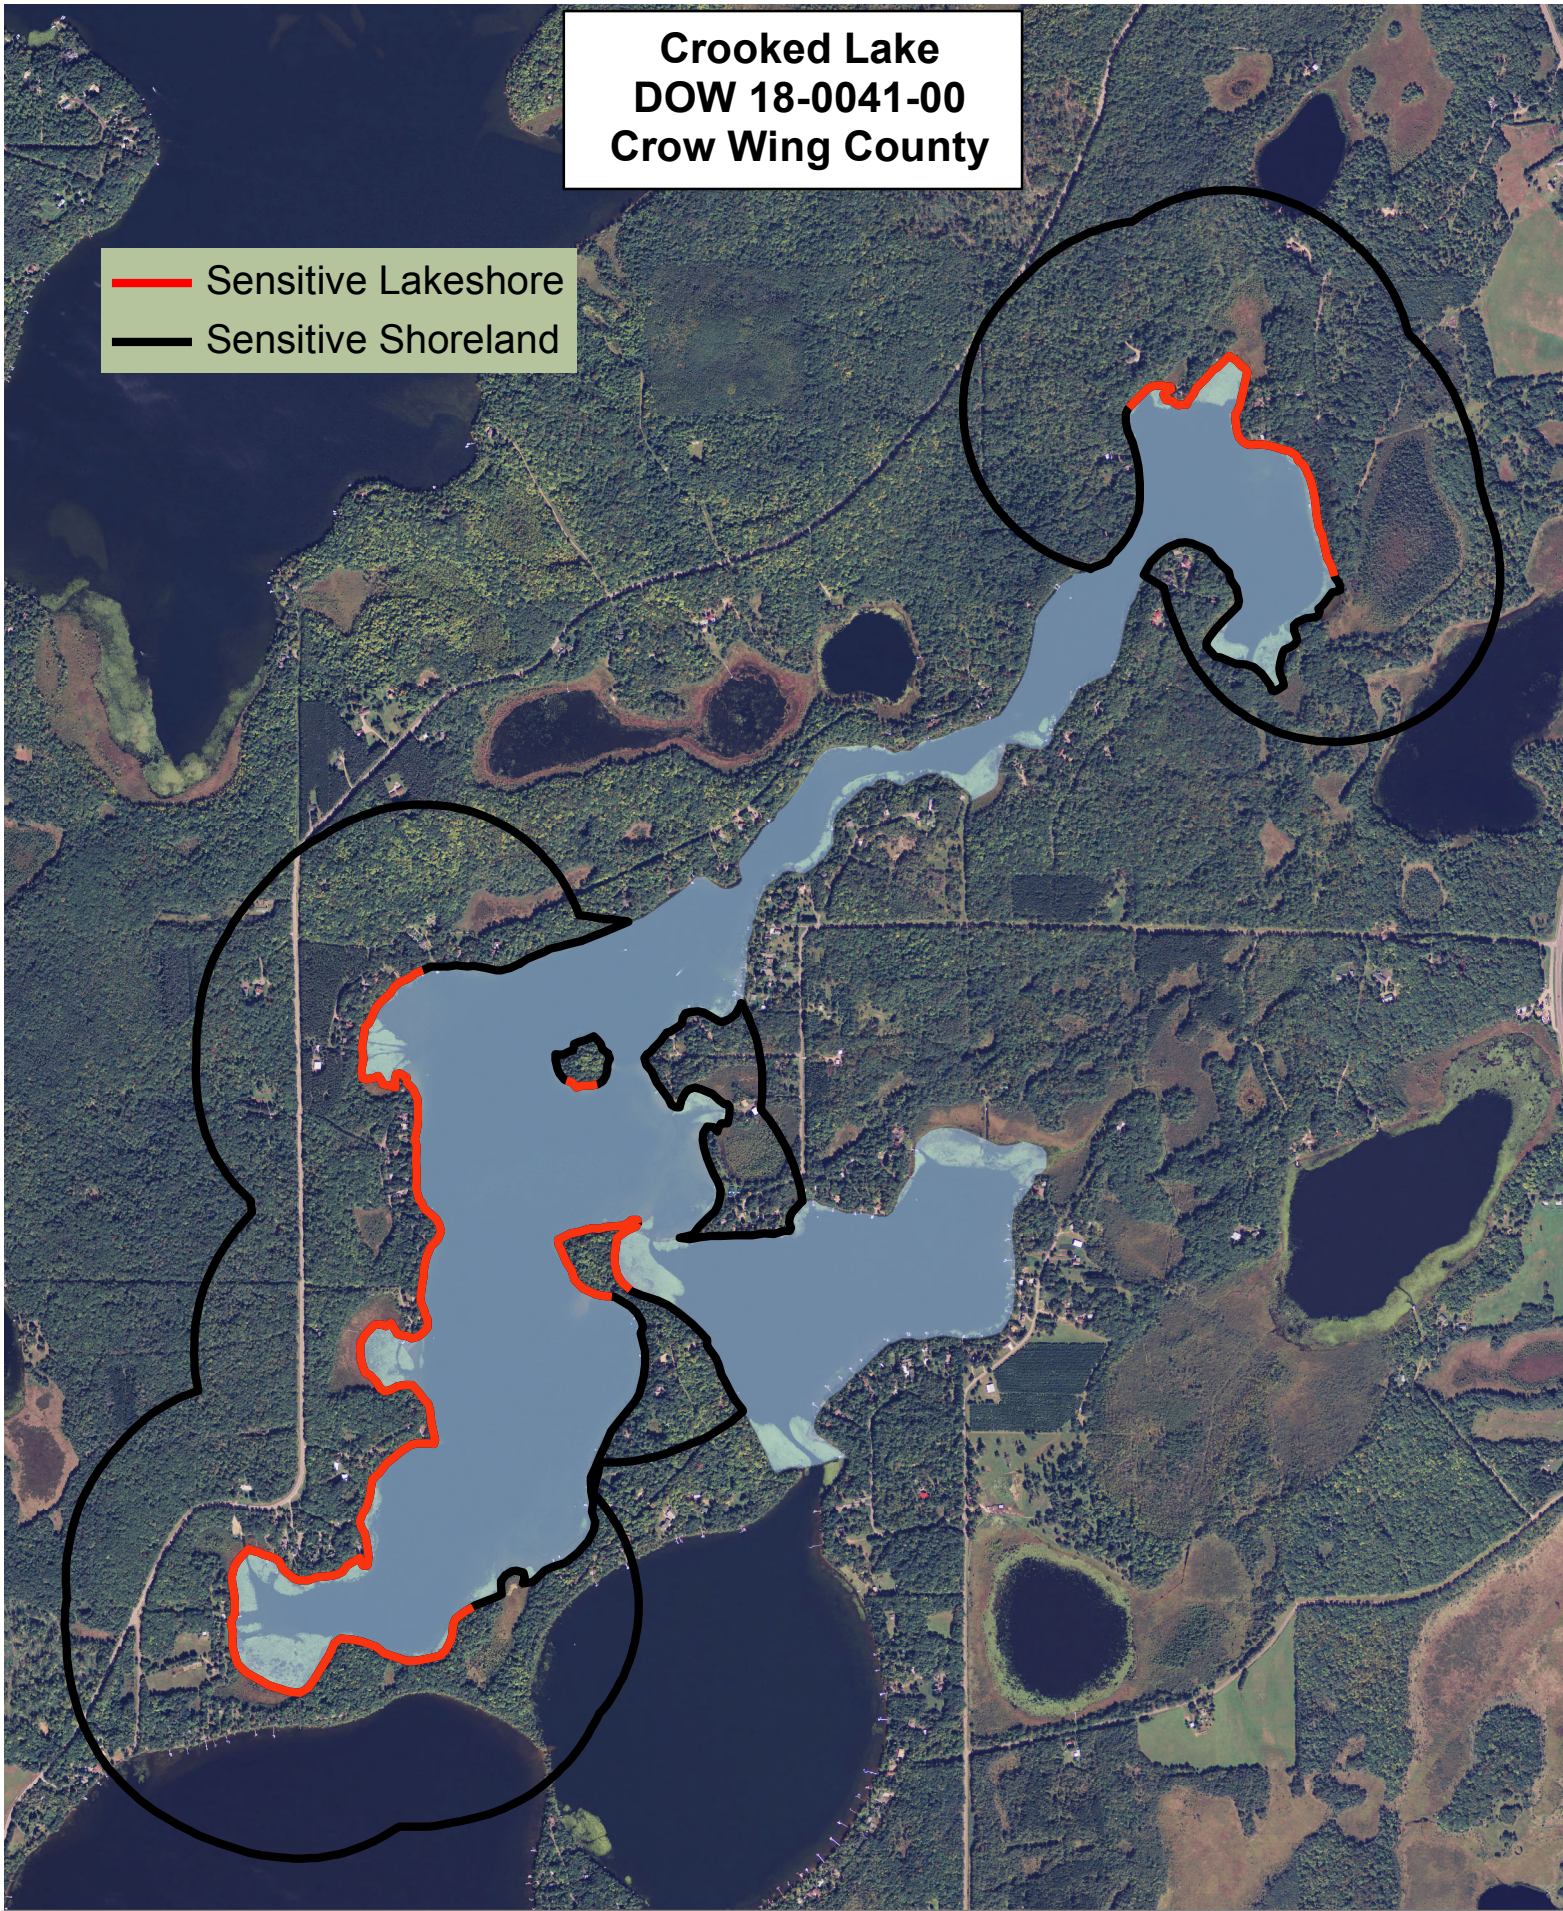

Crooked Lake
DOW 18-0041-00
Crow Wing County

Sensitivity Index

- 6 Highest
 - 5
 - 4
 - 3
 - 2
 - 1
 - 0 High
- ↑

Created by:
MN DNR
2011

**Crooked Lake
DOW 18-0041-00
Crow Wing County**

-  Sensitive Lakeshore
-  Sensitive Shoreland

0 250 500 750 1,000
Meters

Created by:
MN DNR
2011