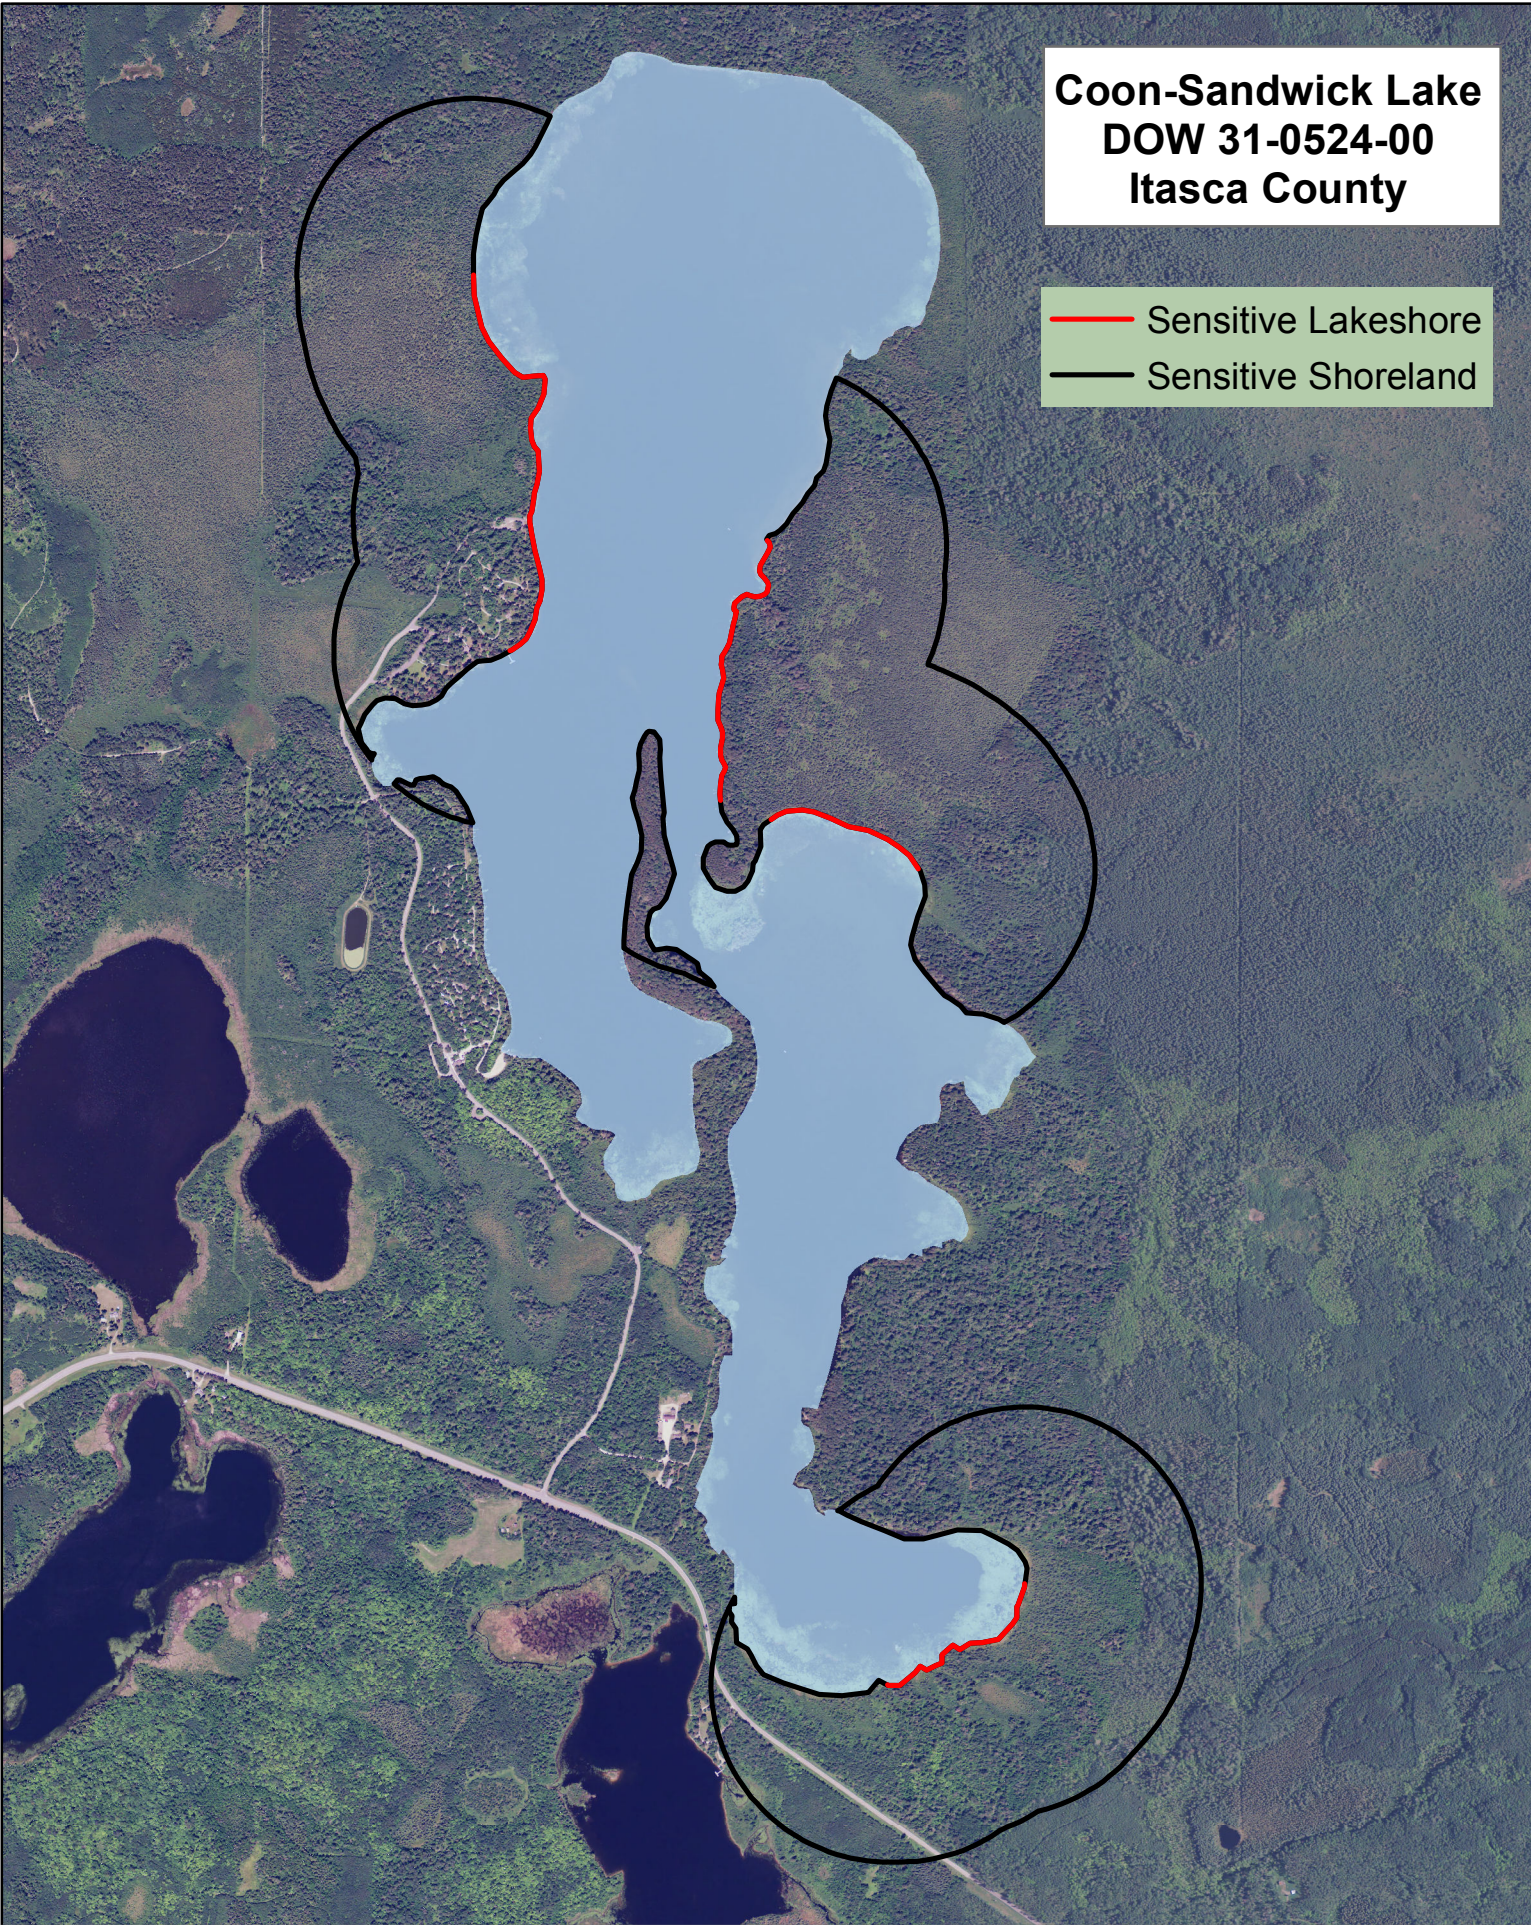

Coon-Sandwick Lake
DOW 31-0524-00
Itasca County

Sensitivity Index

- 9 Highest
- 7-8
- 6
- 5
- 3-4
- 1-2
- 0 High

Created by:
MN DNR
2014

Coon-Sandwick Lake
DOW 31-0524-00
Itasca County

-  Sensitive Lakeshore
-  Sensitive Shoreland

N

0 375 750 1,125 1,500 Meters

Created by:
MN DNR
2014