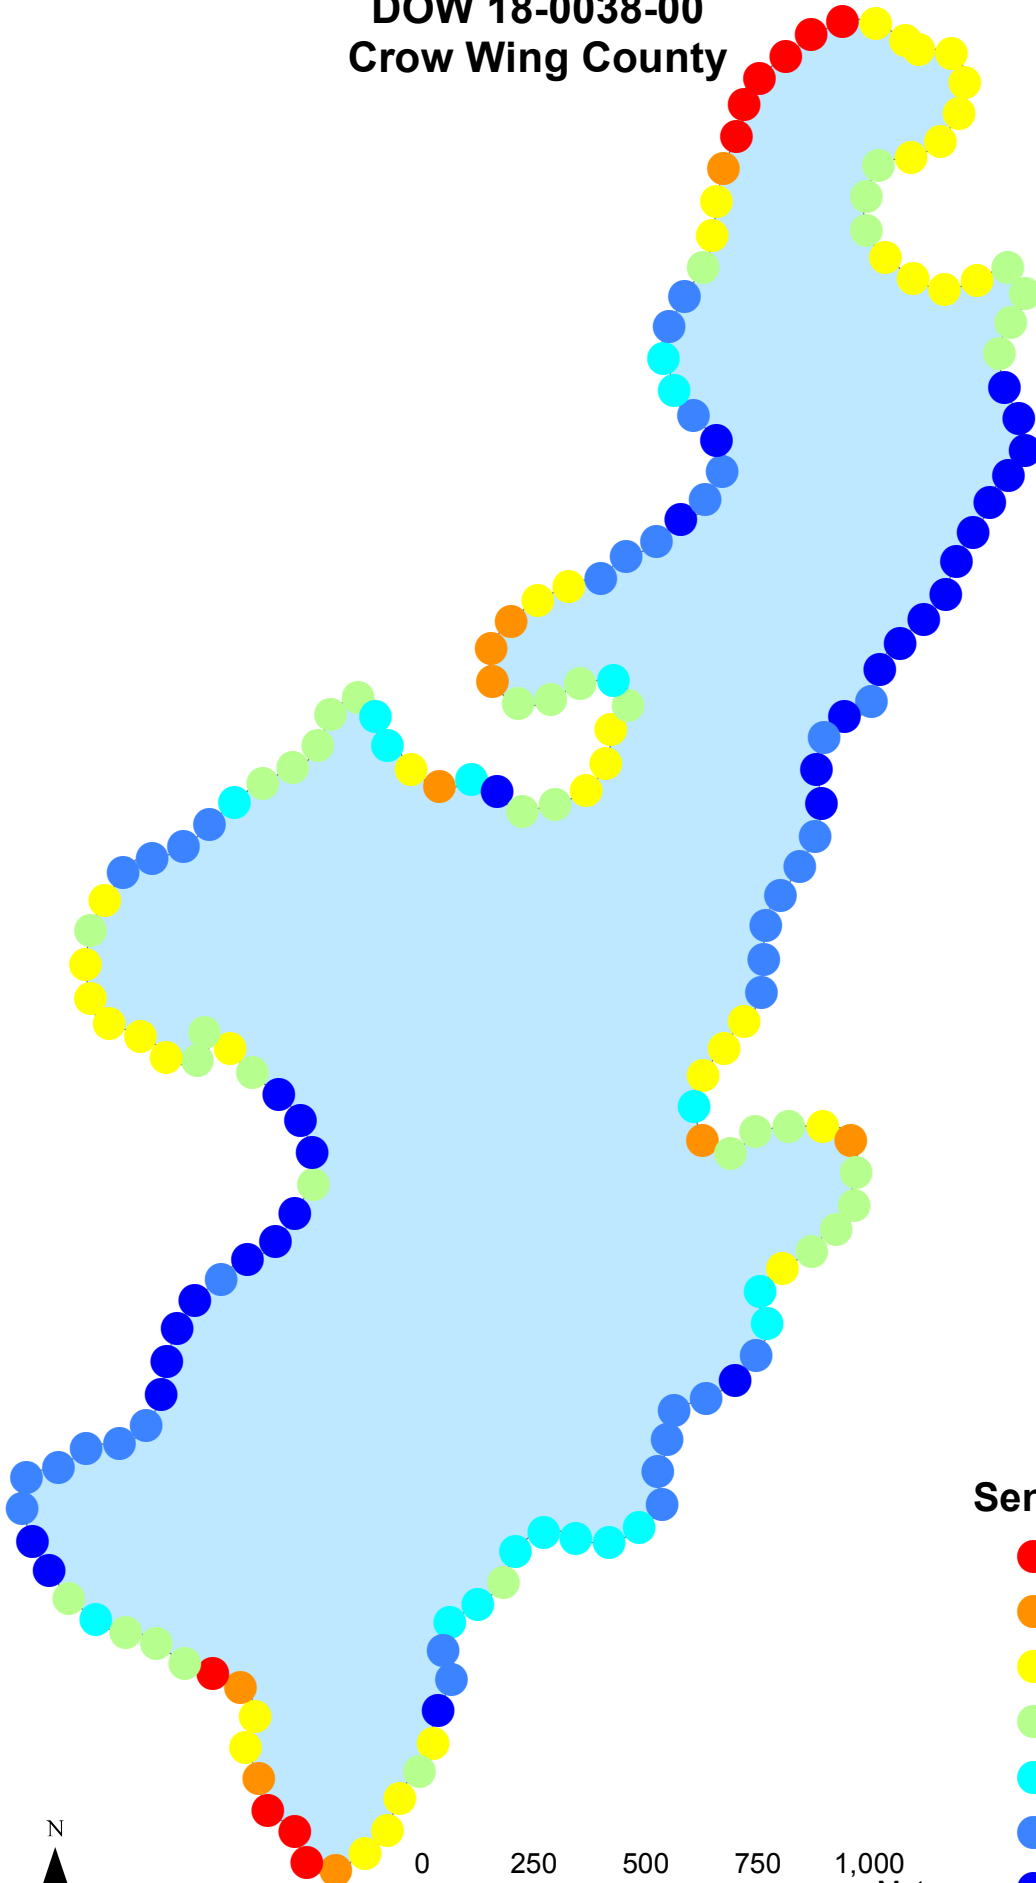

**Clearwater Lake
DOW 18-0038-00
Crow Wing County**

Created by:
MN DNR
2011

0 250 500 750 1,000 Meters

Sensitivity Index

- 6 Highest
 - 5
 - 4
 - 3
 - 2
 - 1
 - 0 High
- ↑

**Clearwater Lake
DOW 18-0038-00
Crow Wing County**

-  Sensitive Lakeshore
-  Sensitive Shoreland

Created by:
MN DNR
2011