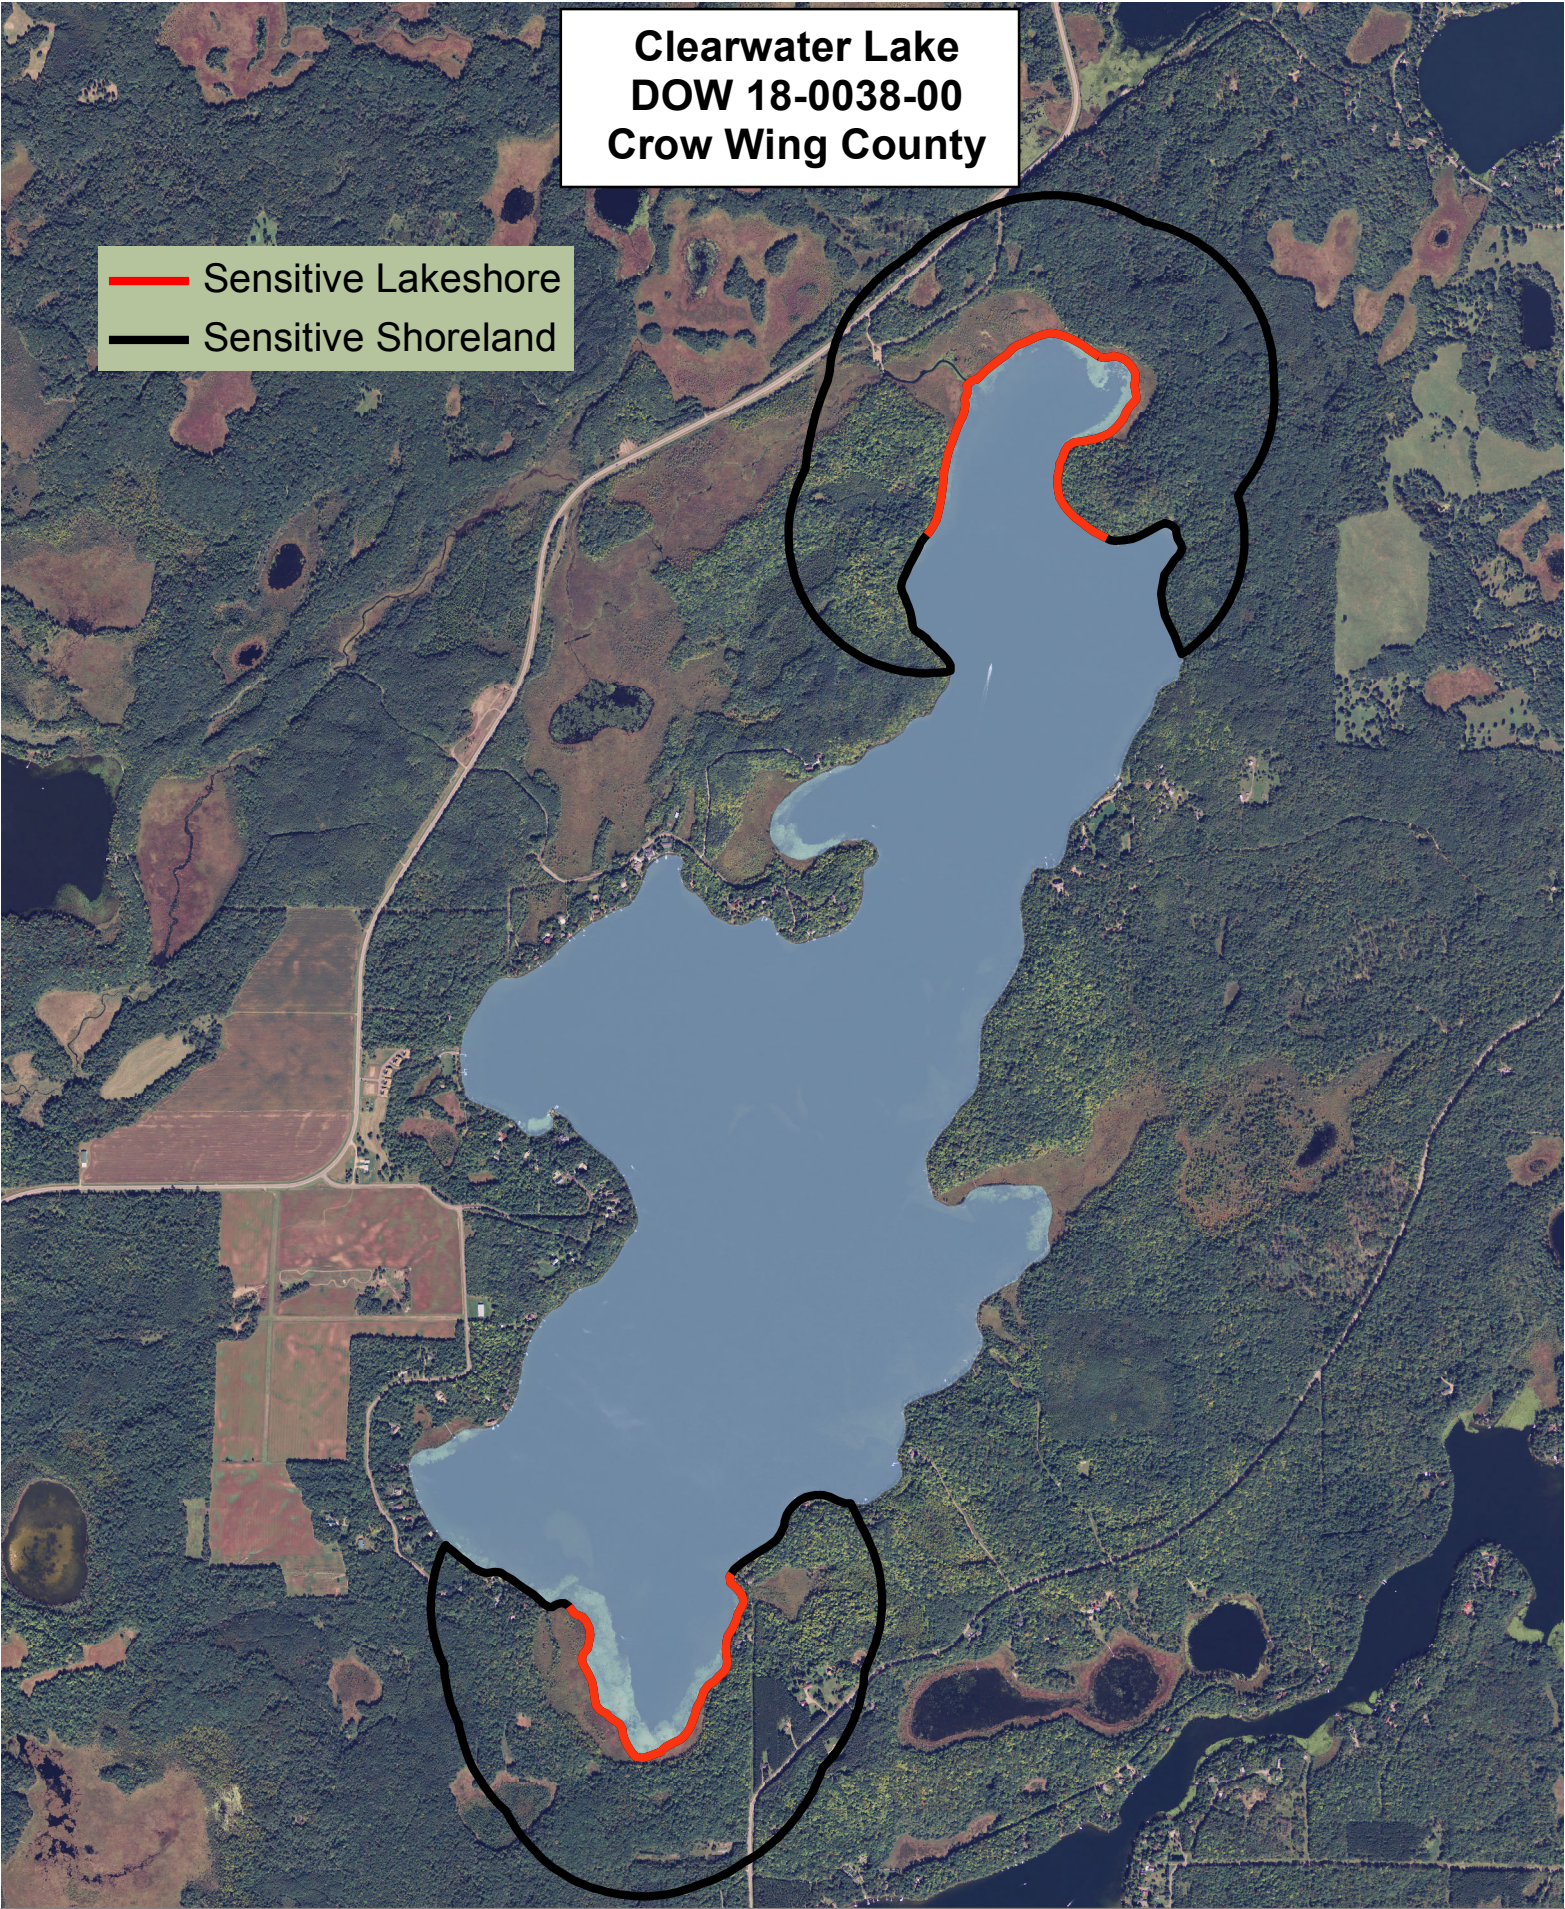

**Clearwater Lake
DOW 18-0038-00
Crow Wing County**

Created by:
MN DNR
2011

0 250 500 750 1,000 Meters

Sensitivity Index

- 6 Highest
 - 5
 - 4
 - 3
 - 2
 - 1
 - 0 High
- ↑

**Clearwater Lake
DOW 18-0038-00
Crow Wing County**

-  Sensitive Lakeshore
-  Sensitive Shoreland

Created by:
MN DNR
2011