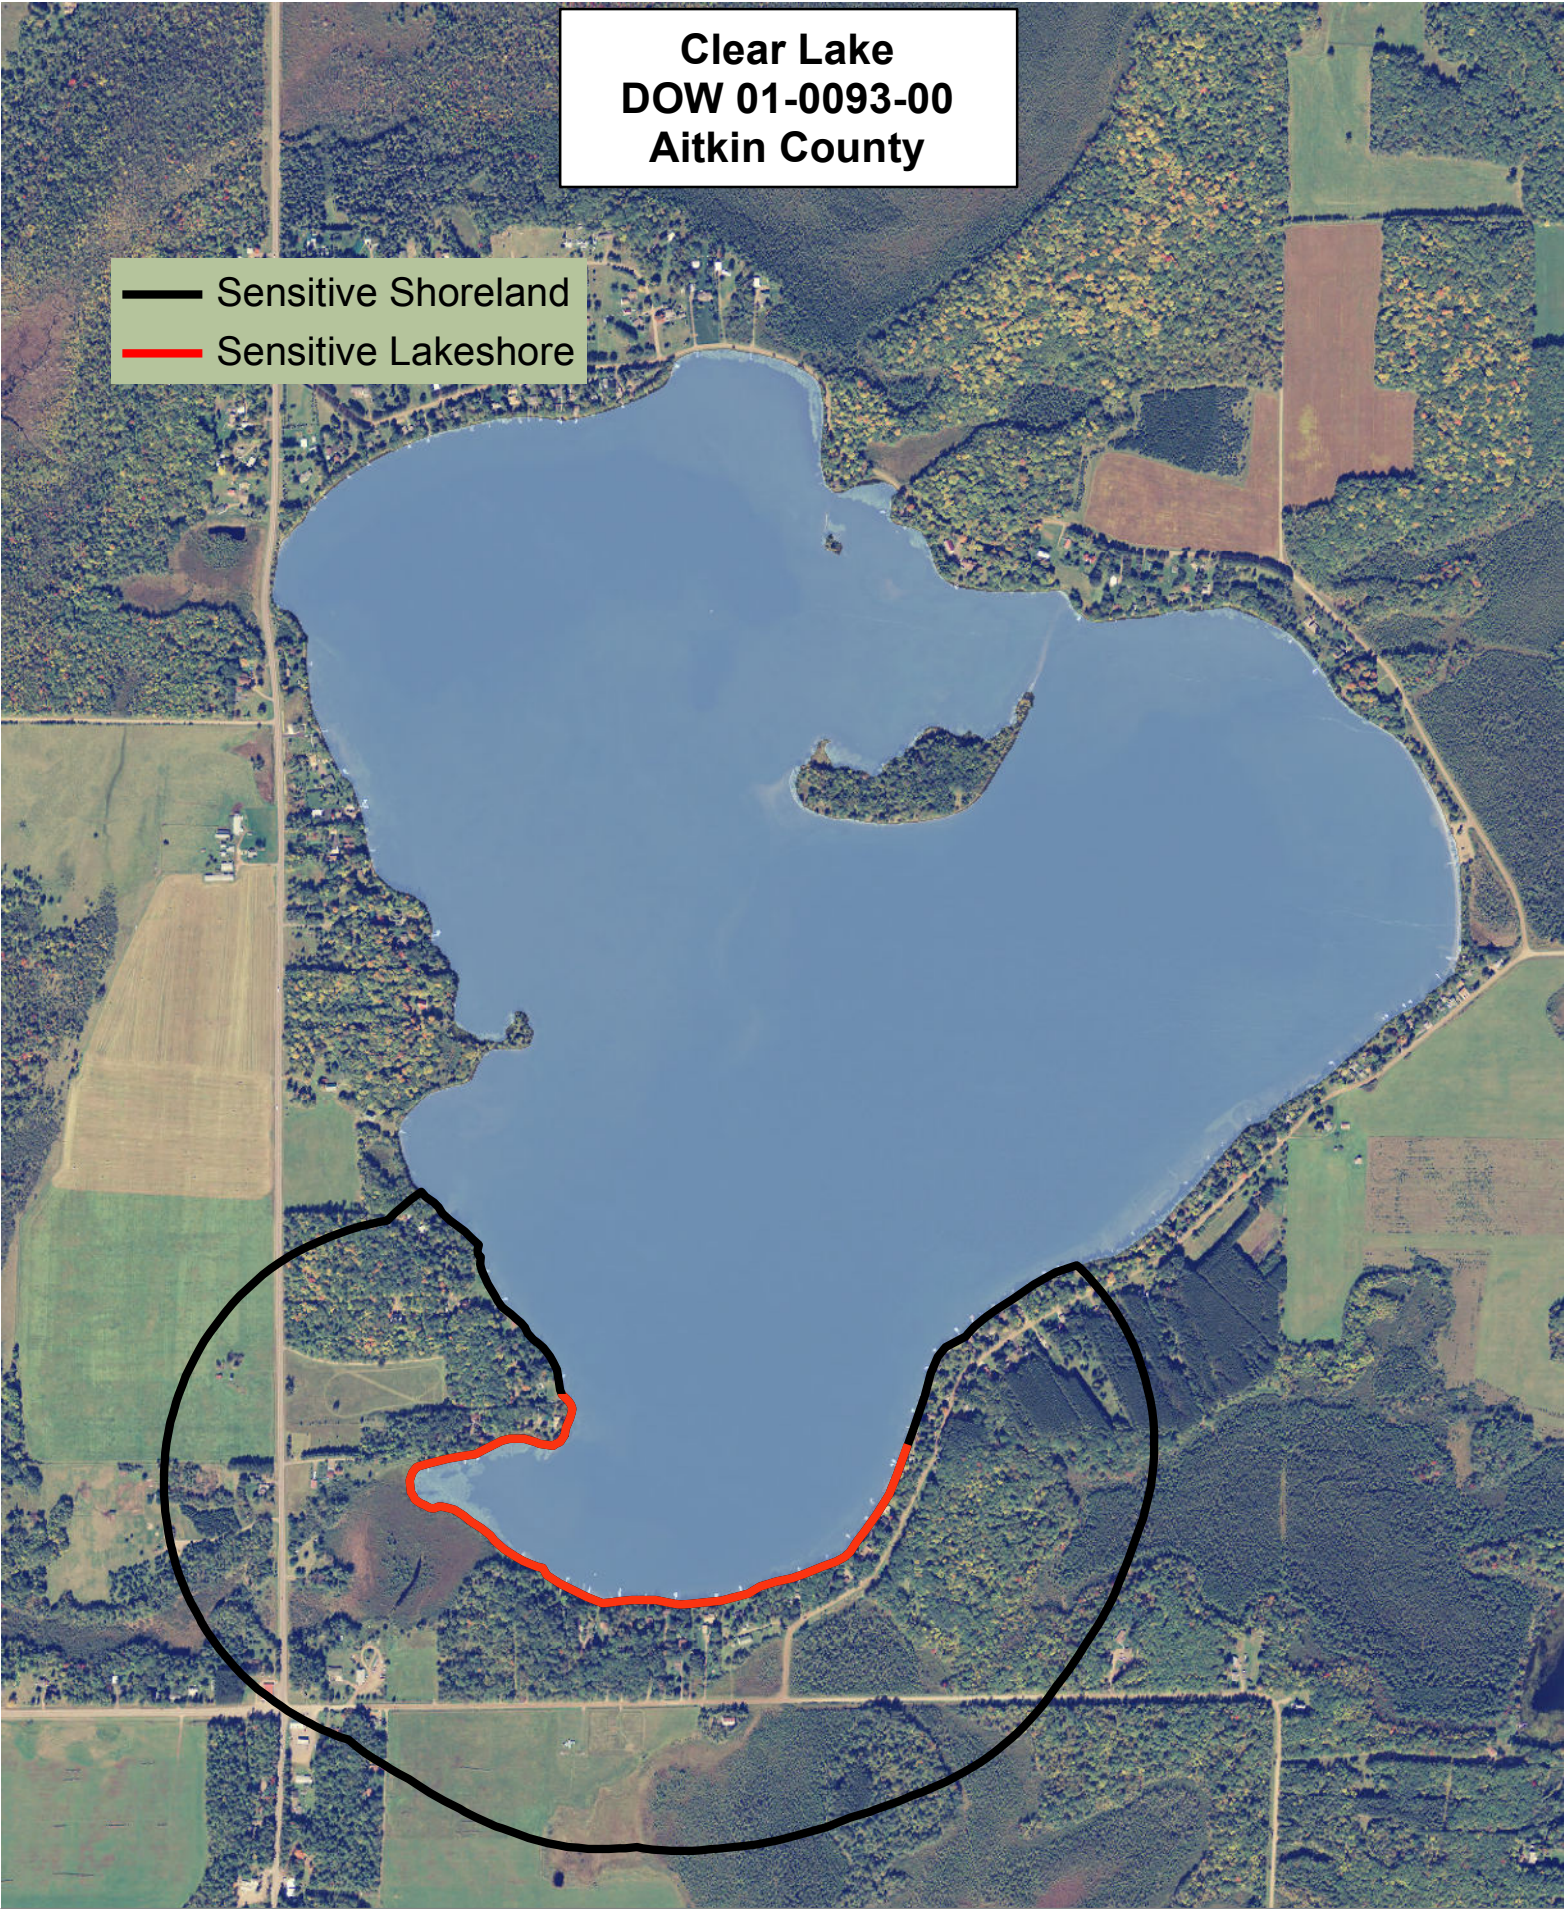

Clear Lake
DOW 01-0093-00
Aitkin County

Sensitivity Index

- 9 Highest
 - 8
 - 7
 - 6
 - 5
 - 4
 - 3
 - 2
 - 1
 - 0 High
- ↑

Created by:
MN DNR
2011

**Clear Lake
DOW 01-0093-00
Aitkin County**

-  Sensitive Shoreland
-  Sensitive Lakeshore

Created by:
MN DNR
2011