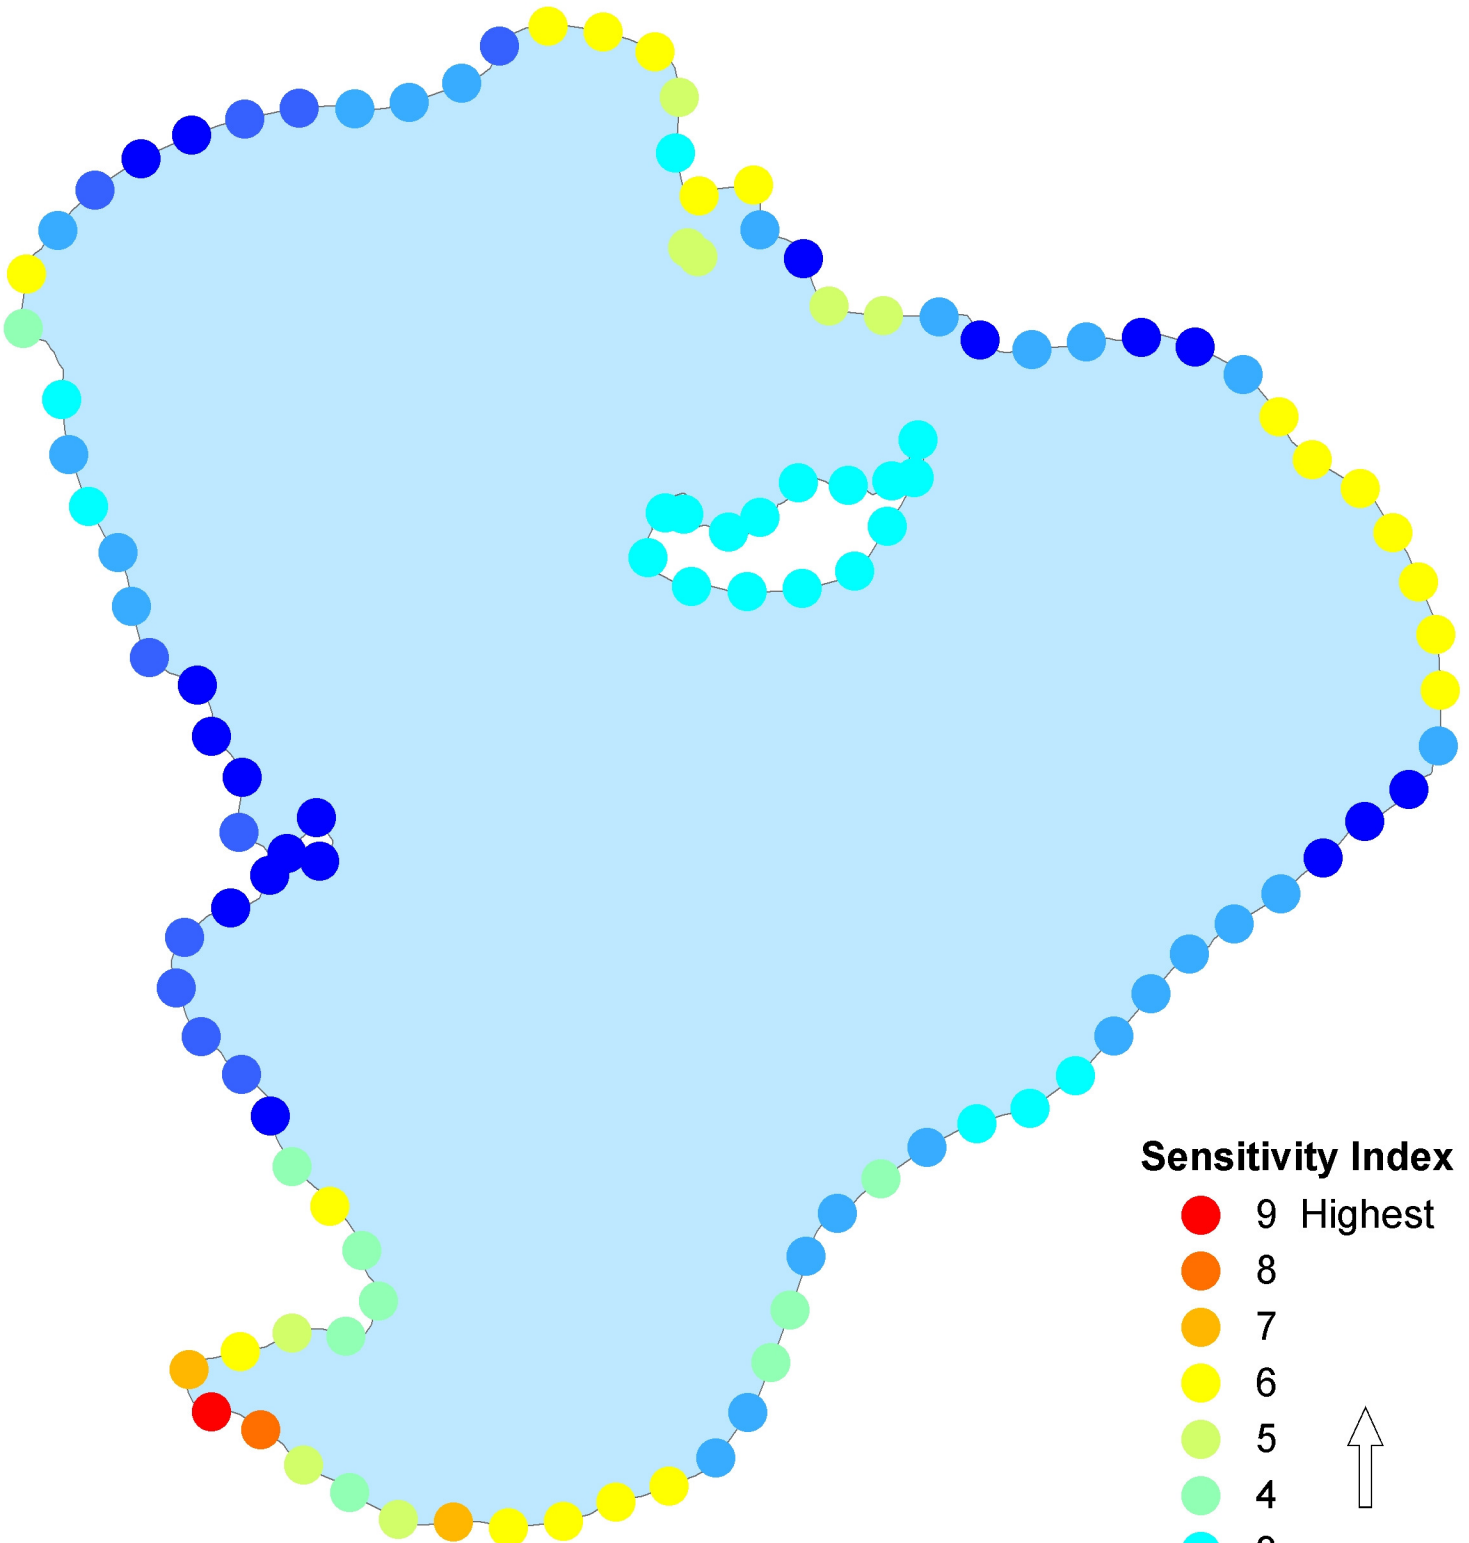

Clear Lake
DOW 01-0093-00
Aitkin County

Sensitivity Index

- 9 Highest
 - 8
 - 7
 - 6
 - 5
 - 4
 - 3
 - 2
 - 1
 - 0 High
- ↑

Created by:
MN DNR
2011

**Clear Lake
DOW 01-0093-00
Aitkin County**

-  Sensitive Shoreland
-  Sensitive Lakeshore

Created by:
MN DNR
2011