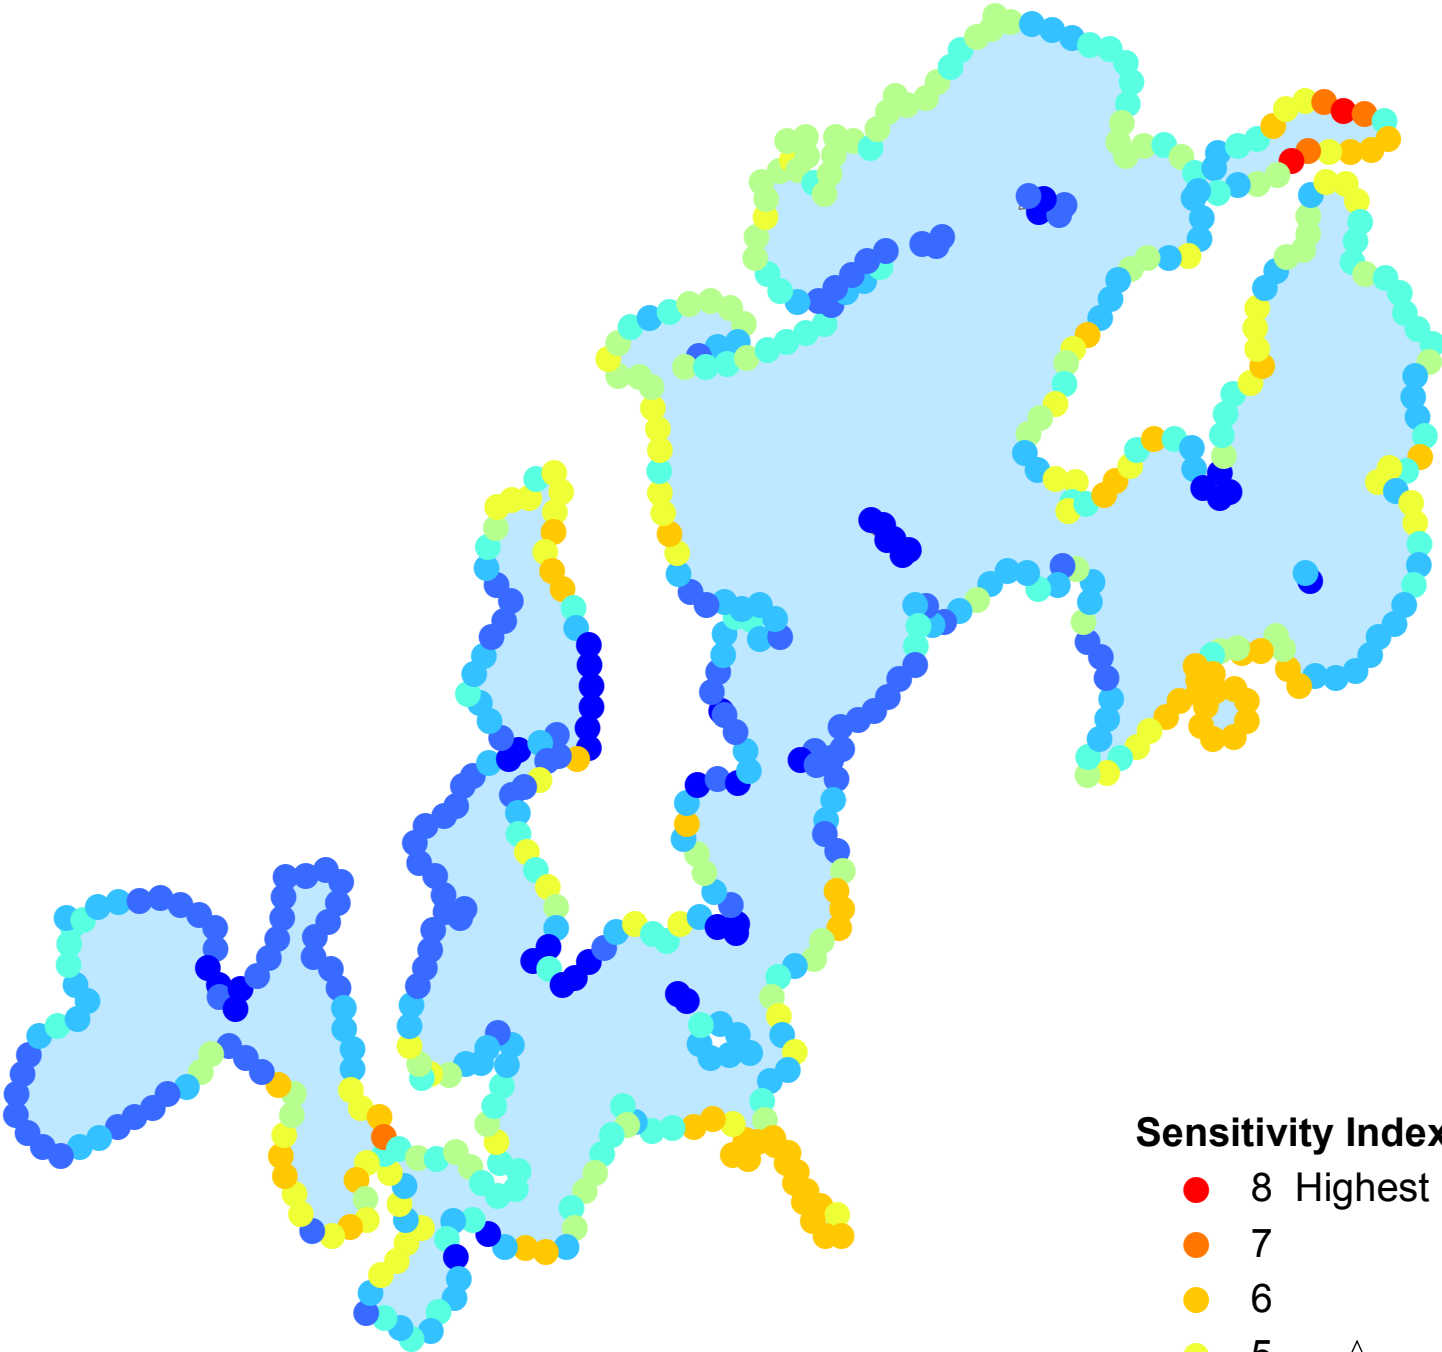

Cedar Lake
DOW 01-0209-00
Aitkin County

Sensitivity Index

- 8 Highest
 - 7
 - 6
 - 5
 - 4
 - 3
 - 2
 - 1
 - 0 High
- ↑

Created by:
MN DNR
2011

**Cedar Lake
DOW 01-0209-00
Aitkin County**

-  Sensitive Shoreland
-  Sensitive Lakeshore

Created by:
MN DNR
2011