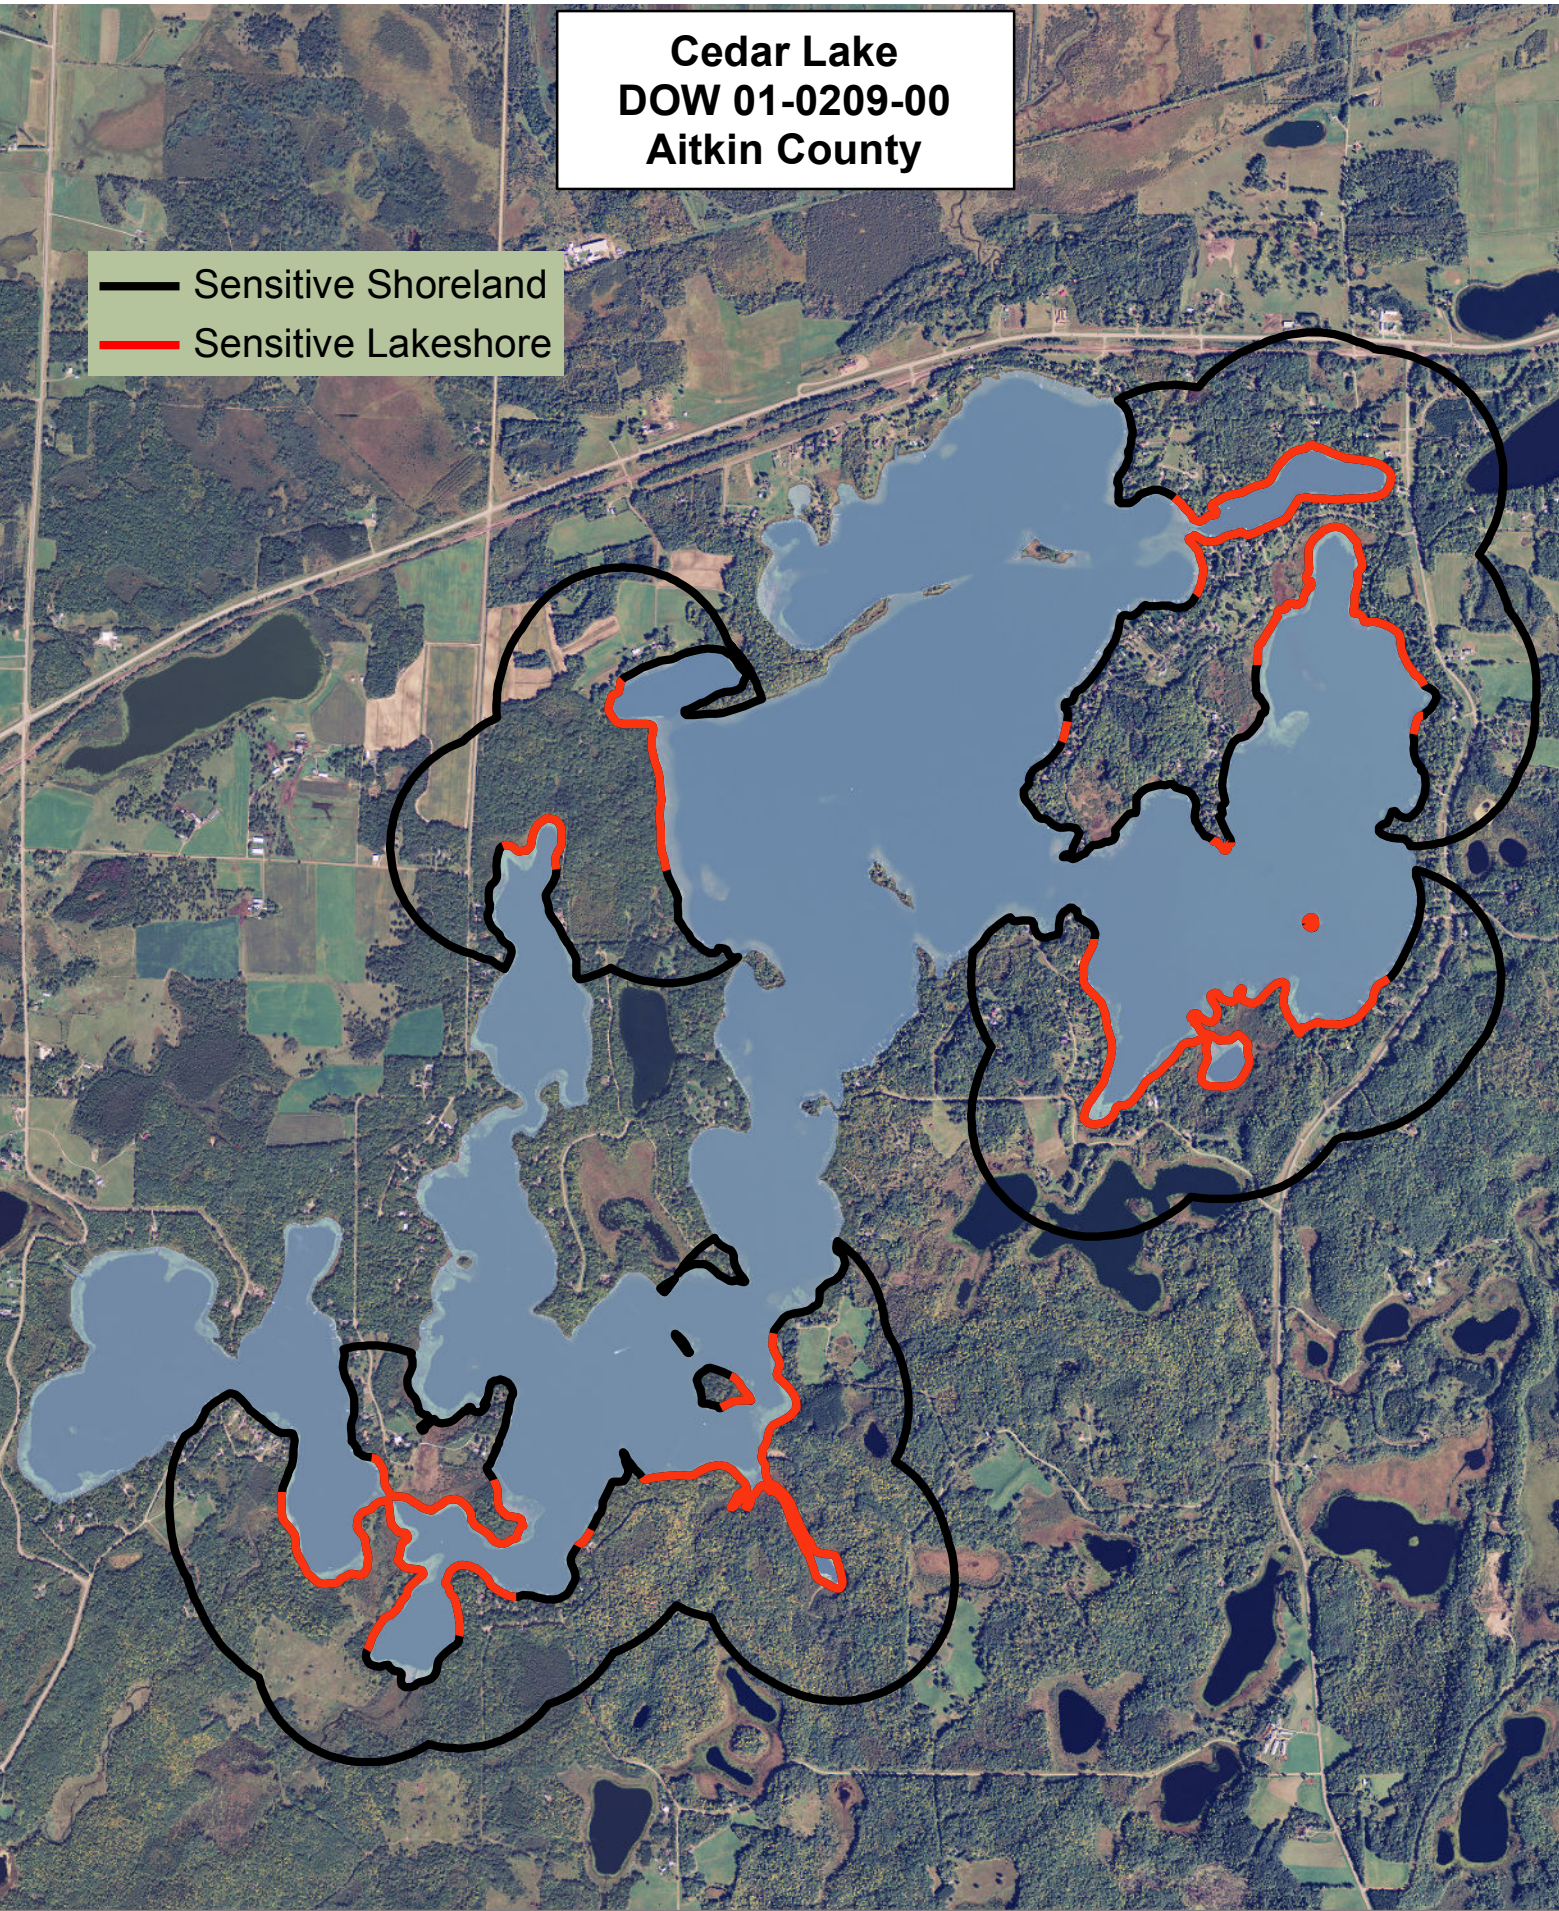

Cedar Lake
DOW 01-0209-00
Aitkin County

Sensitivity Index

- 8 Highest
 - 7
 - 6
 - 5
 - 4
 - 3
 - 2
 - 1
 - 0 High
- ↑

Created by:
MN DNR
2011

**Cedar Lake
DOW 01-0209-00
Aitkin County**

-  Sensitive Shoreland
-  Sensitive Lakeshore

Created by:
MN DNR
2011