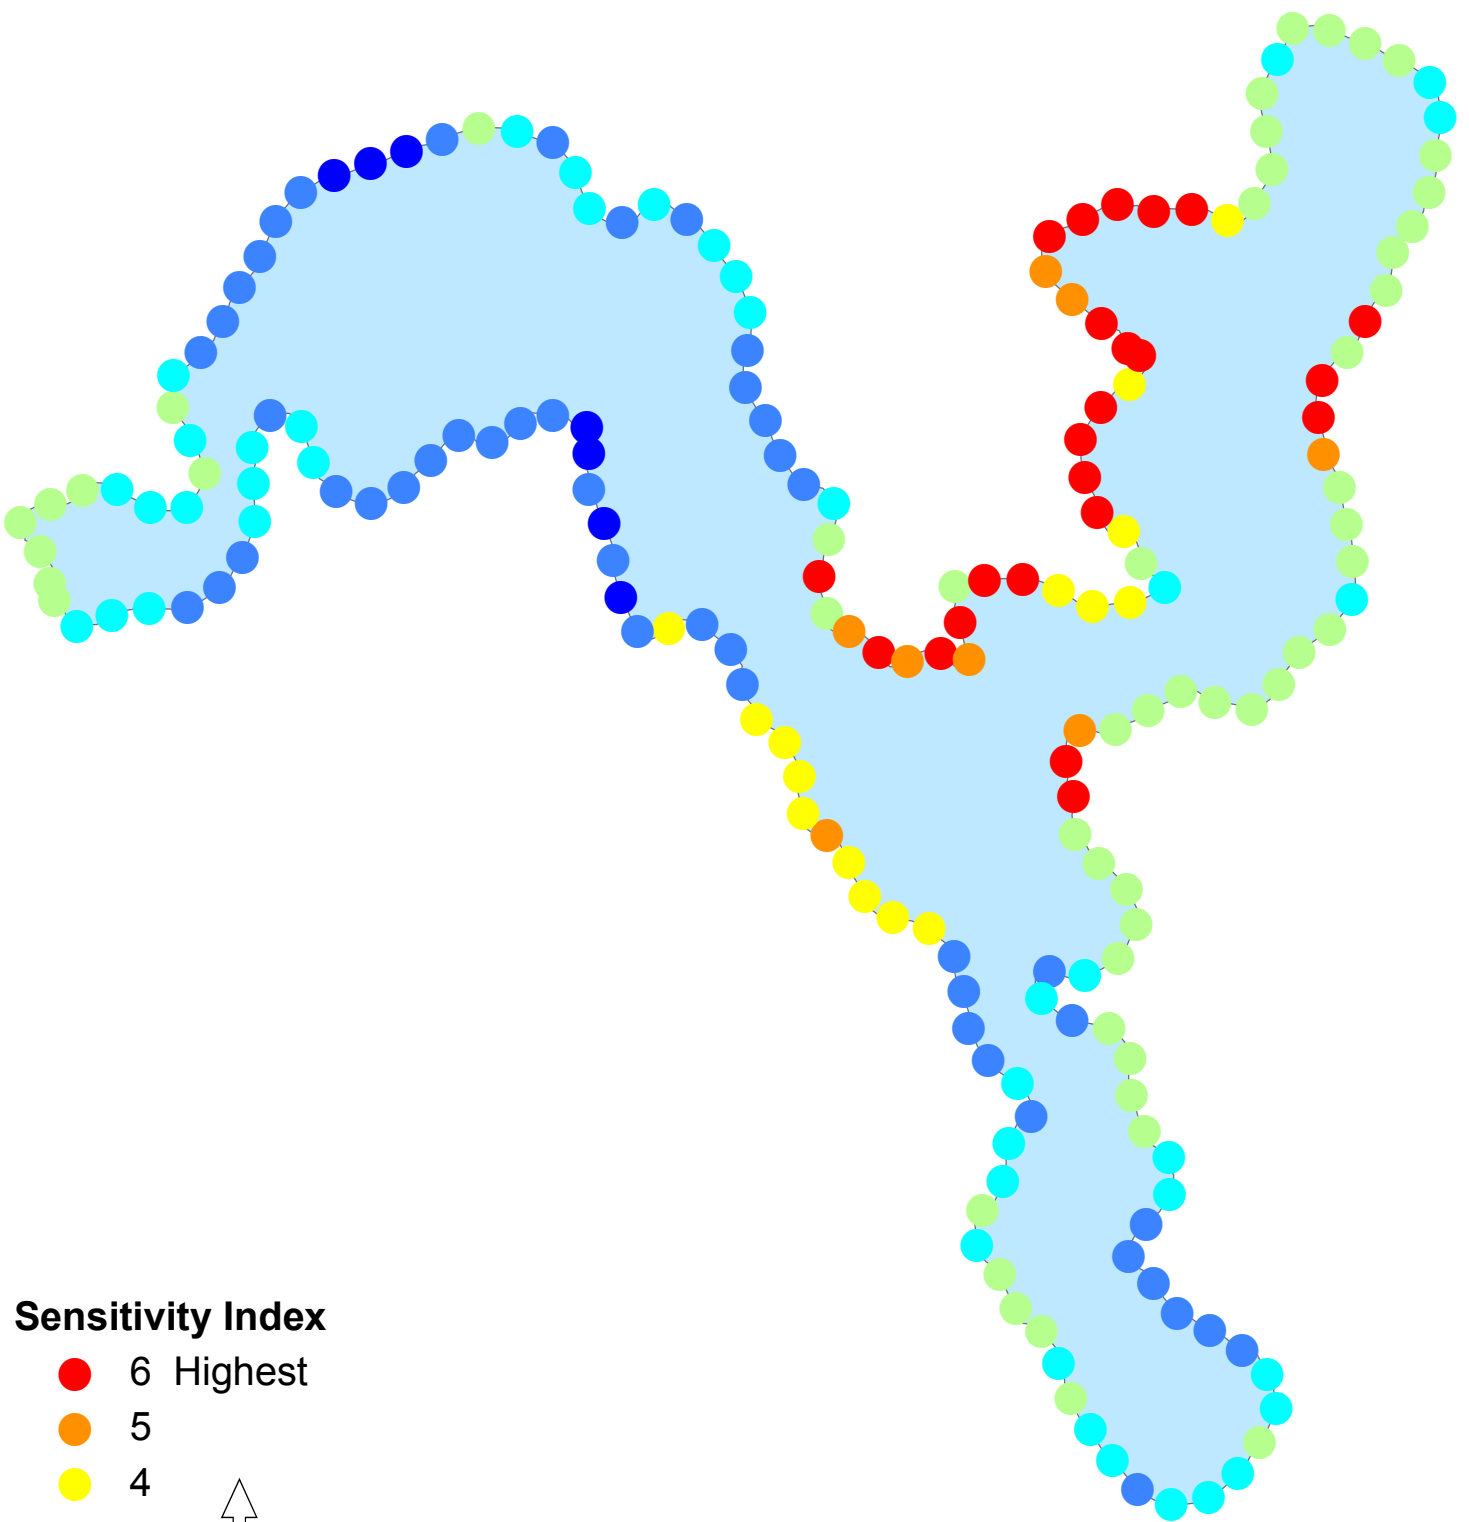

Camp Lake  
DOW 18-0018-00  
Crow Wing County

**Sensitivity Index**

- 6 Highest
  - 5
  - 4
  - 3
  - 2
  - 1
  - 0 High
- ↑

Created by:  
MN DNR  
2011

**Camp Lake  
DOW 18-0018-00  
Crow Wing County**

-  Sensitive Lakeshore
-  Sensitive Shoreland

0 250 500 750 1,000 Meters

Created by:  
MN DNR  
2011