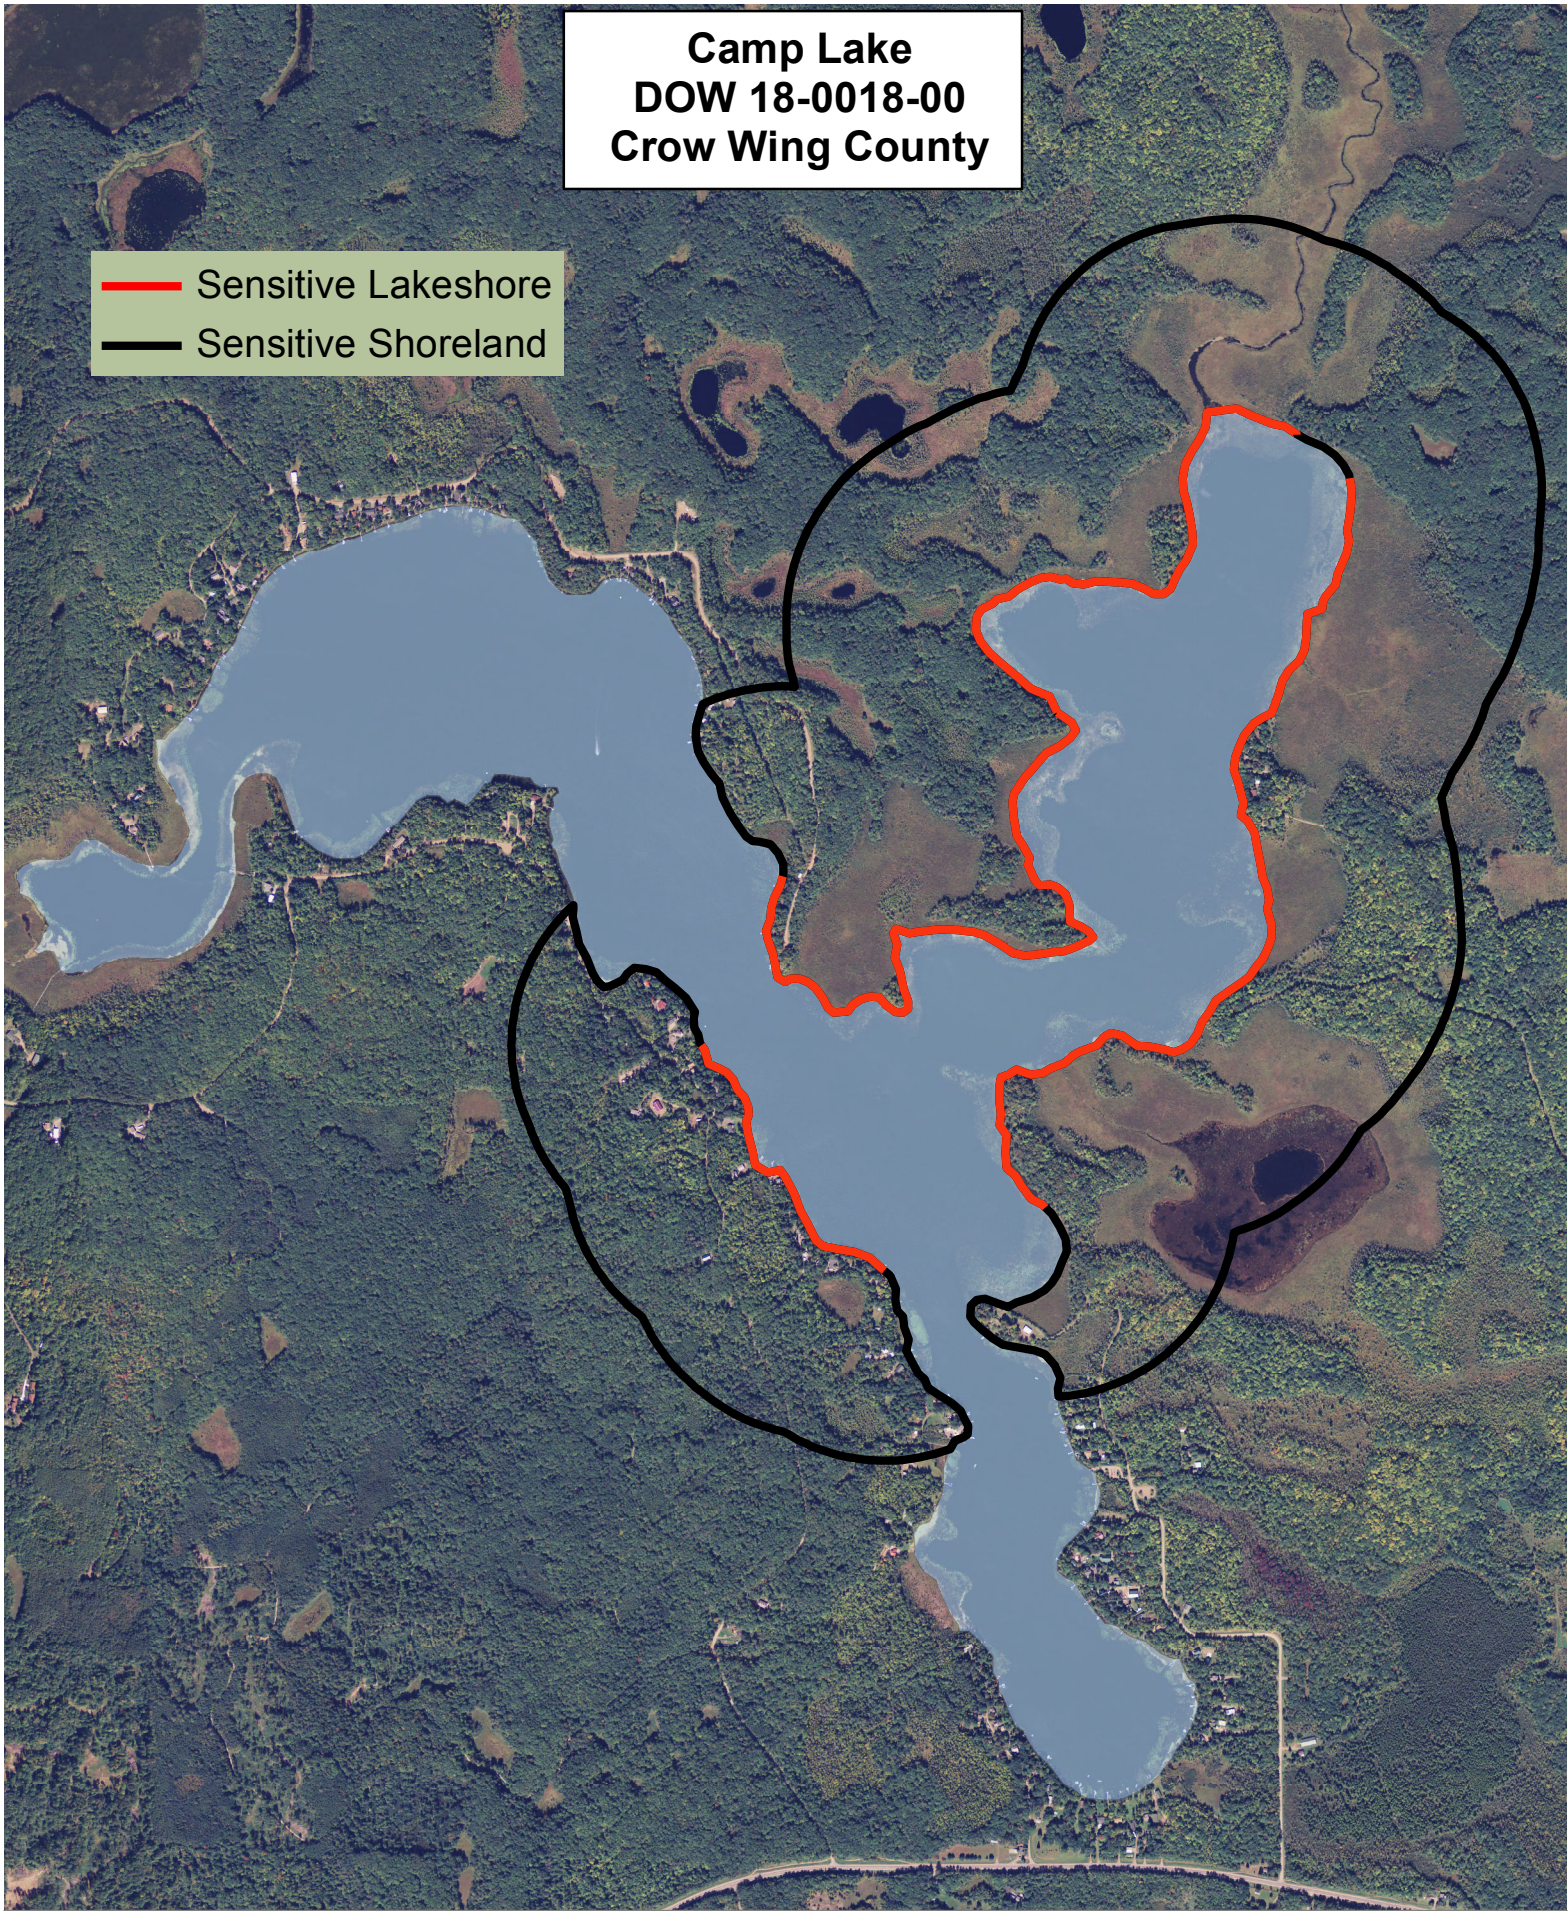

Camp Lake  
DOW 18-0018-00  
Crow Wing County

**Sensitivity Index**

- 6 Highest
  - 5
  - 4
  - 3
  - 2
  - 1
  - 0 High
- ↑

Created by:  
MN DNR  
2011

**Camp Lake  
DOW 18-0018-00  
Crow Wing County**

-  Sensitive Lakeshore
-  Sensitive Shoreland

0 250 500 750 1,000 Meters

Created by:  
MN DNR  
2011