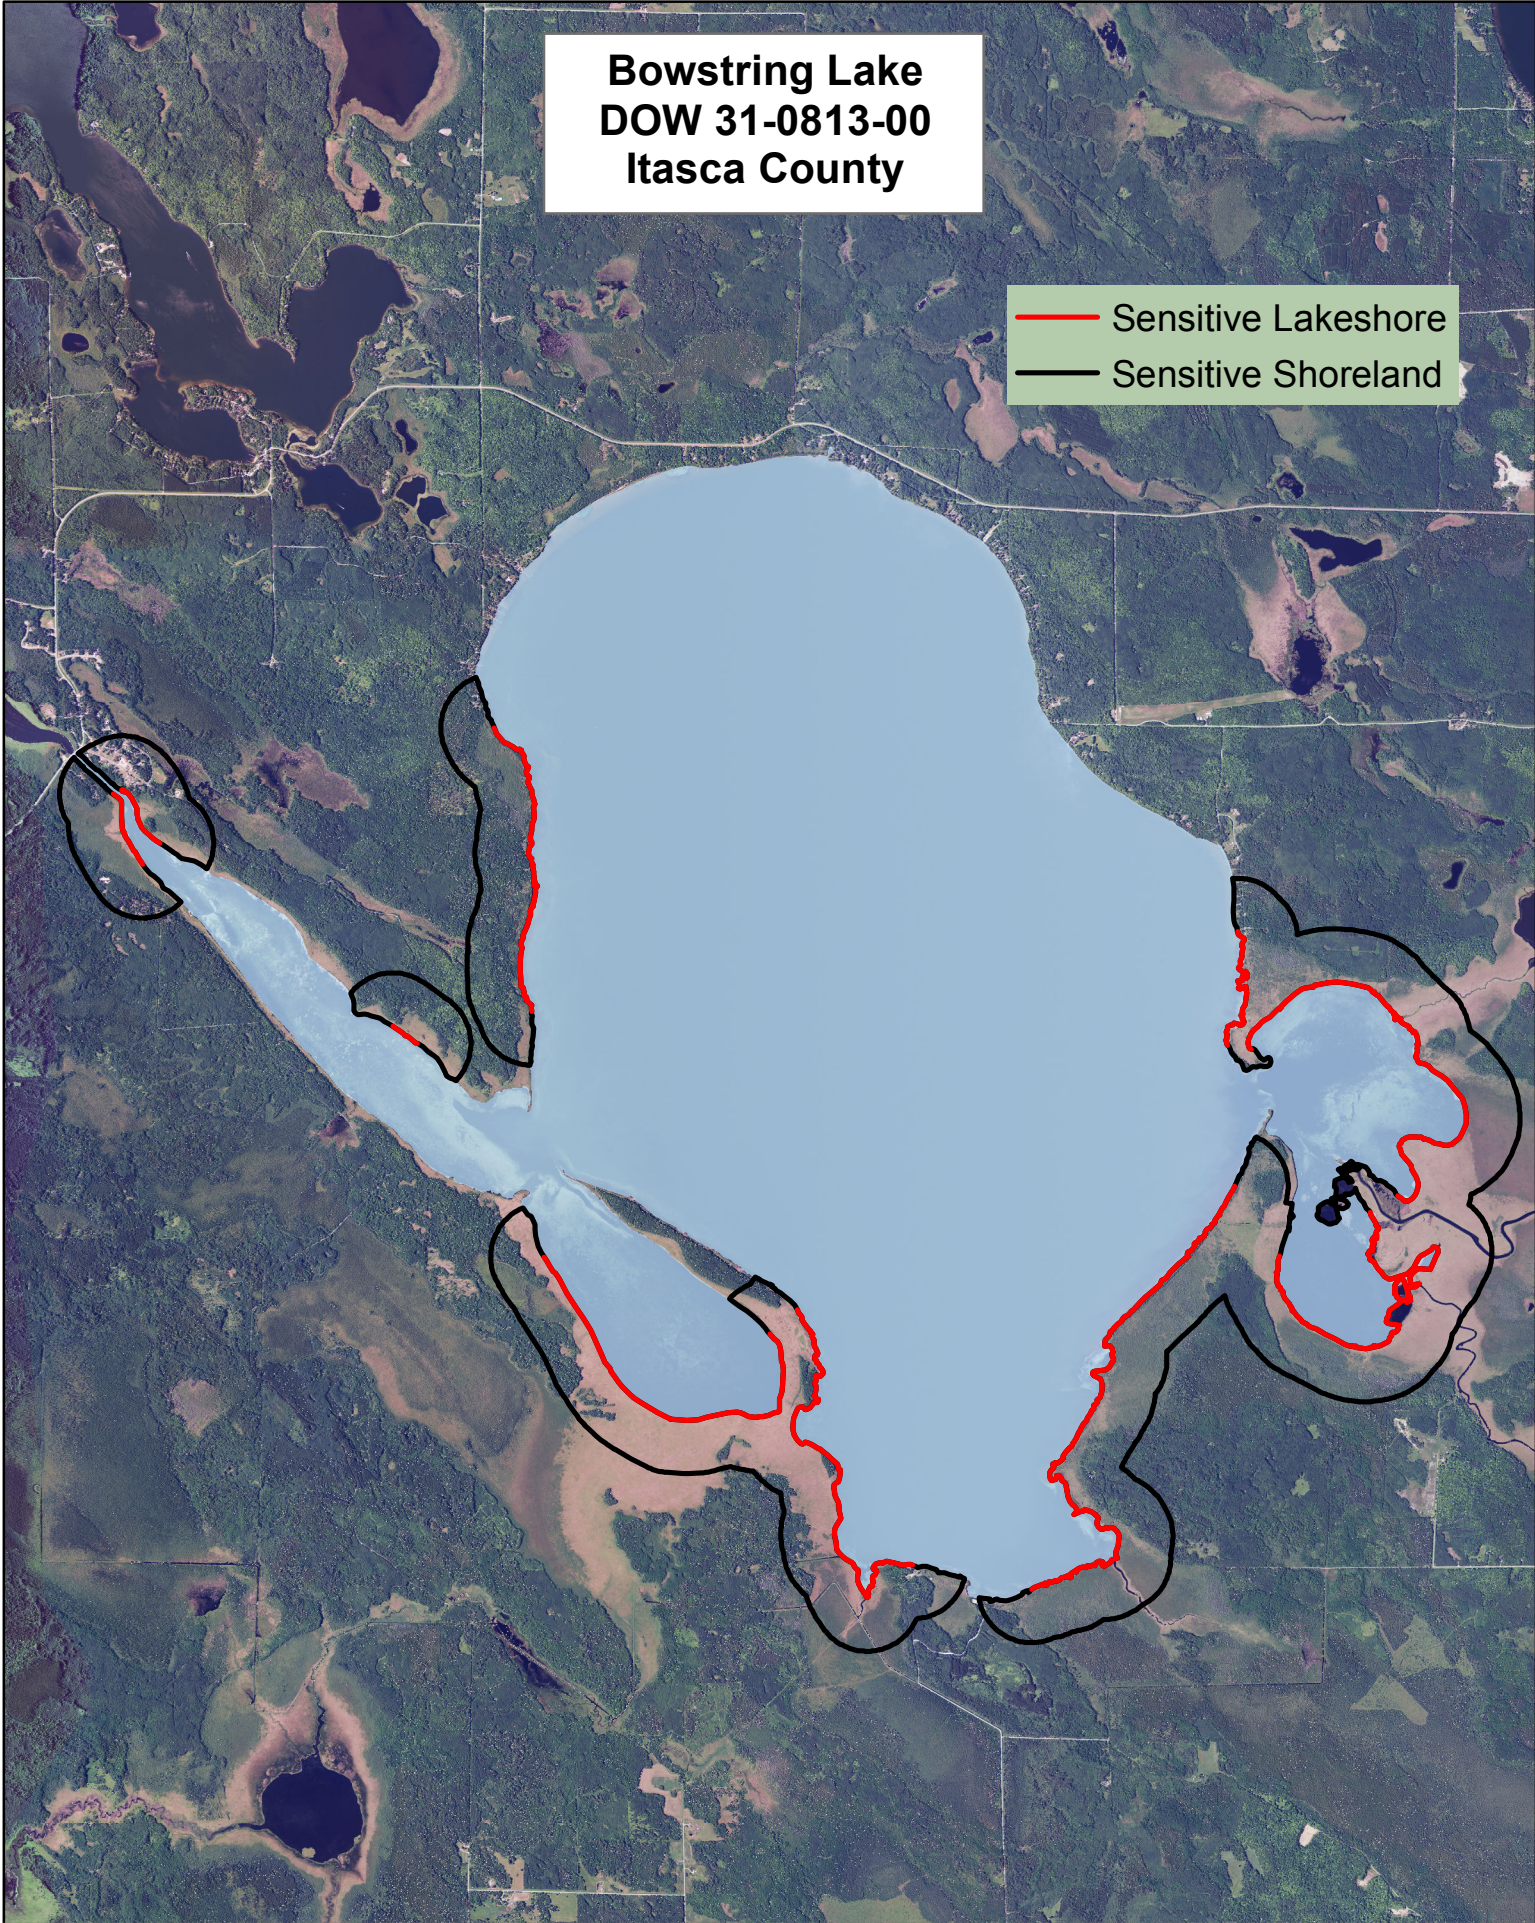

Bowstring Lake
DOW 31-0813-00
Itasca County

Sensitivity Index

- 6 Highest
 - 5
 - 4
 - 3
 - 2
 - 1
 - 0 High
- ↑

Created by:
MN DNR
2014

**Bowstring Lake
DOW 31-0813-00
Itasca County**

— Sensitive Lakeshore
— Sensitive Shoreland

Created by:
MN DNR
2014