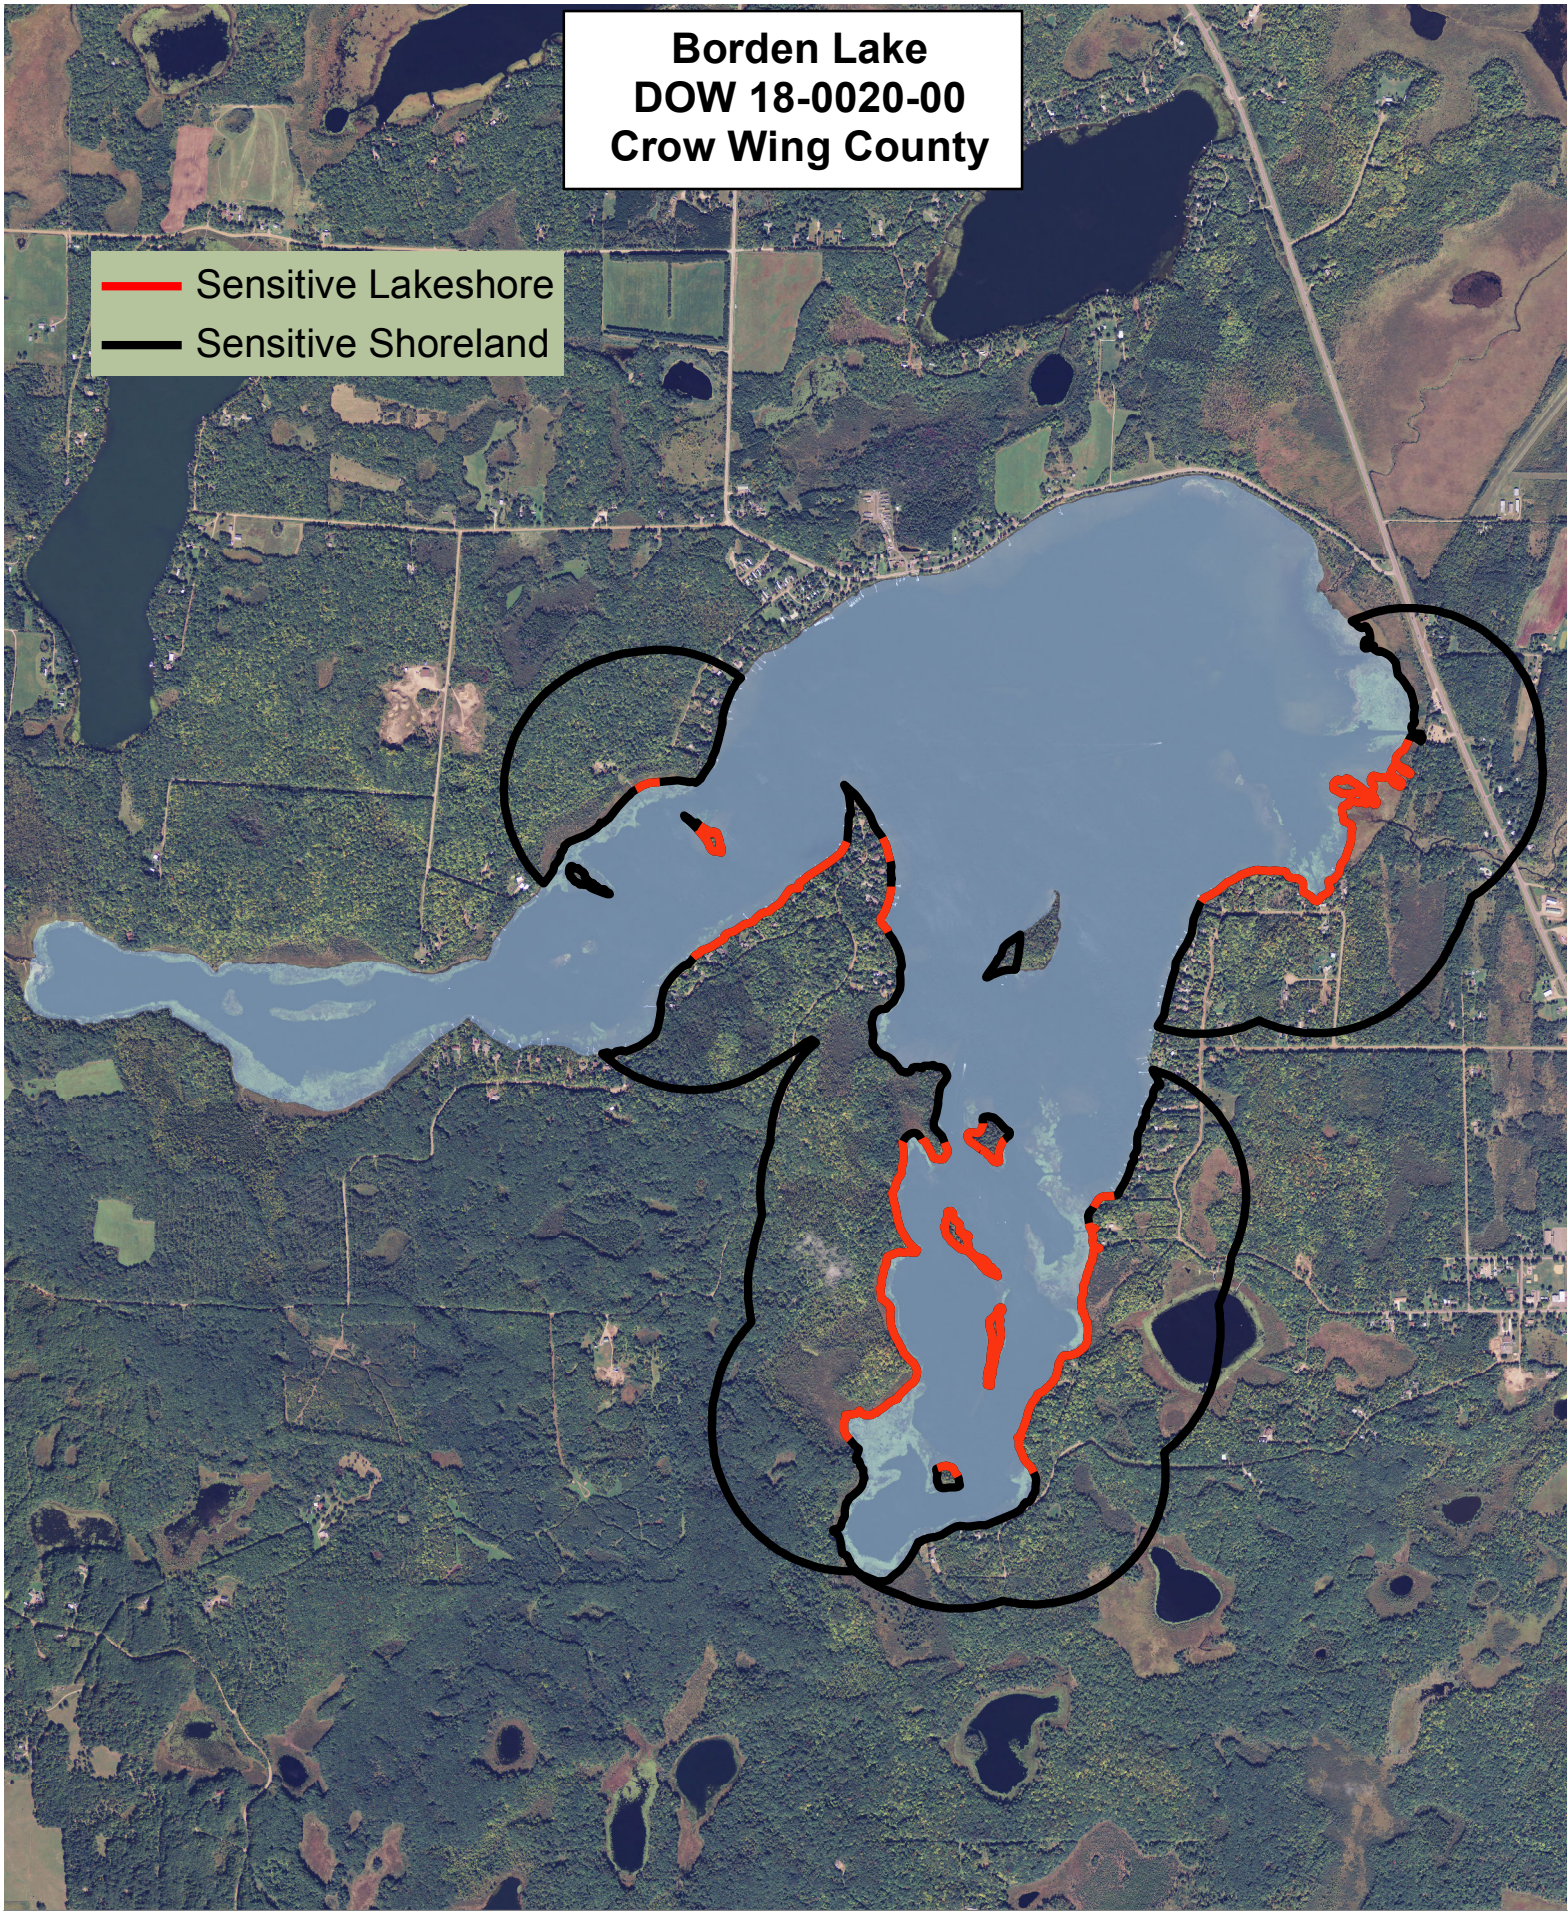

**Borden Lake  
DOW 18-0020-00  
Crow Wing County**

**Sensitivity Index**

- 6 Highest
  - 5
  - 4
  - 3
  - 2
  - 1
  - 0 High
- ↑

Created by:  
MN DNR  
2011

**Borden Lake  
DOW 18-0020-00  
Crow Wing County**

— Sensitive Lakeshore  
— Sensitive Shoreland

N

0 375 750 1,125 1,500  
Meters

Created by:  
MN DNR  
2011