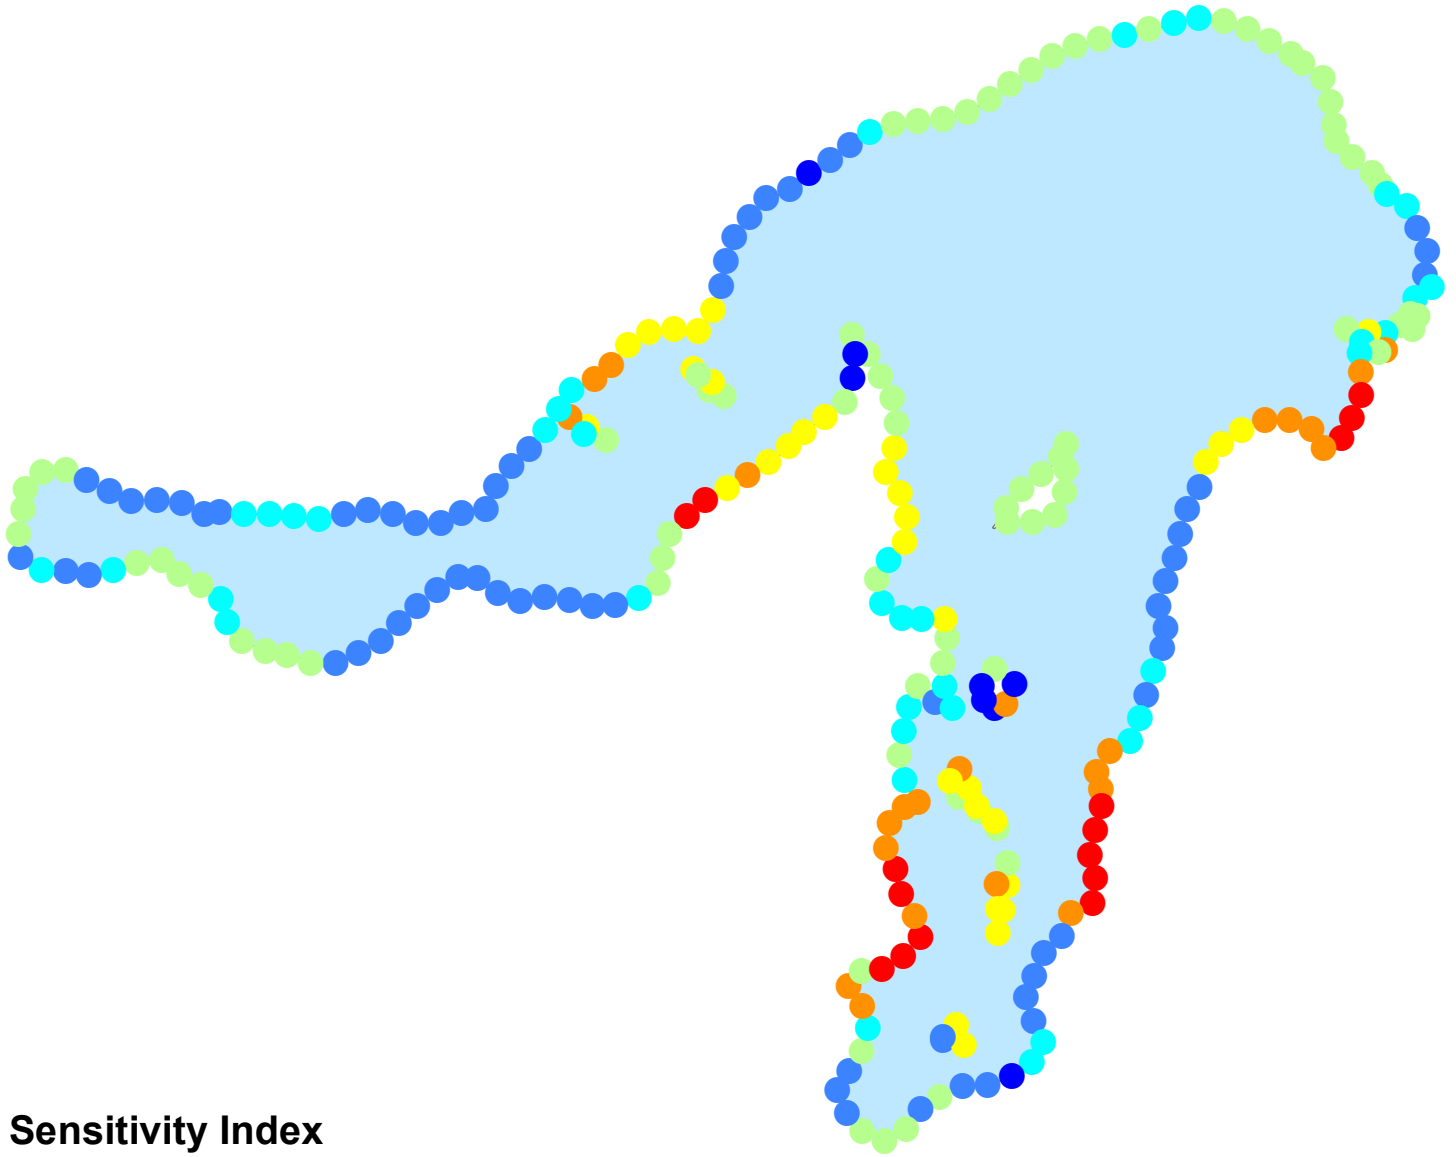

**Borden Lake  
DOW 18-0020-00  
Crow Wing County**

**Sensitivity Index**

- 6 Highest
  - 5
  - 4
  - 3
  - 2
  - 1
  - 0 High
- ↑

Created by:  
MN DNR  
2011

**Borden Lake  
DOW 18-0020-00  
Crow Wing County**

— Sensitive Lakeshore  
— Sensitive Shoreland

N

0 375 750 1,125 1,500  
Meters

Created by:  
MN DNR  
2011