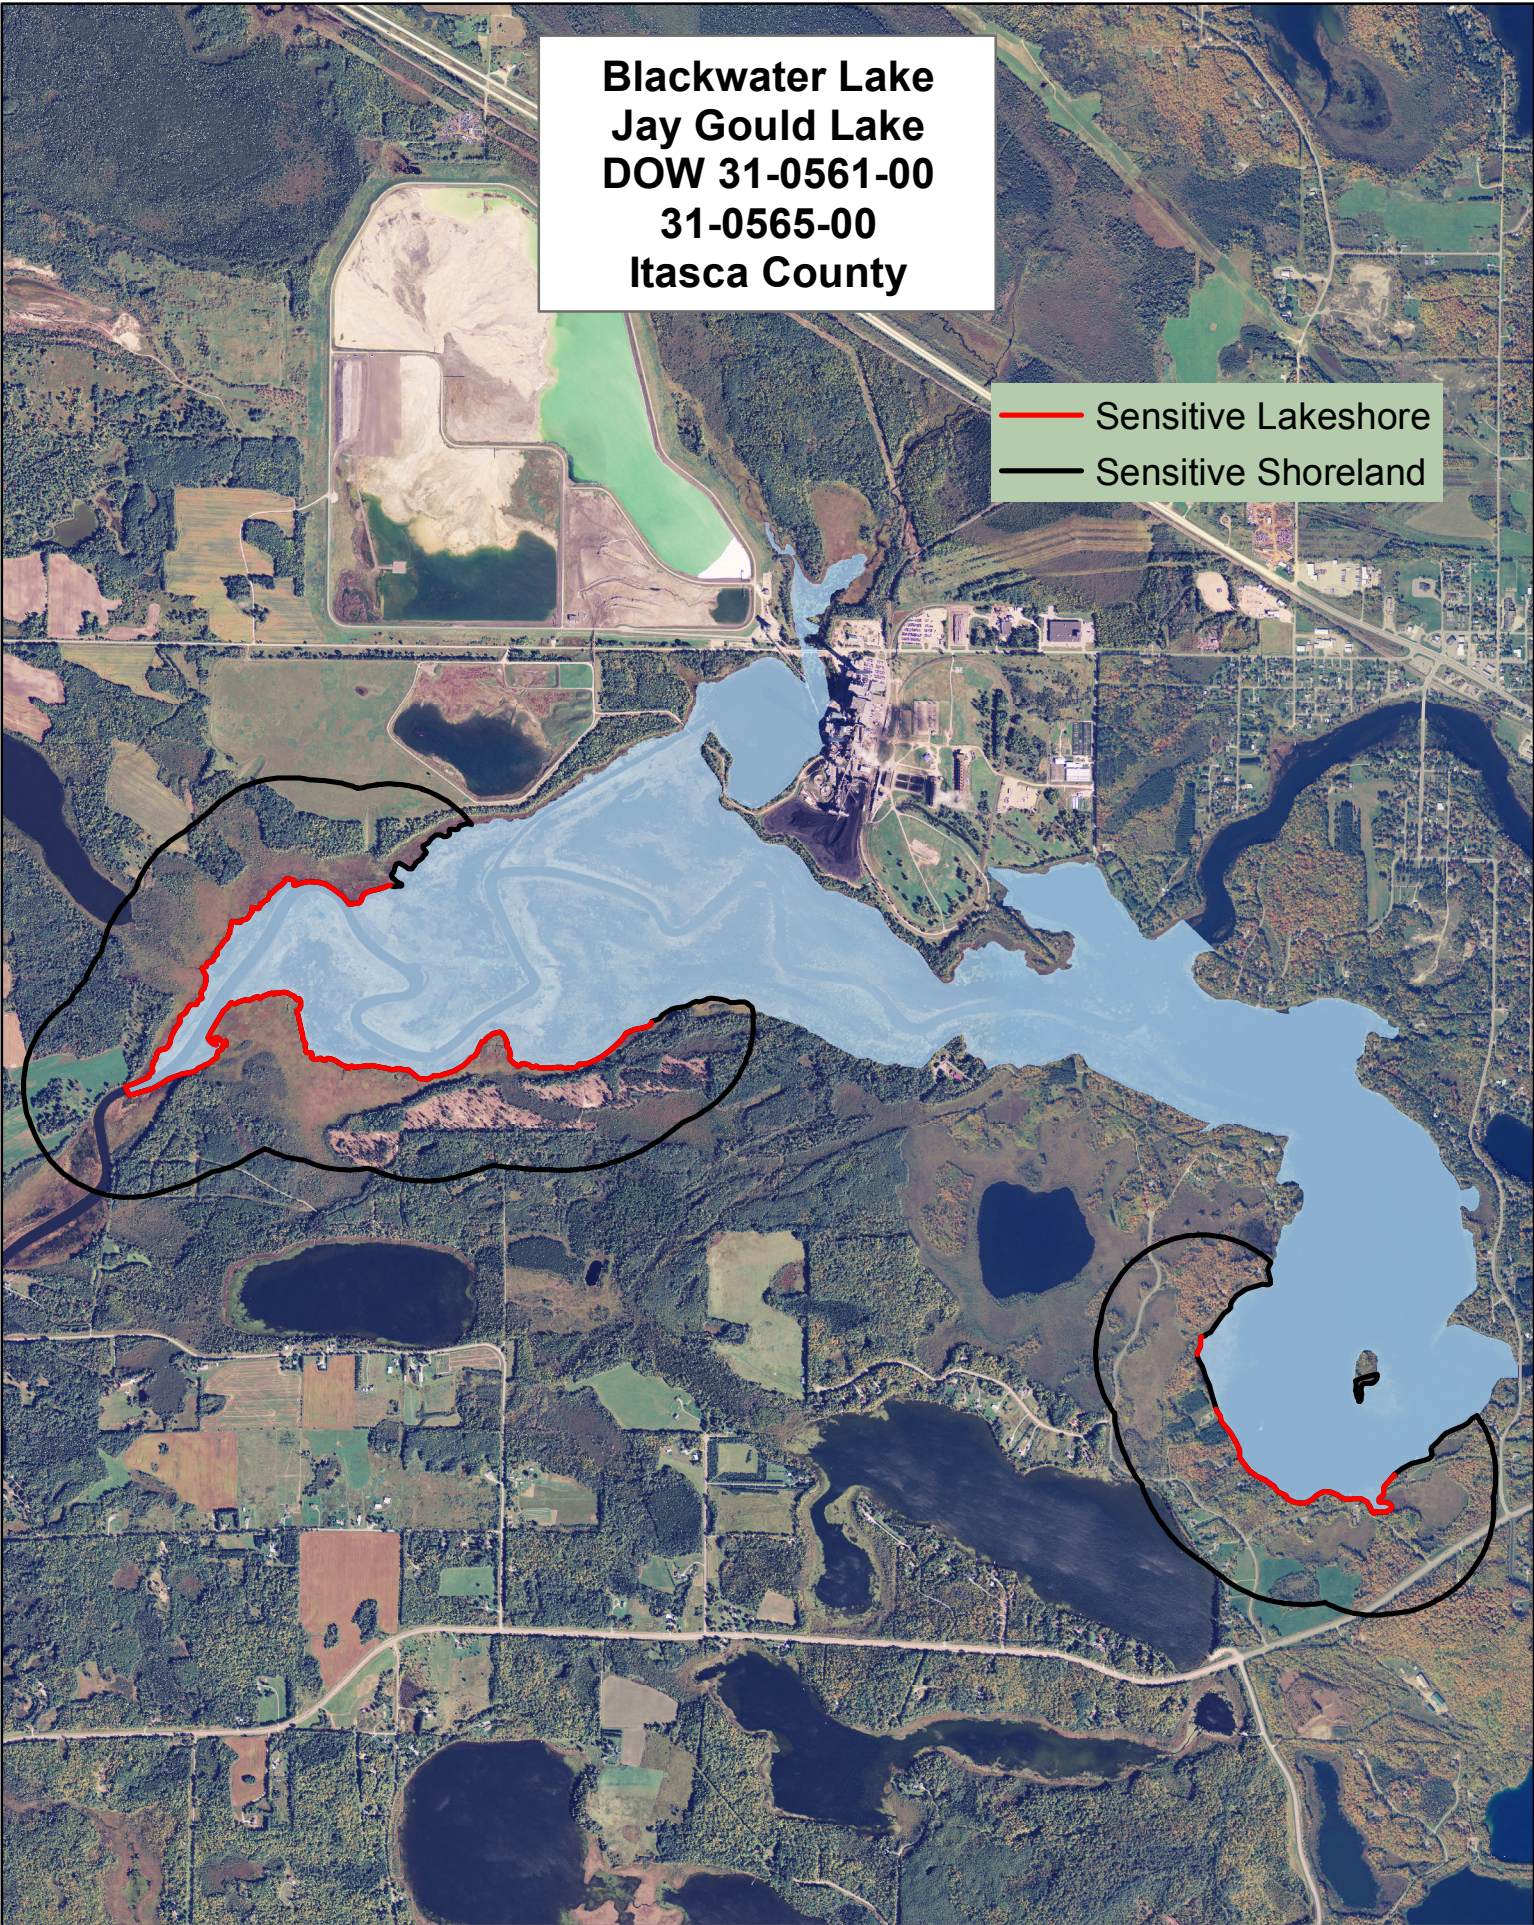

**Blackwater/Jay Gould Lake**  
**DOW 31-0561-00**  
**31-0565-00**  
**Itasca County**

**Sensitivity Index**

- 8-9 Highest
  - 6-7
  - 5
  - 4
  - 3
  - 1-2
  - 0 High
- ↑

Created by:  
MN DNR  
2014

**Blackwater Lake  
Jay Gould Lake  
DOW 31-0561-00  
31-0565-00  
Itasca County**

-  Sensitive Lakeshore
-  Sensitive Shoreland

N

0 625 1,250 1,875 2,500 Meters

Created by:  
MN DNR  
2014