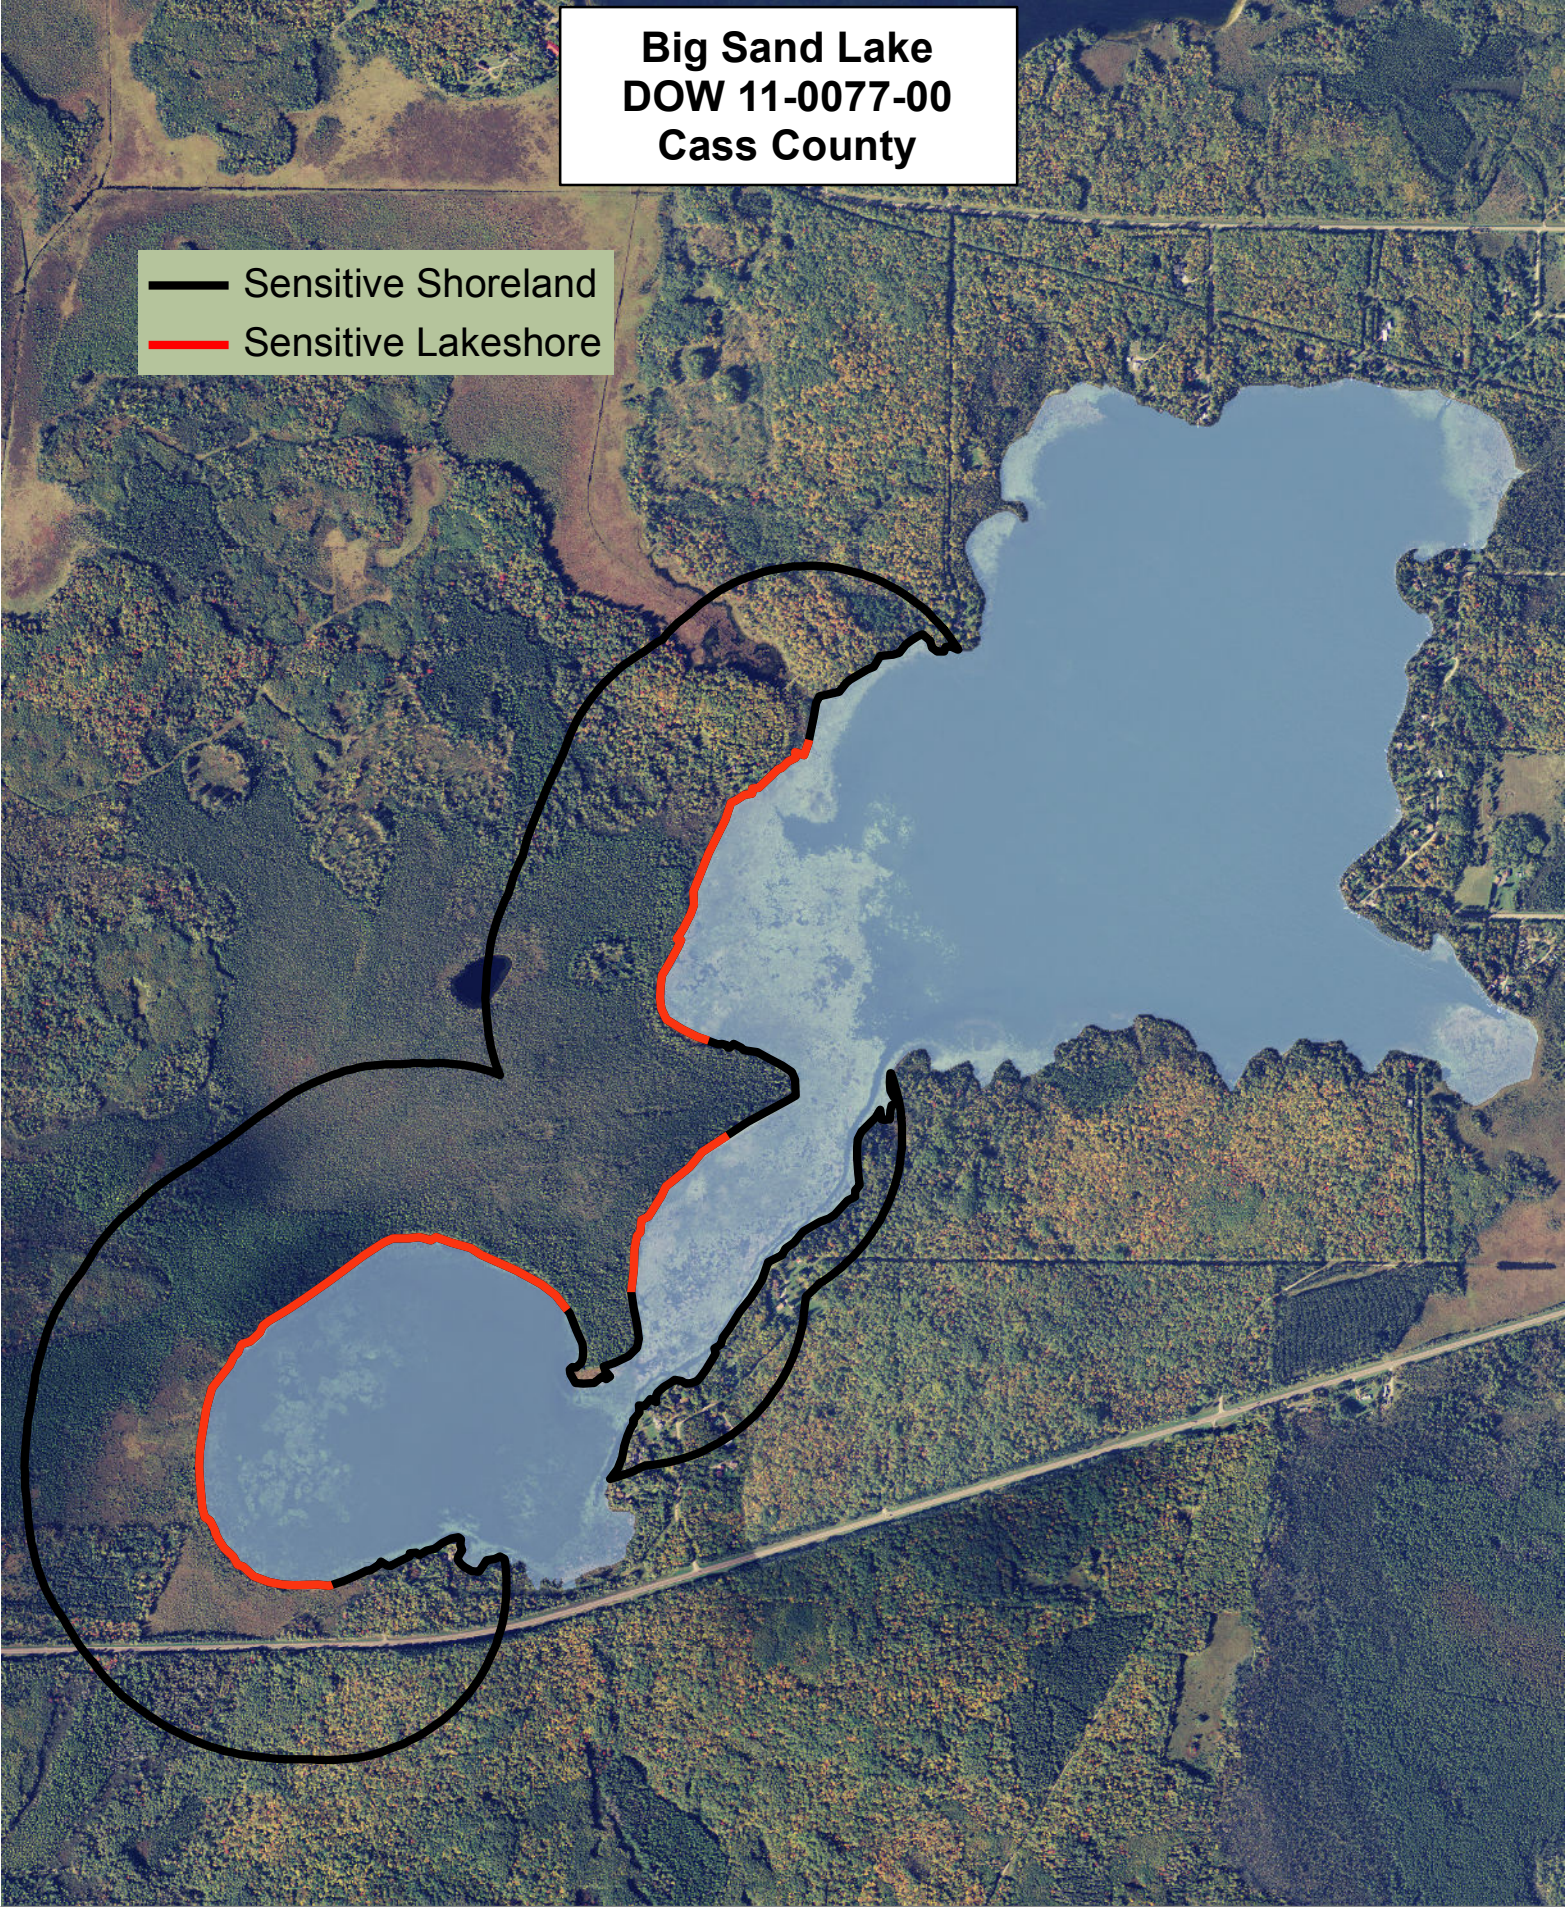

**Big Sand Lake
DOW 11-0077-00
Cass County**

Sensitivity Index

- 9 Highest
- 6
- 5
- 4
- 3
- 2
- 1
- 0 High

Created by:
MN DNR
2011

**Big Sand Lake
DOW 11-0077-00
Cass County**

-  Sensitive Shoreland
-  Sensitive Lakeshore

0 375 750 1,125 1,500 Meters

Created by:
MN DNR
2011