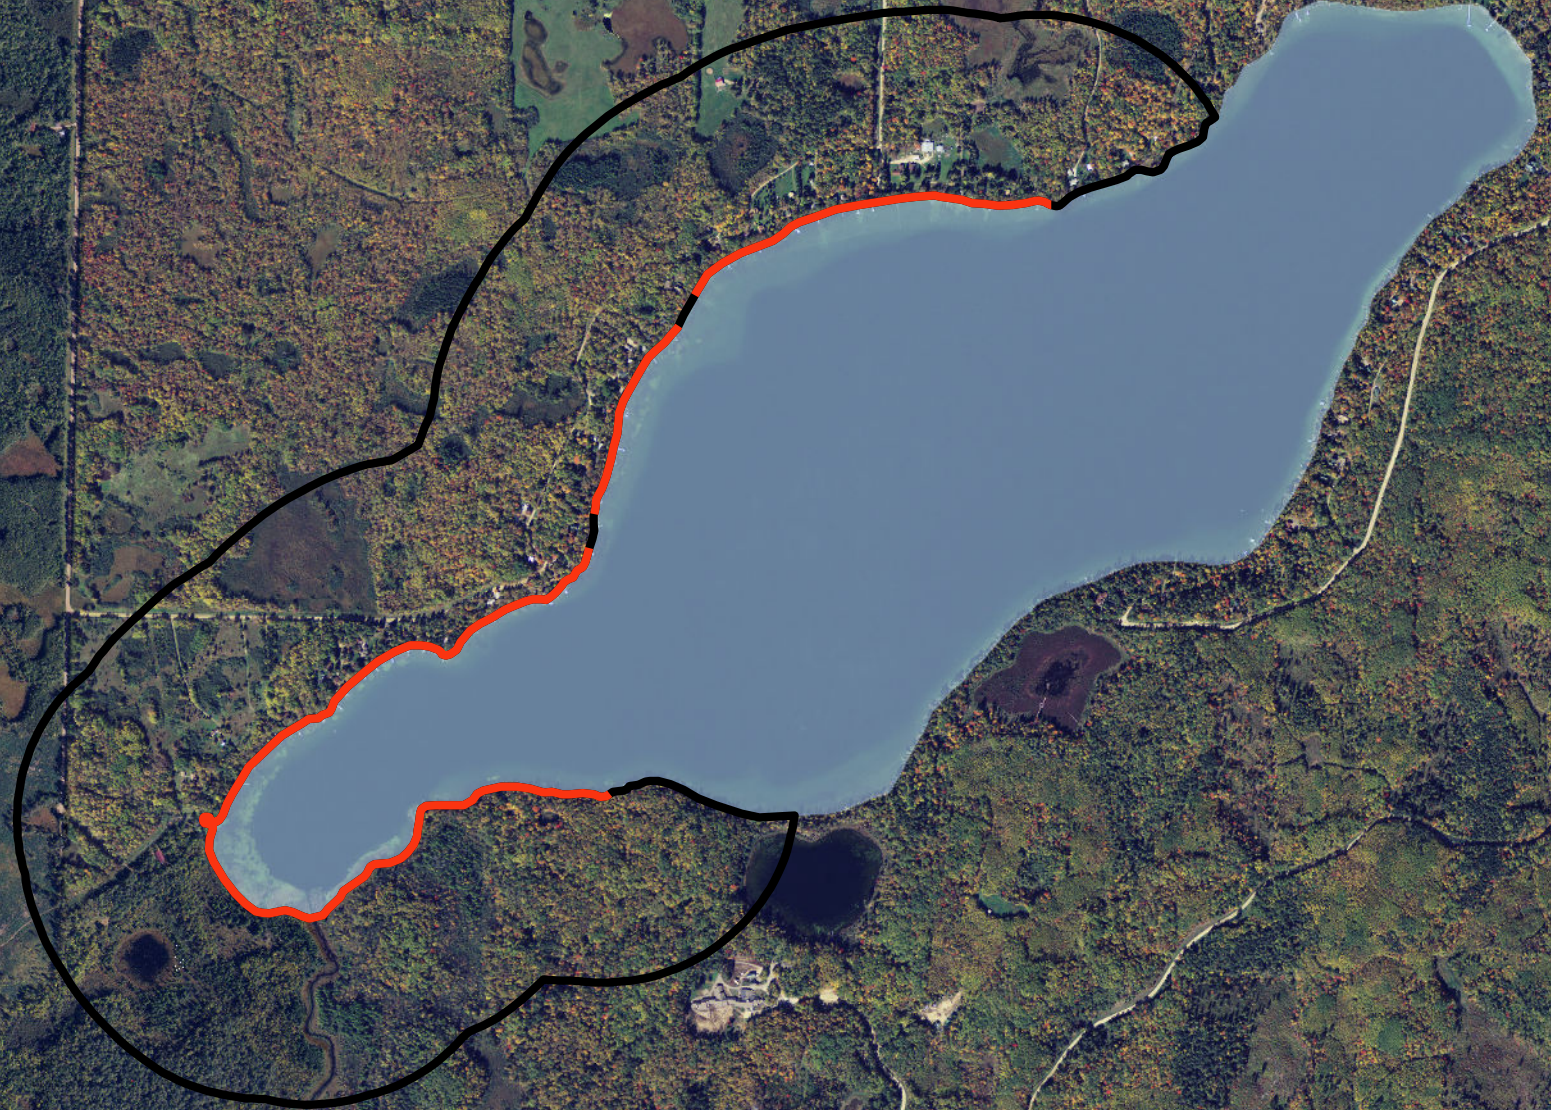

**Big Deep Lake
DOW 11-0277-00
Cass County**

Sensitivity Index

-  8 Highest
-  7
-  6
-  5 
-  4
-  3
-  2
-  1
-  0 High

Created by:
MN DNR
2011

**Big Deep Lake
DOW 11-0277-00
Cass County**

-  Sensitive Shoreland
-  Sensitive Lakeshore

Created by:
MN DNR
2011