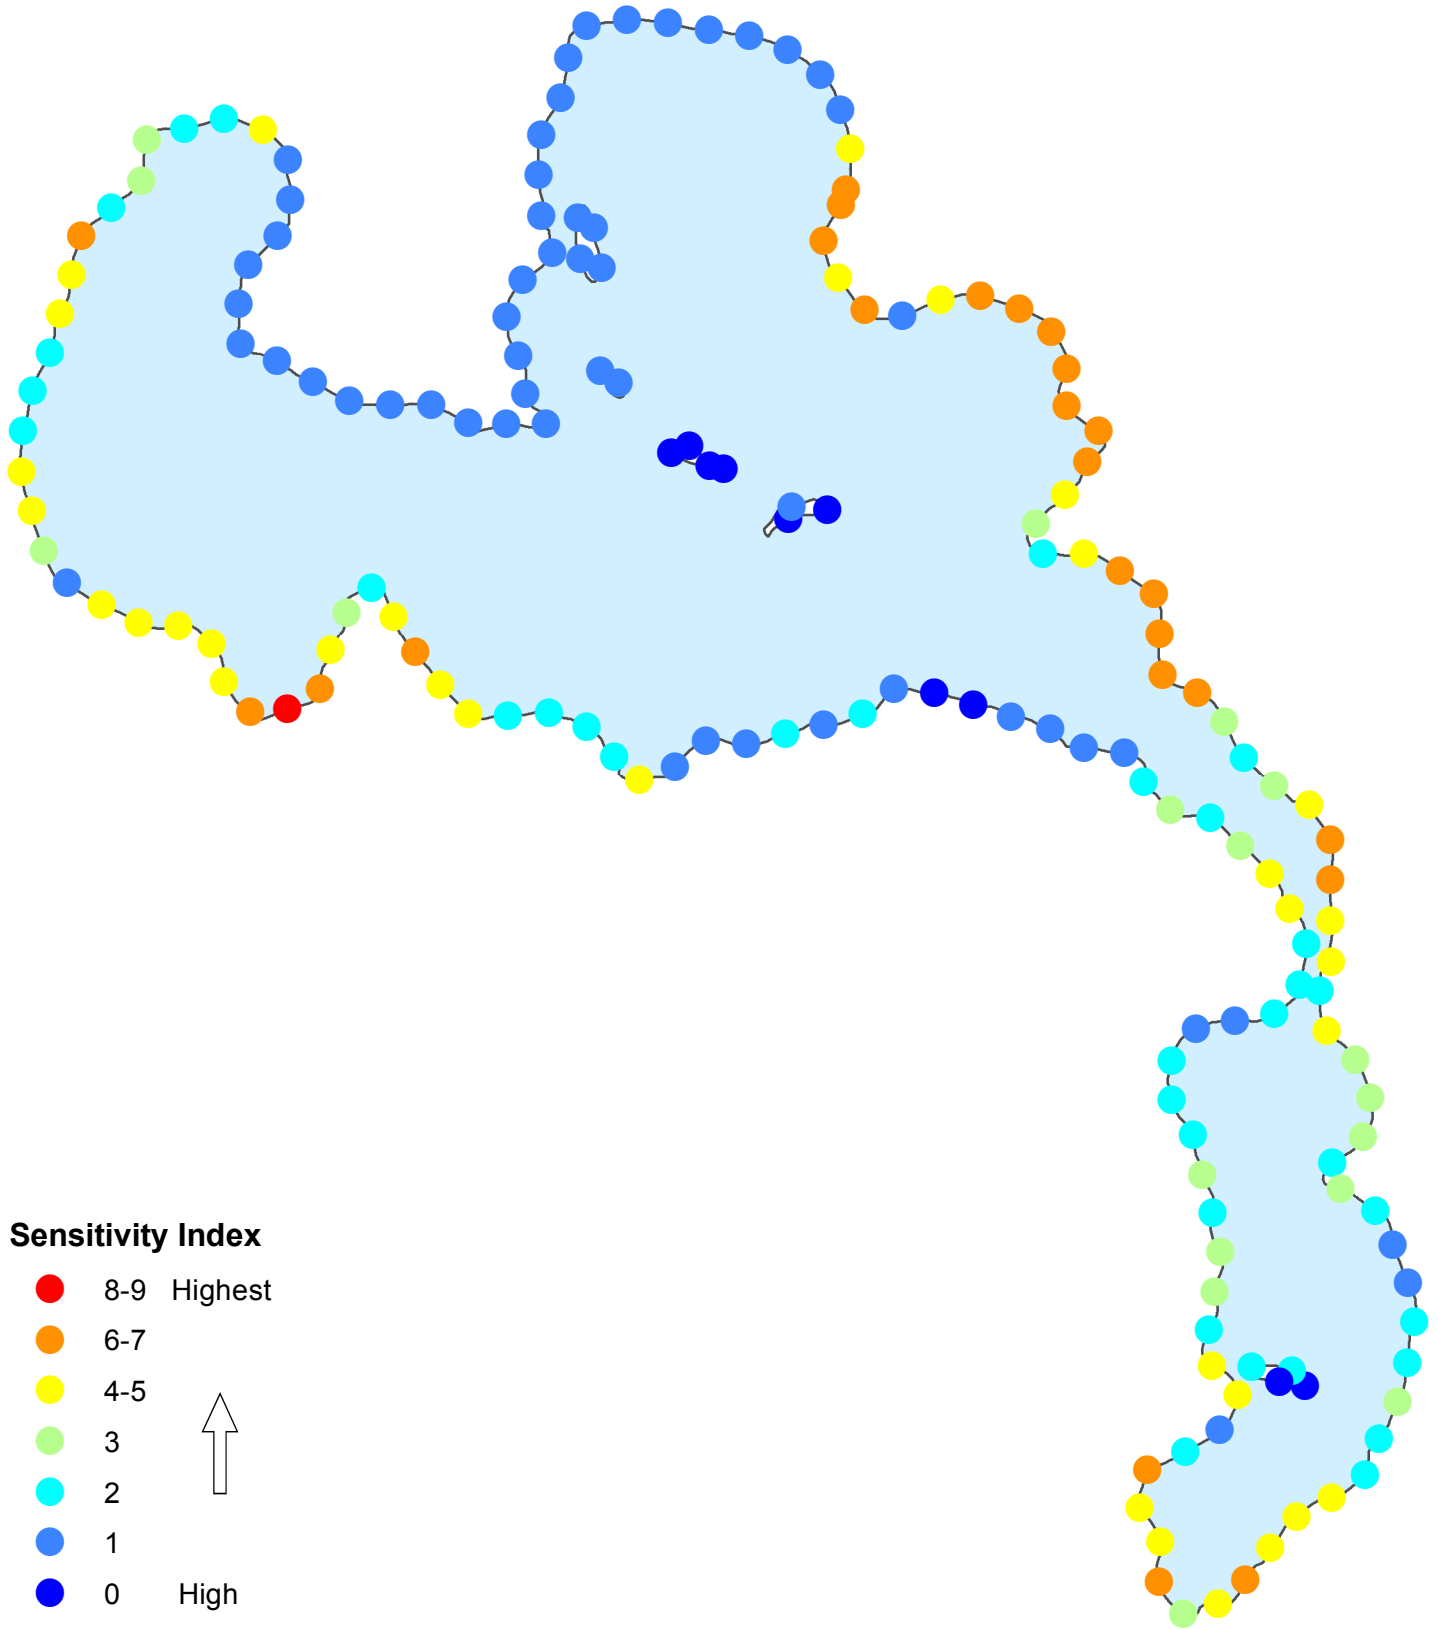

**Bello Lake  
DOW 31-0726-00  
Itasca County**

**Bello Lake  
DOW 31-0726-00  
Itasca County**

-  Sensitive Lakeshore
-  Sensitive Shoreland

Created by:  
MN DNR  
2014