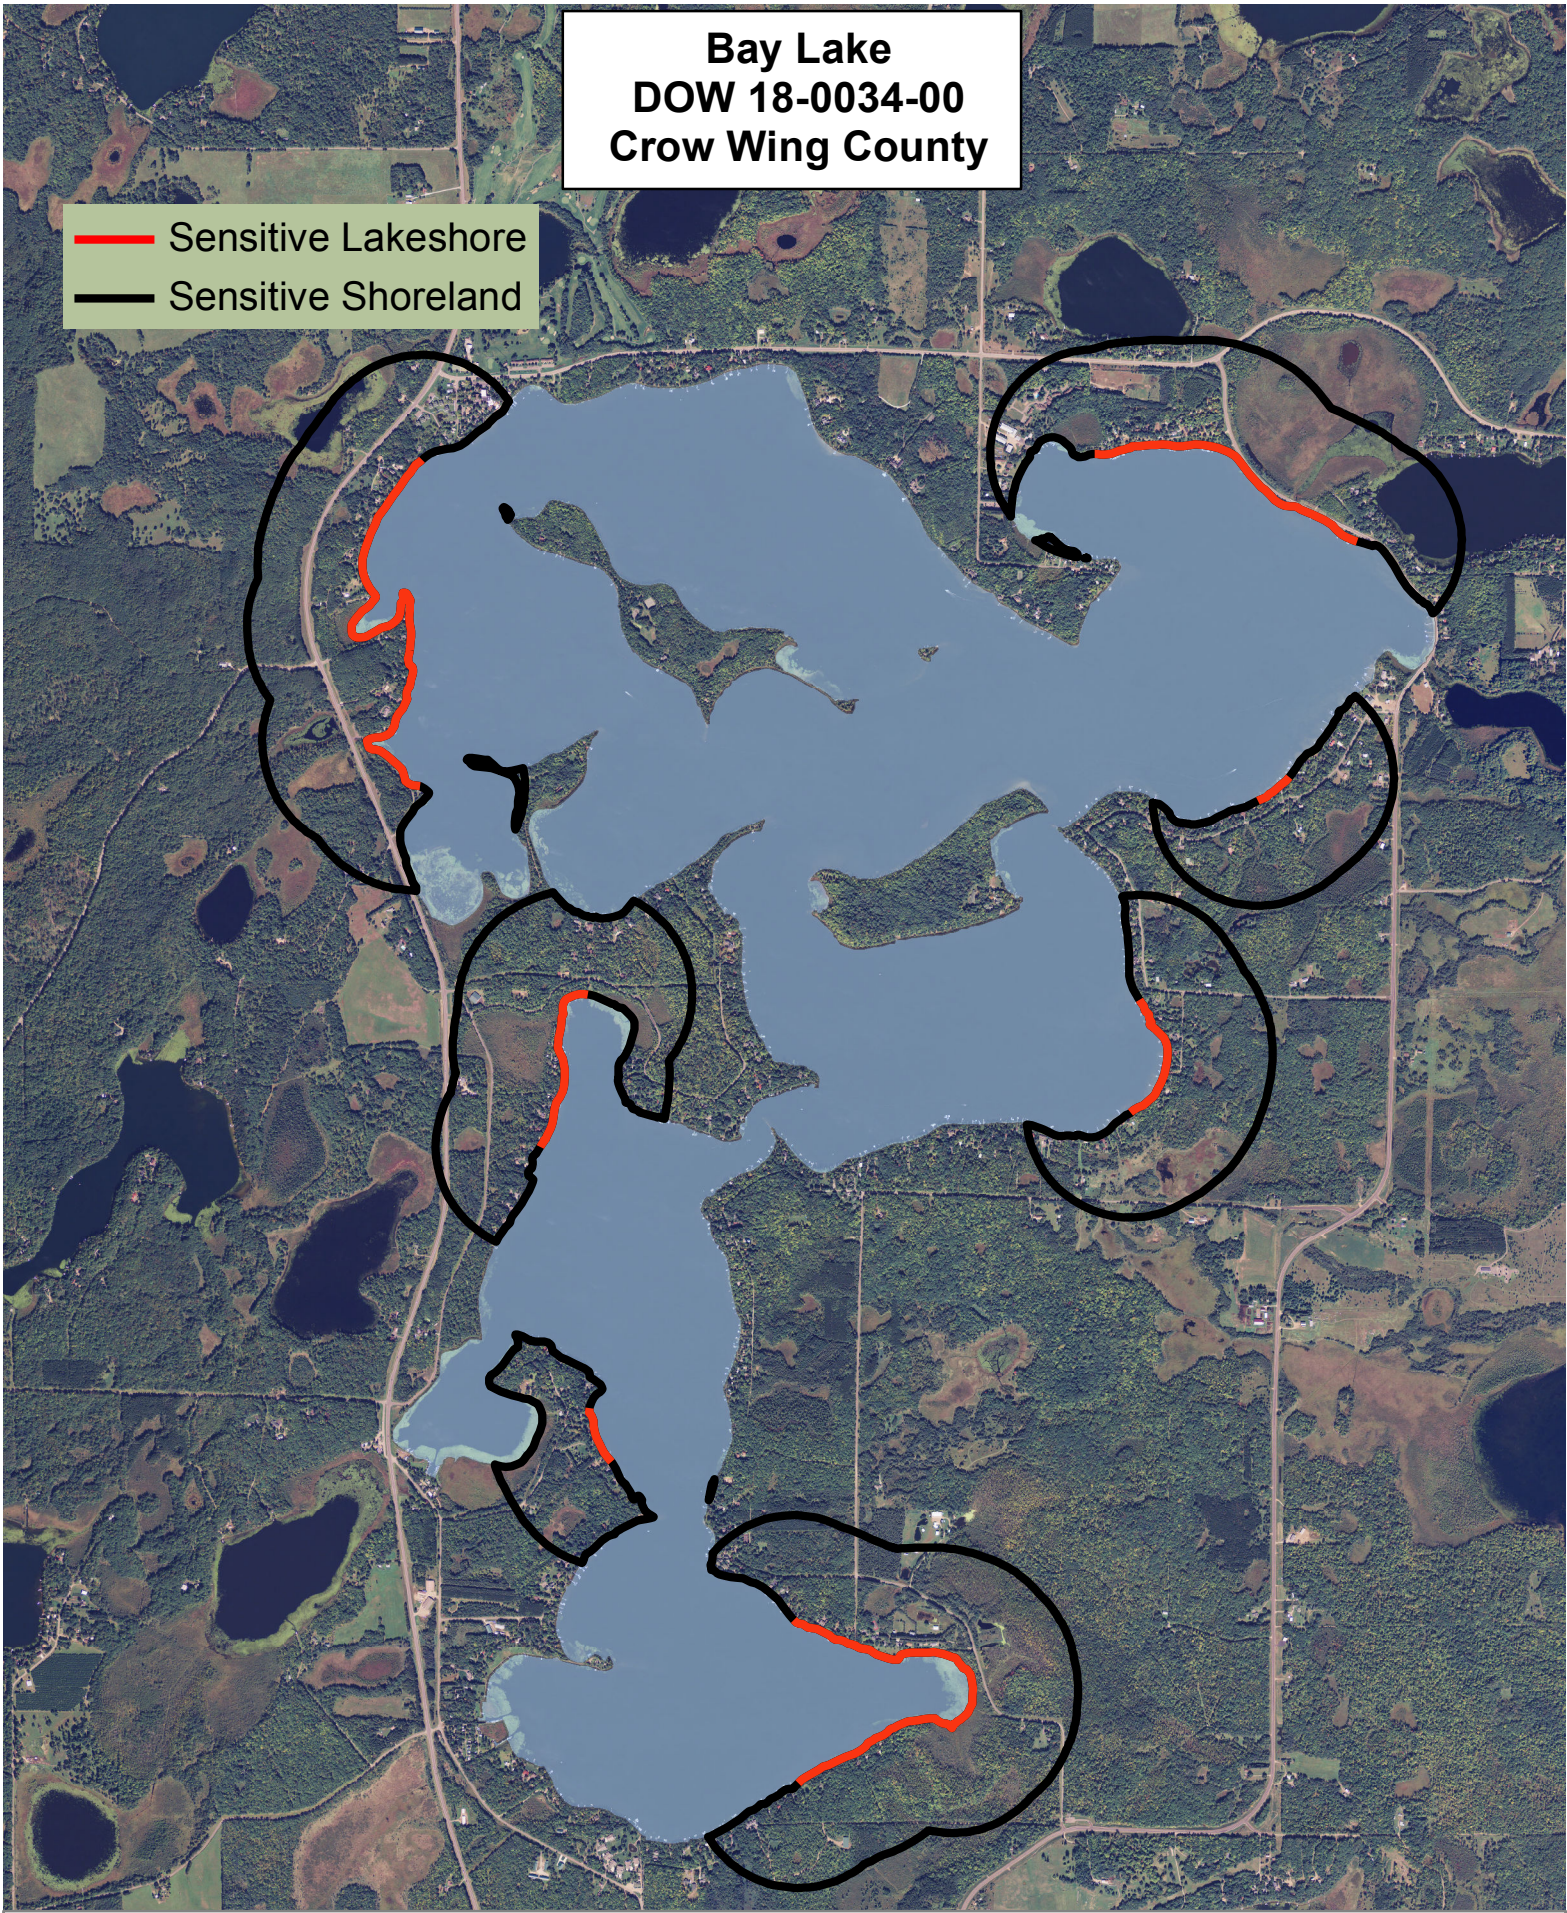

Bay Lake
DOW 18-0034-00
Crow Wing County

Sensitivity Index

- 5 Highest
- 4
- 3
- 2
- 1
- 0 High

Created by:
MN DNR
2011

**Bay Lake
DOW 18-0034-00
Crow Wing County**

-  Sensitive Lakeshore
-  Sensitive Shoreland

Created by:
MN DNR
2011