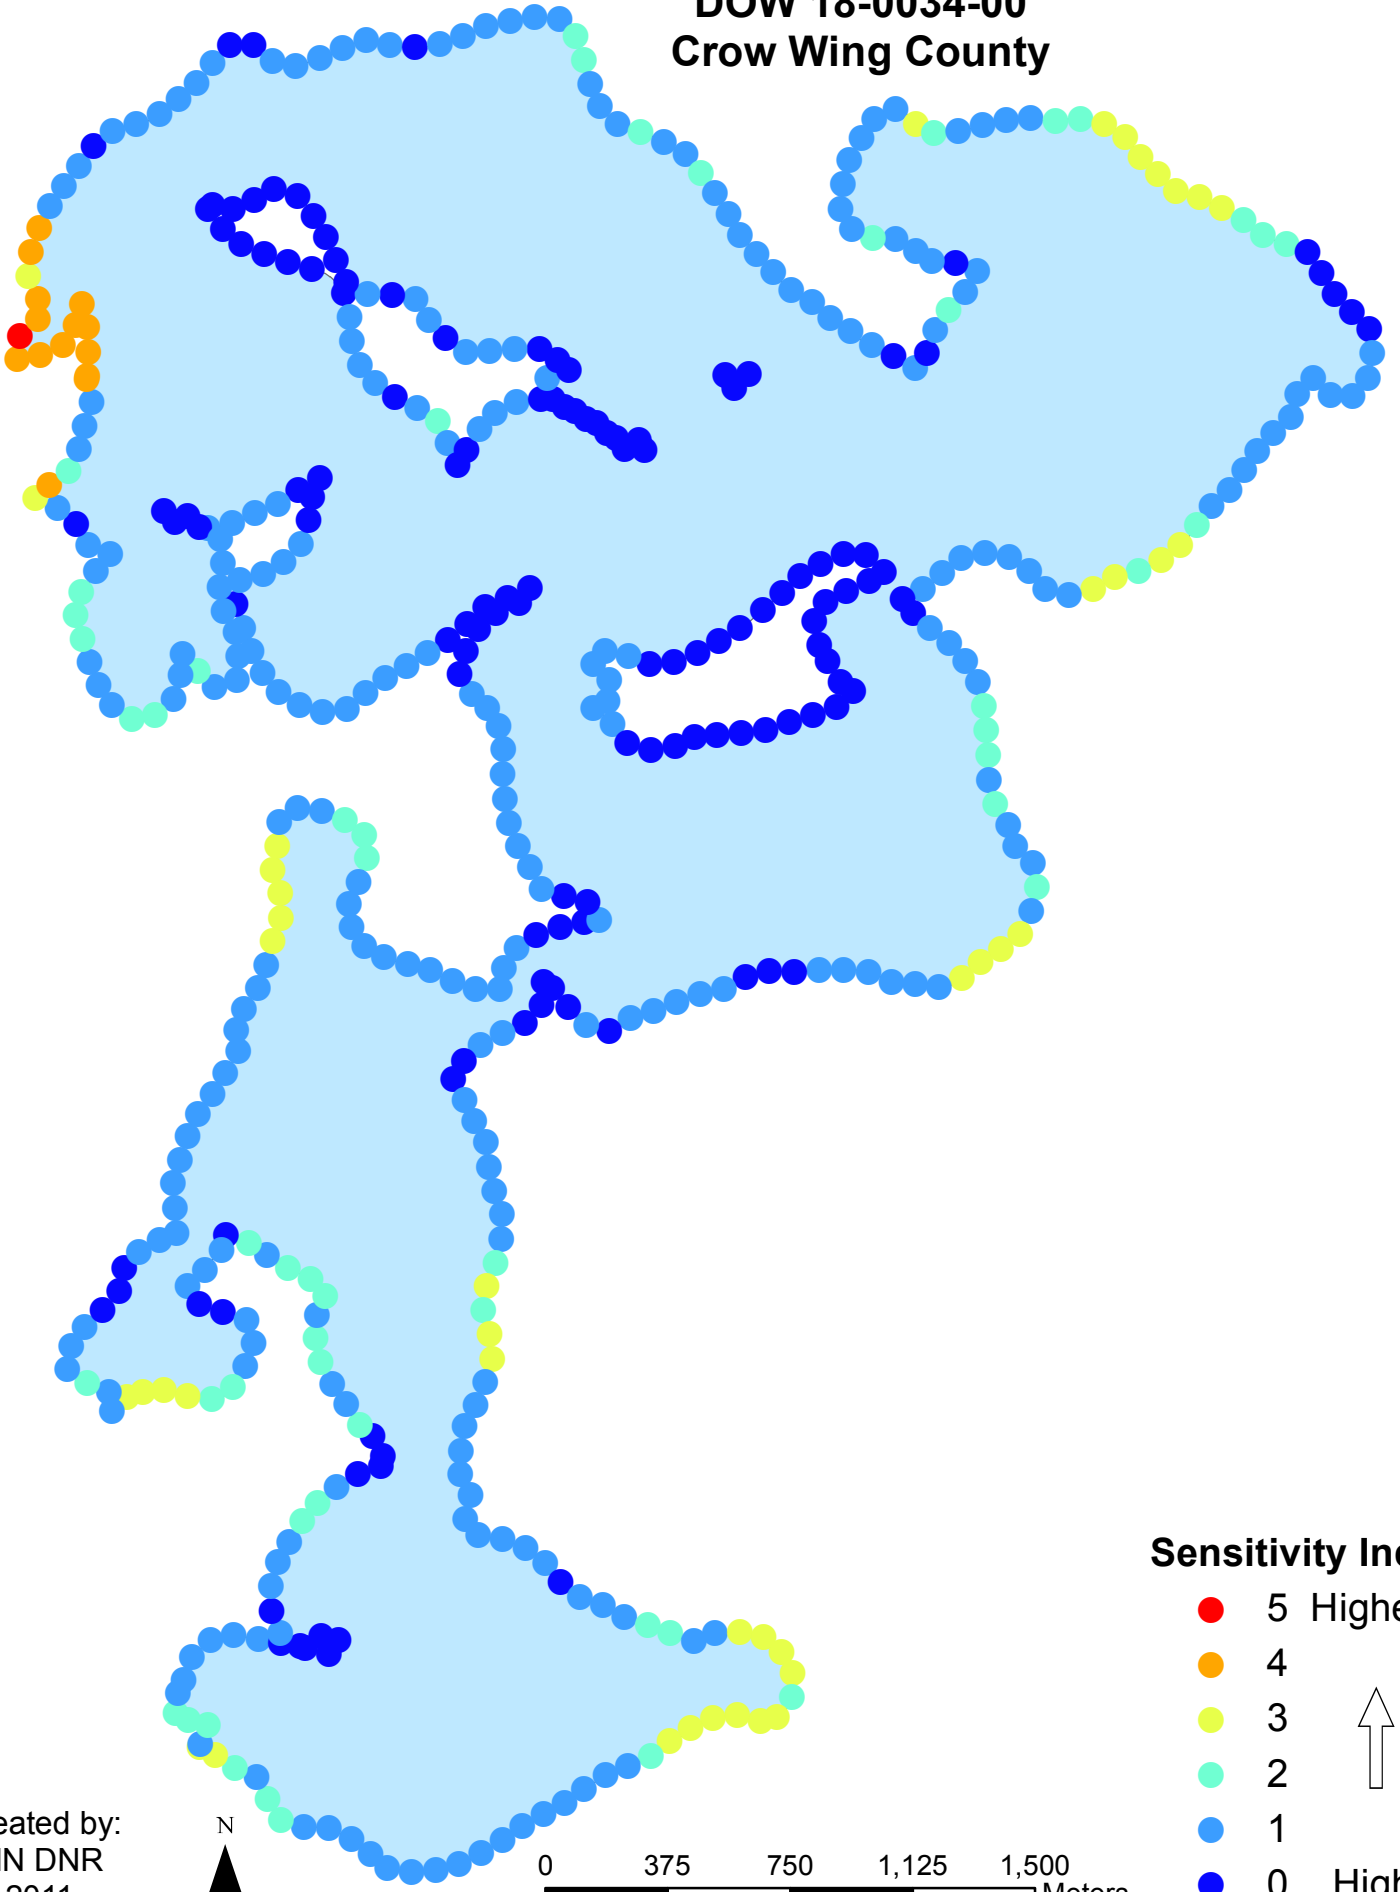

Bay Lake
DOW 18-0034-00
Crow Wing County

Sensitivity Index

- 5 Highest
- 4
- 3
- 2
- 1
- 0 High

Created by:
MN DNR
2011

**Bay Lake
DOW 18-0034-00
Crow Wing County**

-  Sensitive Lakeshore
-  Sensitive Shoreland

Created by:
MN DNR
2011