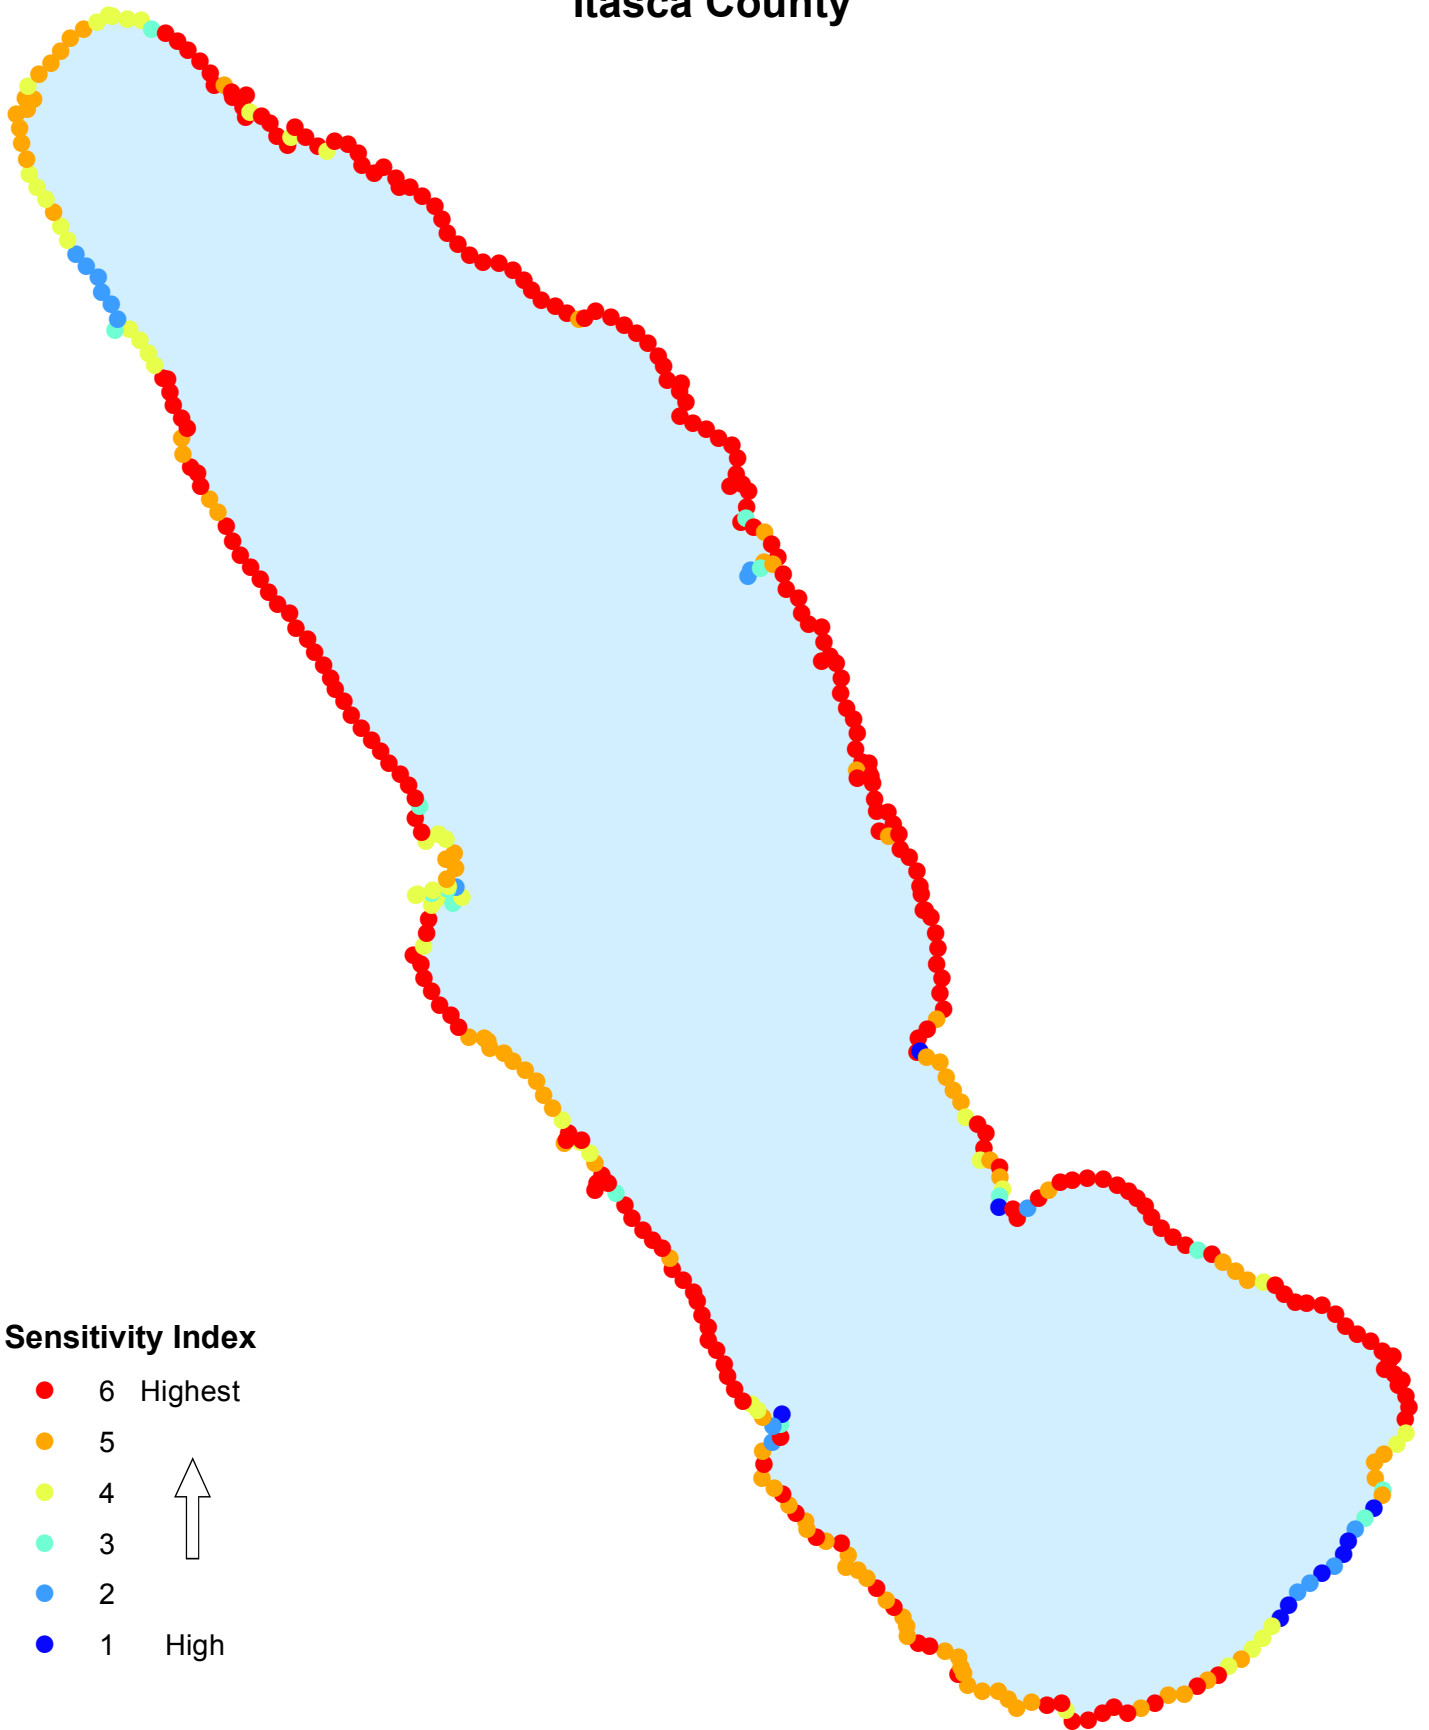

**Ball Club Lake  
DOW 31-0812-00  
Itasca County**

**Sensitivity Index**

- 6 Highest
  - 5
  - 4
  - 3
  - 2
  - 1 High
- ↑

Created by:  
MN DNR  
2014

**Ball Club Lake  
DOW 31-0812-00  
Itasca County**

— Sensitive Lakeshore  
— Sensitive Shoreland

Created by:  
MN DNR  
2014