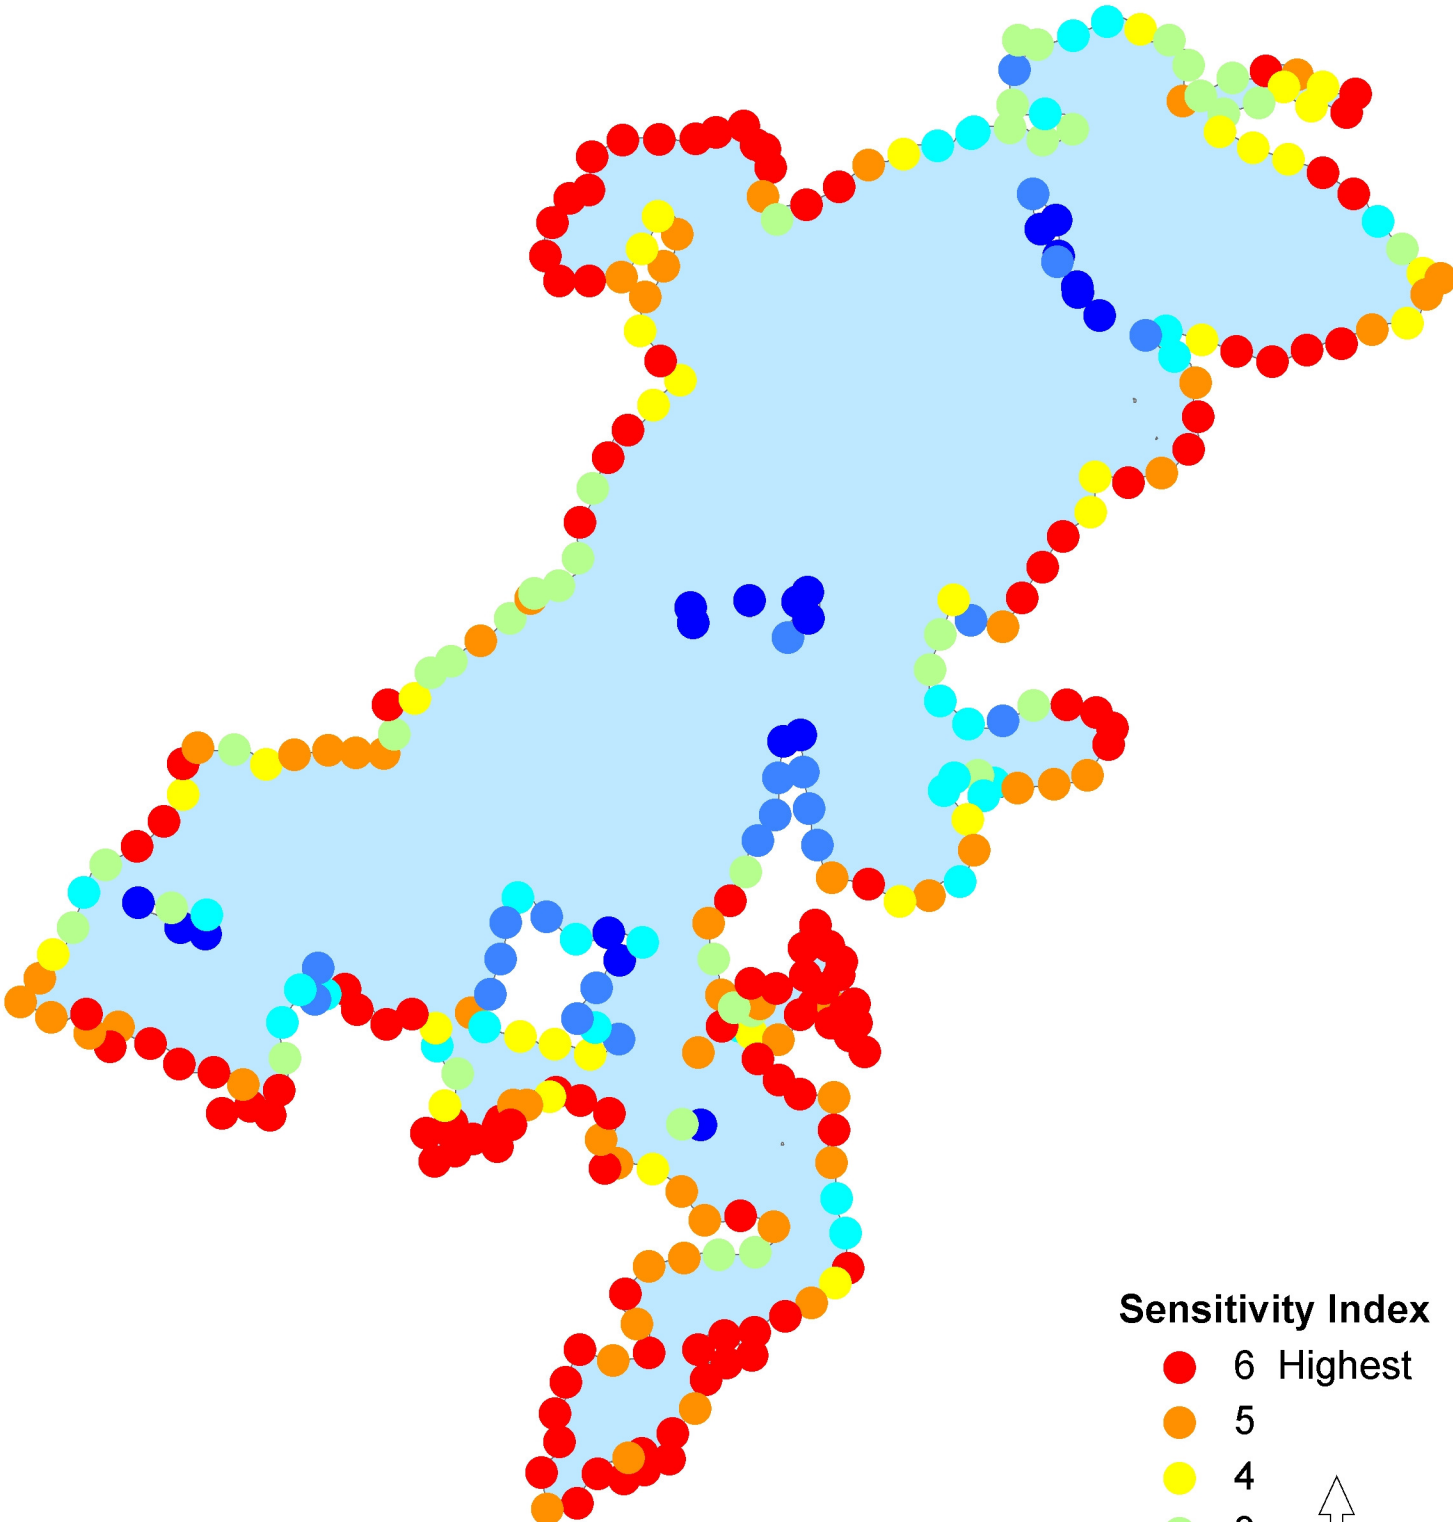

Aitkin Lake  
DOW 01-0040-00  
Aitkin County

**Sensitivity Index**

- 6 Highest
  - 5
  - 4
  - 3
  - 2
  - 1
  - 0 High
- ↑

Created by:  
MN DNR  
2011

**Aitkin Lake  
DOW 01-0040-00  
Aitkin County**

-  Sensitive Shoreland
-  Sensitive Lakeshore

Created by:  
MN DNR  
2011