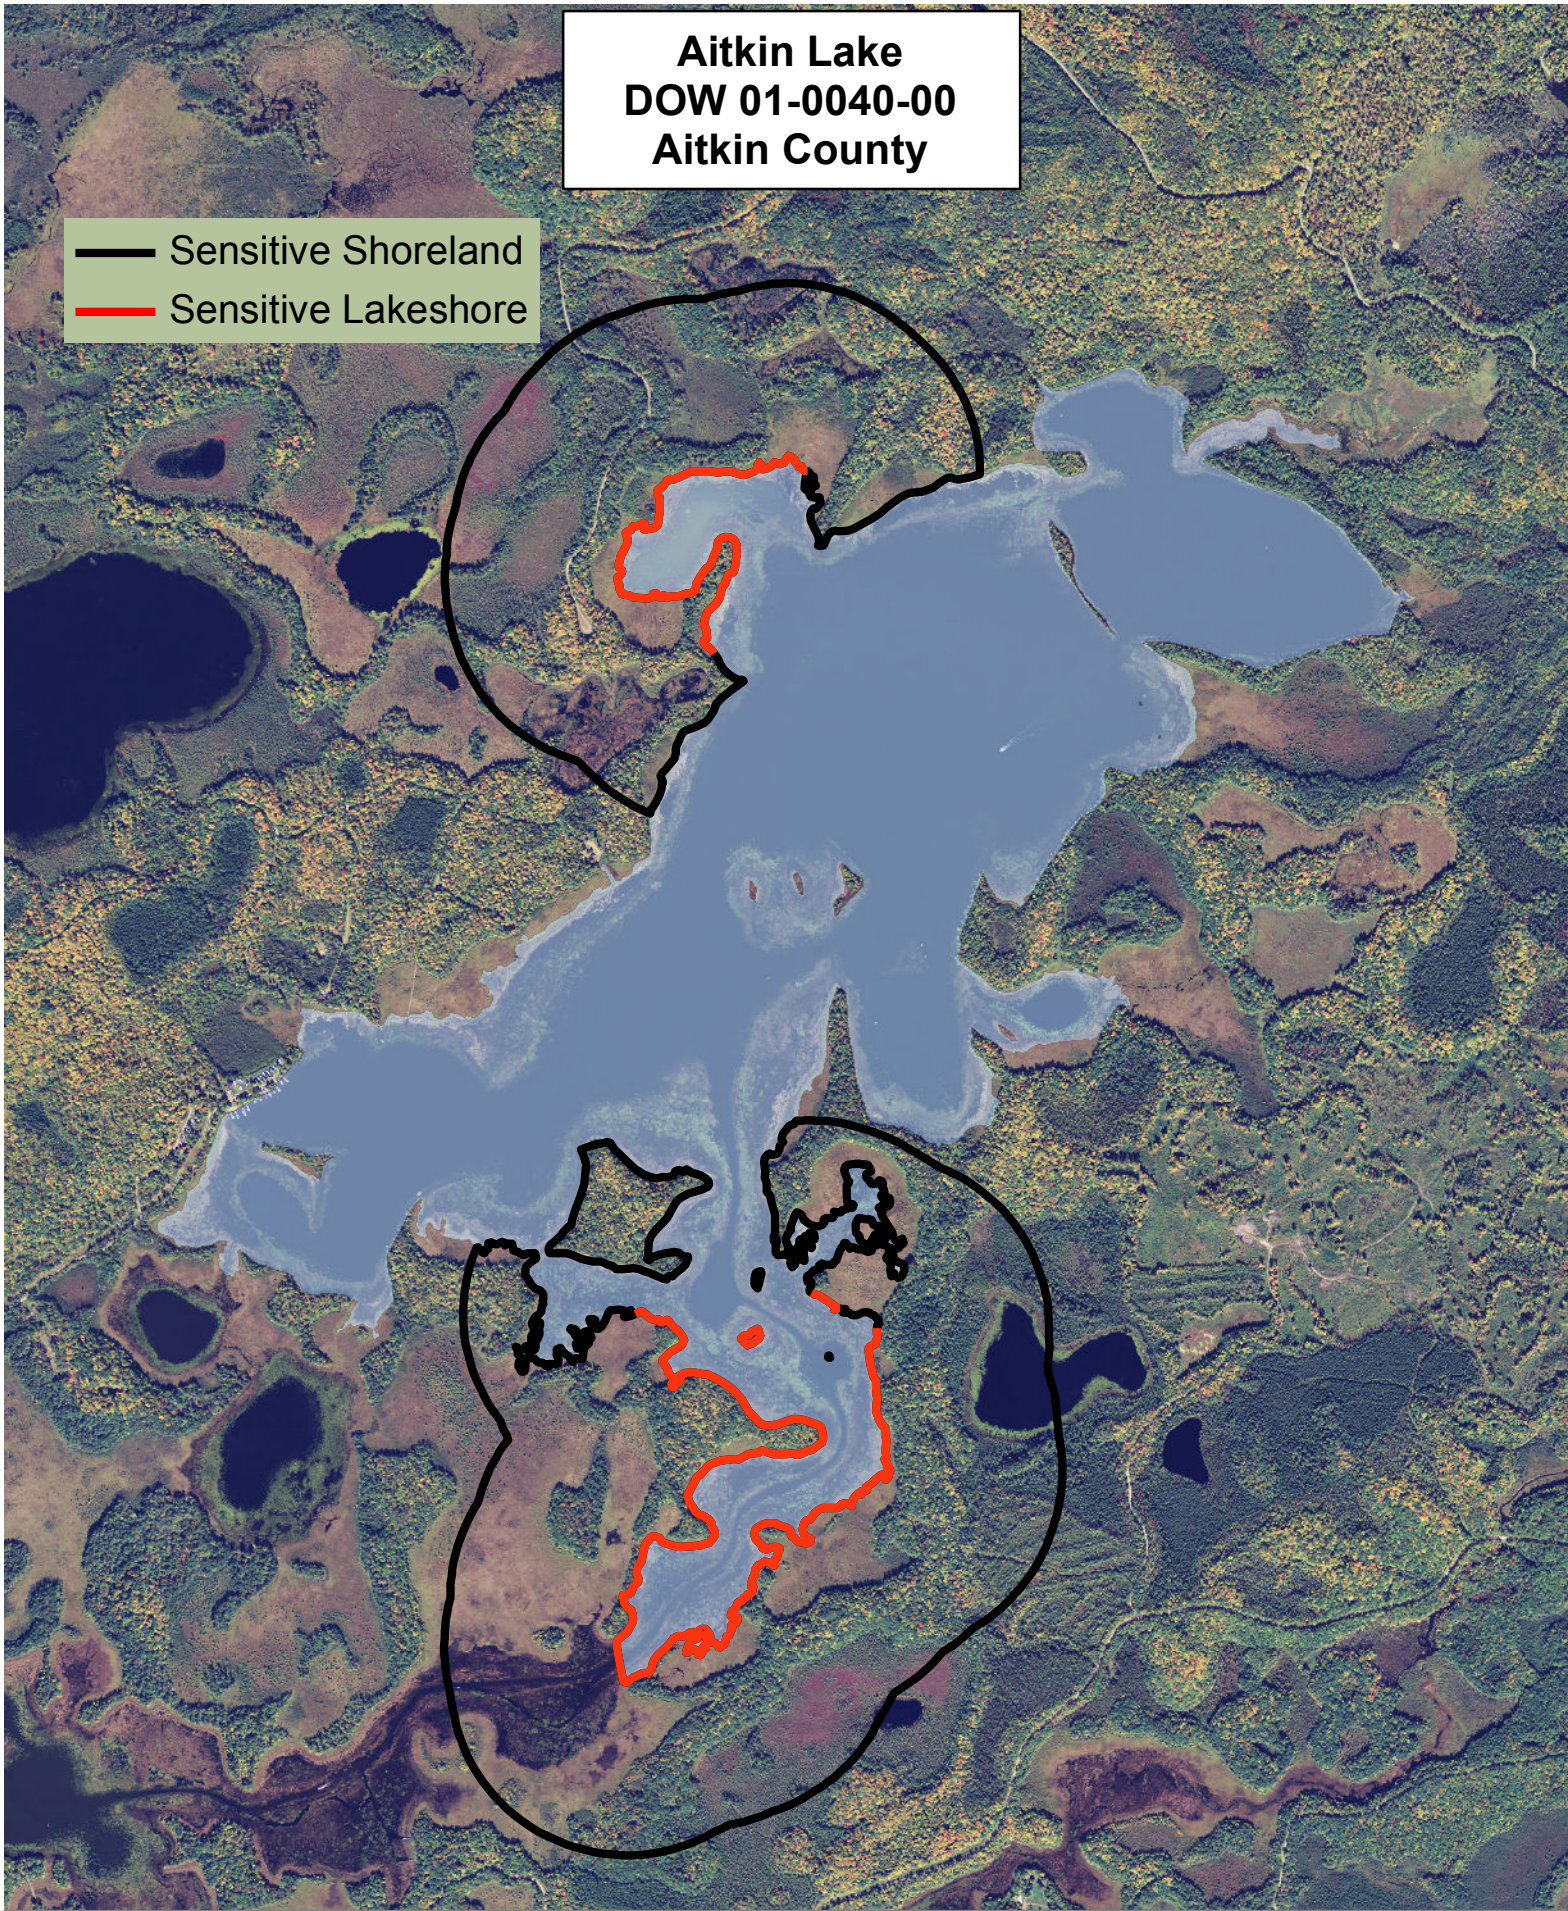

Aitkin Lake  
DOW 01-0040-00  
Aitkin County

**Sensitivity Index**

- 6 Highest
  - 5
  - 4
  - 3
  - 2
  - 1
  - 0 High
- ↑

Created by:  
MN DNR  
2011

**Aitkin Lake  
DOW 01-0040-00  
Aitkin County**

-  Sensitive Shoreland
-  Sensitive Lakeshore

Created by:  
MN DNR  
2011