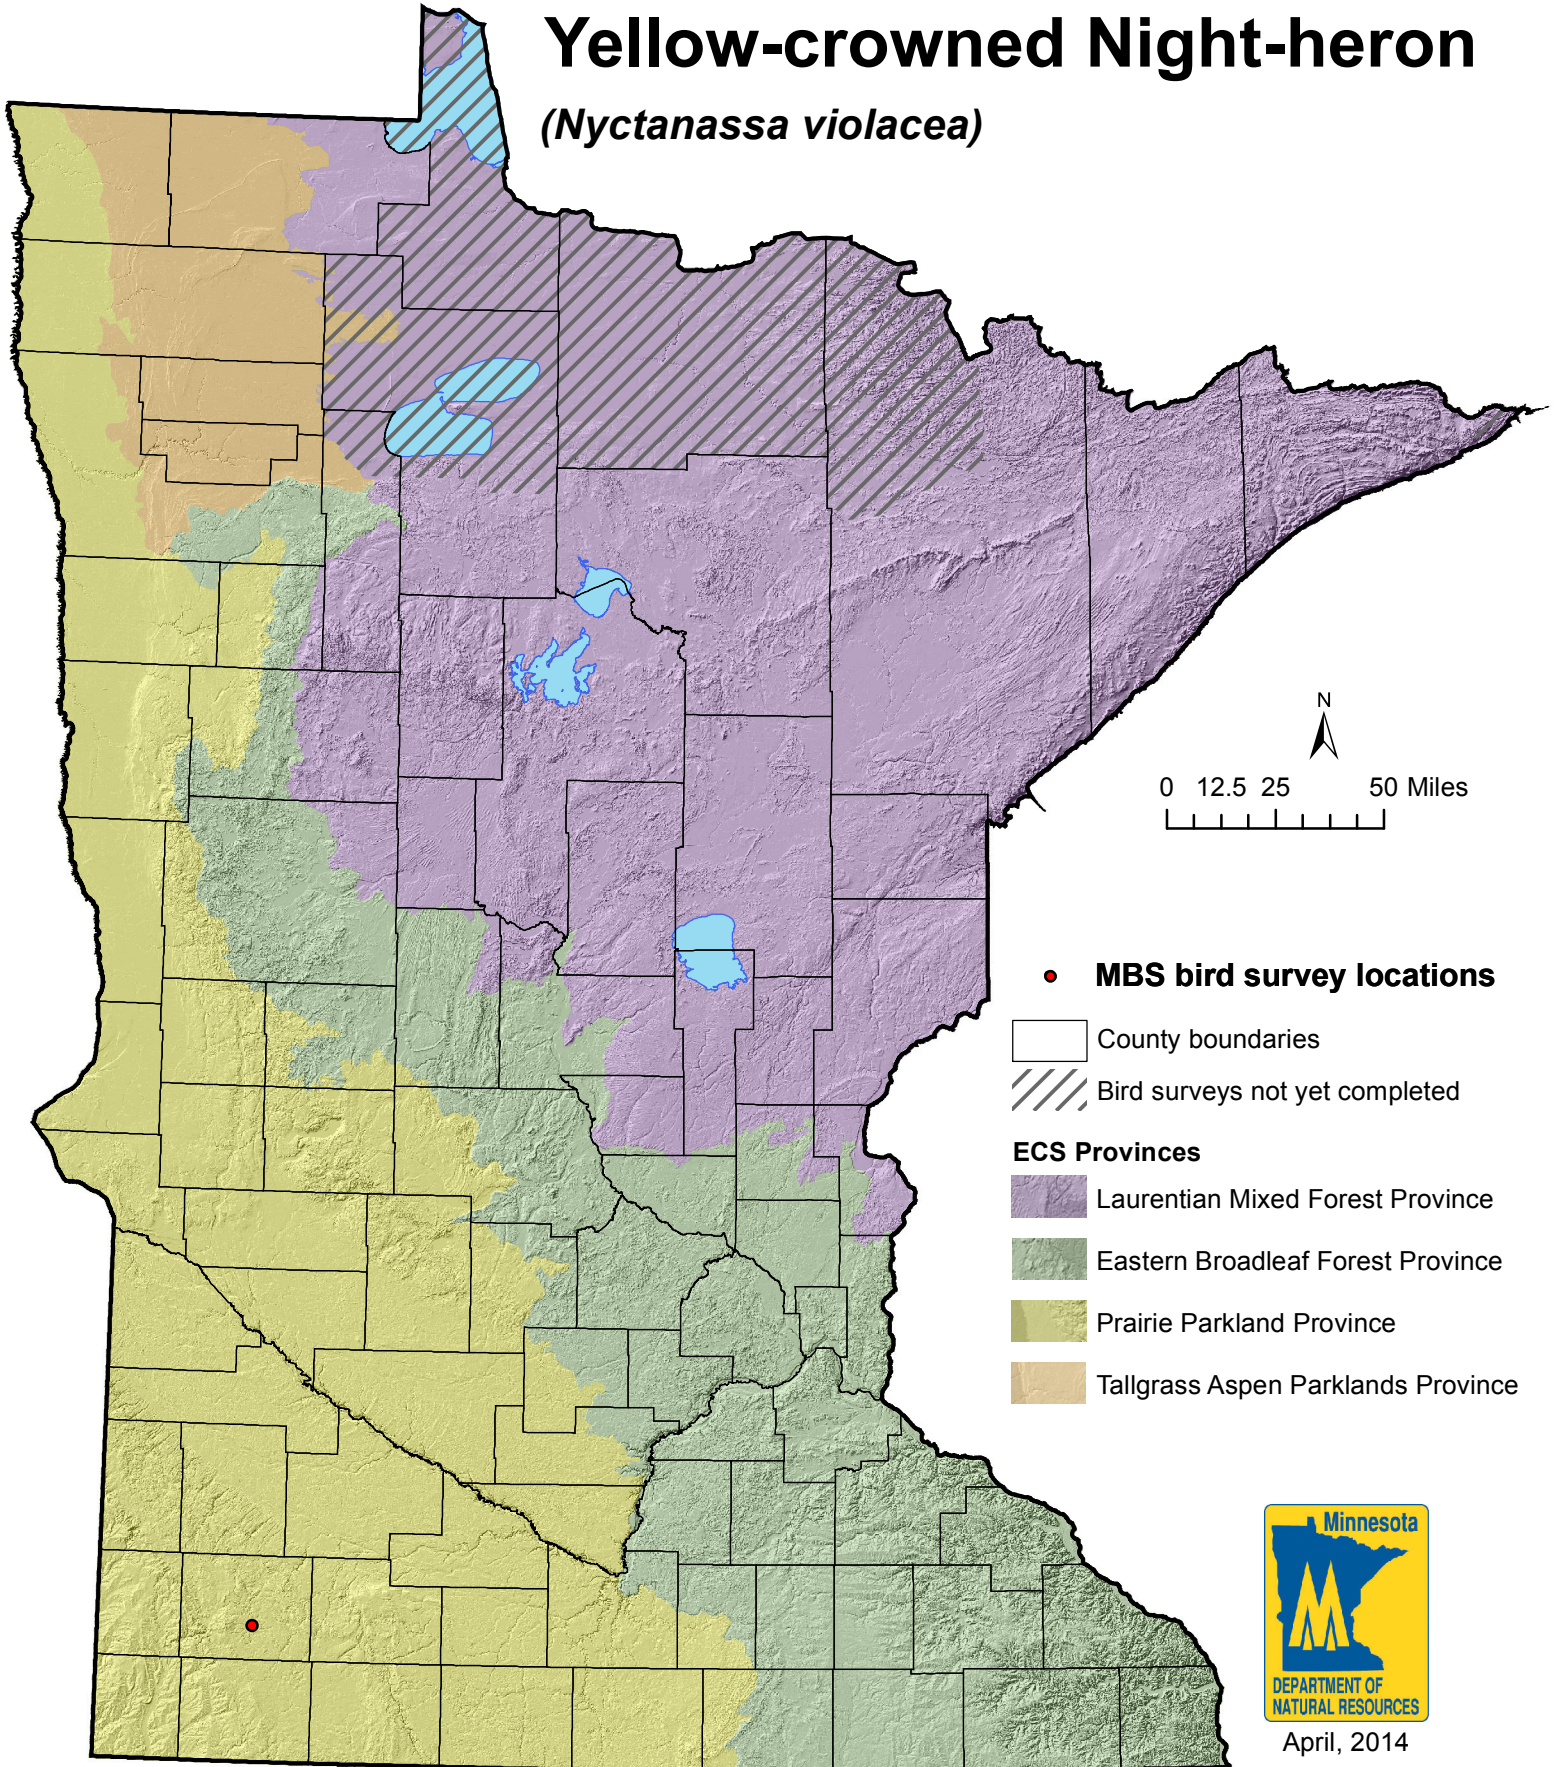

Minnesota Biological Survey
Breeding Bird Locations

Yellow-crowned Night-heron

(*Nyctanassa violacea*)

April, 2014

Note: This map displays only information collected by Minnesota Biological Survey.