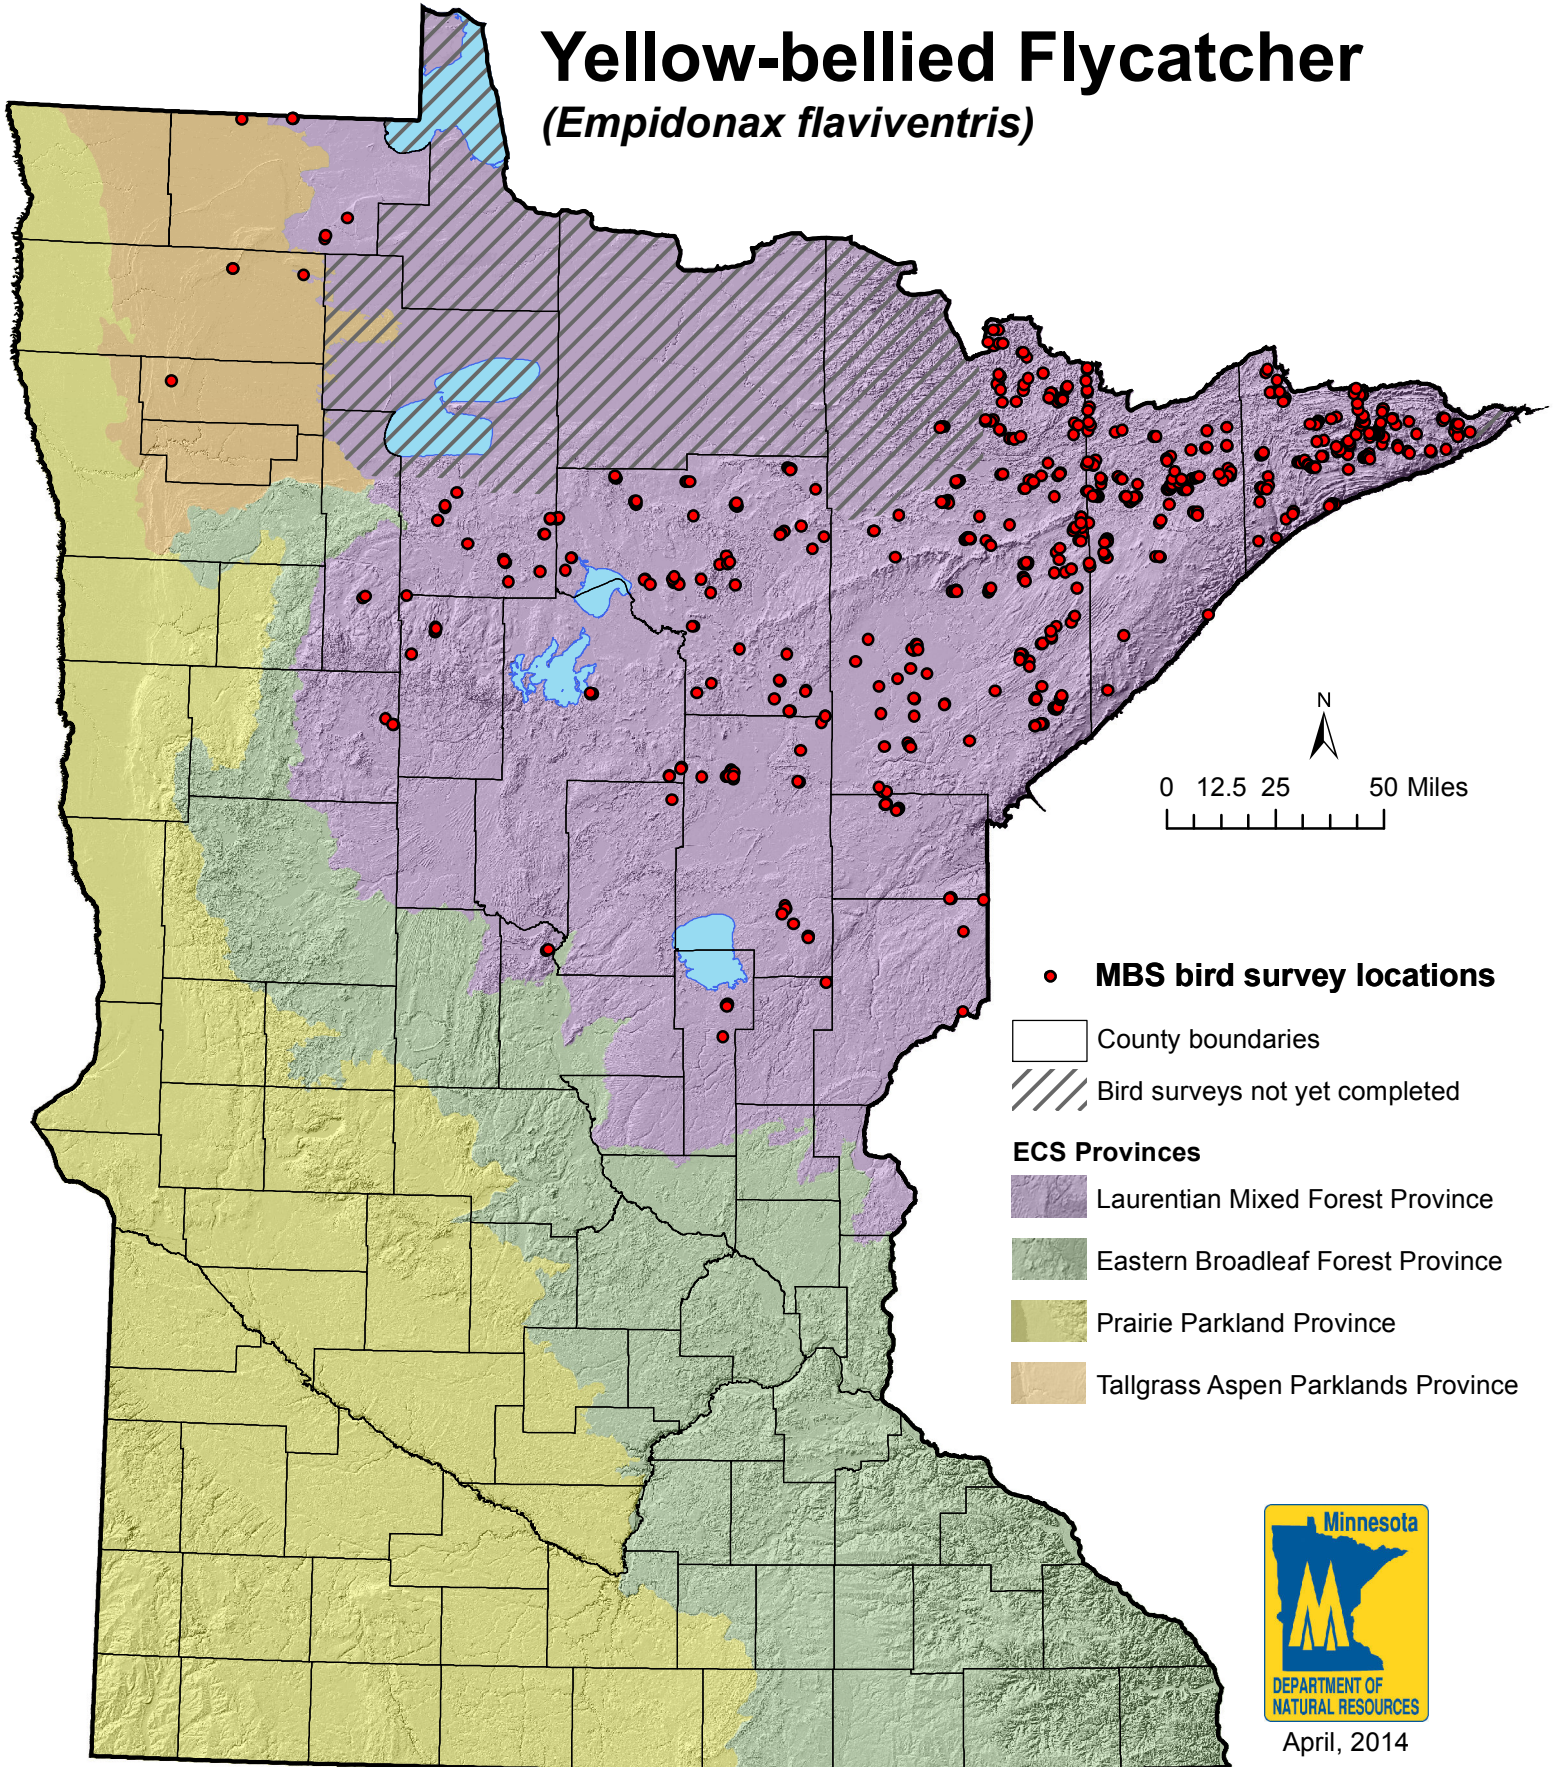

Minnesota Biological Survey
Breeding Bird Locations

Yellow-bellied Flycatcher

(Empidonax flaviventris)

Note: This map displays only information collected by Minnesota Biological Survey.