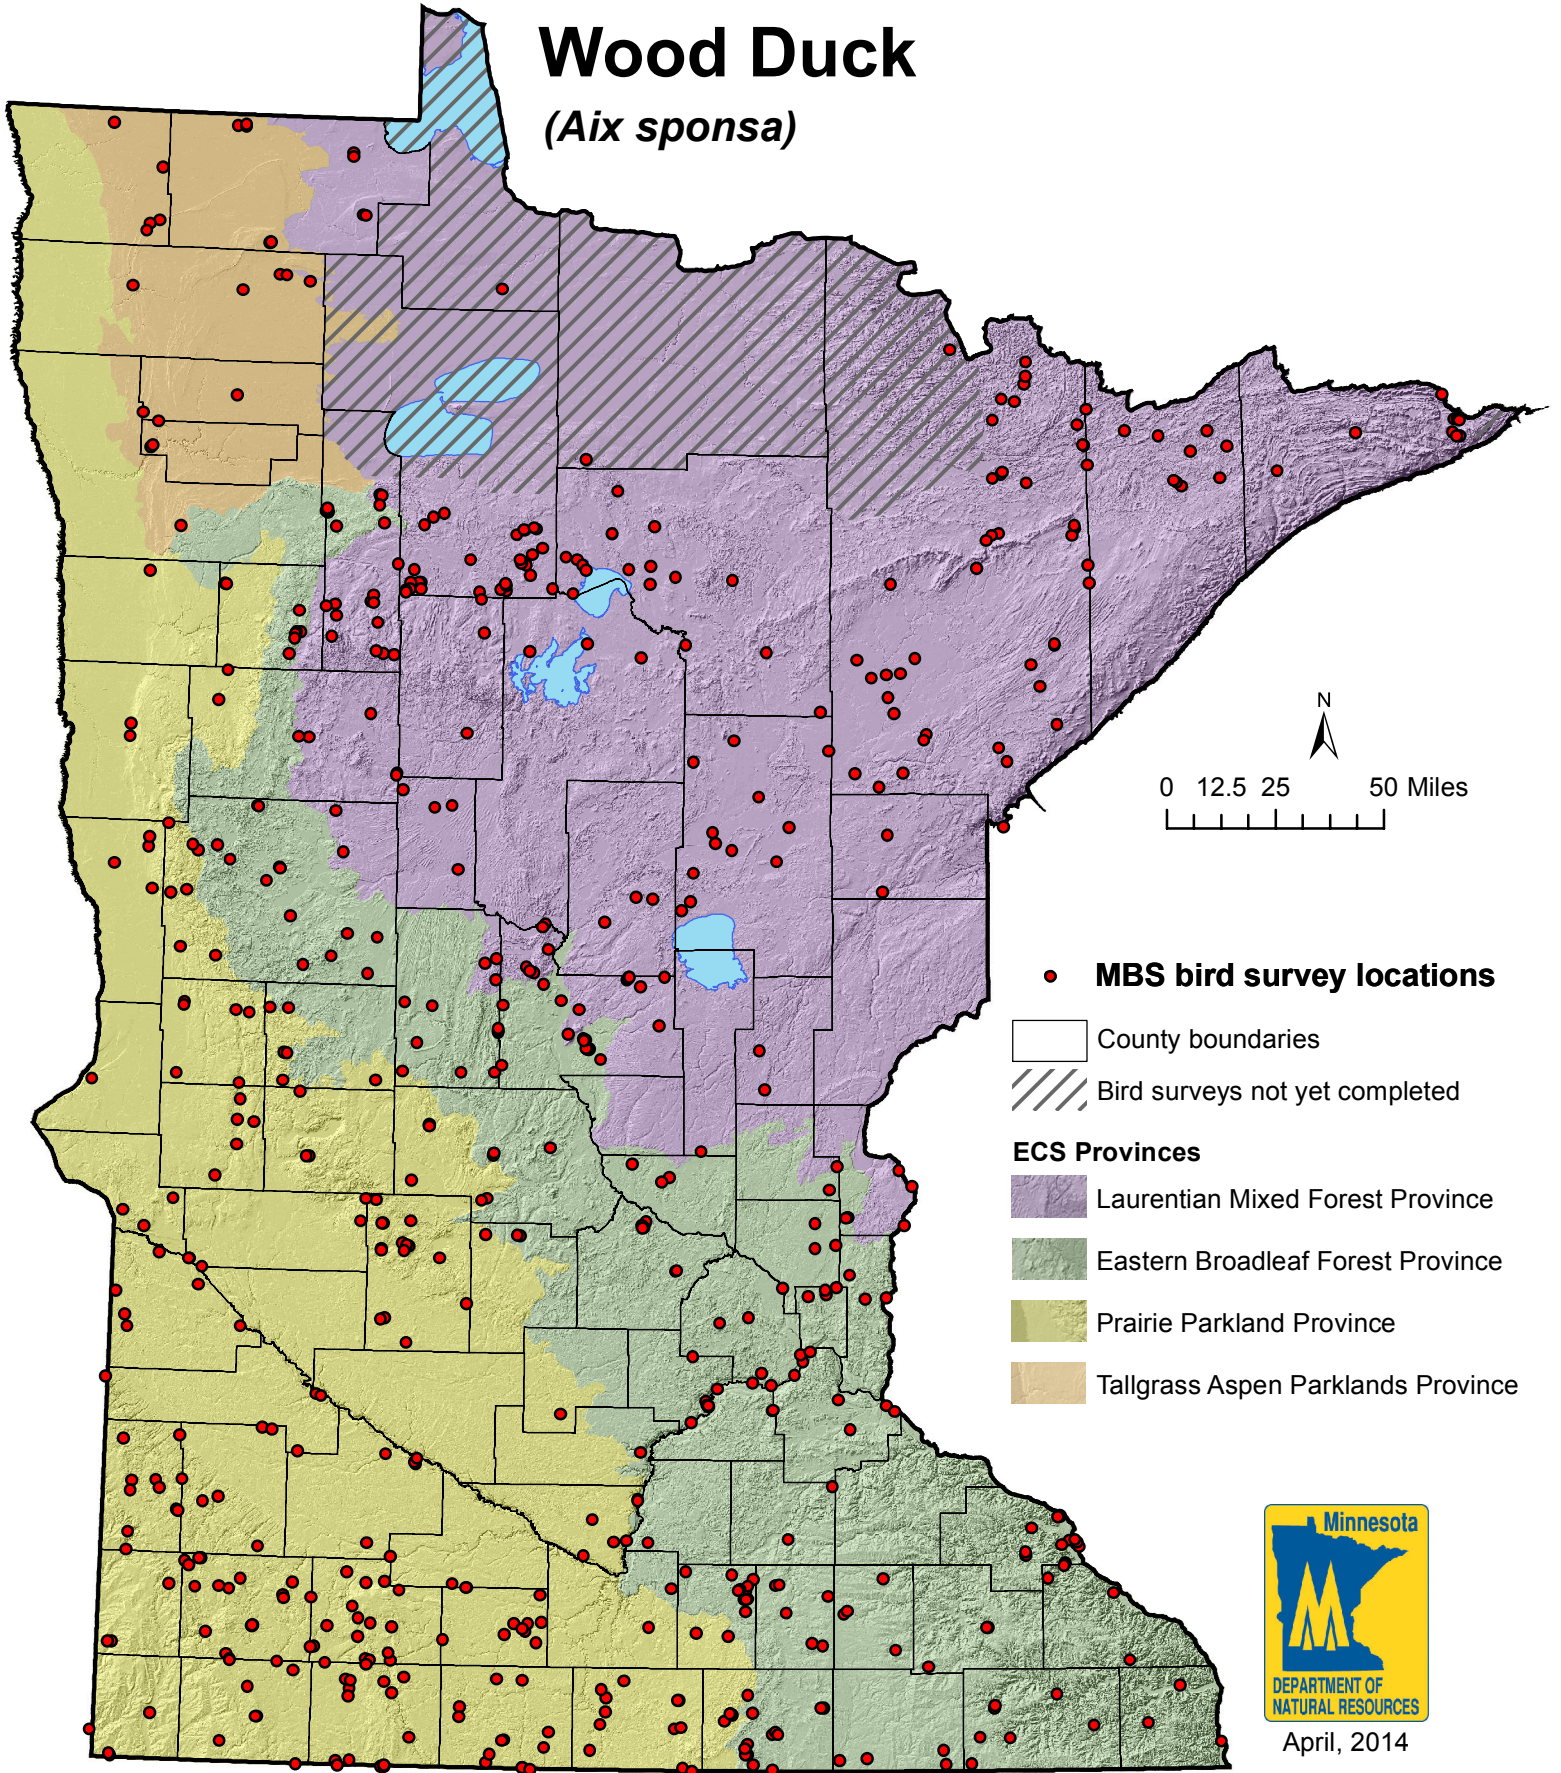

Minnesota Biological Survey  
Breeding Bird Locations

**Wood Duck**  
(*Aix sponsa*)

Note: This map displays only information collected by Minnesota Biological Survey.