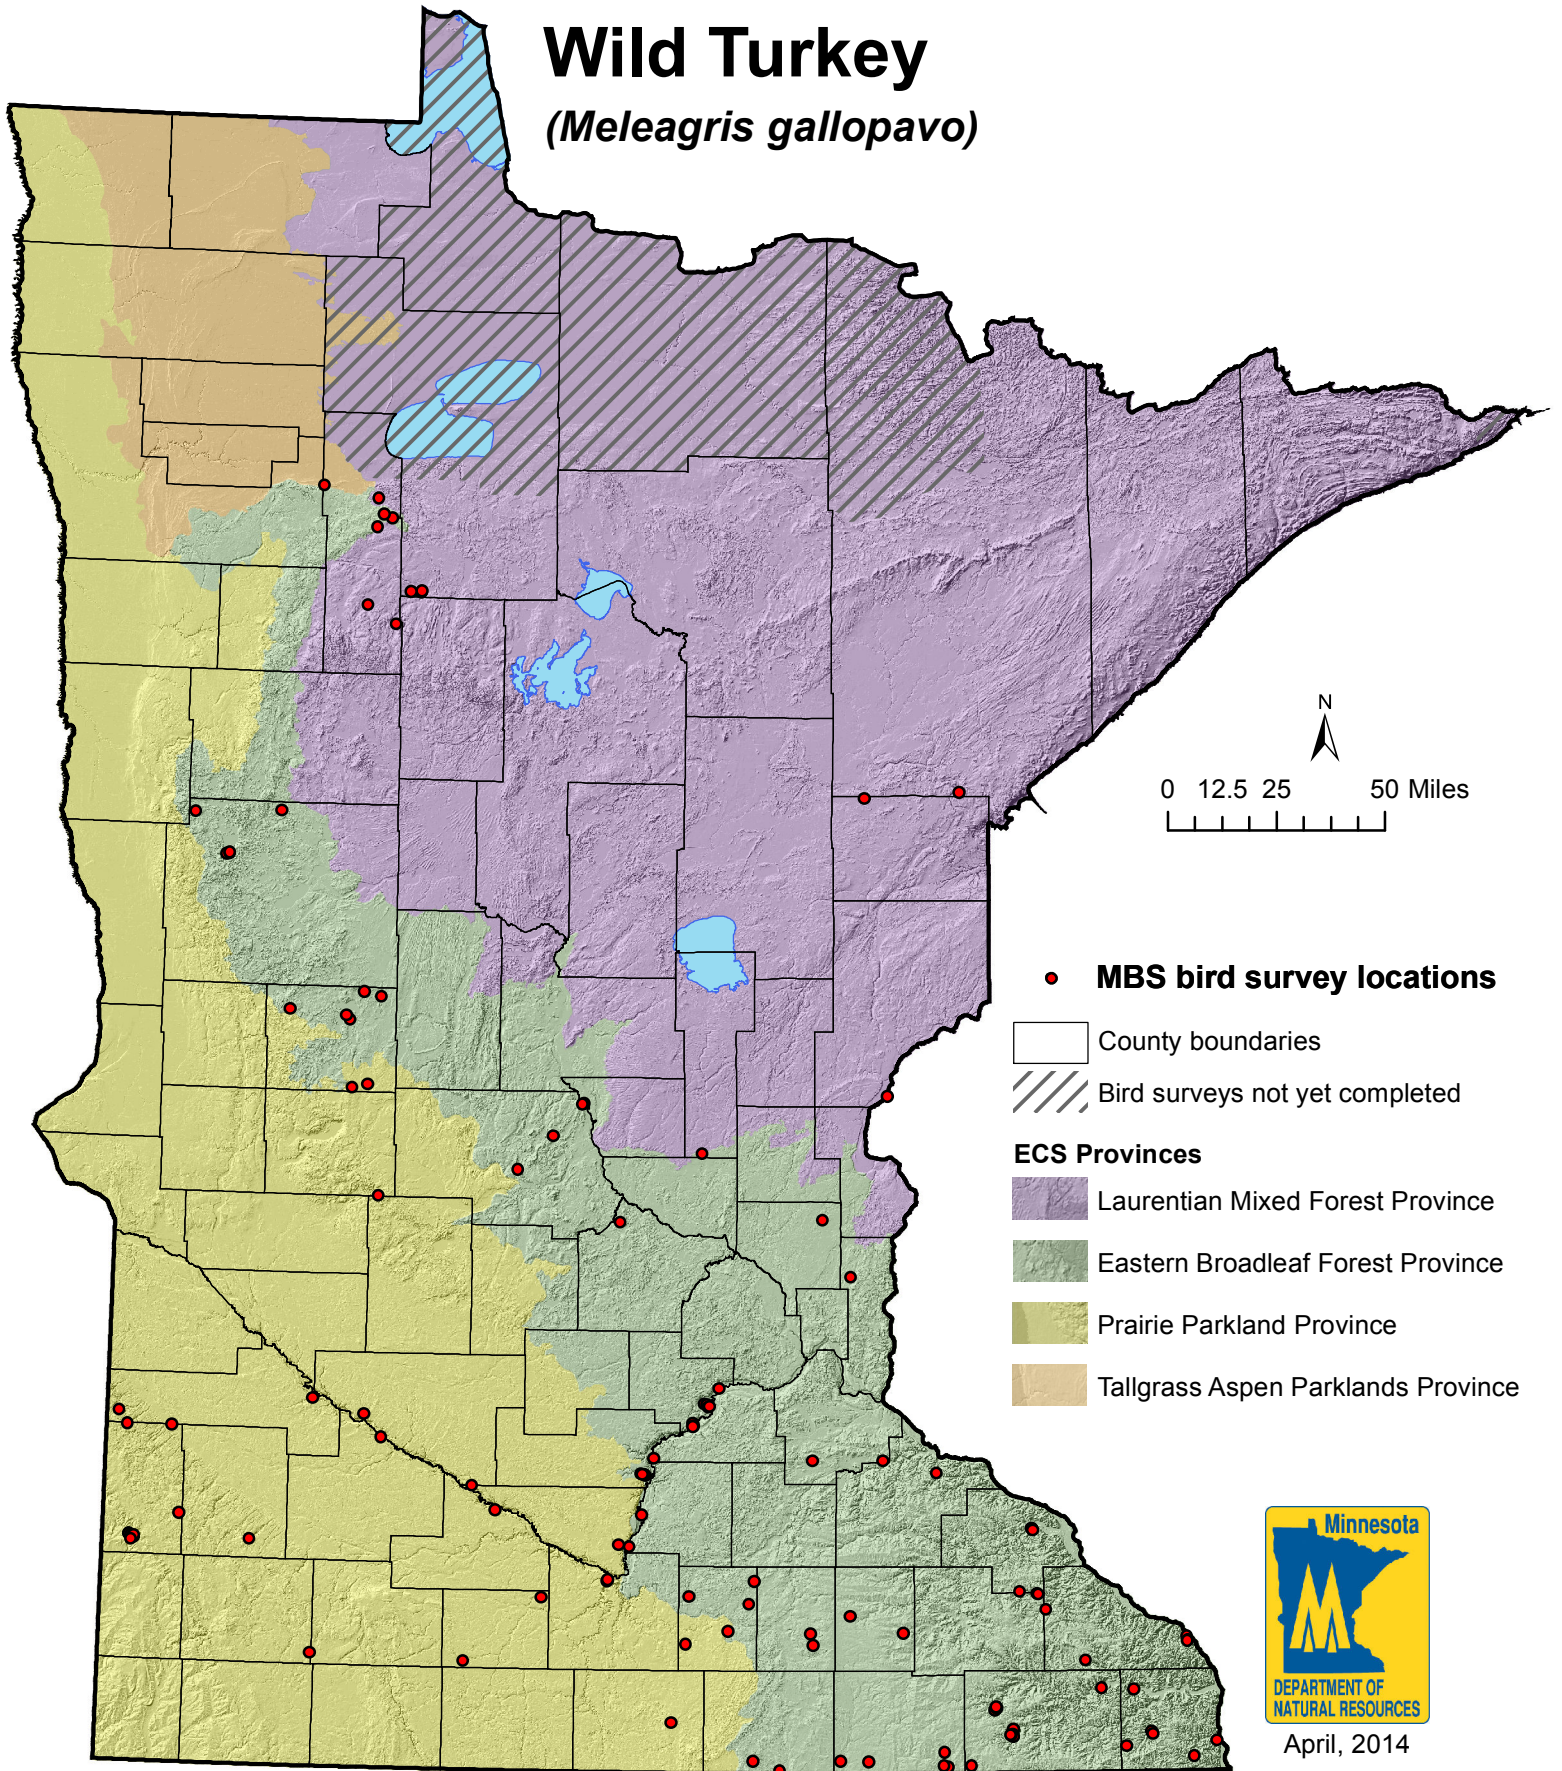

Minnesota Biological Survey
Breeding Bird Locations

Wild Turkey
(*Meleagris gallopavo*)

● MBS bird survey locations

□ County boundaries

▨ Bird surveys not yet completed

ECS Provinces

■ Laurentian Mixed Forest Province

■ Eastern Broadleaf Forest Province

■ Prairie Parkland Province

■ Tallgrass Aspen Parklands Province

April, 2014

Note: This map displays only information collected by Minnesota Biological Survey.