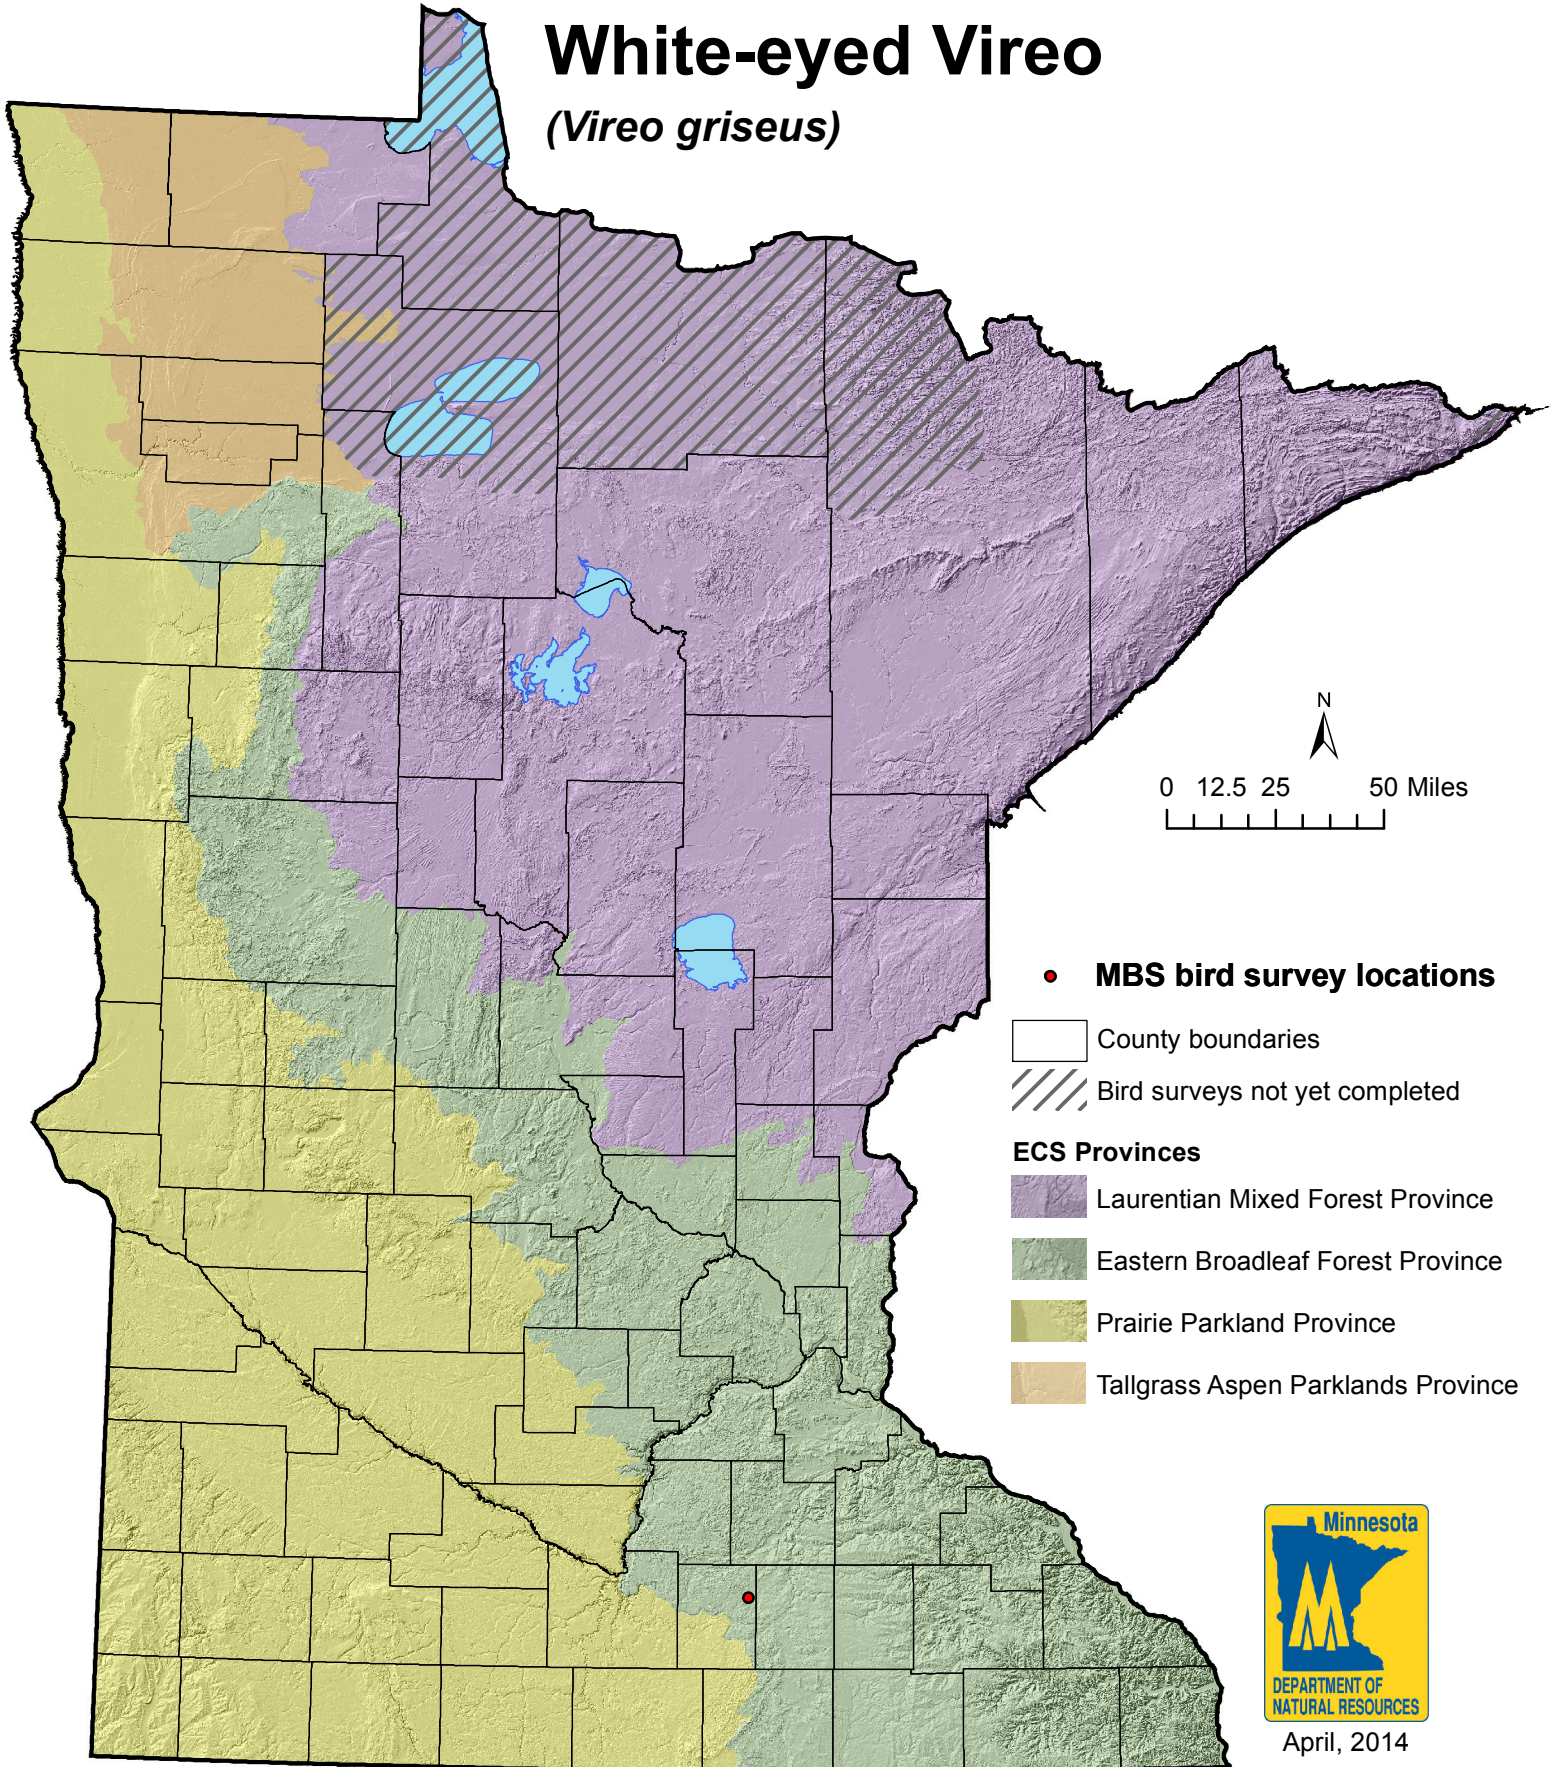

Minnesota Biological Survey
Breeding Bird Locations

White-eyed Vireo

(*Vireo griseus*)

April, 2014

Note: This map displays only information collected by Minnesota Biological Survey.