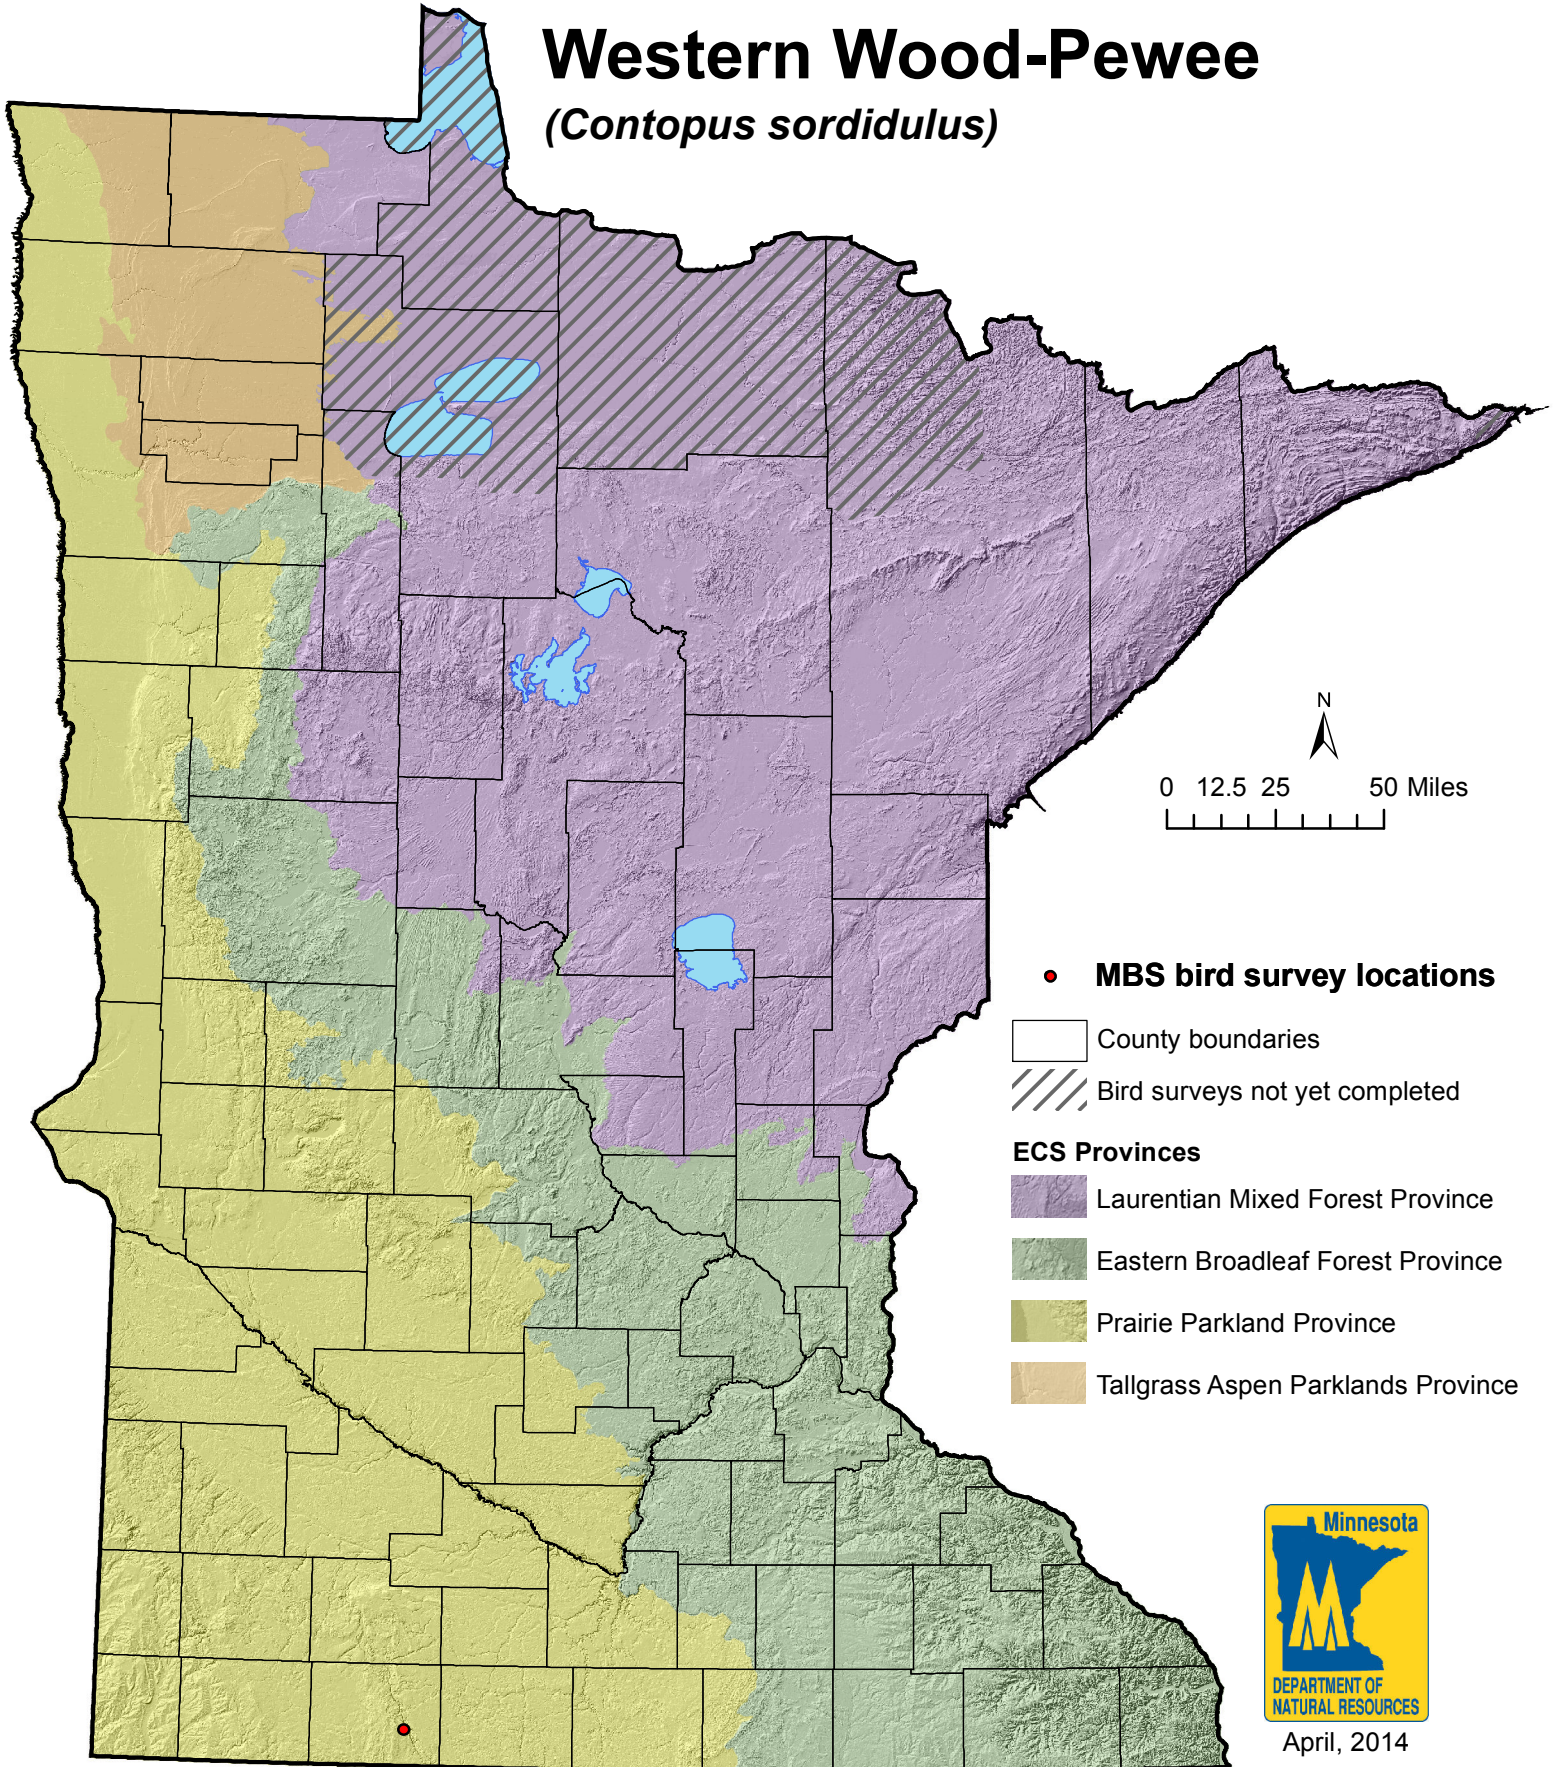

Minnesota Biological Survey
Breeding Bird Locations

Western Wood-Pewee
(Contopus sordidulus)

April, 2014

Note: This map displays only information collected by Minnesota Biological Survey.