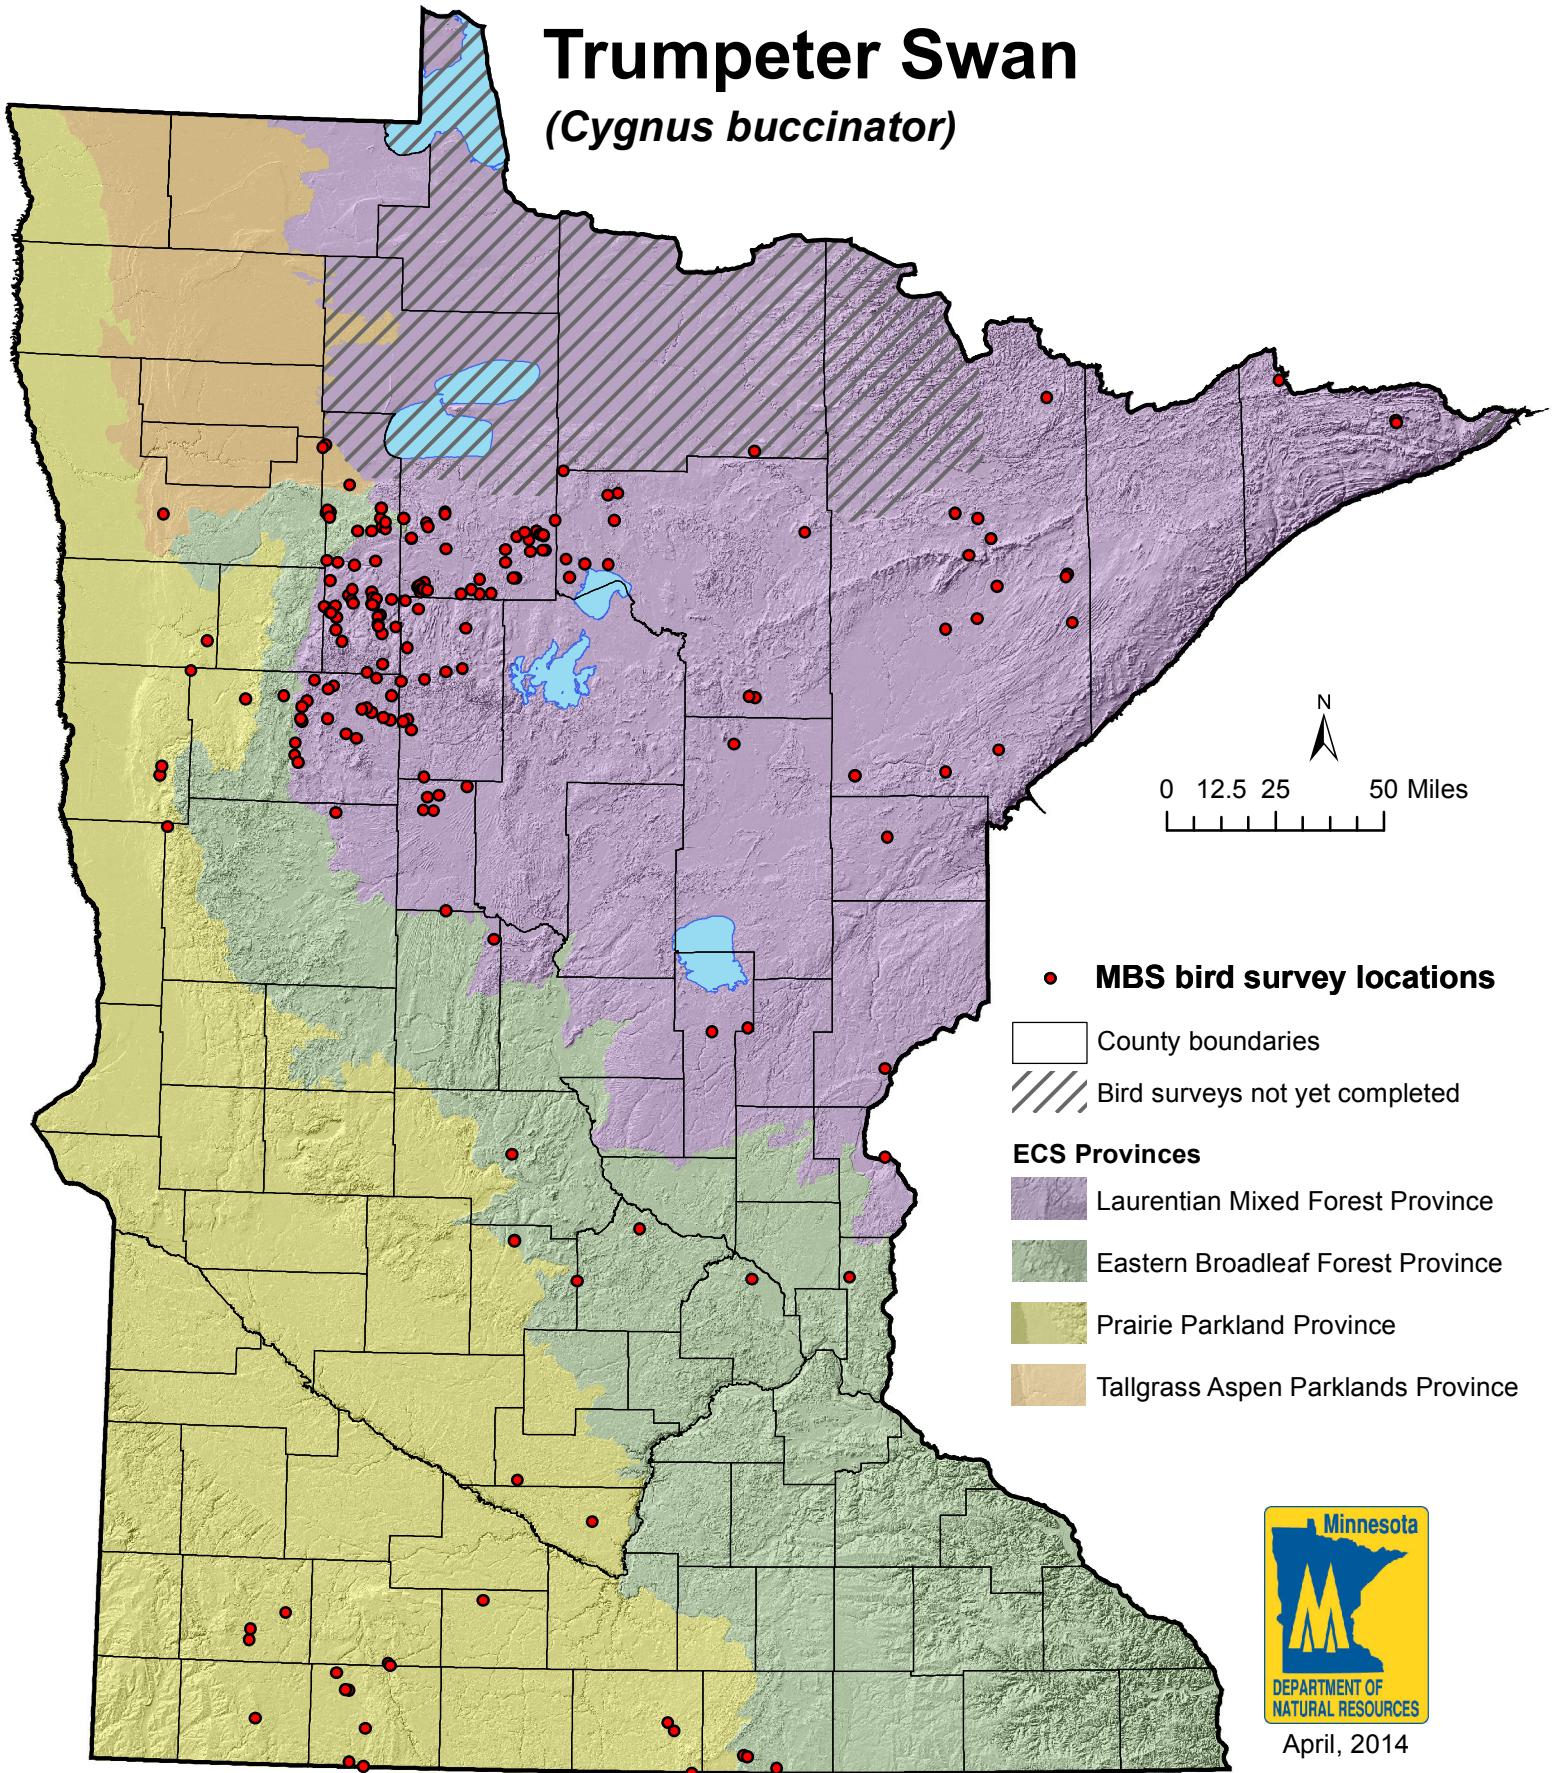

Minnesota Biological Survey  
*Breeding Bird Locations*

**Trumpeter Swan**  
*(Cygnus buccinator)*

April, 2014

Note: This map displays only information collected by Minnesota Biological Survey.