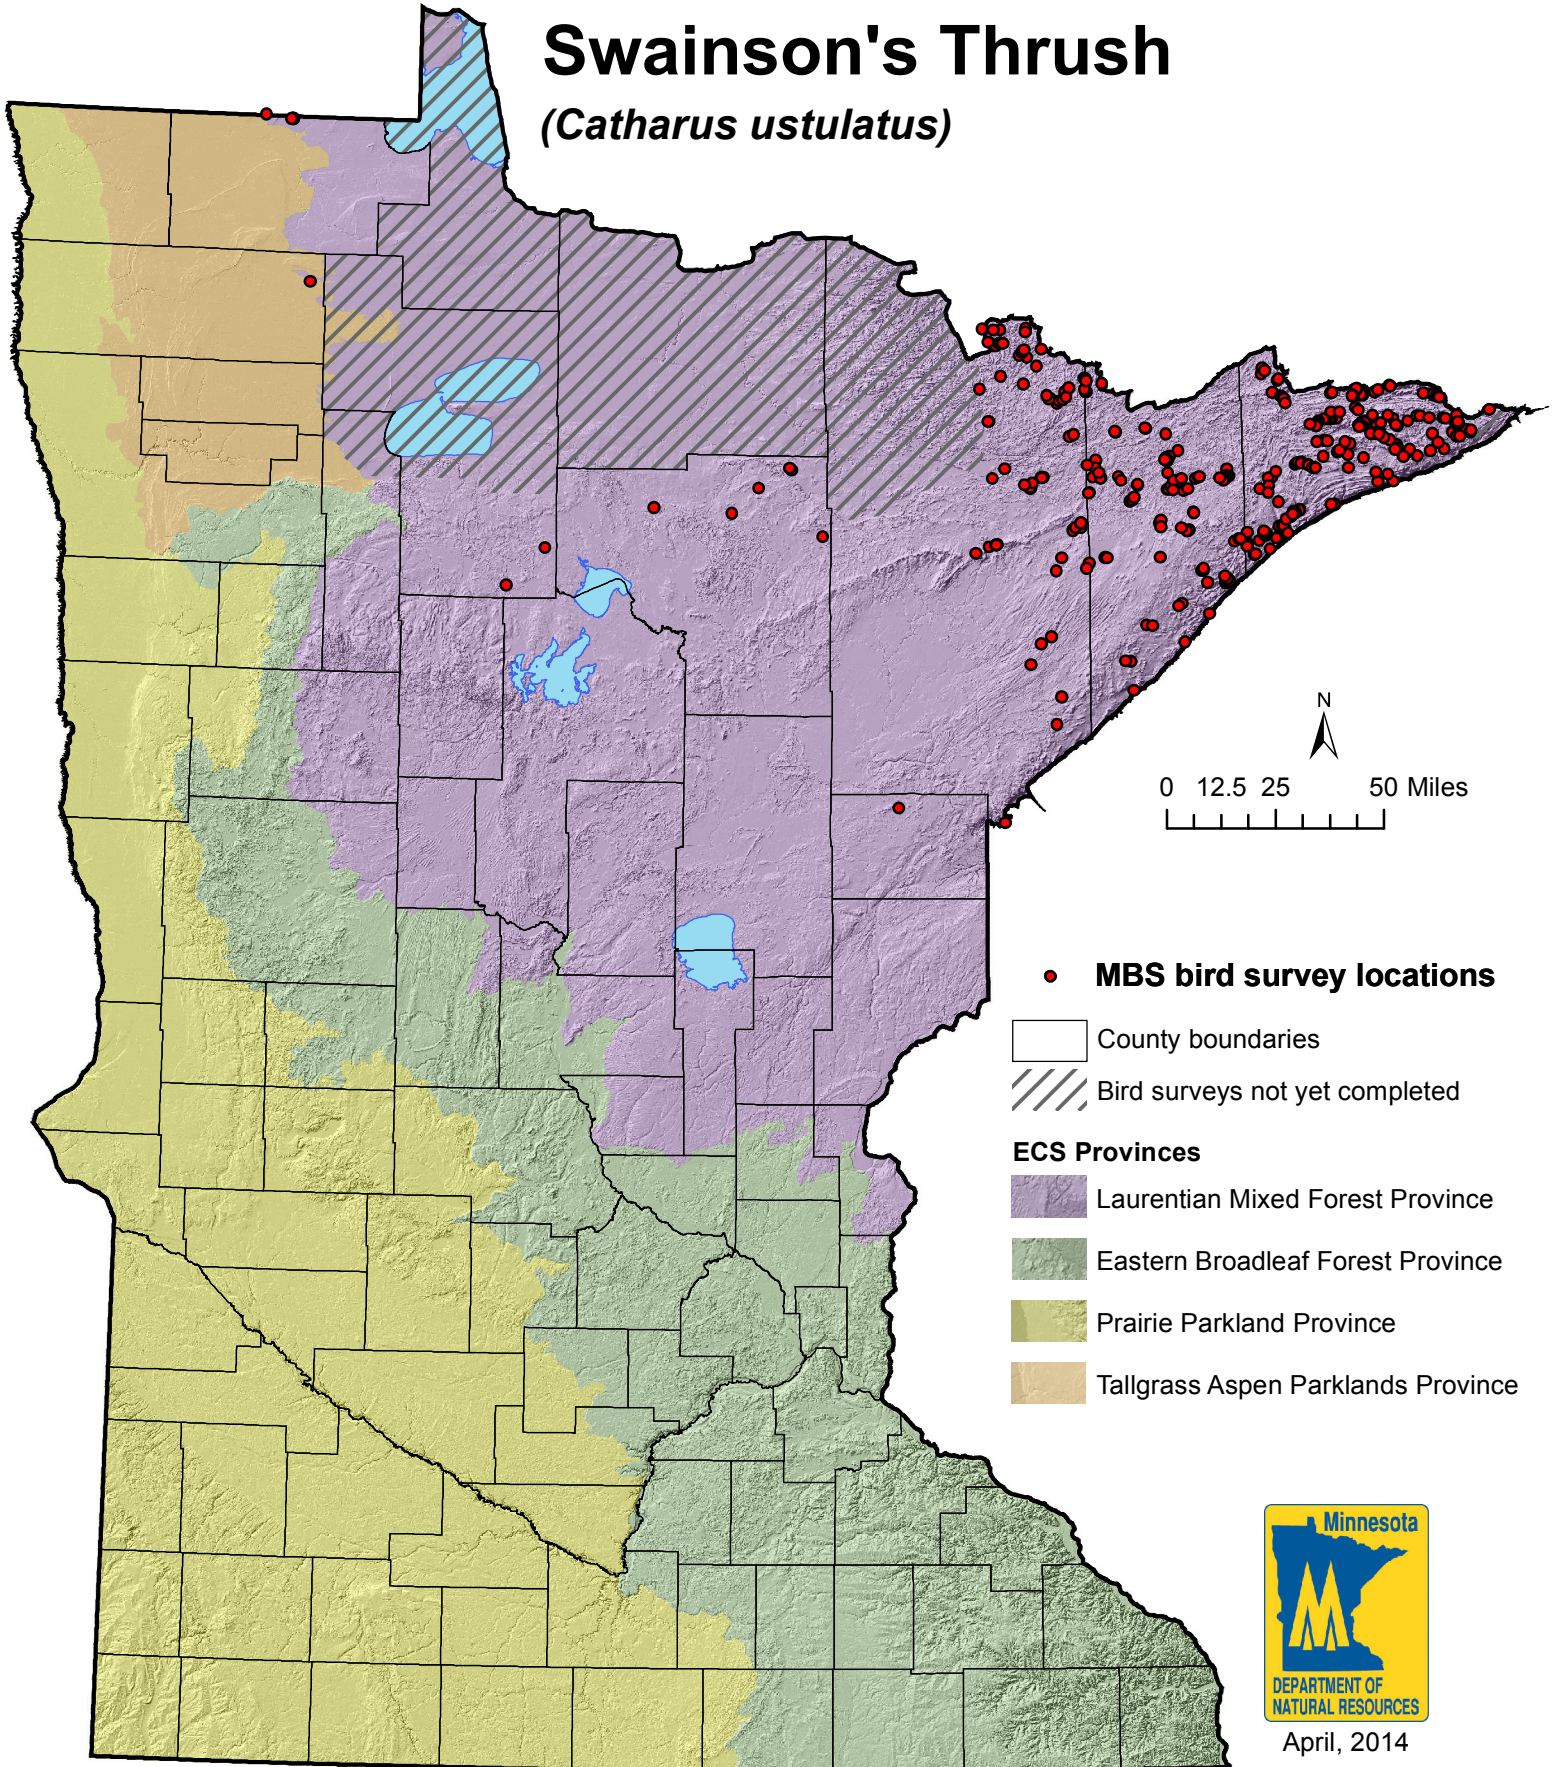

Minnesota Biological Survey
Breeding Bird Locations

Swainson's Thrush
(*Catharus ustulatus*)

April, 2014

Note: This map displays only information collected by Minnesota Biological Survey.