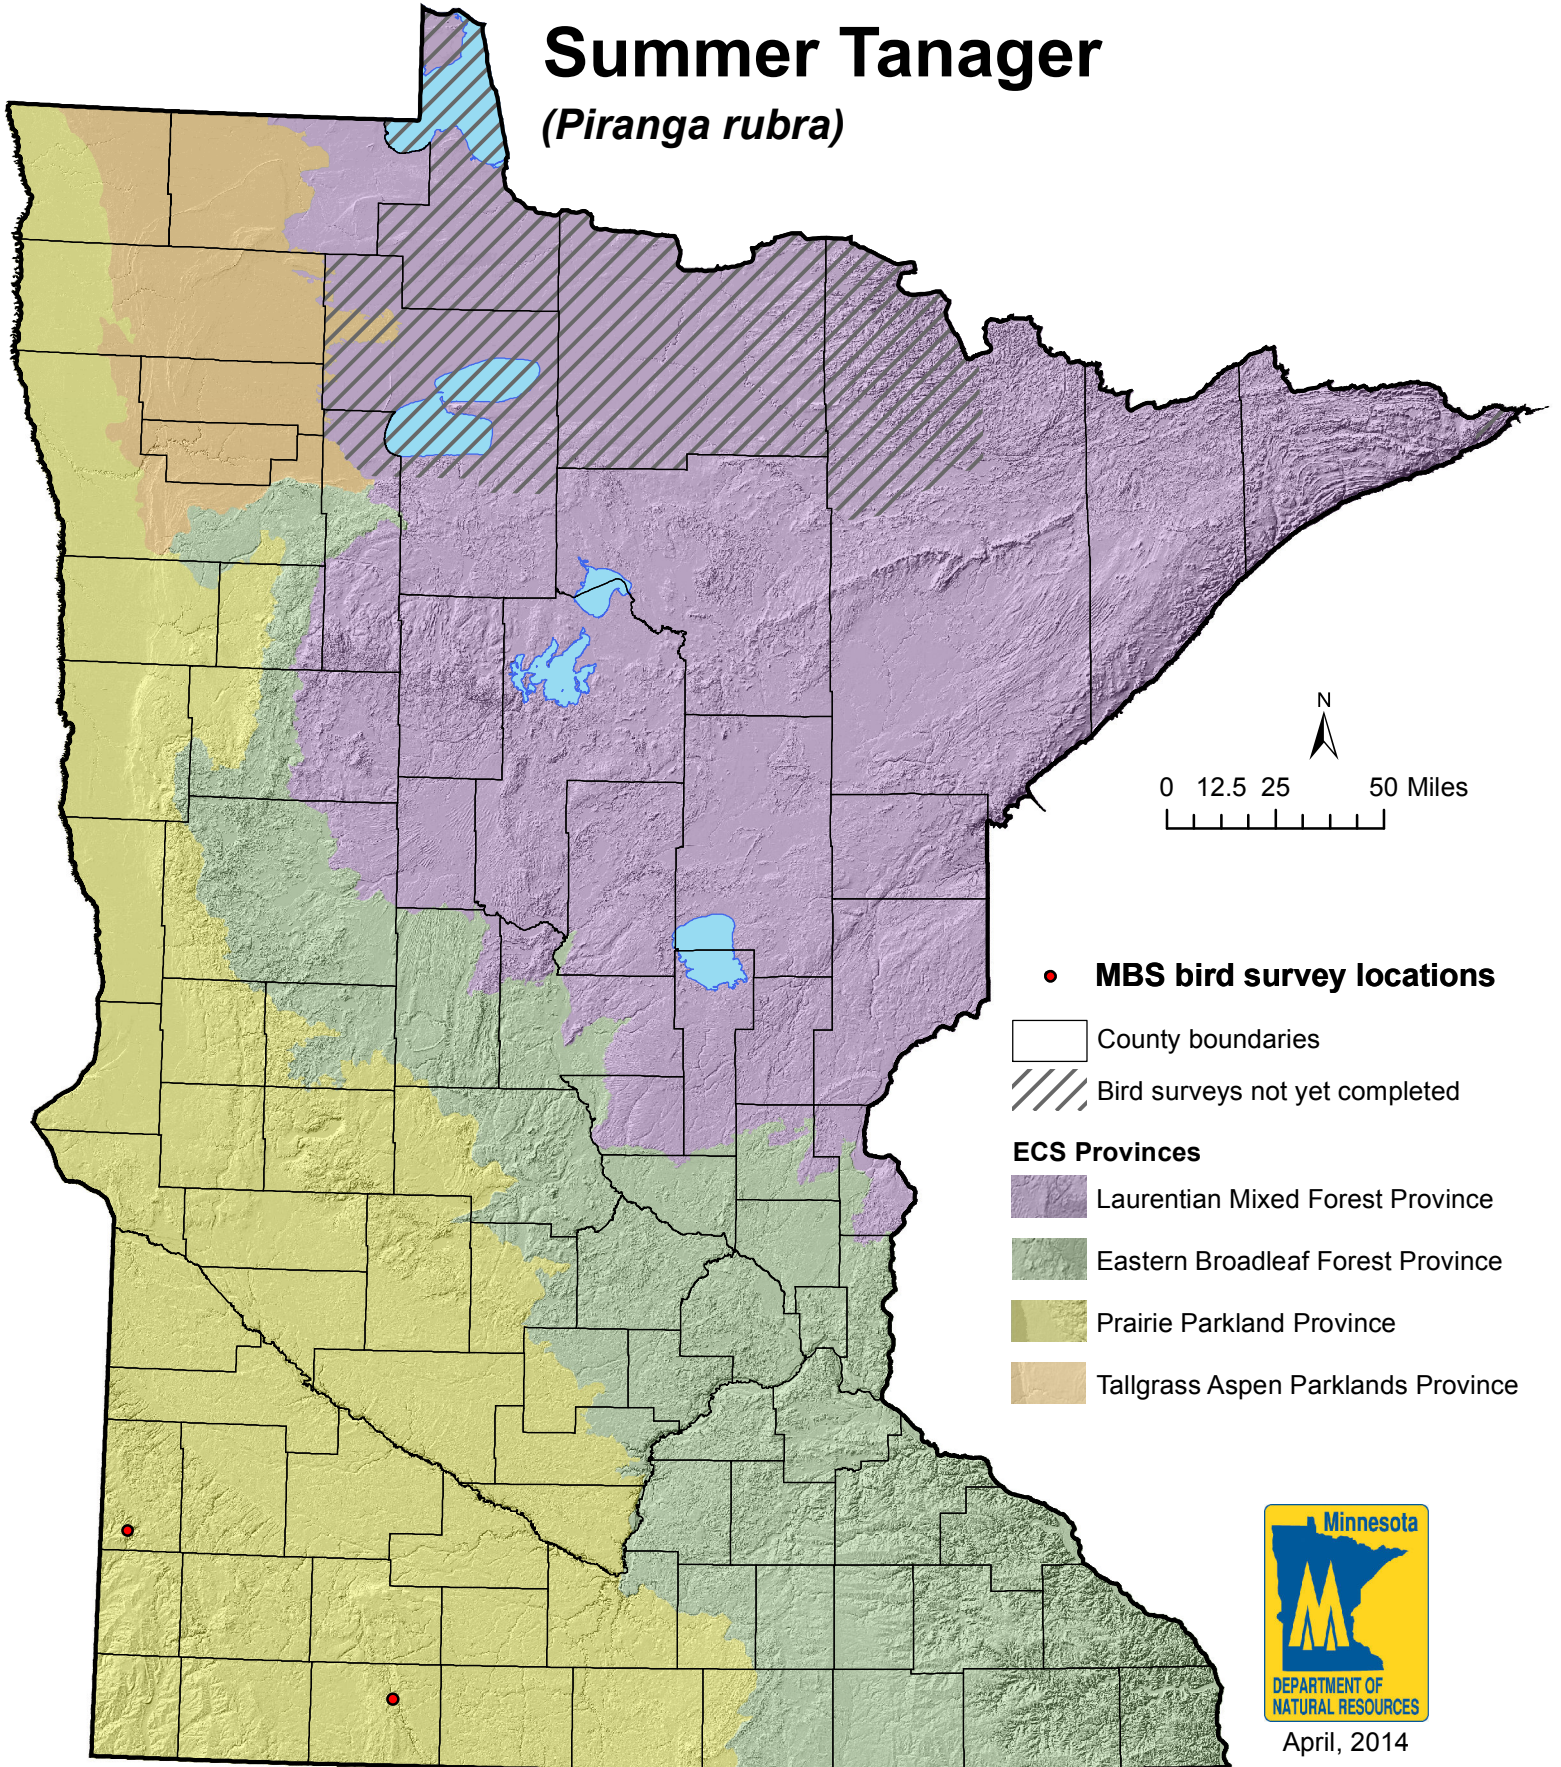

Minnesota Biological Survey  
*Breeding Bird Locations*

# Summer Tanager

(*Piranga rubra*)

Note: This map displays only information collected by Minnesota Biological Survey.