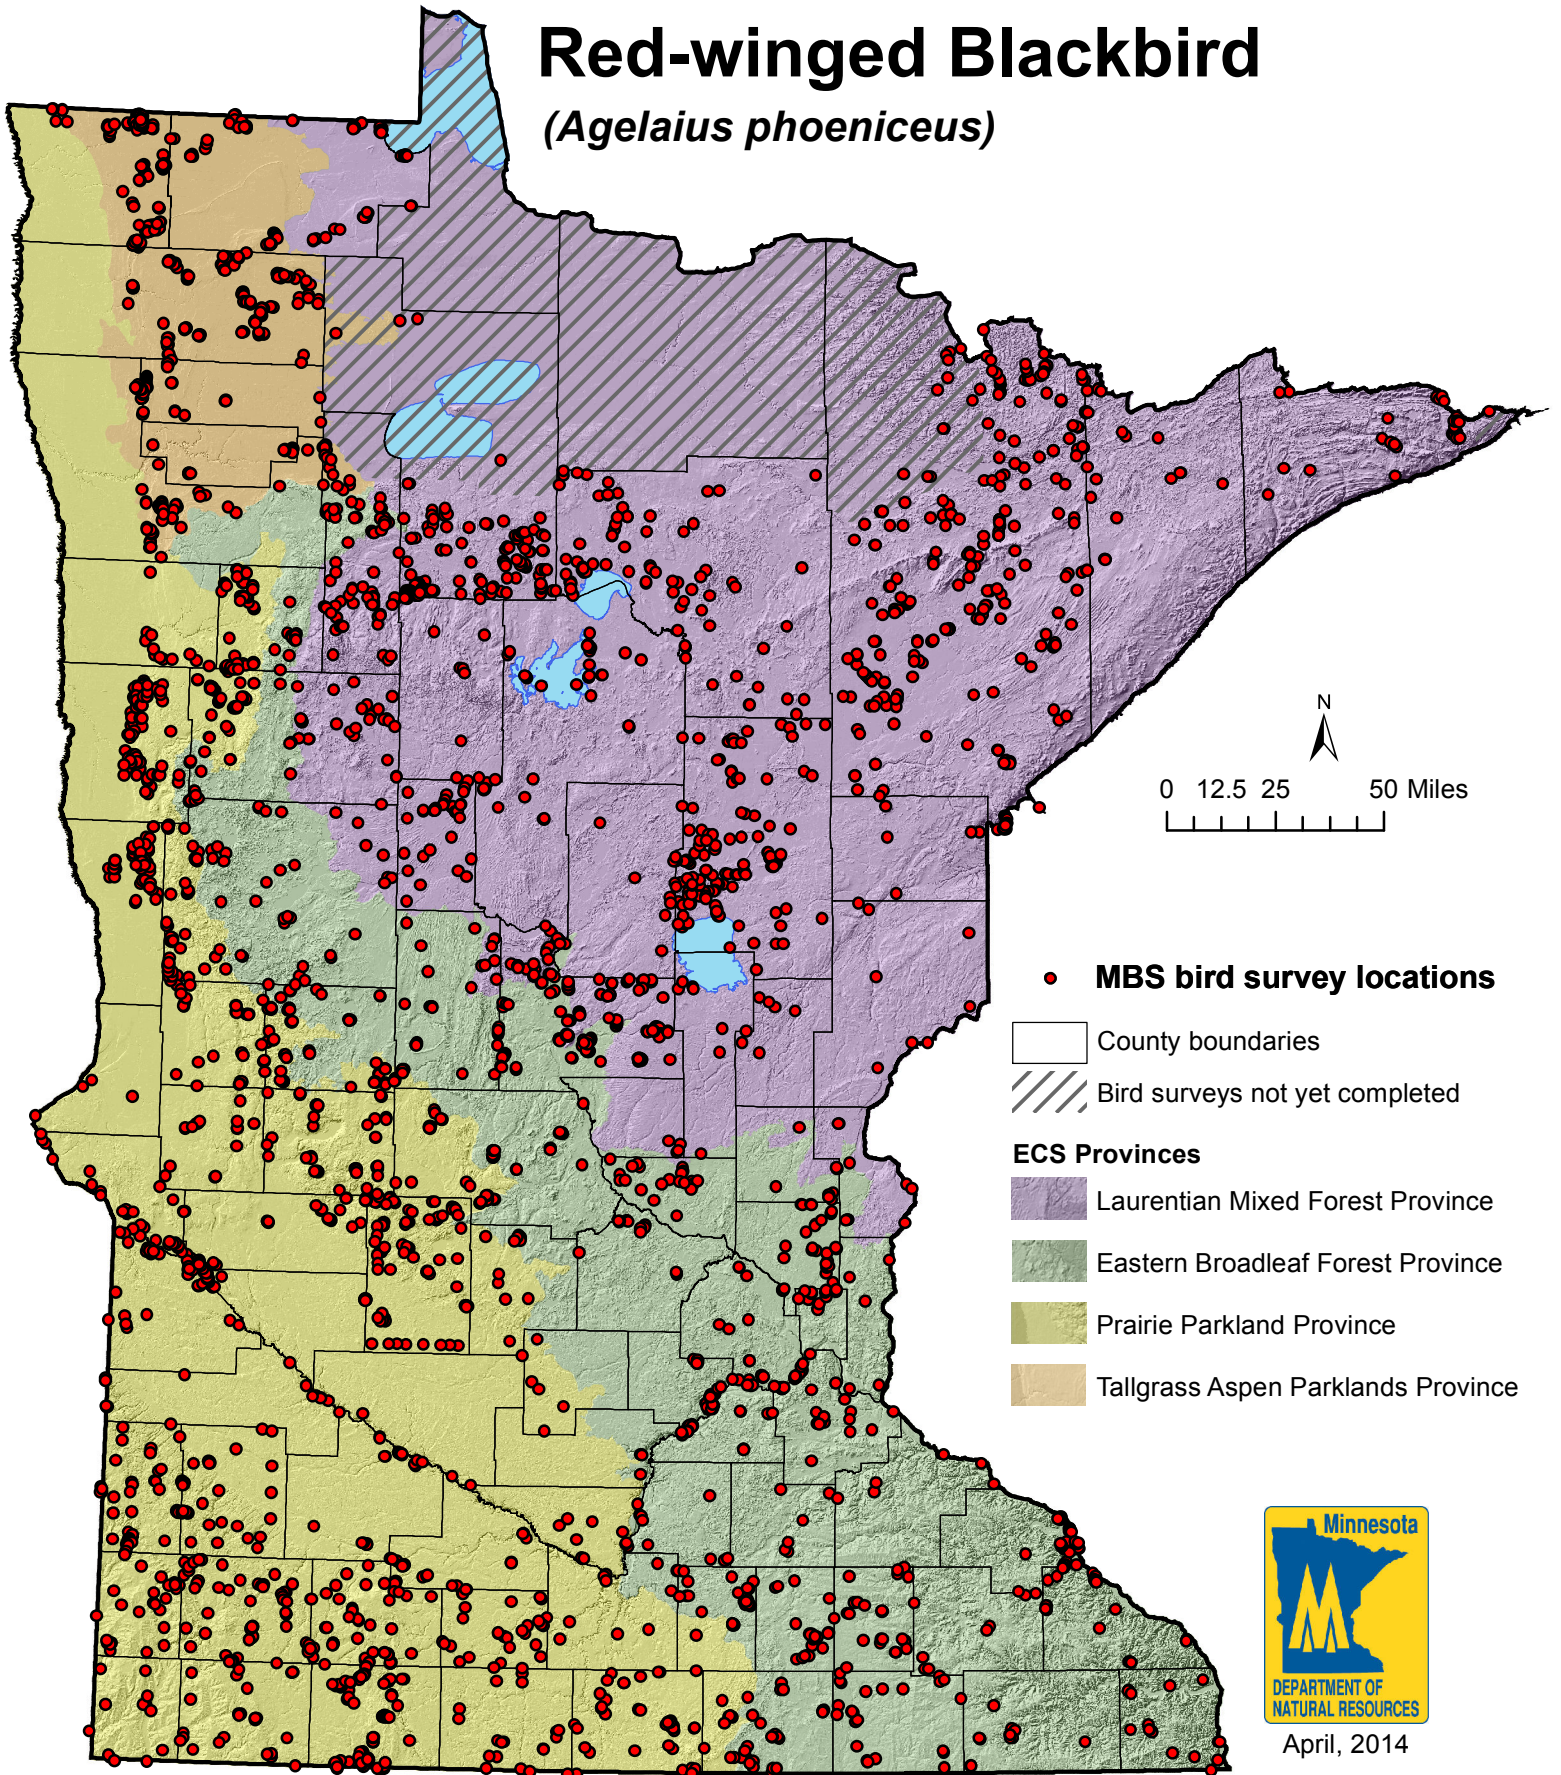

Minnesota Biological Survey
Breeding Bird Locations

Red-winged Blackbird

(Agelaius phoeniceus)

April, 2014

Note: This map displays only information collected by Minnesota Biological Survey.