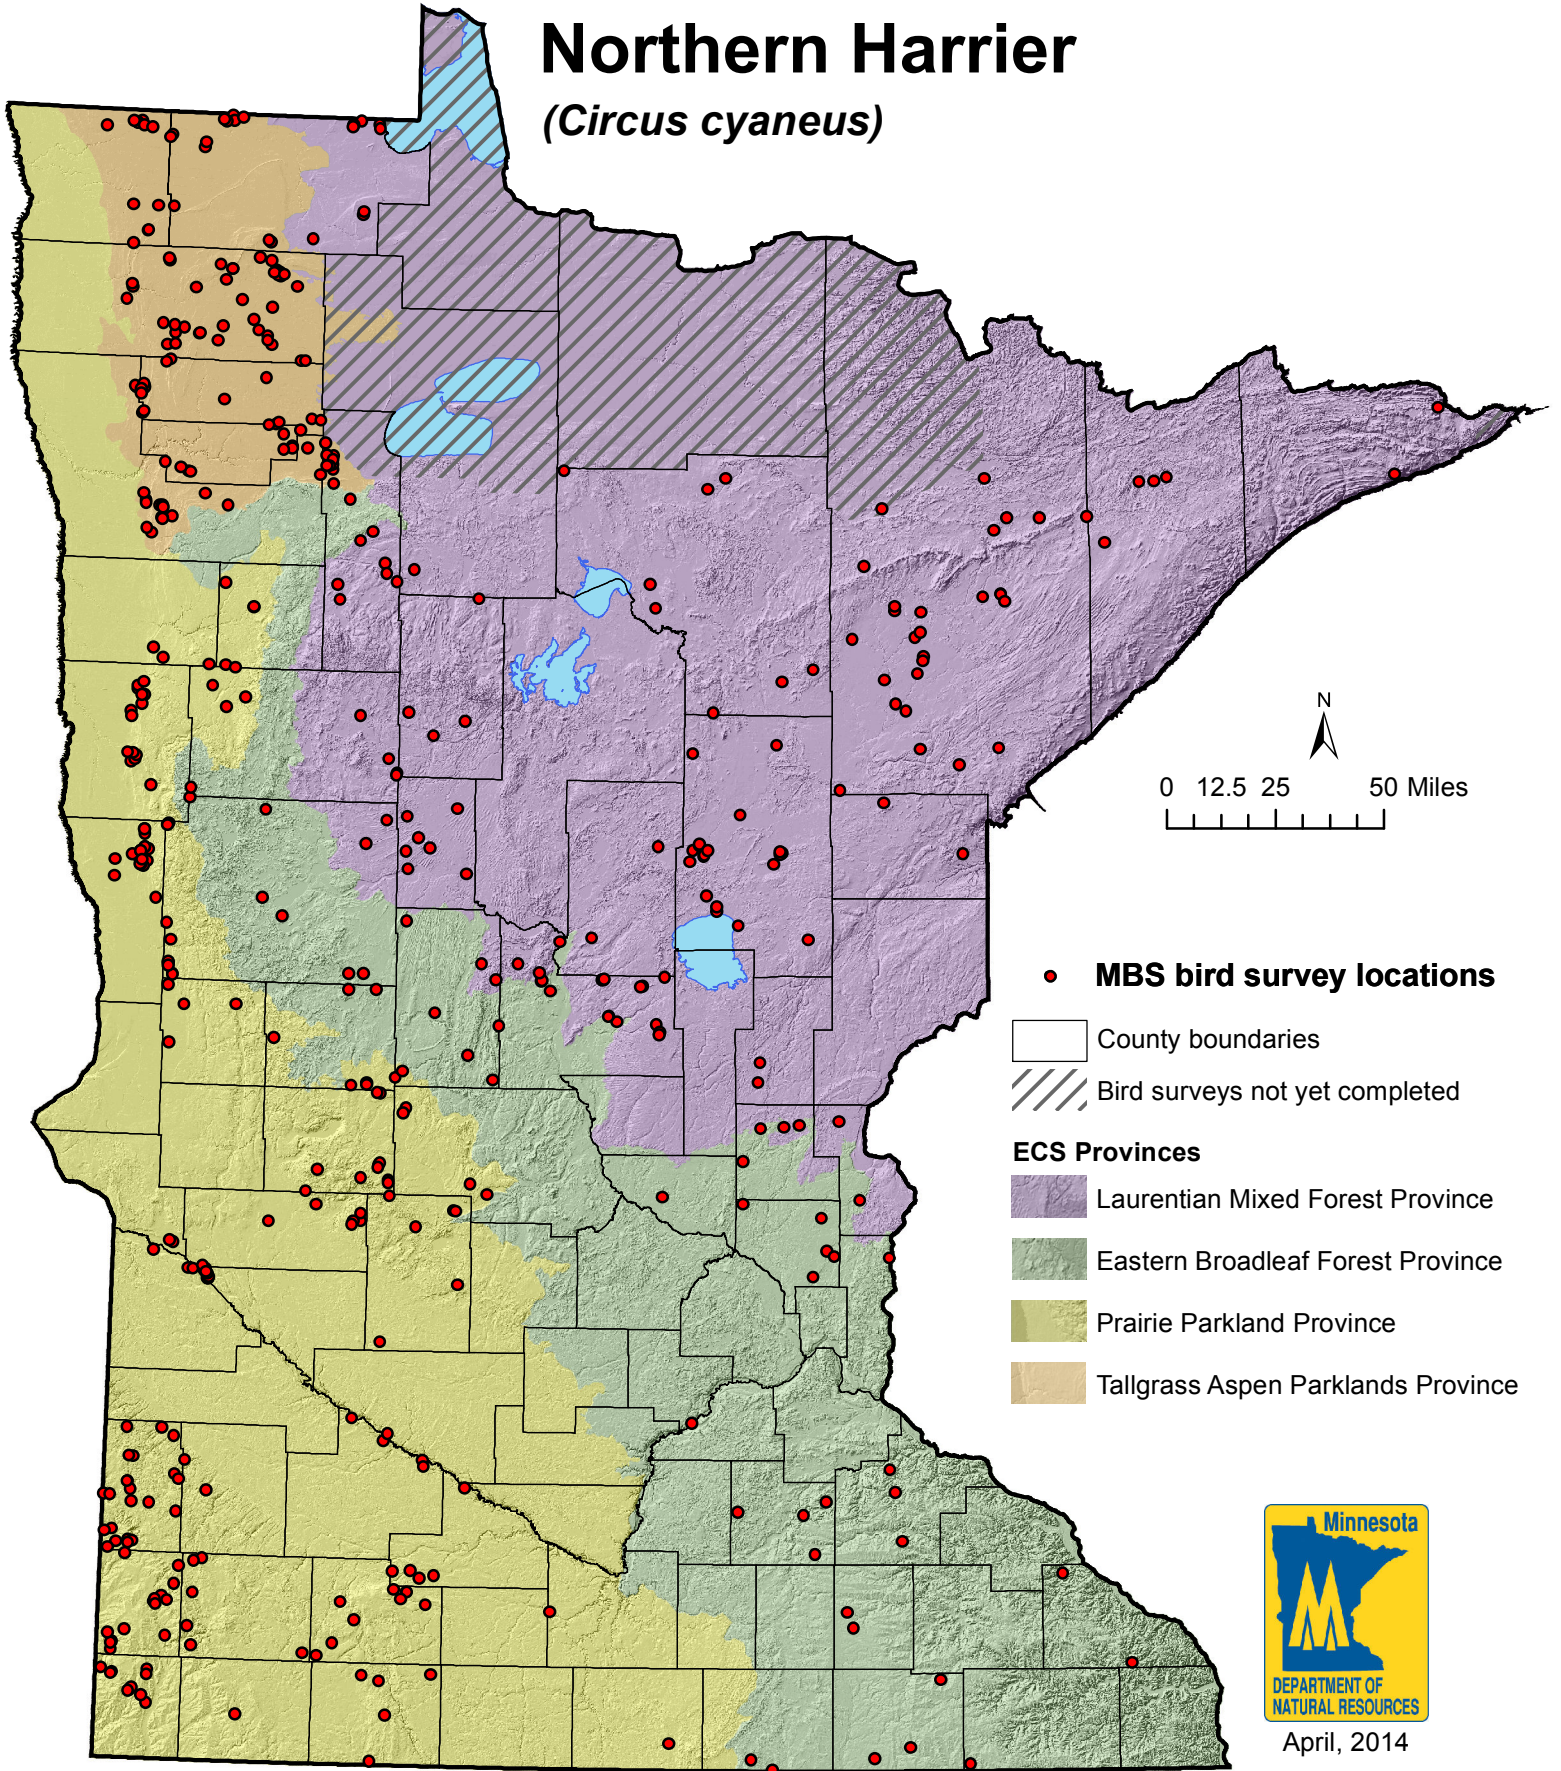

Minnesota Biological Survey  
Breeding Bird Locations

**Northern Harrier**  
(*Circus cyaneus*)

Note: This map displays only information collected by Minnesota Biological Survey.