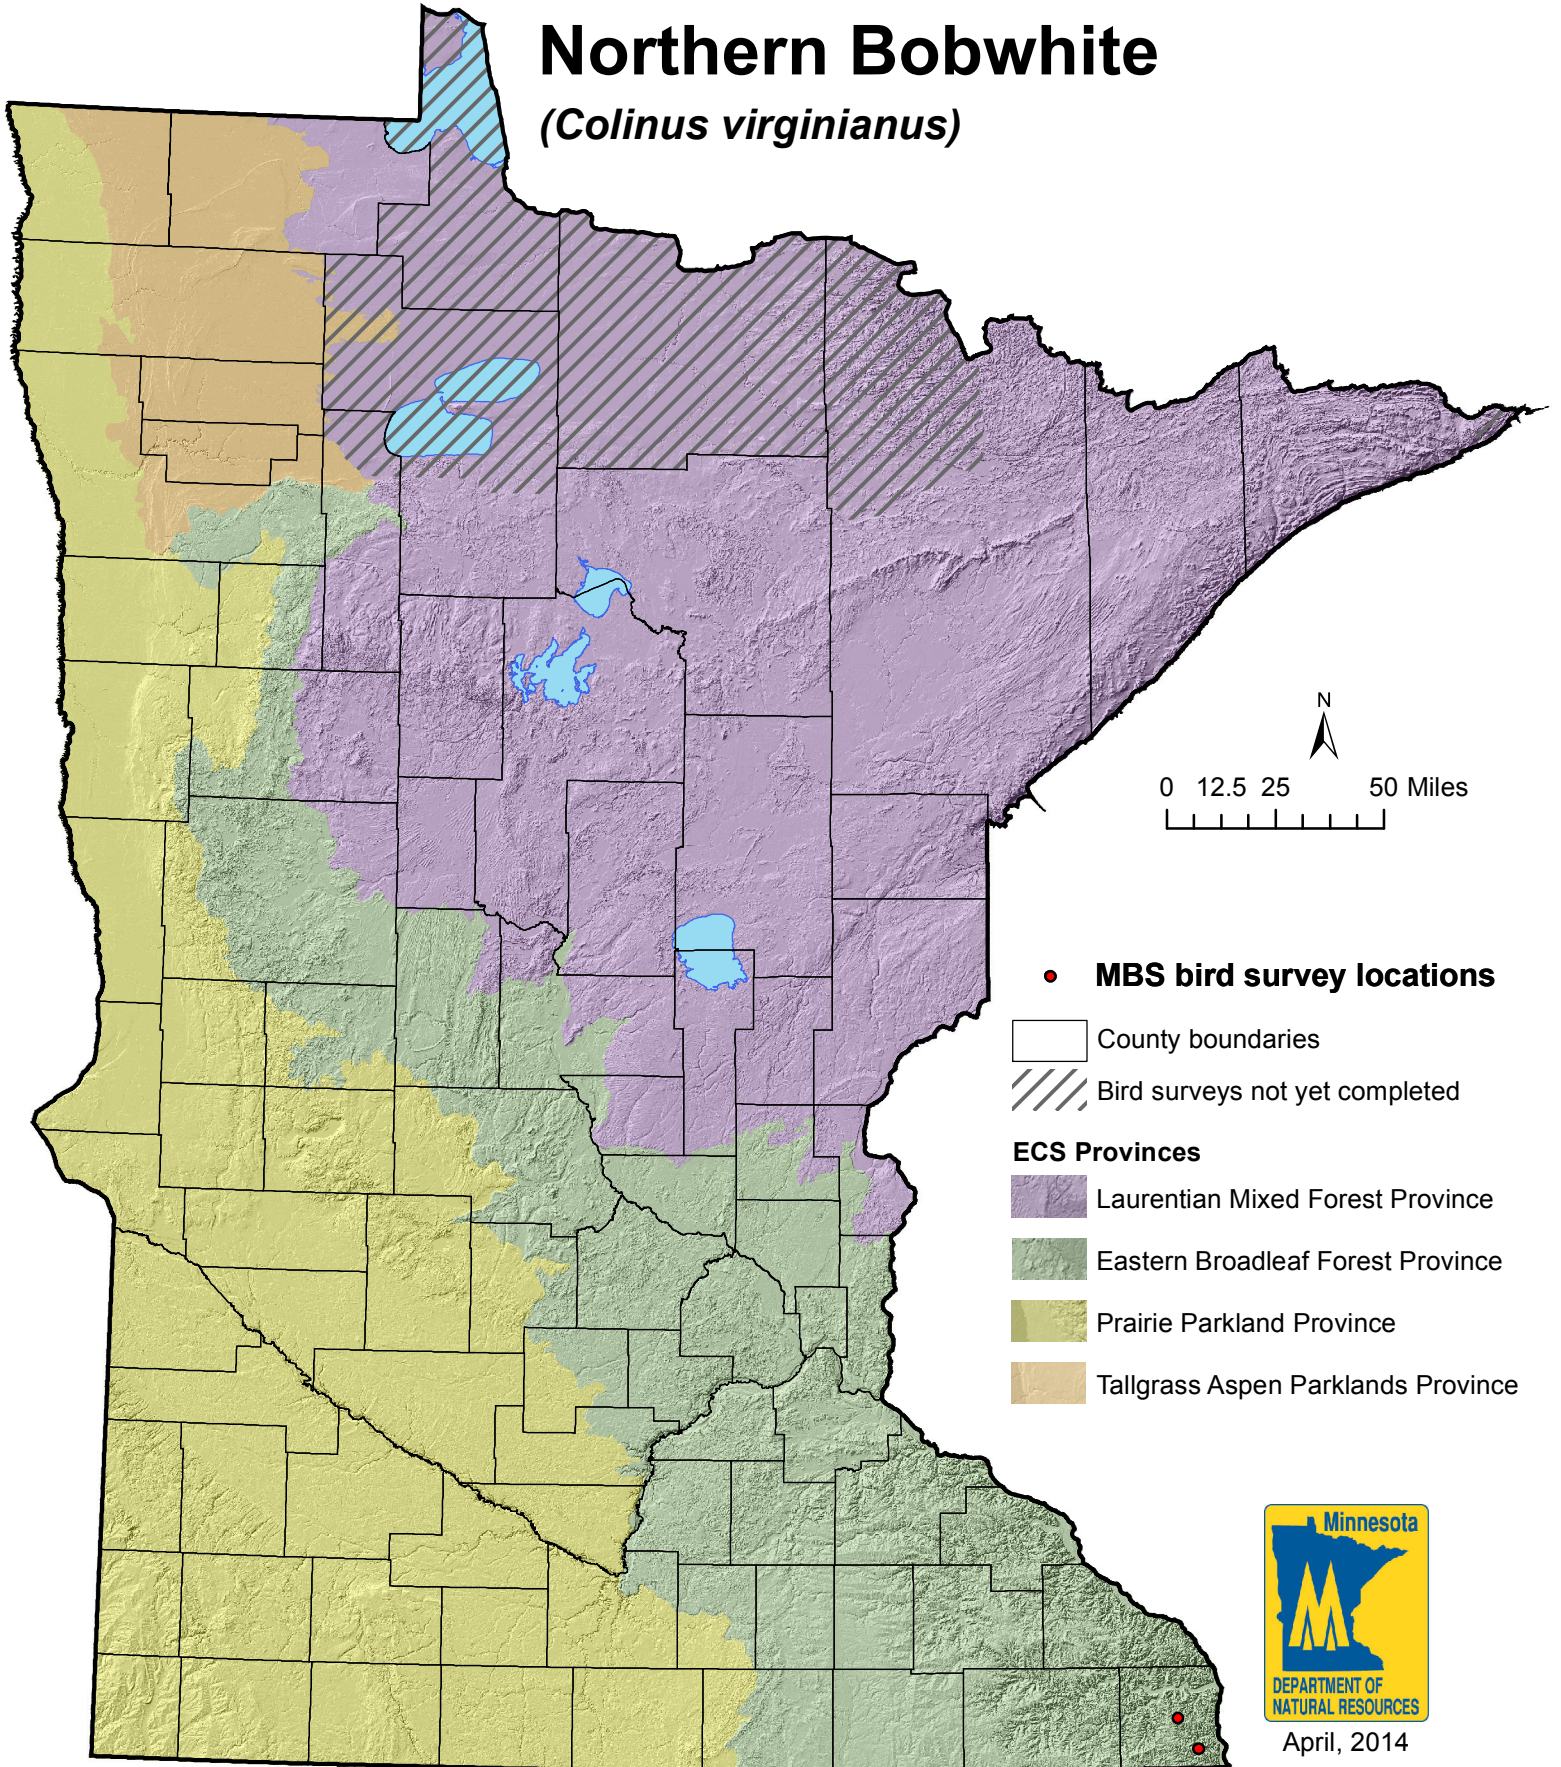

Minnesota Biological Survey
Breeding Bird Locations

Northern Bobwhite

(*Colinus virginianus*)

Note: This map displays only information collected by Minnesota Biological Survey.