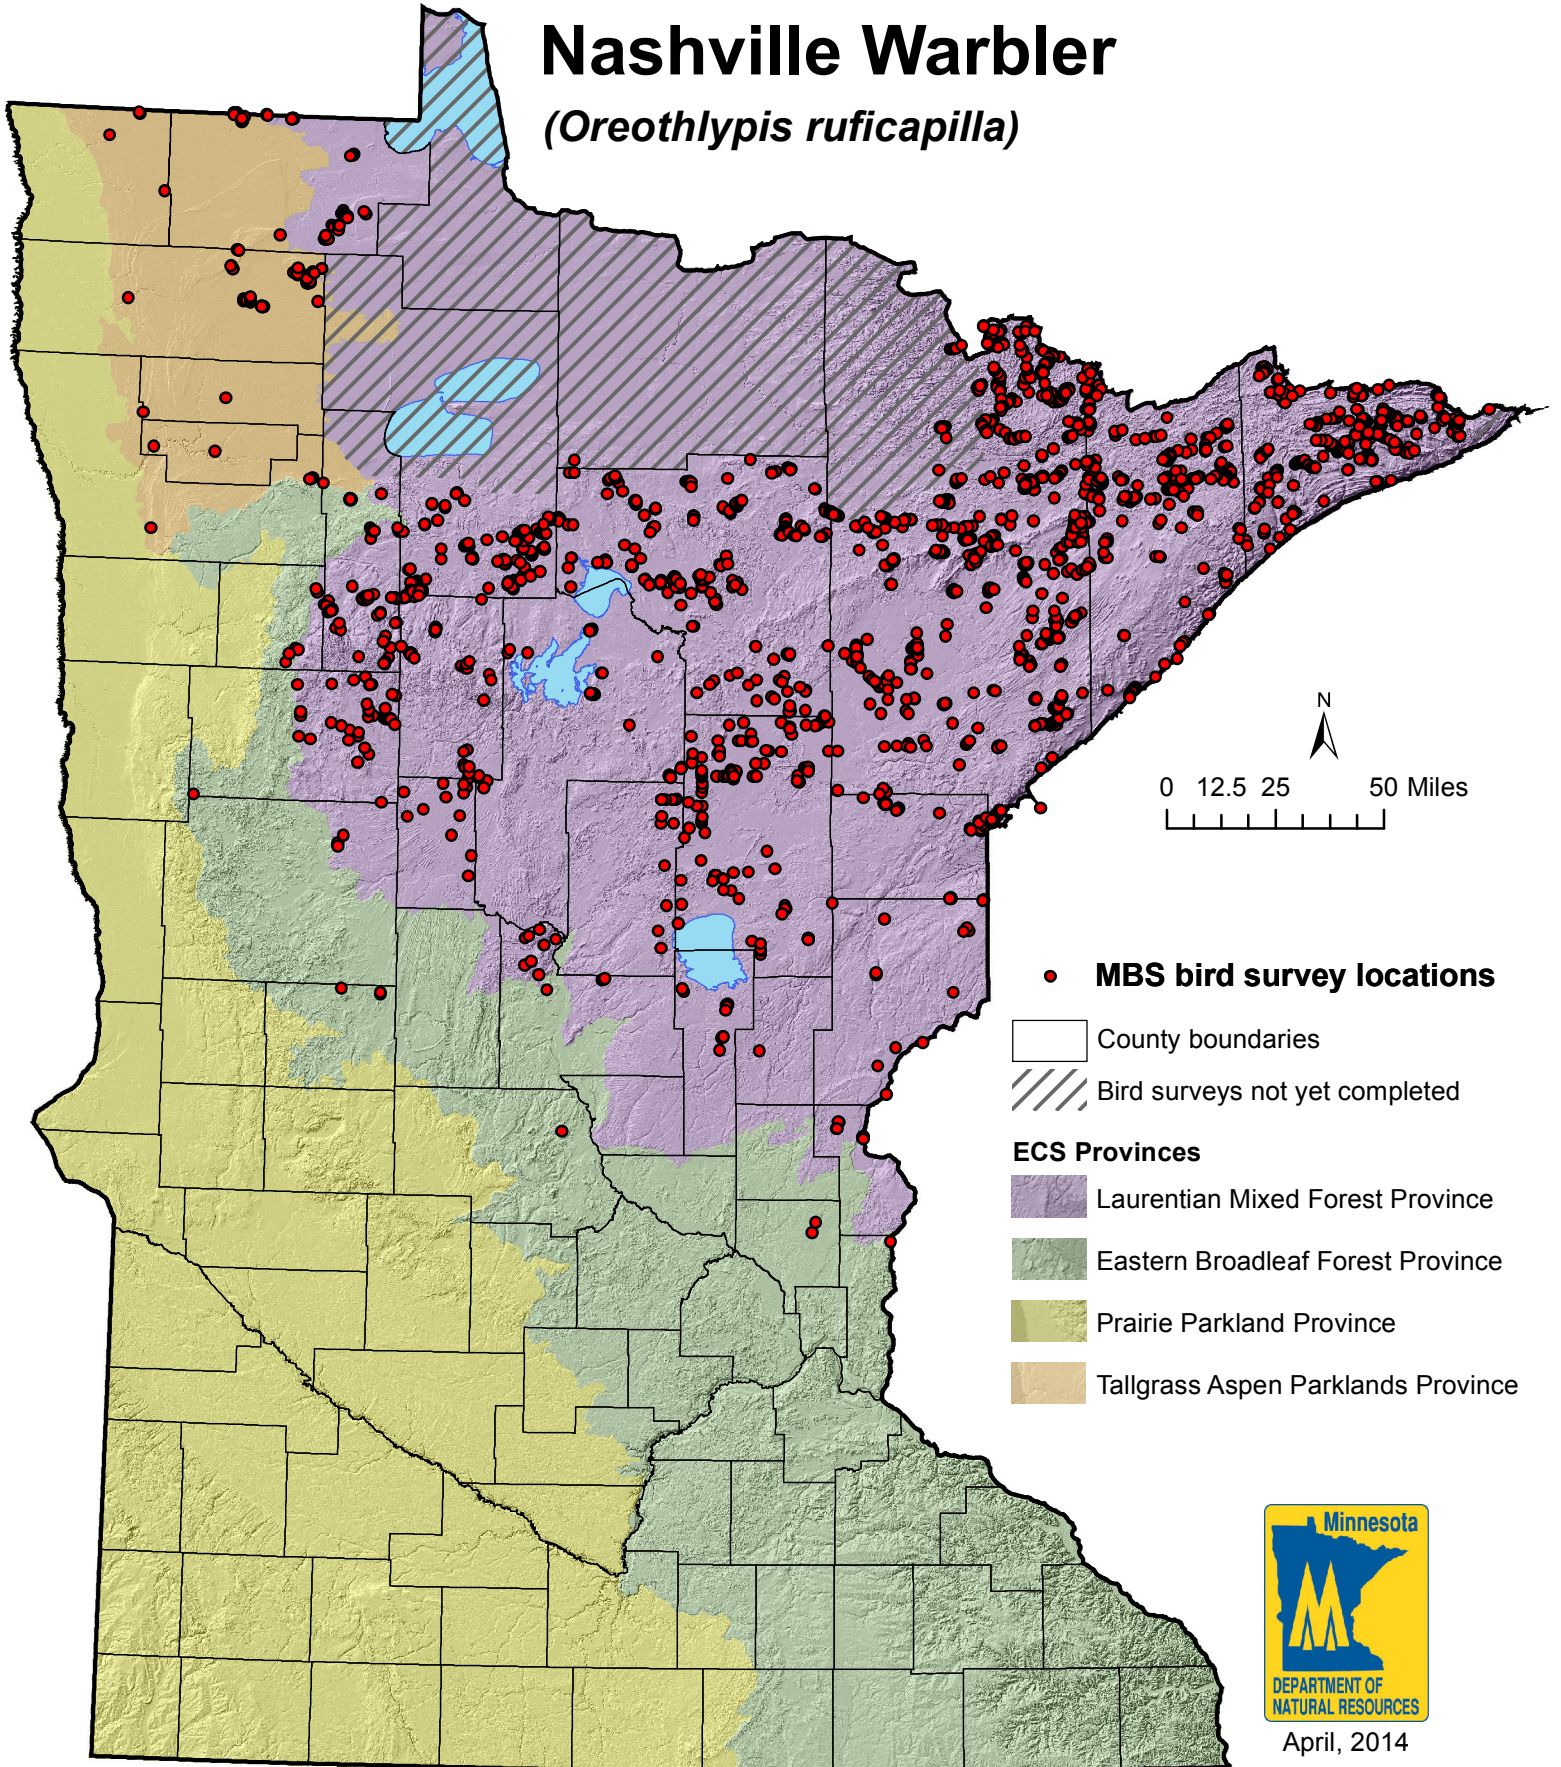

Minnesota Biological Survey  
Breeding Bird Locations

**Nashville Warbler**  
(*Oreothlypis ruficapilla*)

Note: This map displays only information collected by Minnesota Biological Survey.